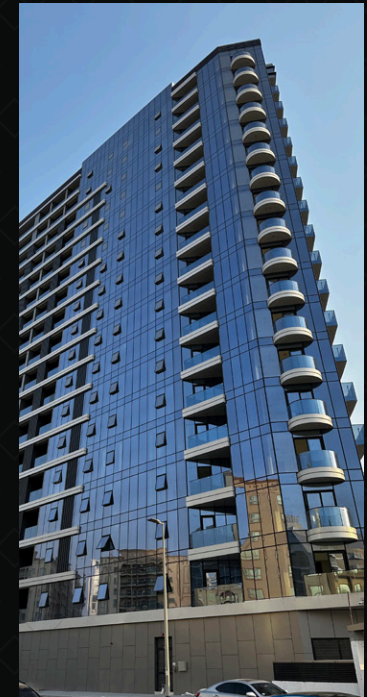

## Our Jade Inspiration

Jade Tower is a striking reminder of Majan's luxury and magnificence near Dubailand. Incorporating the sophisticated and elegant lifestyle of the area, Jade

Tower is the pinnacle of abundant living.

The contemporary style and streamlined lines honor Jade's culture and heritage's refinement and grace.

This Tower's remarkable presence in the skyline embodies the luxury and grandeur that characterize

## Completed Projects

The Square Tower

O2 Tower

Regina Tower

Blue Waves Tower

V Tower

## Under Construction

Volga Tower

Elbrus Tower

Lilium Tower

Altai Tower

Red Square

Cloud Tower

Seslia Tower