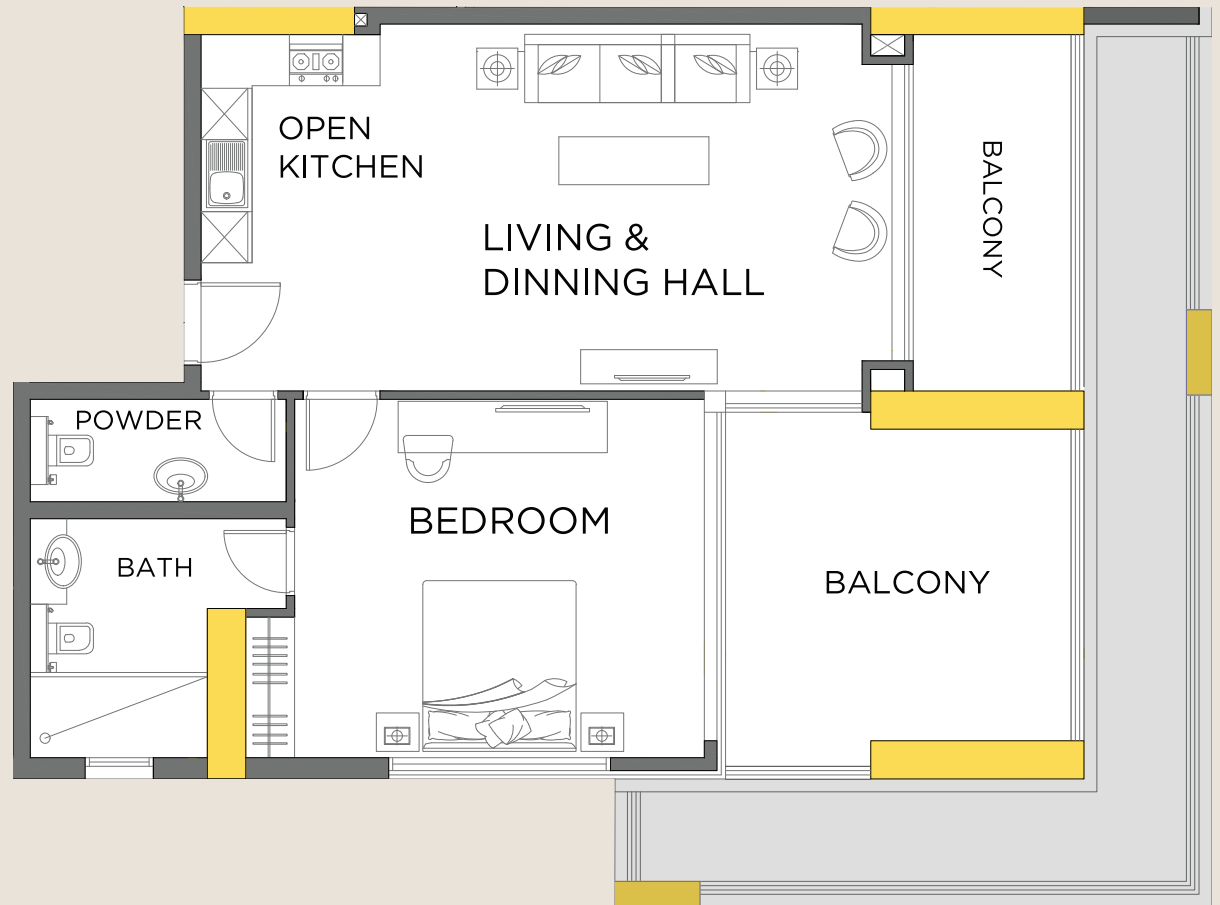

## SPECIFICATIONS

sqm / sqft

TOTAL 99.53 / 1071.33

TYPE TOWER 1 / 1BHK-T1

BALCONY YES

JACCUZZI NO

## UNITS

301, 501, 701, 901, 1101, 1301, 1501, 1701, 1901

LAYOUT TYPE