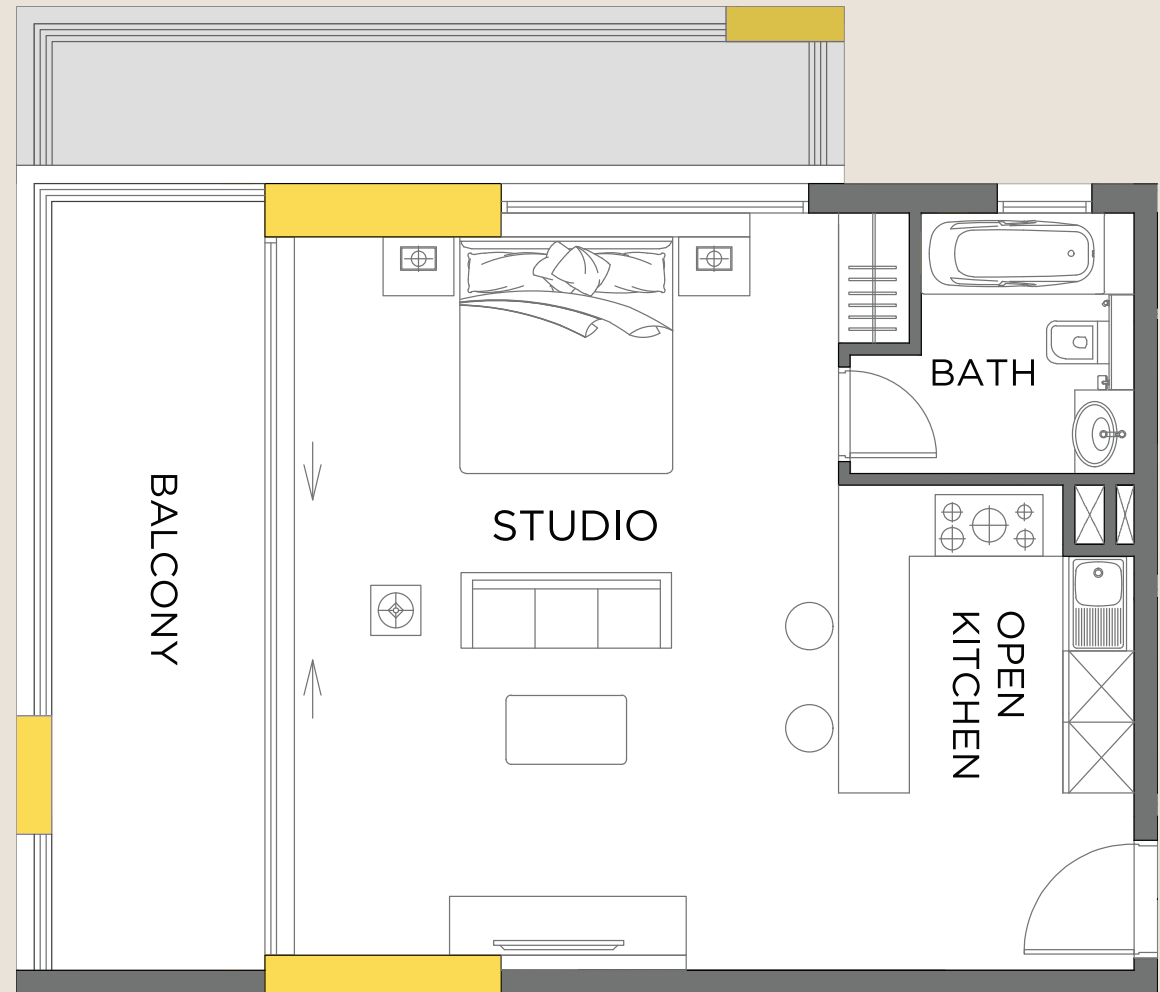

## SPECIFICATIONS

sqm / sqft

TOTAL 61.22 / 658.97

TYPE TOWER 1 / ST-T4

BALCONY YES

## UNITS

305, 308, 505, 508, 705, 708, 905, 908,  
1105, 1108, 1305, 1308, 1505, 1508, 1705,  
1708, 1905, 1908

LAYOUT TYPE