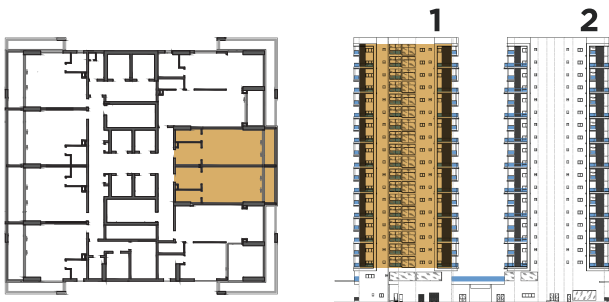

LAYOUT TYPE

## SPECIFICATIONS

sqm / sqft

TOTAL 51.38 / 553.05

TYPE TOWER 1 / ST-T1

BALCONY YES

## UNITS

202, 203, 302, 303, 402, 403, 502, 503,  
602, 603, 702, 703, 802, 803, 902, 903,  
1002, 1003, 1102, 1103, 1202, 1203, 1302,  
1303, 1402, 1403, 1502, 1503, 1602, 1603,  
1702, 1703, 1802, 1803, 1902, 1903

Download more  
of the layouts here

LAYOUT TYPE