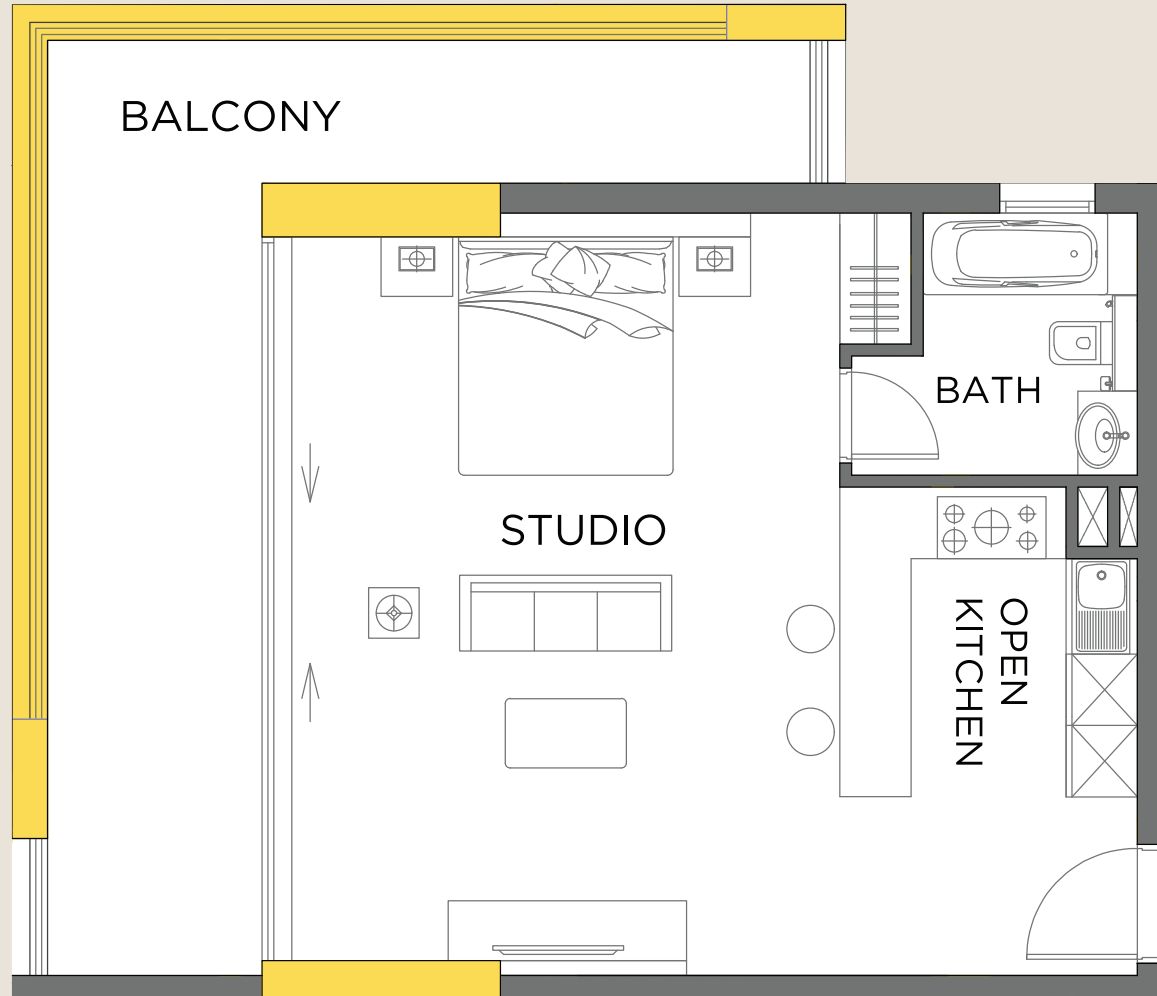

LAYOUT TYPE

## SPECIFICATIONS

sqm / sqft

TOTAL 68.41 / 736.36

TYPE TOWER 1 / ST-T3

BALCONY YES

## UNITS

205, 208, 405, 408, 605, 608, 805, 808,  
1005, 1008, 1205, 1208, 1405, 1408, 1605,  
1608, 1805, 1808

BALCONY

LAYOUT TYPE