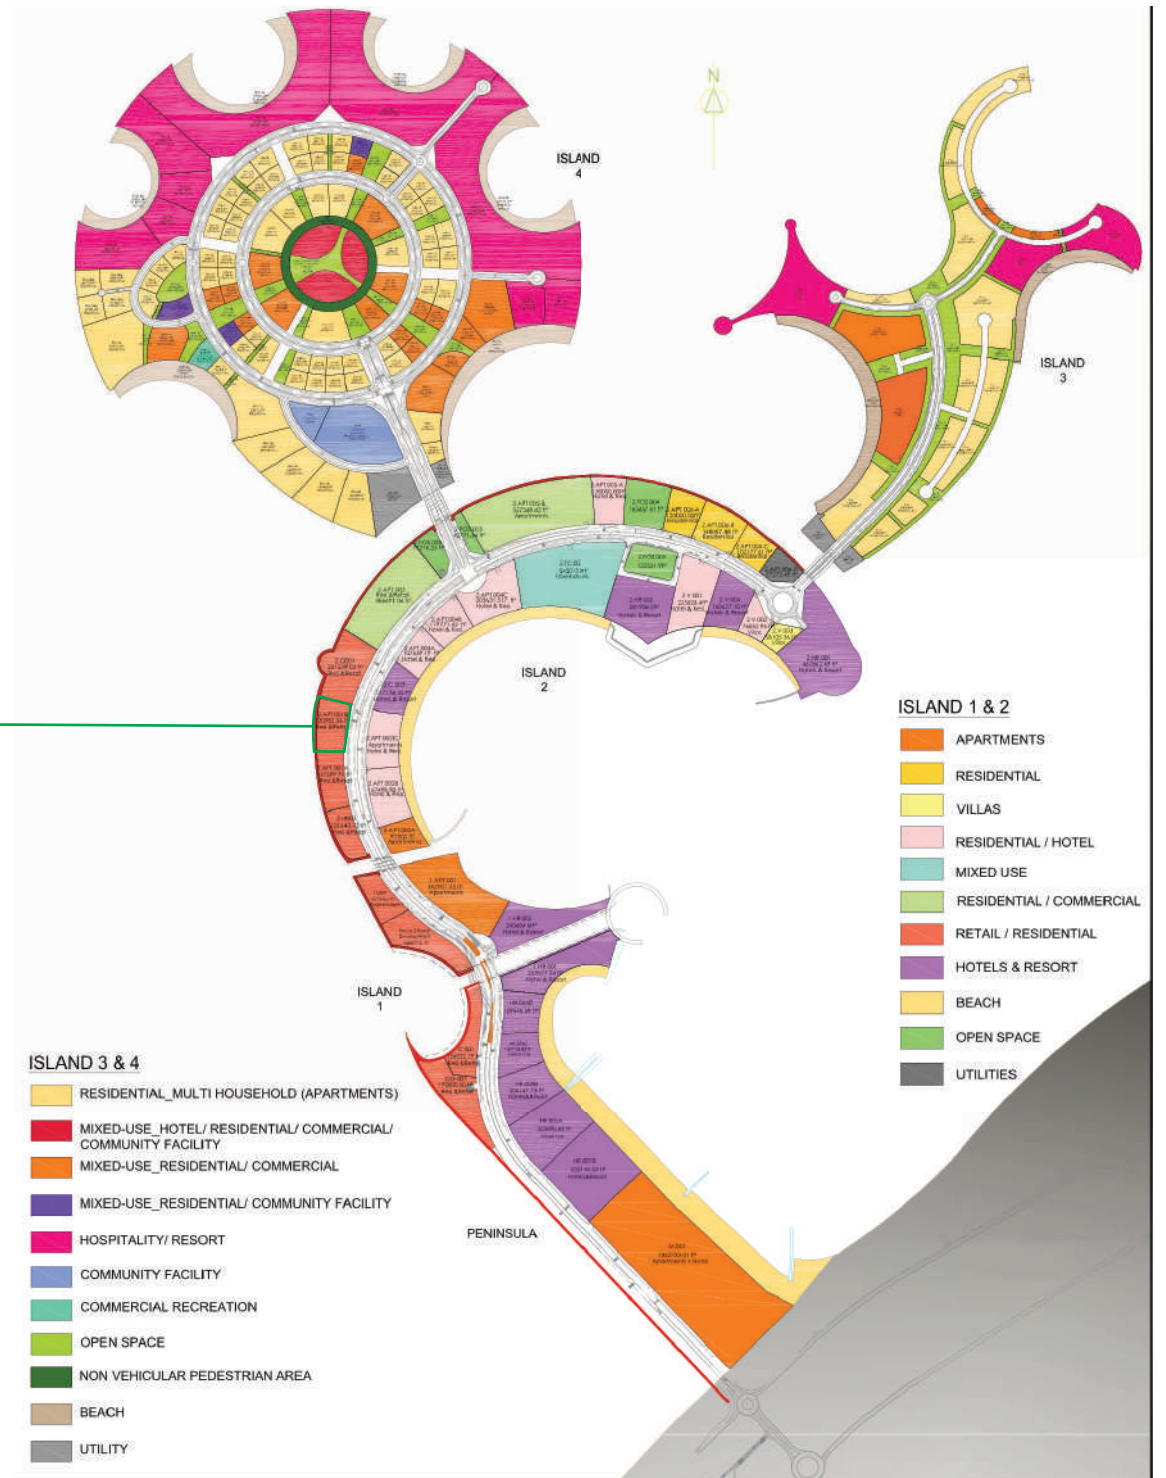

Nestled on the pristine shores of Al Marjan Island, Ras Al Khaimah, a mesmerising dream comes to life at the breathtaking Masa Residences, where the ocean takes center stage.

With meticulous attention to detail, this coastal masterpiece emerges as a tribute to Philippe Stark, the visionary inventor, creator, architect, designer, and artistic director. Masa Residences stands as a marvel of land and sea, proudly distinguished by its unique 45-degree posture, ensuring an uninterrupted and seamless sea view from every room.

MASA
RESIDENCE

1st floor

Series 02, 03, 32 & 33

STUDIO APARTMENT - TYPE 1

2nd to 4th floor
Series 02, 03, 32 & 33

STUDIO APARTMENT - TYPE 1

5th to 12th floor
Series 02, 03, 29 & 30

STUDIO APARTMENT - TYPE 1

1st floor

Series 01, 21 & 34

STUDIO APARTMENT - TYPE 2

2nd to 4th floor

Series 01, 09, 14, 21, 26 & 34

STUDIO APARTMENT - TYPE 2

5th to 12th floor
Series 01, 08, 13, 19, 24 & 31

STUDIO APARTMENT - TYPE 2

1st floor

Series 04, 06, 07, 08, 15, 16,
17, 19, 20, 27, 28, 29 & 31

1BR APARTMENT - TYPE 1

2nd to 4th floor

Series 04, 07, 08, 15, 16, 19,
20, 27, 28 & 31

1BR APARTMENT - TYPE 1

5th to 12th floor

Series 04, 06, 07, 14, 15, 17,
18, 25, 26 & 28