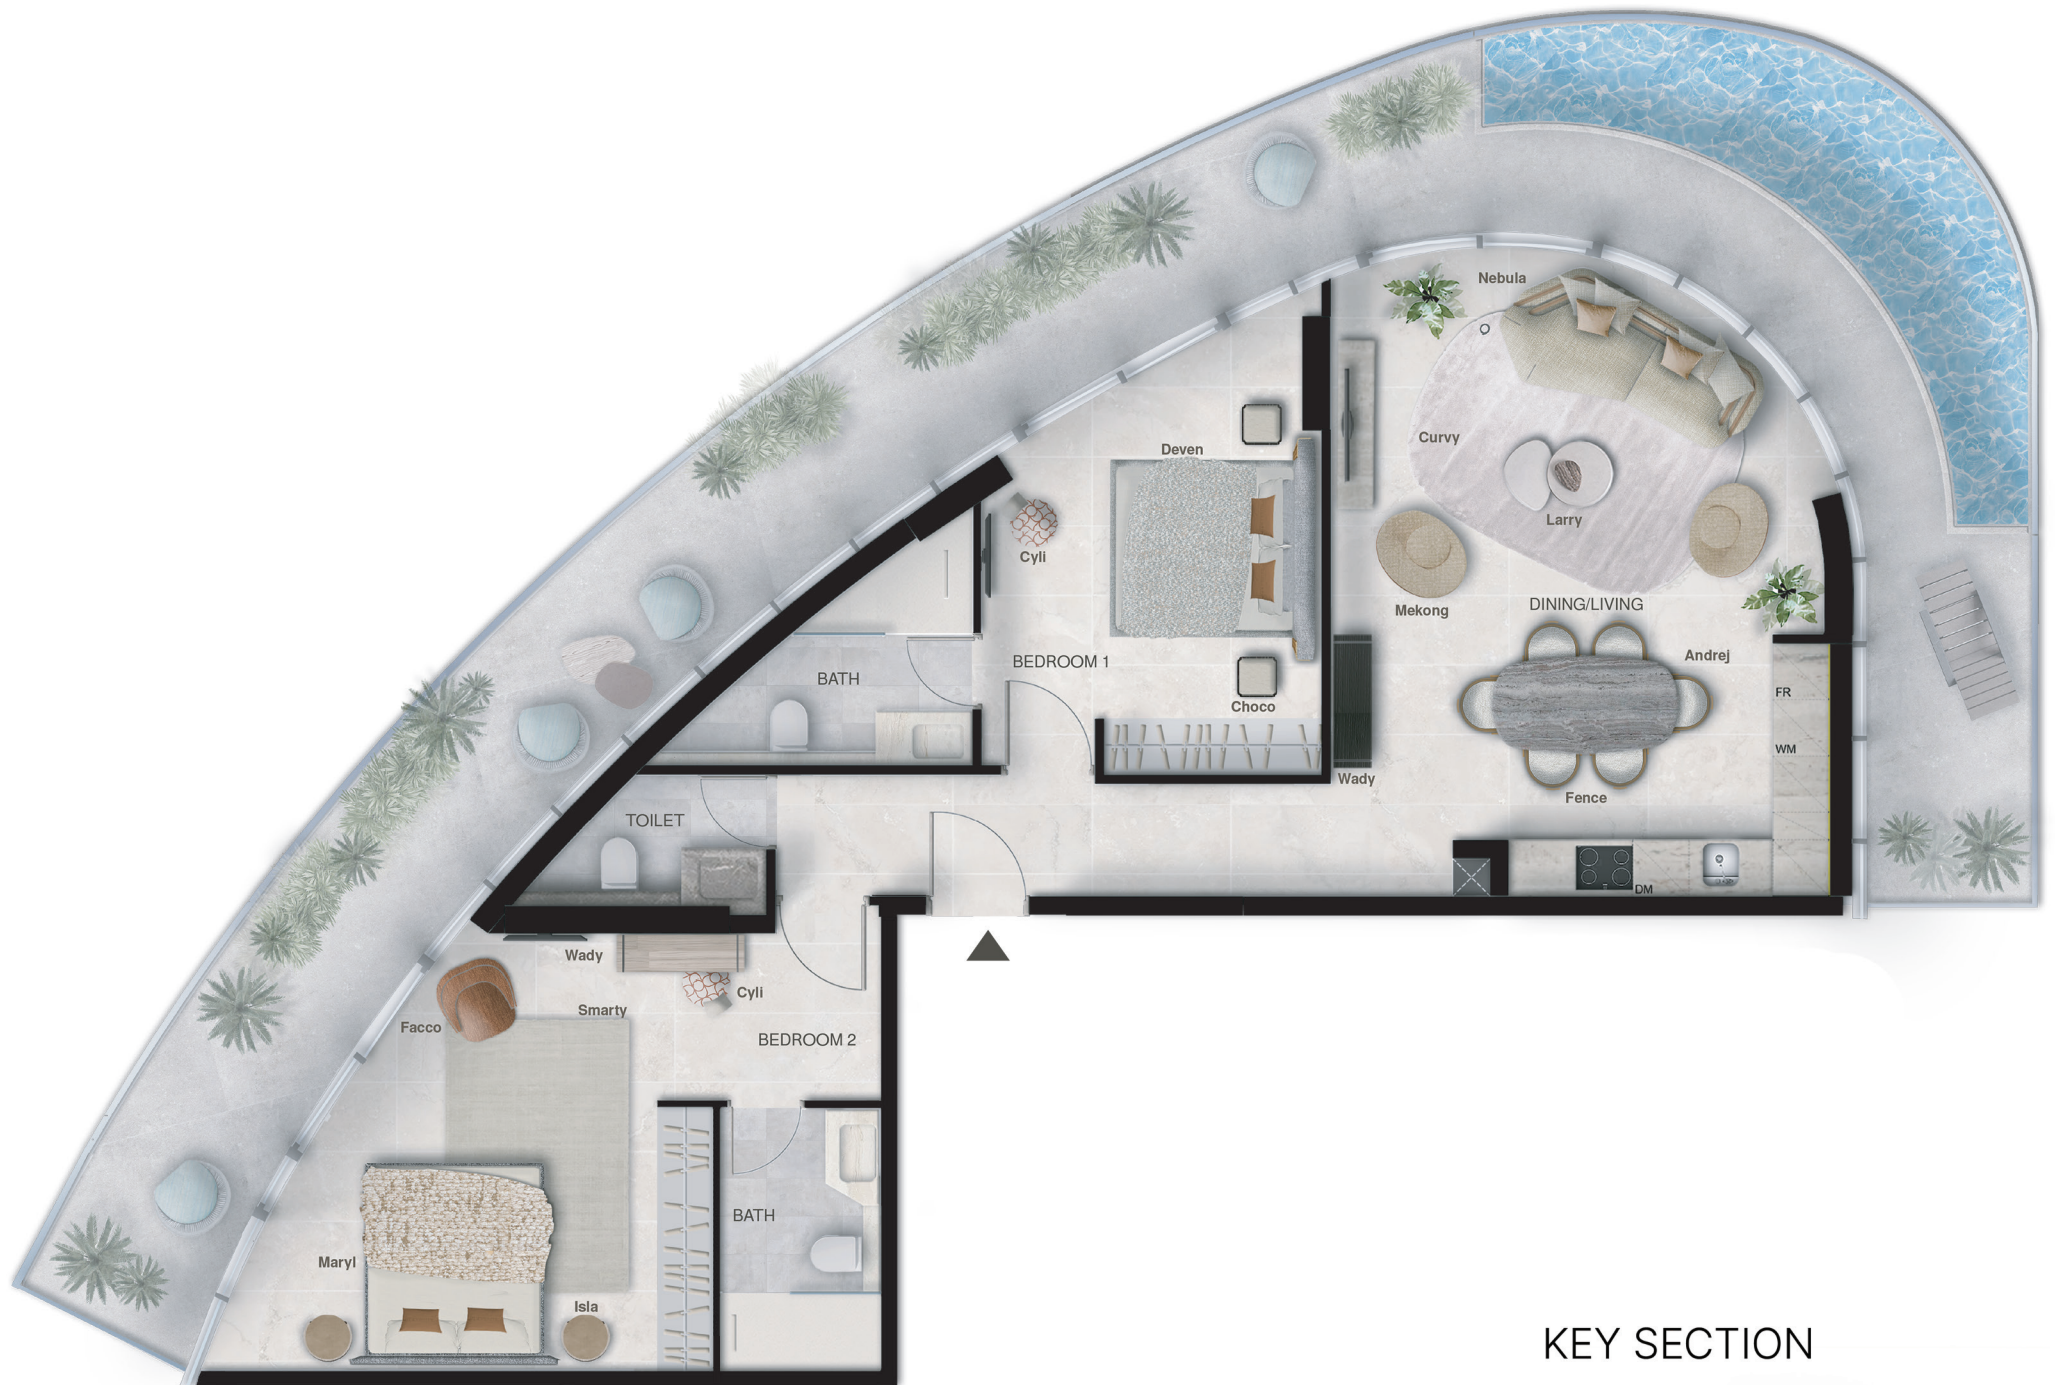

2 BEDROOM TYPE A

KEY SECTION