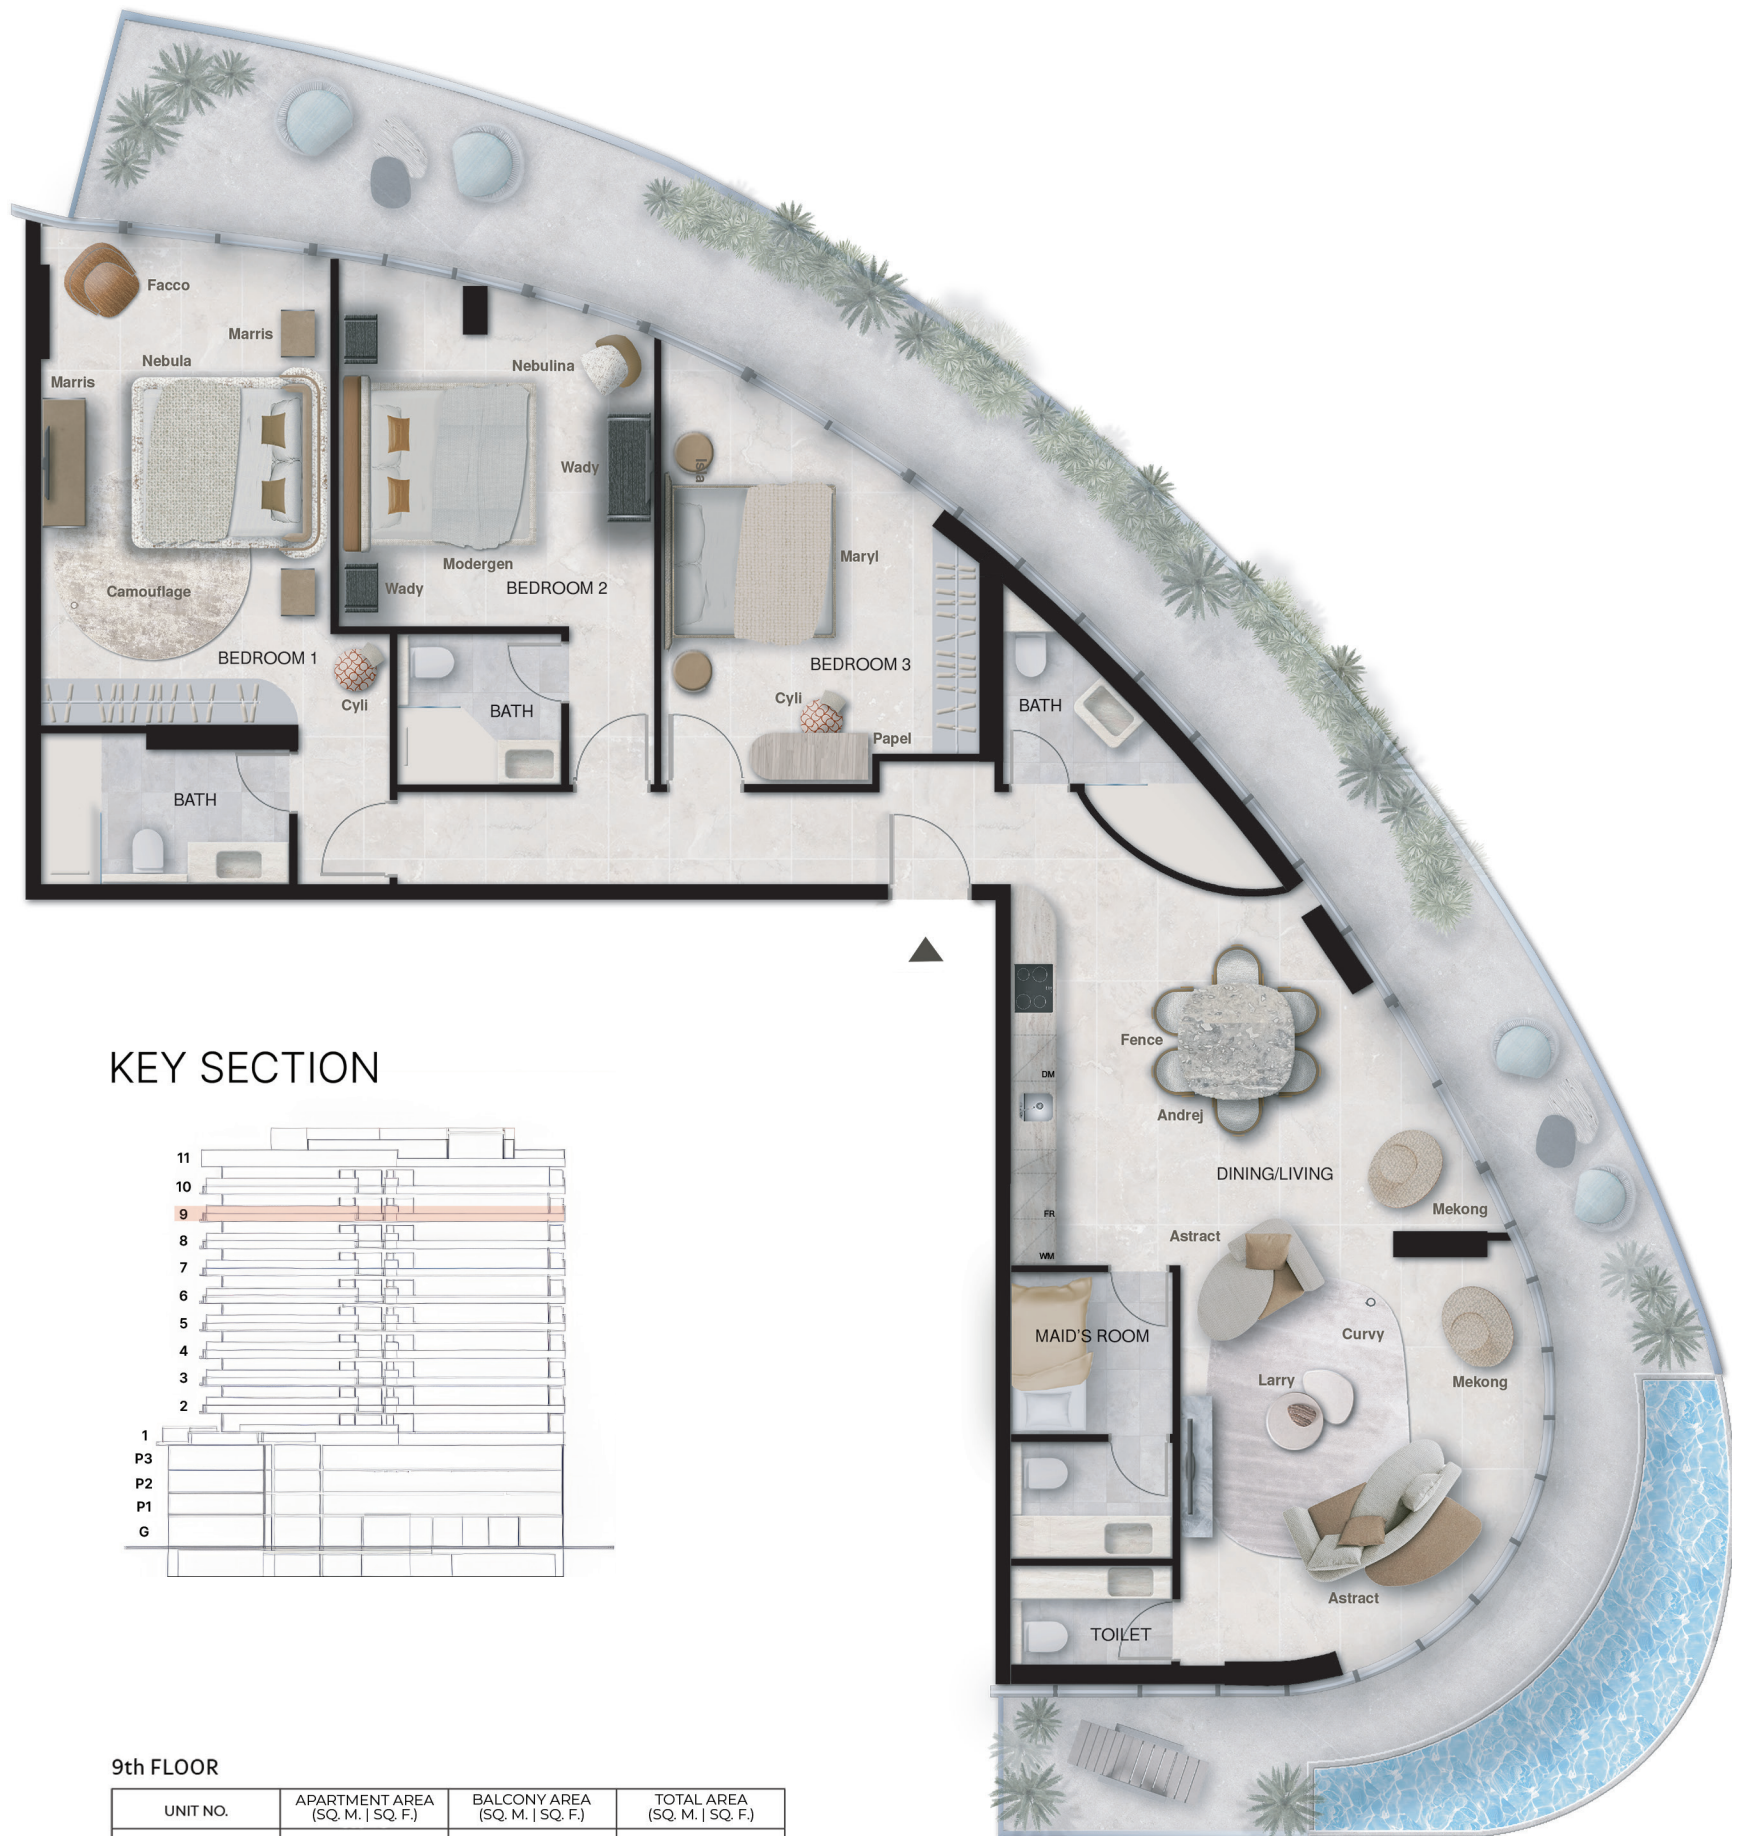

9th FLOOR

3 BEDROOM TYPE C

KEY SECTION