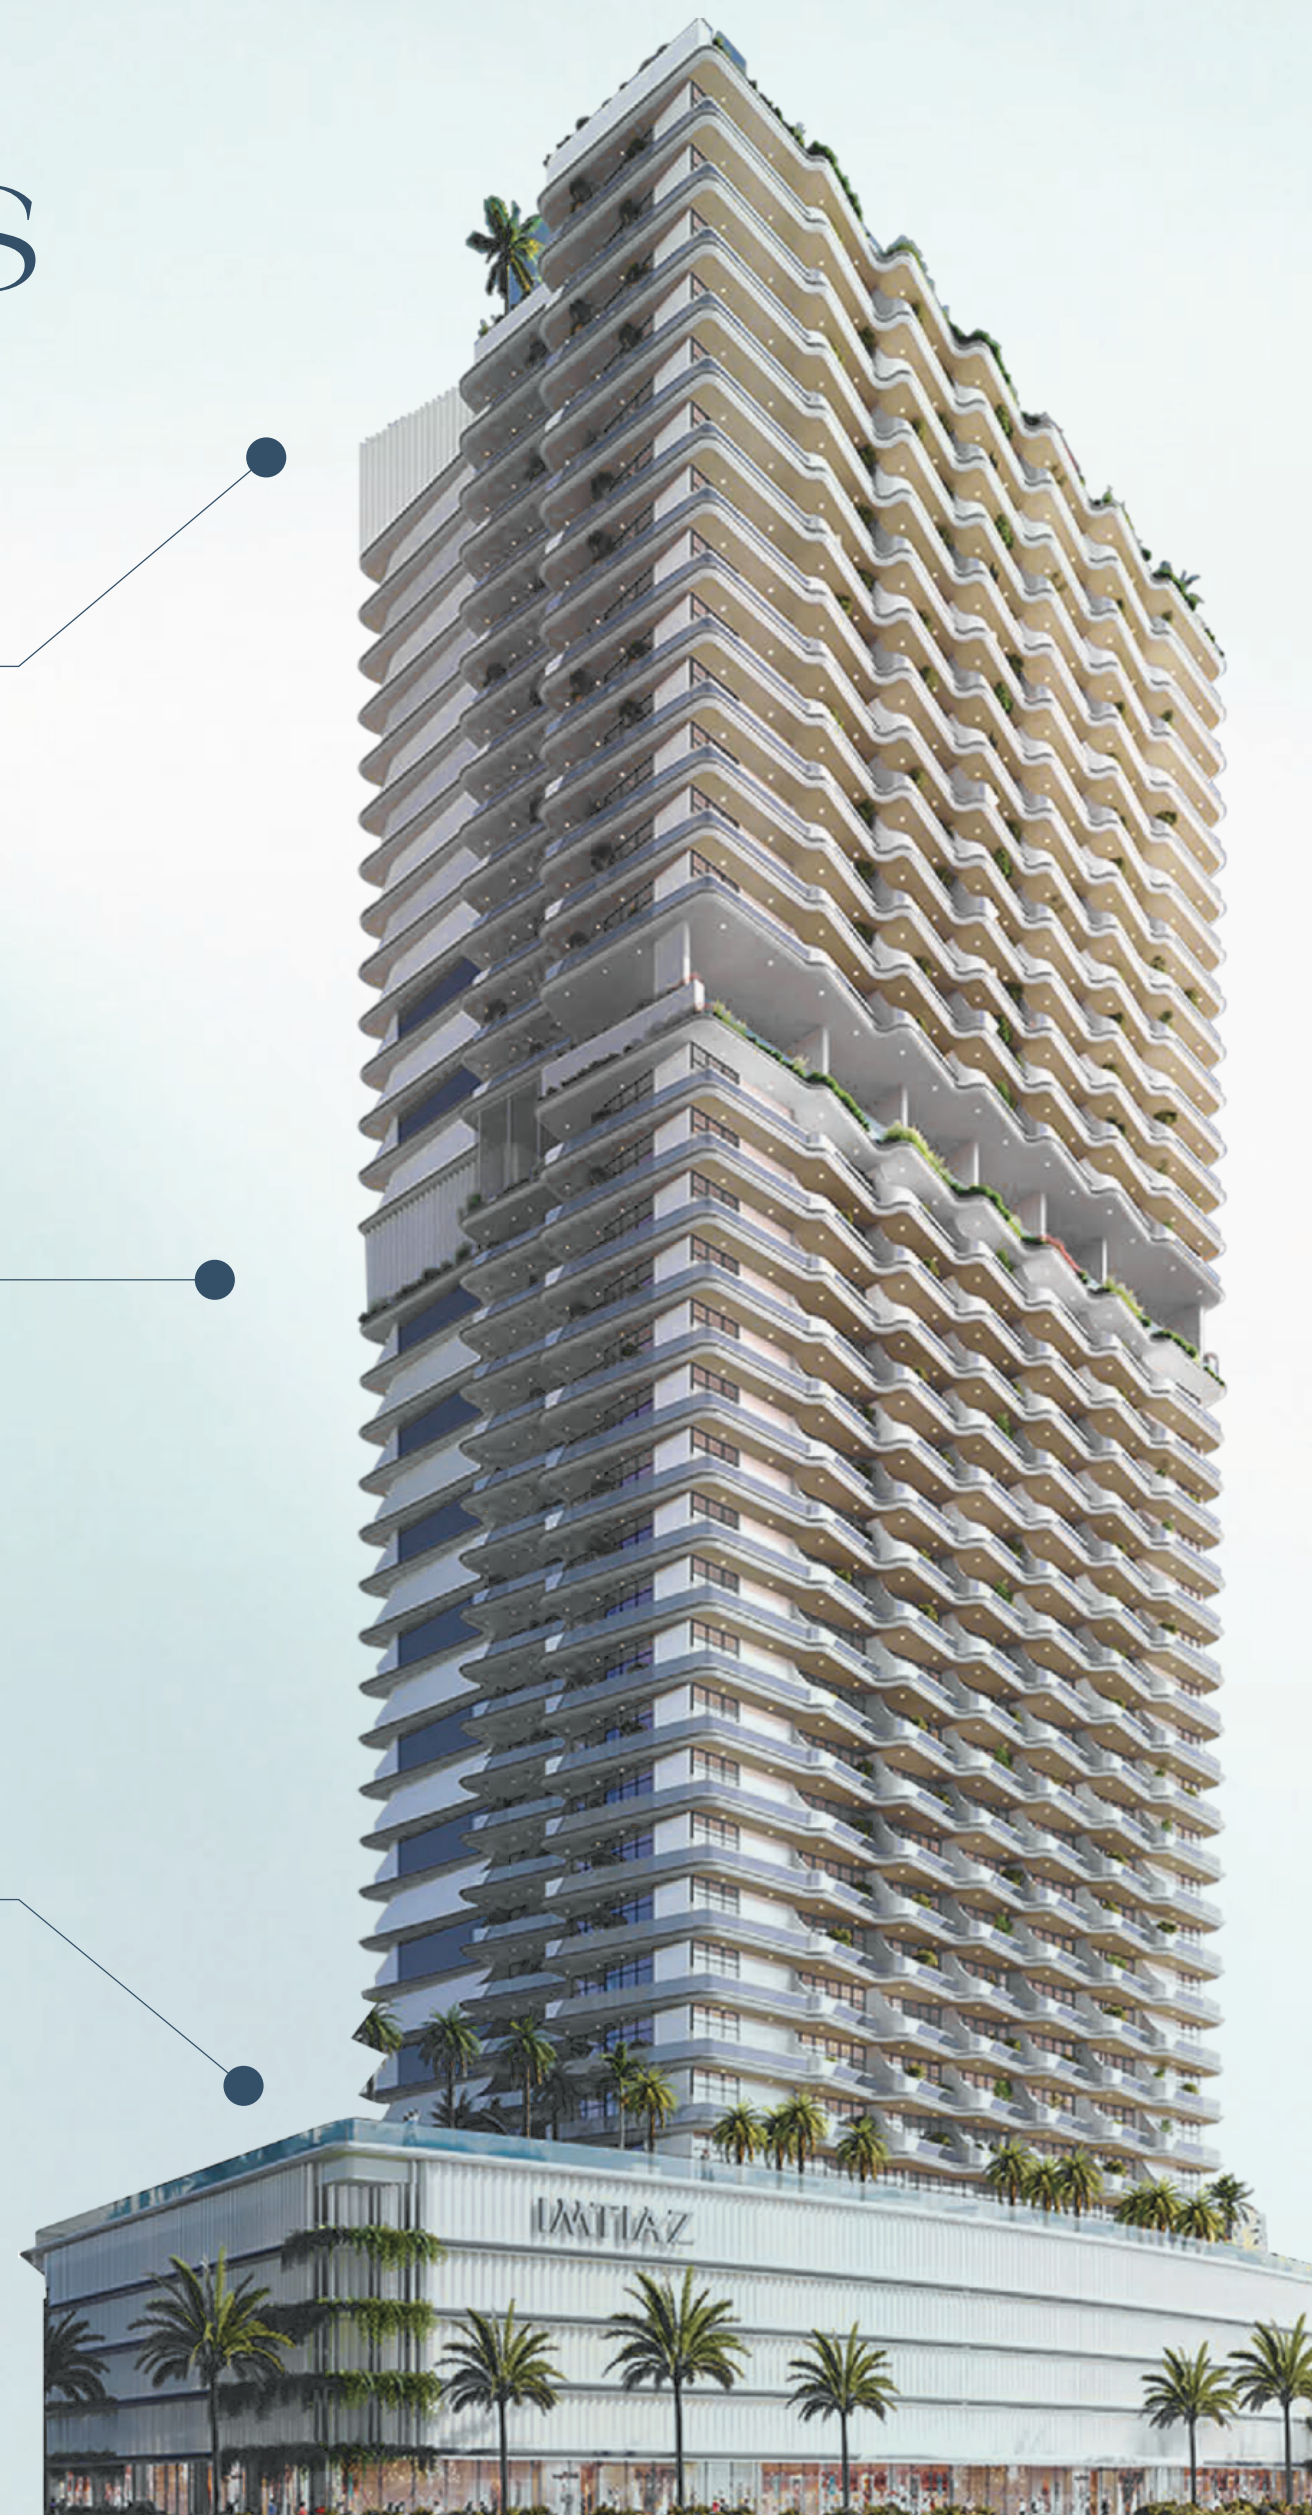

3 LIFESTYLE EXPERIENCES

ROOFTOP RENDEZVOUS

Where dreams meet skyline under starlit embrace.

ZENITH FITNESS HAVEN & LOUNGE

Elevate mind, body, soul in serene lounge ambiance.

PARADISE ISLAND

Where leisure meets luxury in urban oasis.