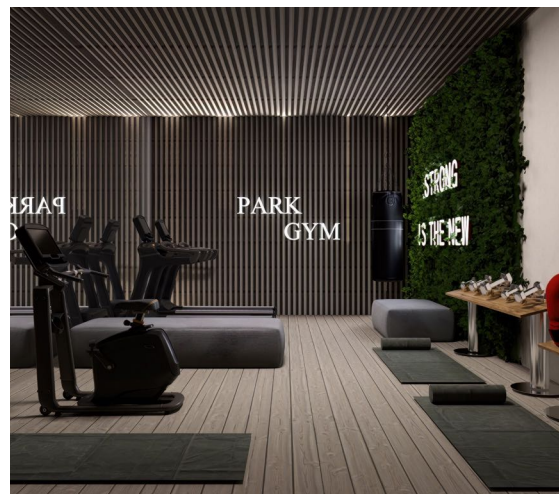

БОЛЬШИЕ И РОСКОШНЫЕ ЖИЛЫЕ ПОМЕЩЕНИЯ

Галерея Парк Резиденс привлекает внимание своими большими жилыми помещениями, сочетающими в себе роскошь и комфорт. Наш проект с просторными террасами и панорамными окнами обеспечивает много естественного света и открывает захватывающий вид на город. Кроме того, удобства, предлагаемые проектом, такие как крытый бассейн, тренажерный зал и зеленые зоны, повысят качество вашей жизни.