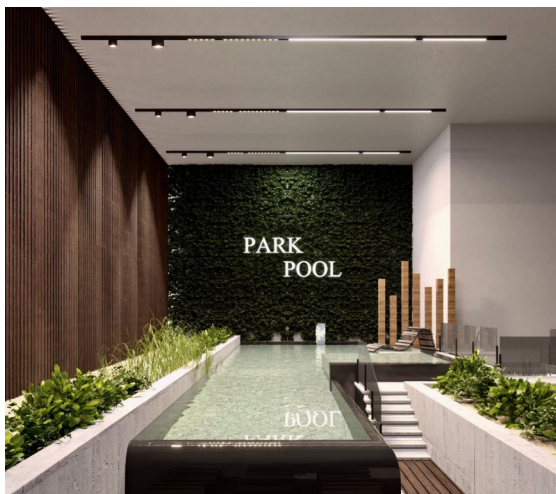

БОЛЬШИЕ И РОСКОШНЫЕ ЖИЛЫЕ ПОМЕЩЕНИЯ

Галерея Парк Резиденс привлекает внимание своими большими жилыми помещениями, сочетающими в себе роскошь и комфорт. Наш проект с просторными террасами и панорамными окнами обеспечивает много естественного света и открывает захватывающий вид на город. Кроме того, удобства, предлагаемые проектом, такие как крытый бассейн, тренажерный зал и зеленые зоны, повысят качество вашей жизни.