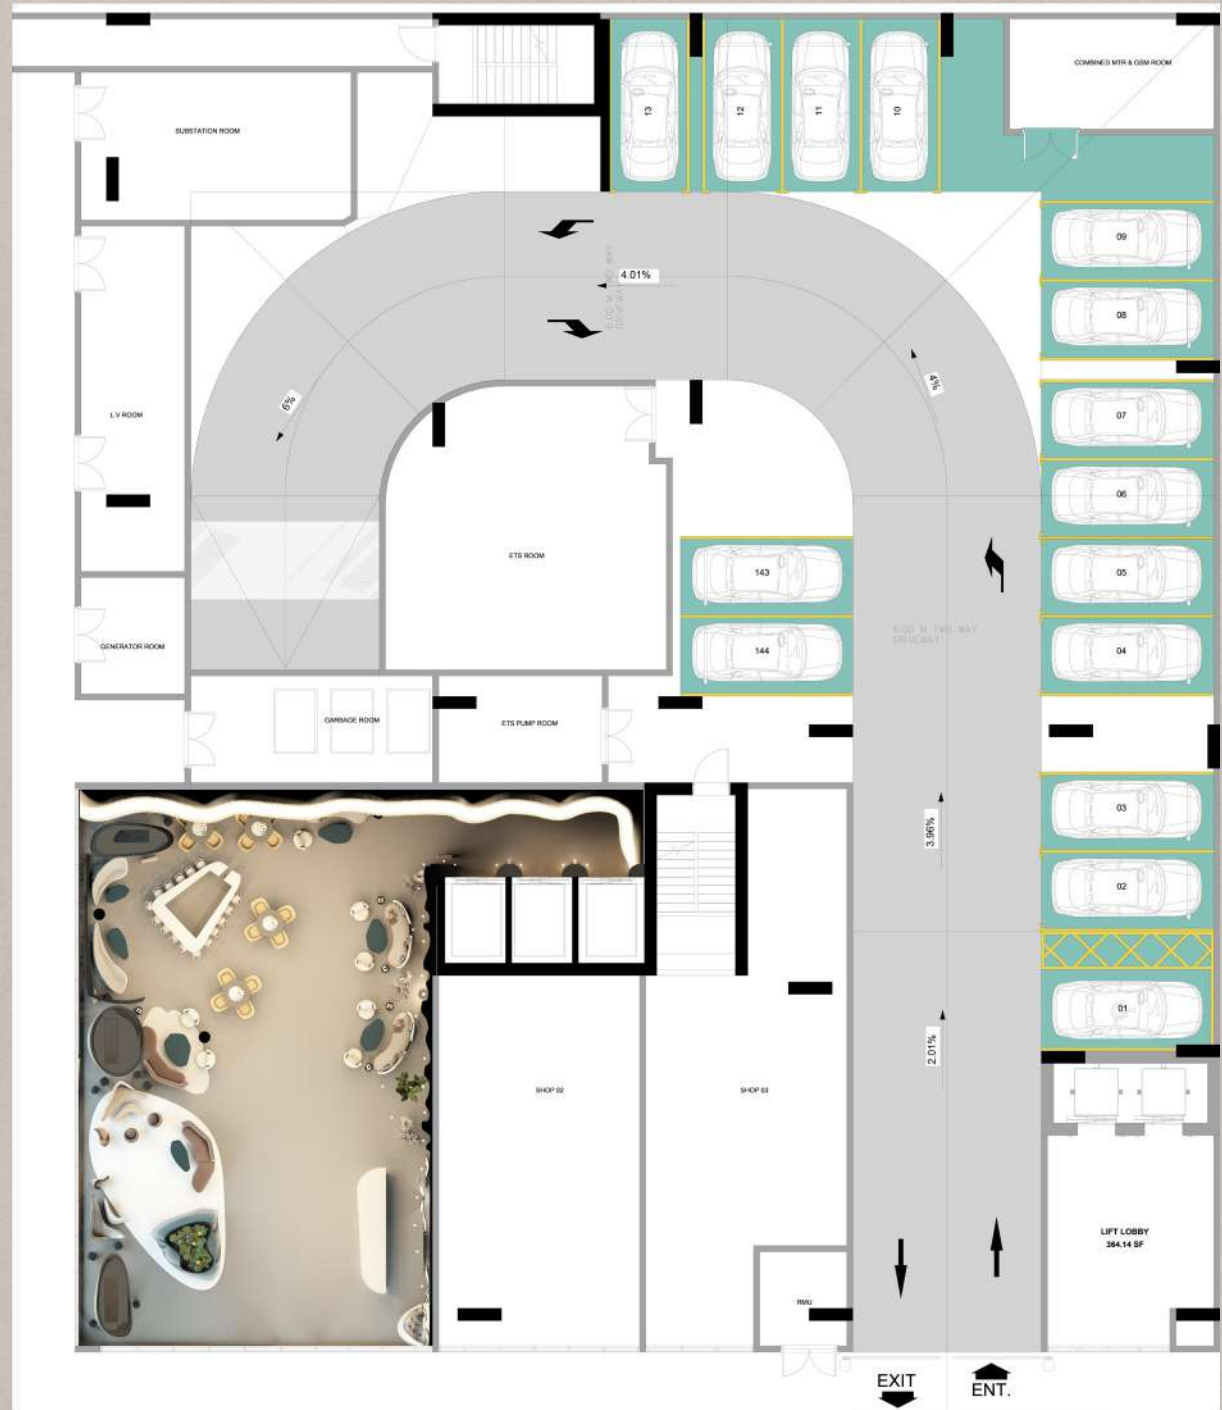

Luxurious Lobby