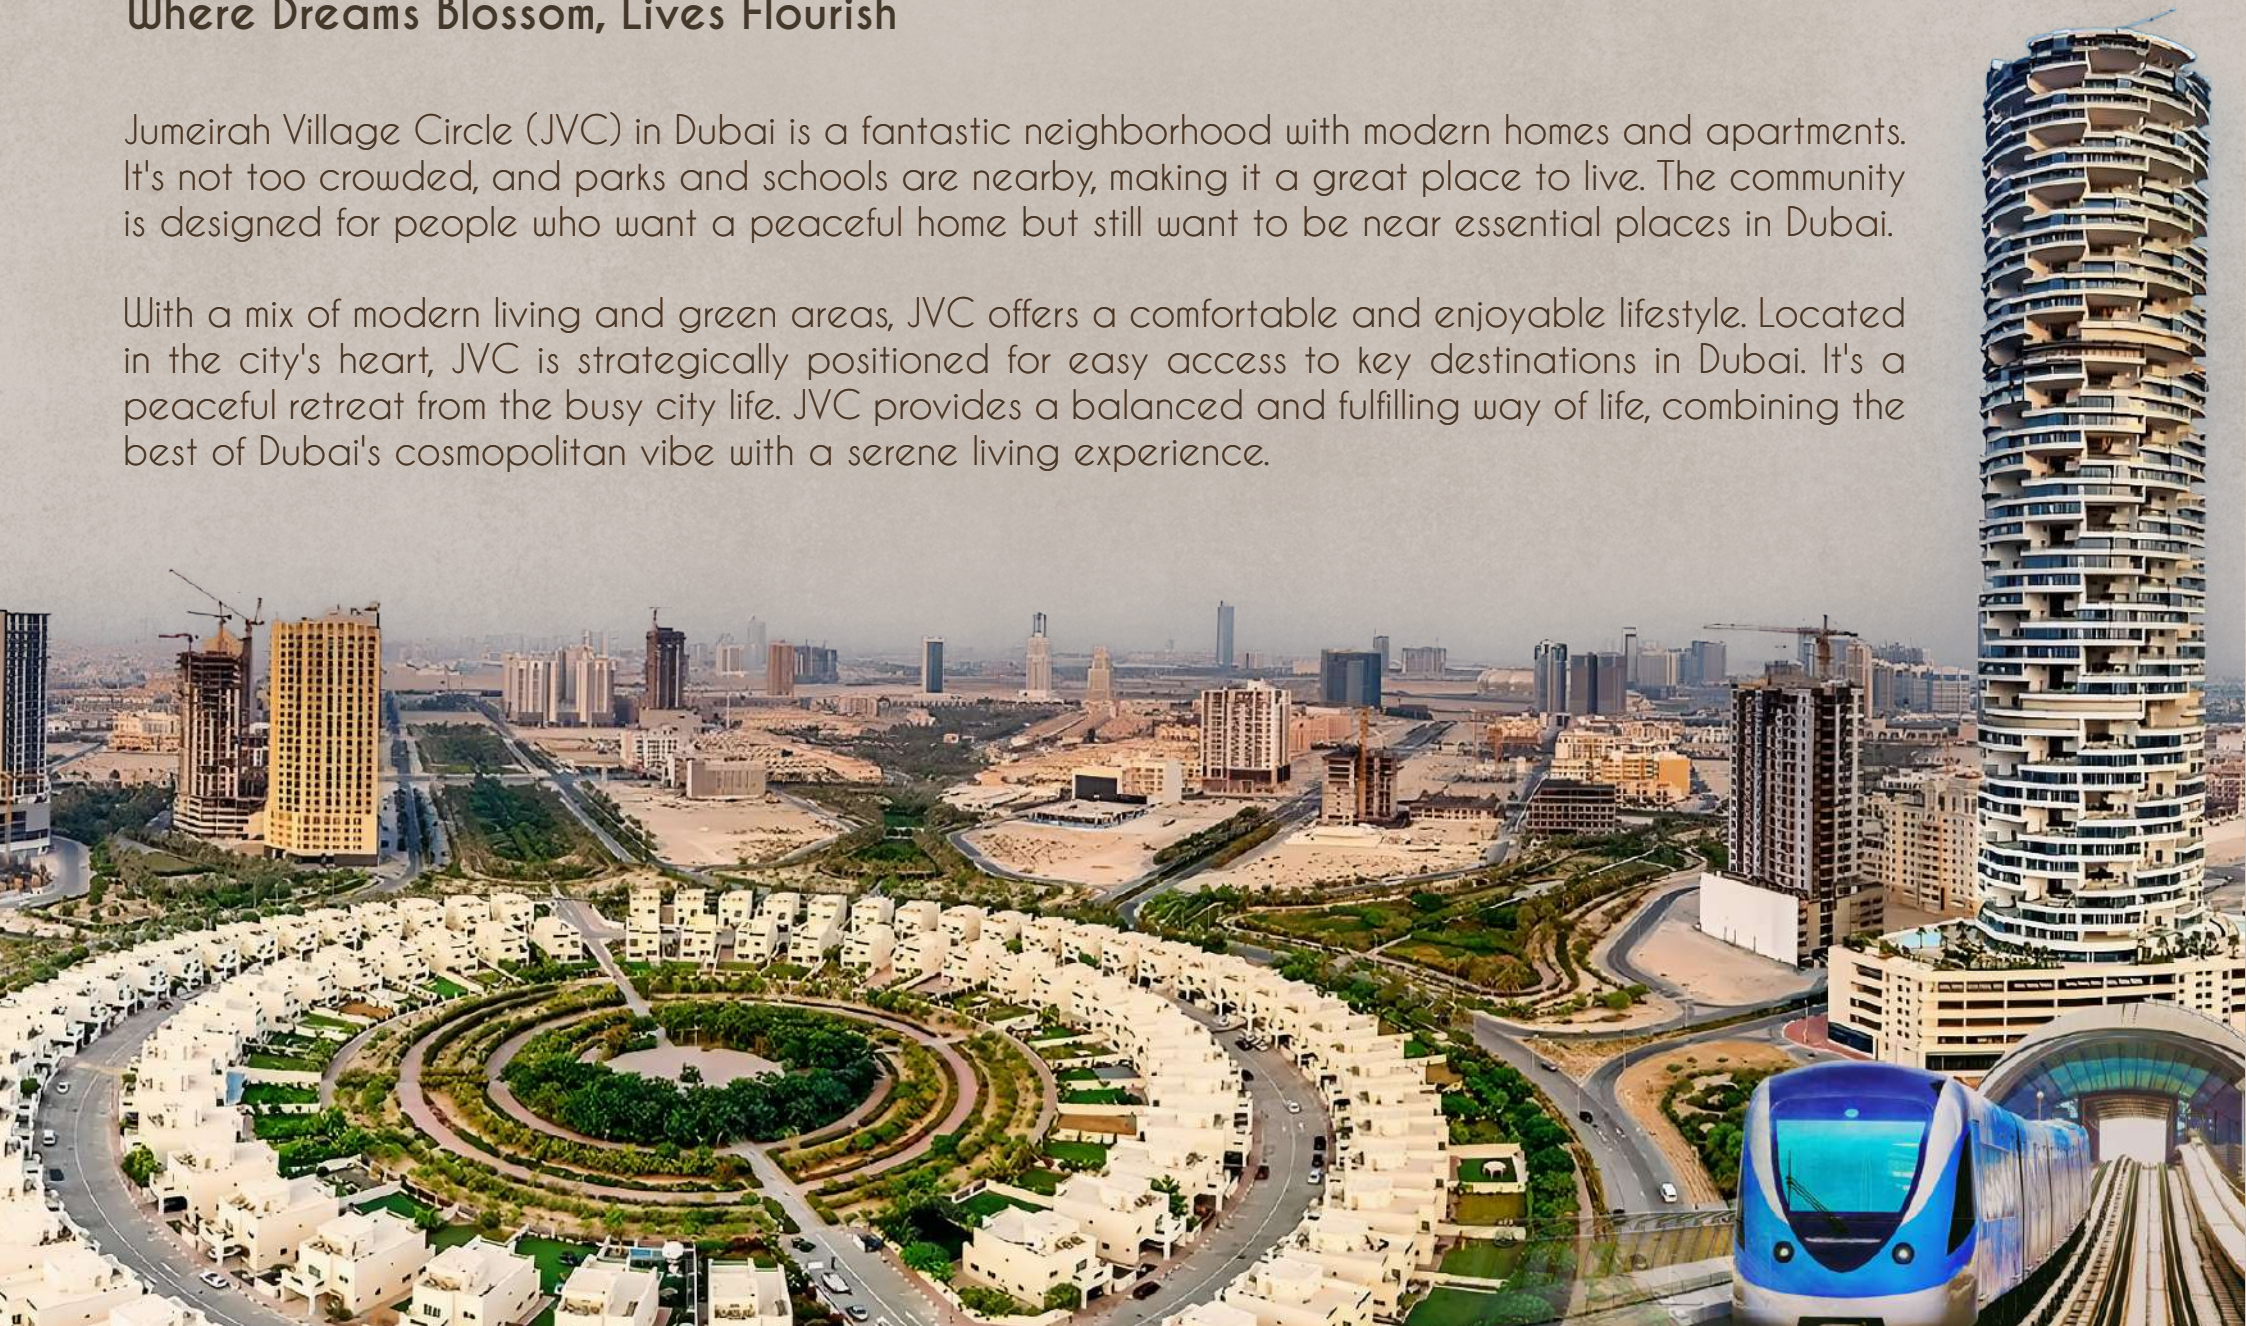

Jumeirah Village Circle

Where Dreams Blossom, Lives Flourish

Jumeirah Village Circle (JVC) in Dubai is a fantastic neighborhood with modern homes and apartments. It's not too crowded, and parks and schools are nearby, making it a great place to live. The community is designed for people who want a peaceful home but still want to be near essential places in Dubai.

With a mix of modern living and green areas, JVC offers a comfortable and enjoyable lifestyle. Located in the city's heart, JVC is strategically positioned for easy access to key destinations in Dubai. It's a peaceful retreat from the busy city life. JVC provides a balanced and fulfilling way of life, combining the best of Dubai's cosmopolitan vibe with a serene living experience.

Sky Vista

by Peace Homes Development

Welcome to Sky Vista, where luxury living takes center stage in Dubai's Jumeirah Village Circle. These meticulously designed residences redefine opulence, offering fully furnished 2-bedroom and 3-bedroom homes. Immerse yourself in luxury, where every detail contributes to an unmatched living experience.