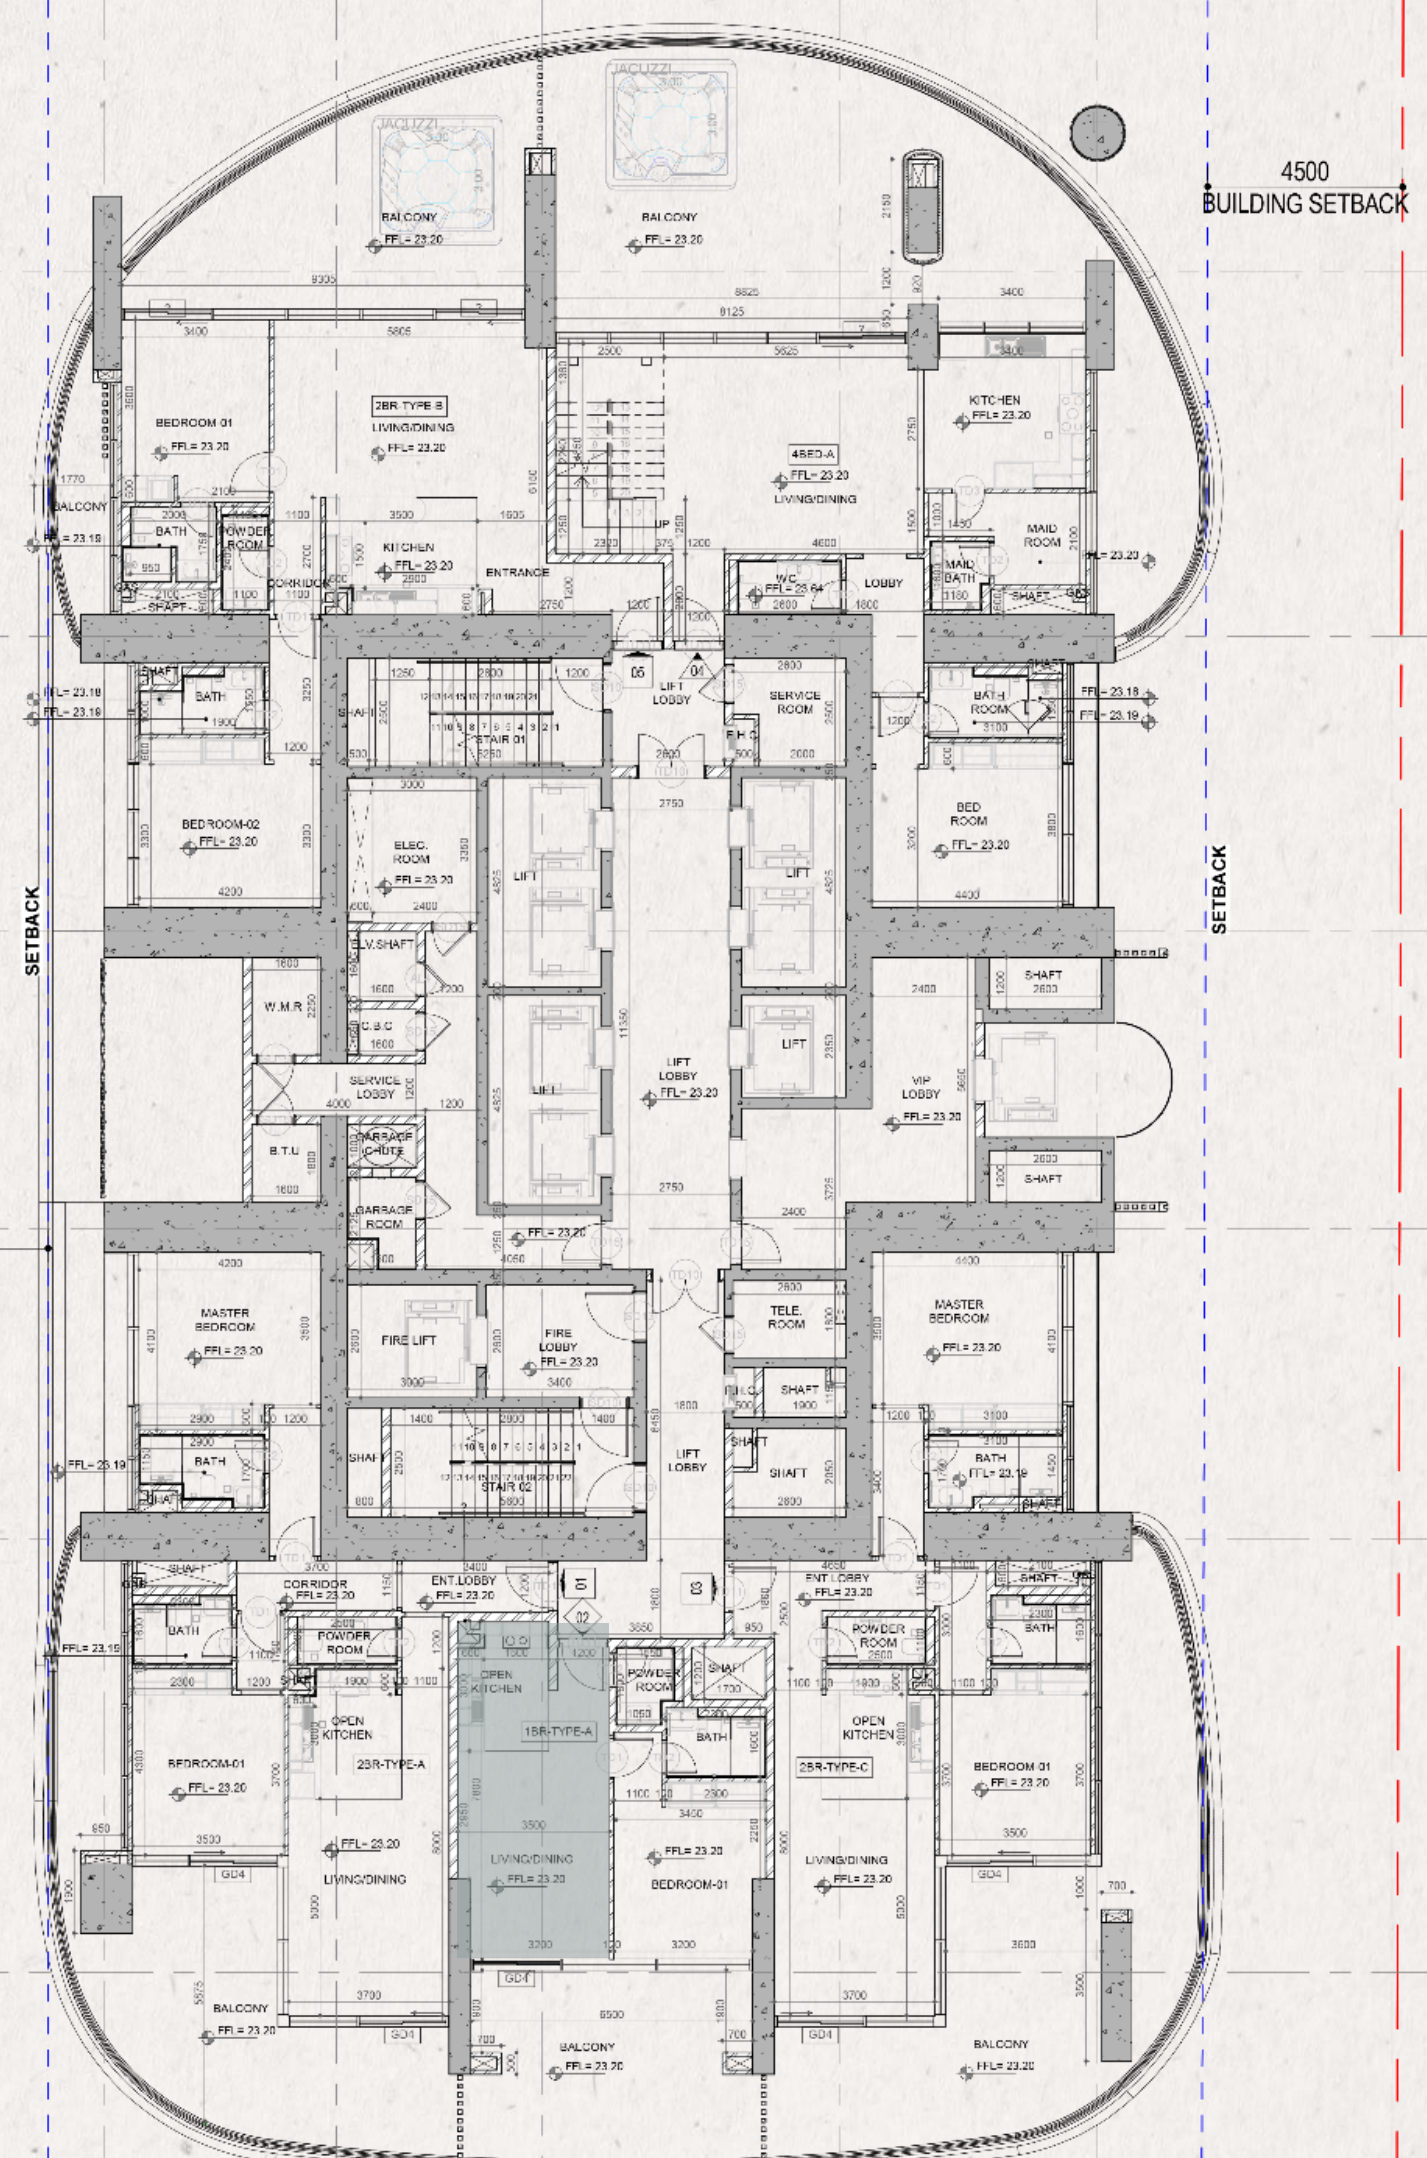

MADA'IN TOWER
RESIDENTIAL
1-BEDROOM APARTMENT

1-BEDROOM APARTMENT
LIVING, DINING, & OPEN KITCHEN

RESIDENTIAL 1-BEDROOM APARTMENT 6TH & 48TH FLOOR PLAN

1 - BR APARTMENT
MOODBOARD

1-BEDROOM APARTMENT
LIVING
6TH & 48TH FLOOR

LIVING ROOM
MOODBOARD

1-BEDROOM APARTMENT
KITCHEN & DINING
6TH & 48TH FLOOR

KITCHEN & DINING
(NOT FIXED TABLE)

MOODBOARD

1 - BR APARTMENT
PERSPECTIVE

1-BEDROOM APARTMENT
LIVING, DINING, & OPEN KITCHEN
6TH & 48TH FLOOR

PERSPECTIVE

1-BEDROOM APARTMENT
LIVING, DINING, & OPEN KITCHEN
6TH & 48TH FLOOR

PERSPECTIVE

1-BEDROOM APARTMENT
LIVING, DINING, & OPEN KITCHEN
6TH & 48TH FLOOR

PERSPECTIVE

1-BEDROOM APARTMENT
LIVING
6TH & 48TH FLOOR