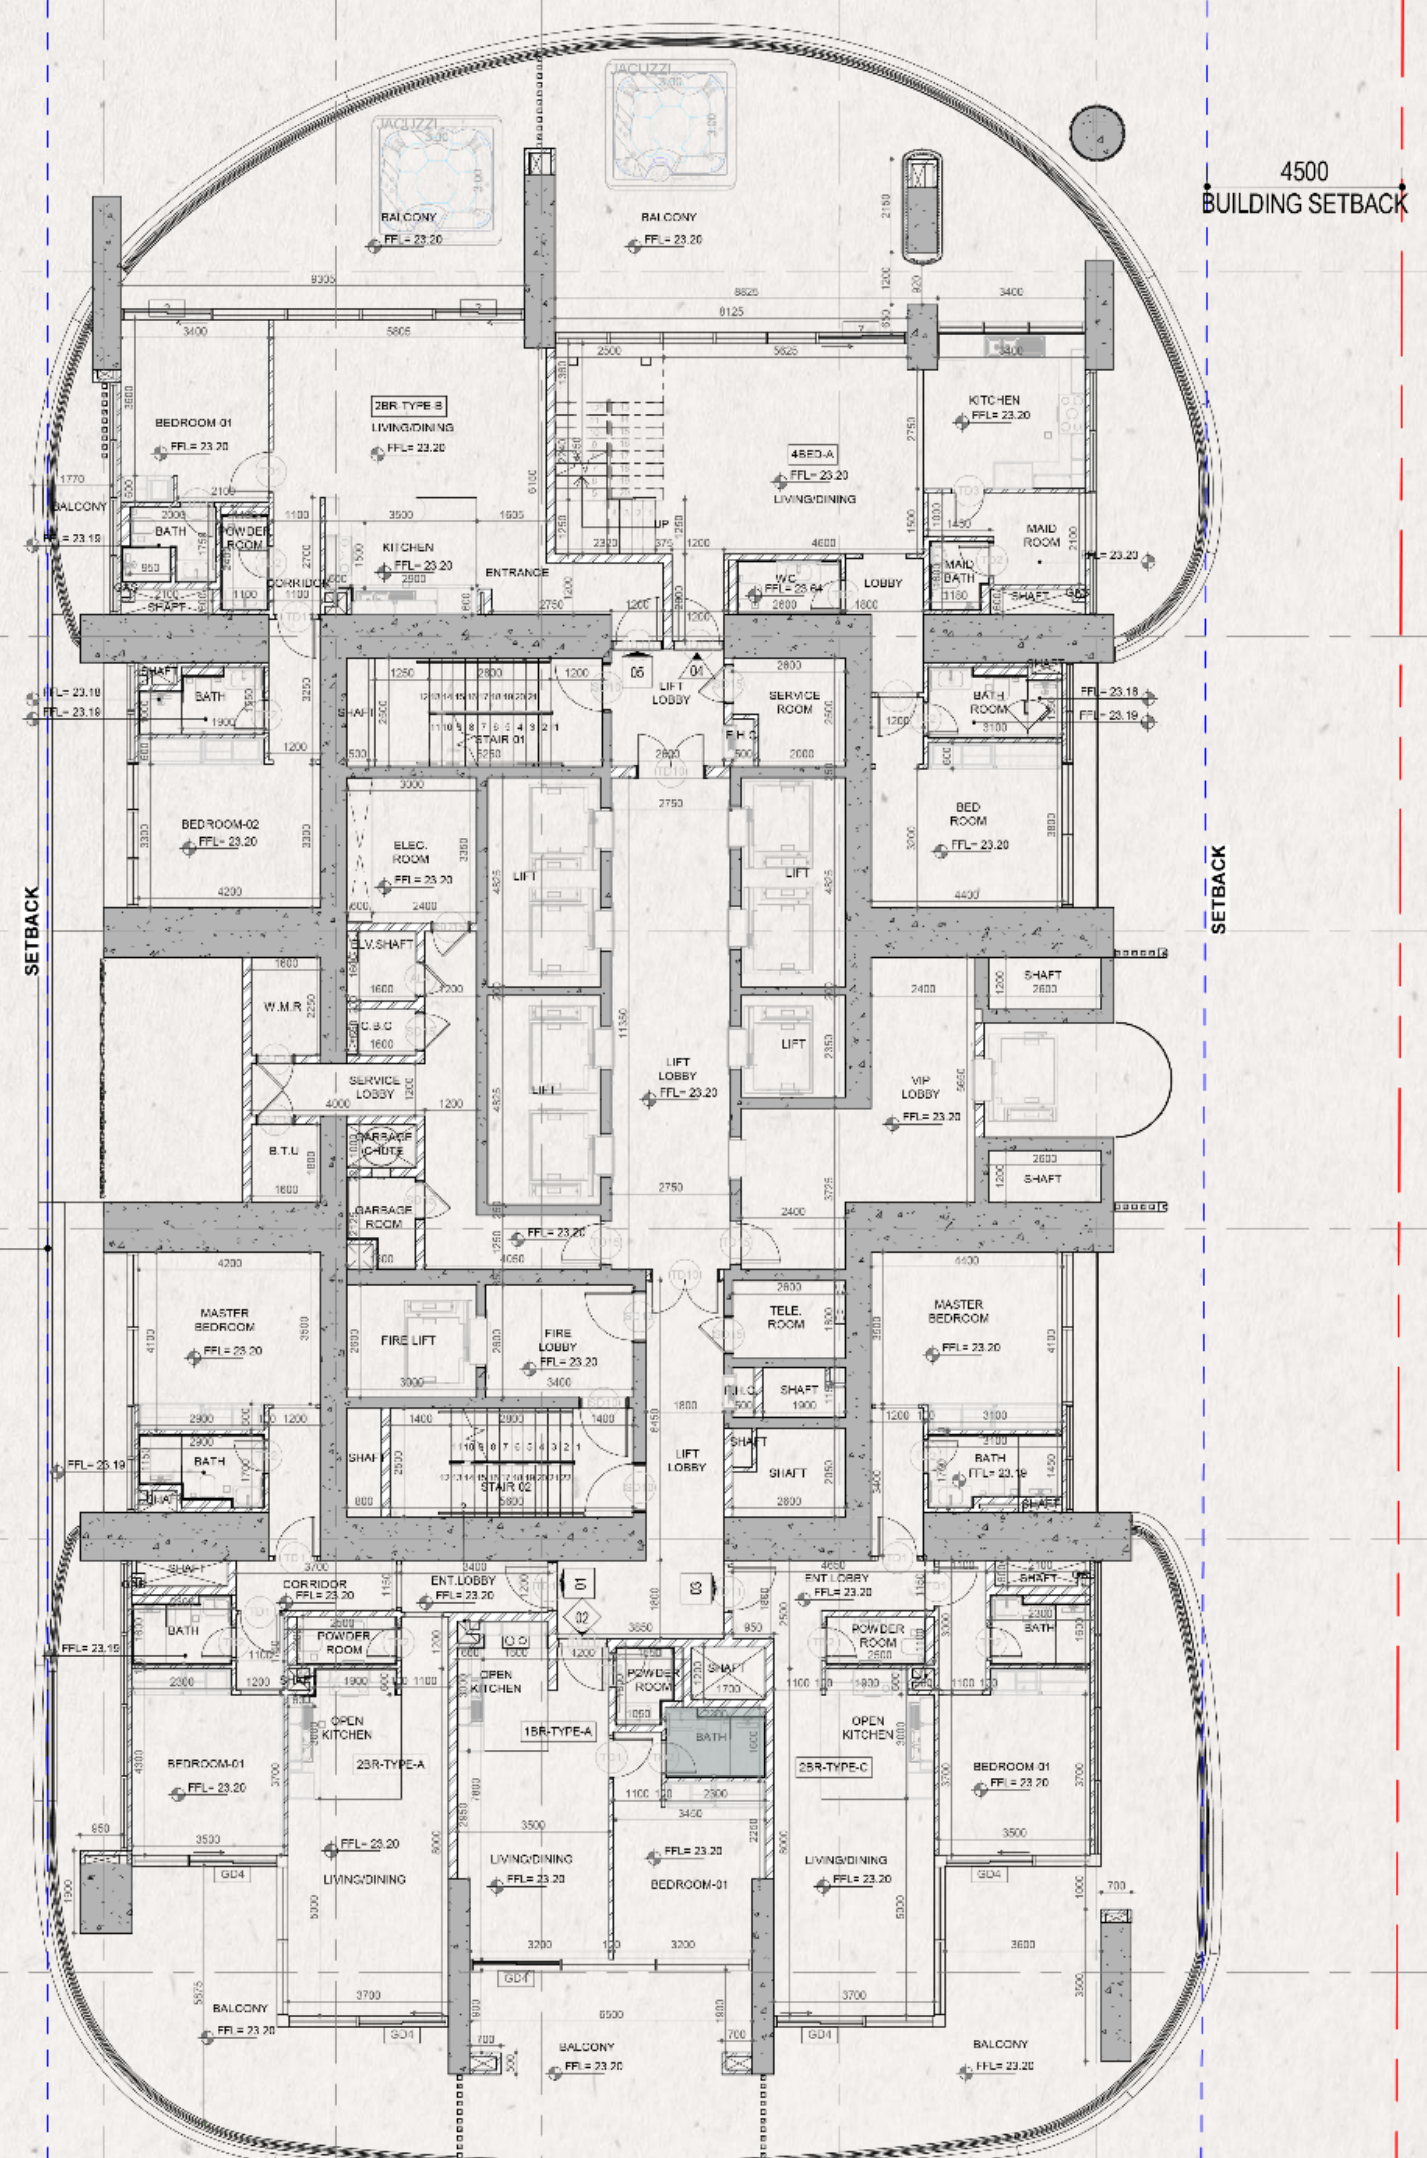

Wood Laminate

Decorative
Marble Panel

FLOOR FINISHING

Wood Porcelain
Tiles

APPROVED MOODBOARD OPTION

Act
Go t

1 - BEDROOM APARTMENT
TOILET

RESIDENTIAL 1-BEDROOM APARTMENT 6TH & 48TH FLOOR PLAN

1 - BR APARTMENT TOILET
MOODBOARD

1-BEDROOM APARTMENT
TOILET MOODBOARD
6TH & 48TH FLOOR

RESIDENTIAL TOILET
MOODBOARD

1 - BR APARTMENT TOILET
PERSPECTIVE

1-BEDROOM APARTMENT
TOILET
6TH & 48TH FLOOR

PERSPECTIVE