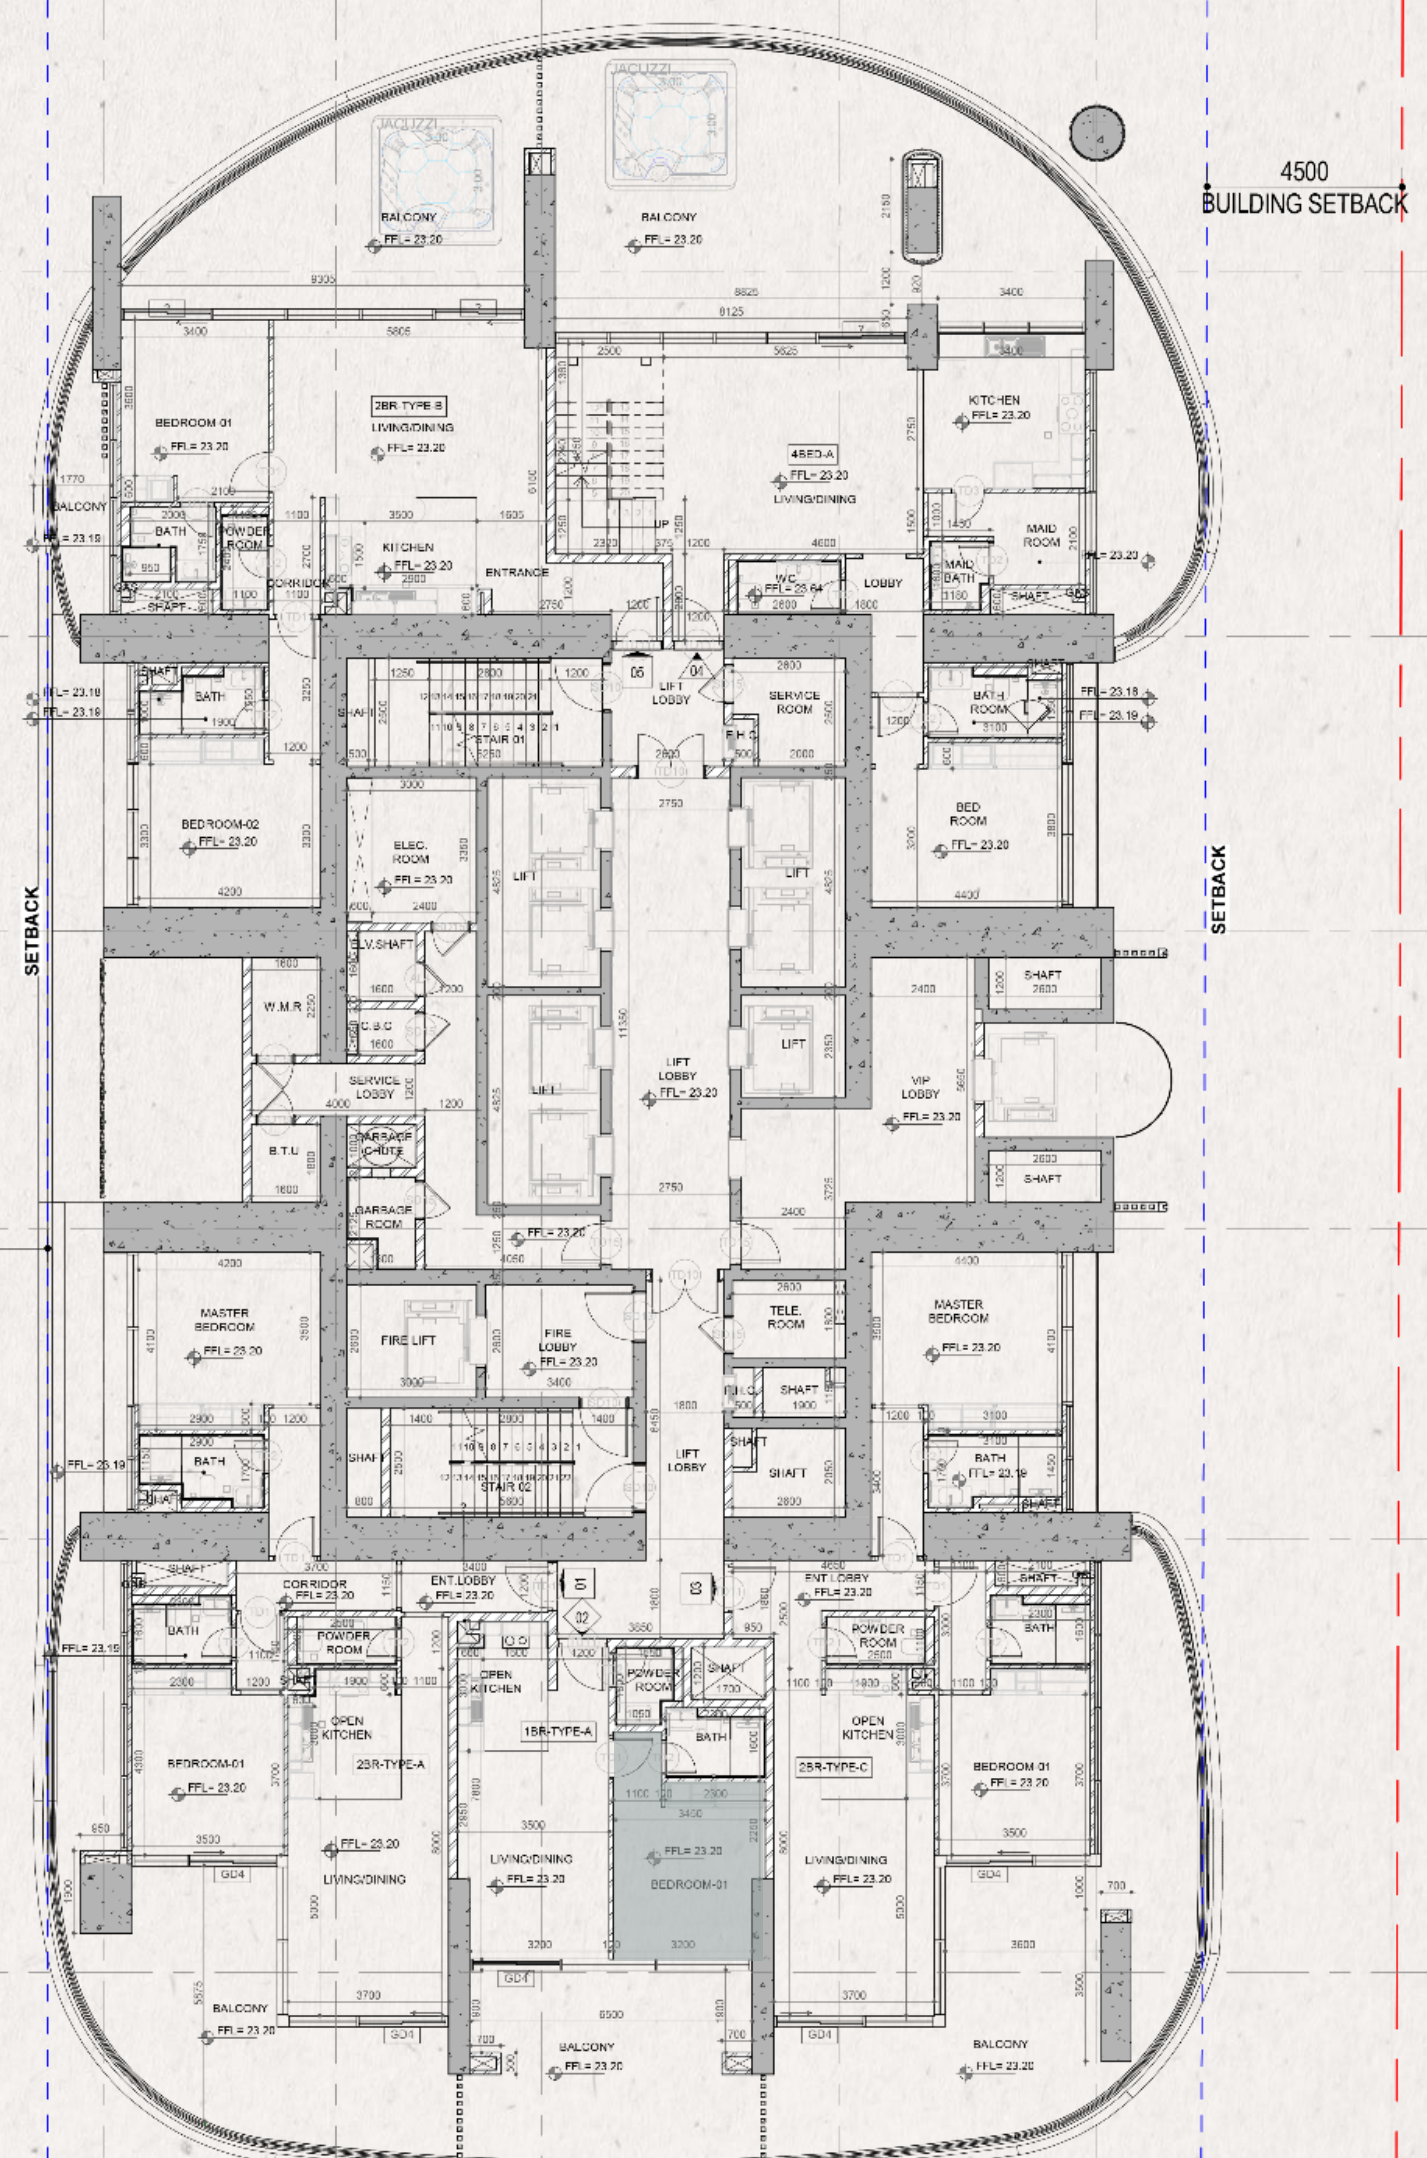

MADA'IN TOWER
RESIDENTIAL
1-BEDROOM APARTMENT

1-BEDROOM APARTMENT
LIVING, DINING, & OPEN KITCHEN

RESIDENTIAL 1-BEDROOM APARTMENT 6TH & 48TH FLOOR PLAN

1 - BR APARTMENT
MOODBOARD

1-BEDROOM APARTMENT
LIVING
6TH & 48TH FLOOR

Wood Laminate

Black Tinted Glass

Porcelain

Porcelain

APPROVED
MOODBOARD
OPTION

1 - BEDROOM APARTMENT
BEDROOM

RESIDENTIAL 1-BEDROOM APARTMENT 6TH & 48TH FLOOR PLAN

1 - BR APARTMENT BEDROOM
MOODBOARD

1-BEDROOM APARTMENT
BEDROOM
6TH & 48TH FLOOR

BEDROOM
MOODBOARD

1 - BR APARTMENT BEDROOM
PERSPECTIVE

1-BEDROOM APARTMENT
BEDROOM
6TH & 48TH FLOOR

PERSPECTIVE

1-BEDROOM APARTMENT
BEDROOM
6TH & 48TH FLOOR

PERSPECTIVE