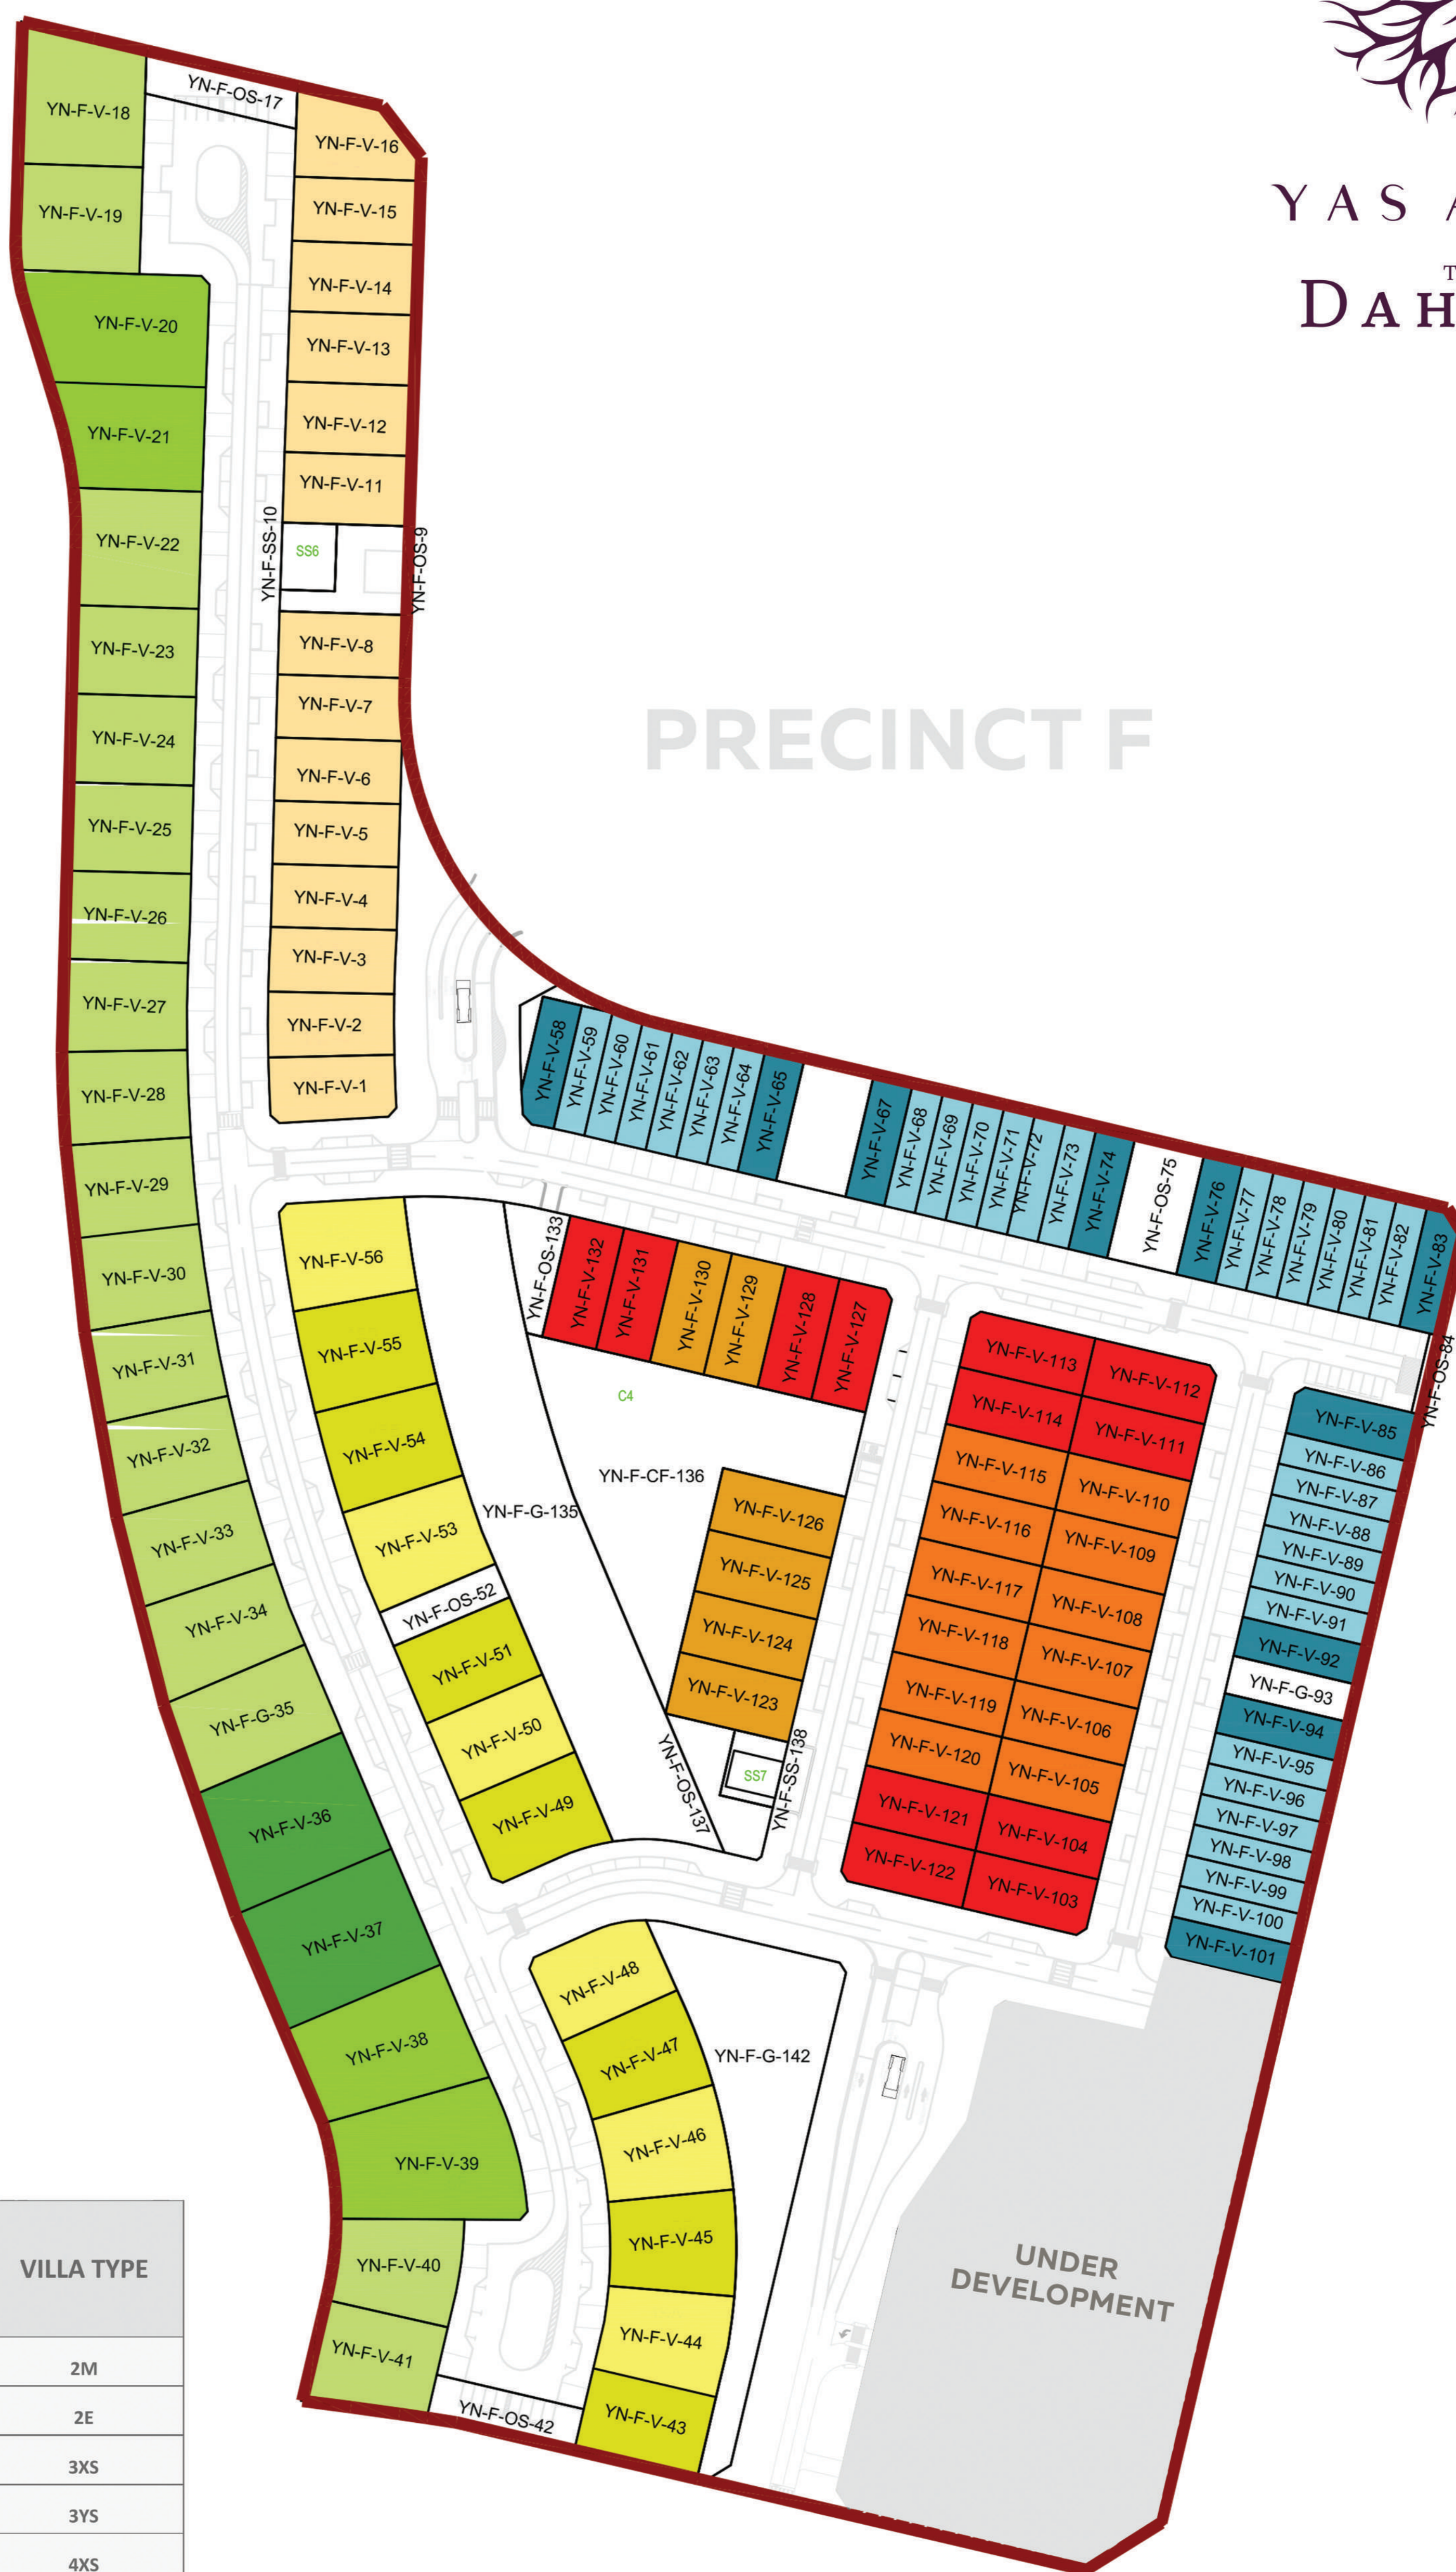

YAS ACRES  
THE  
DAHLIAS

RESIDENTIAL PLAN TYPE	VILLA TYPE
2 Bed Townhouse Mid Unit	2M
2 Bed Townhouse End Unit	2E
3 Bed Duplex X Small	3XS
3 Bed Duplex Y Small	3YS
4 Bed Duplex X Small	4XS
4 Bed Duplex Y Small	4YS
4 Bed Villa Golf Second Row A	4SA
4 Bed Villa Golf Second Row B	4SB
4 Bed Villa Golf Front Row	4F
5 Bed Villa Golf Front Row	5F
6 Bed Villa Golf Front Row	6F