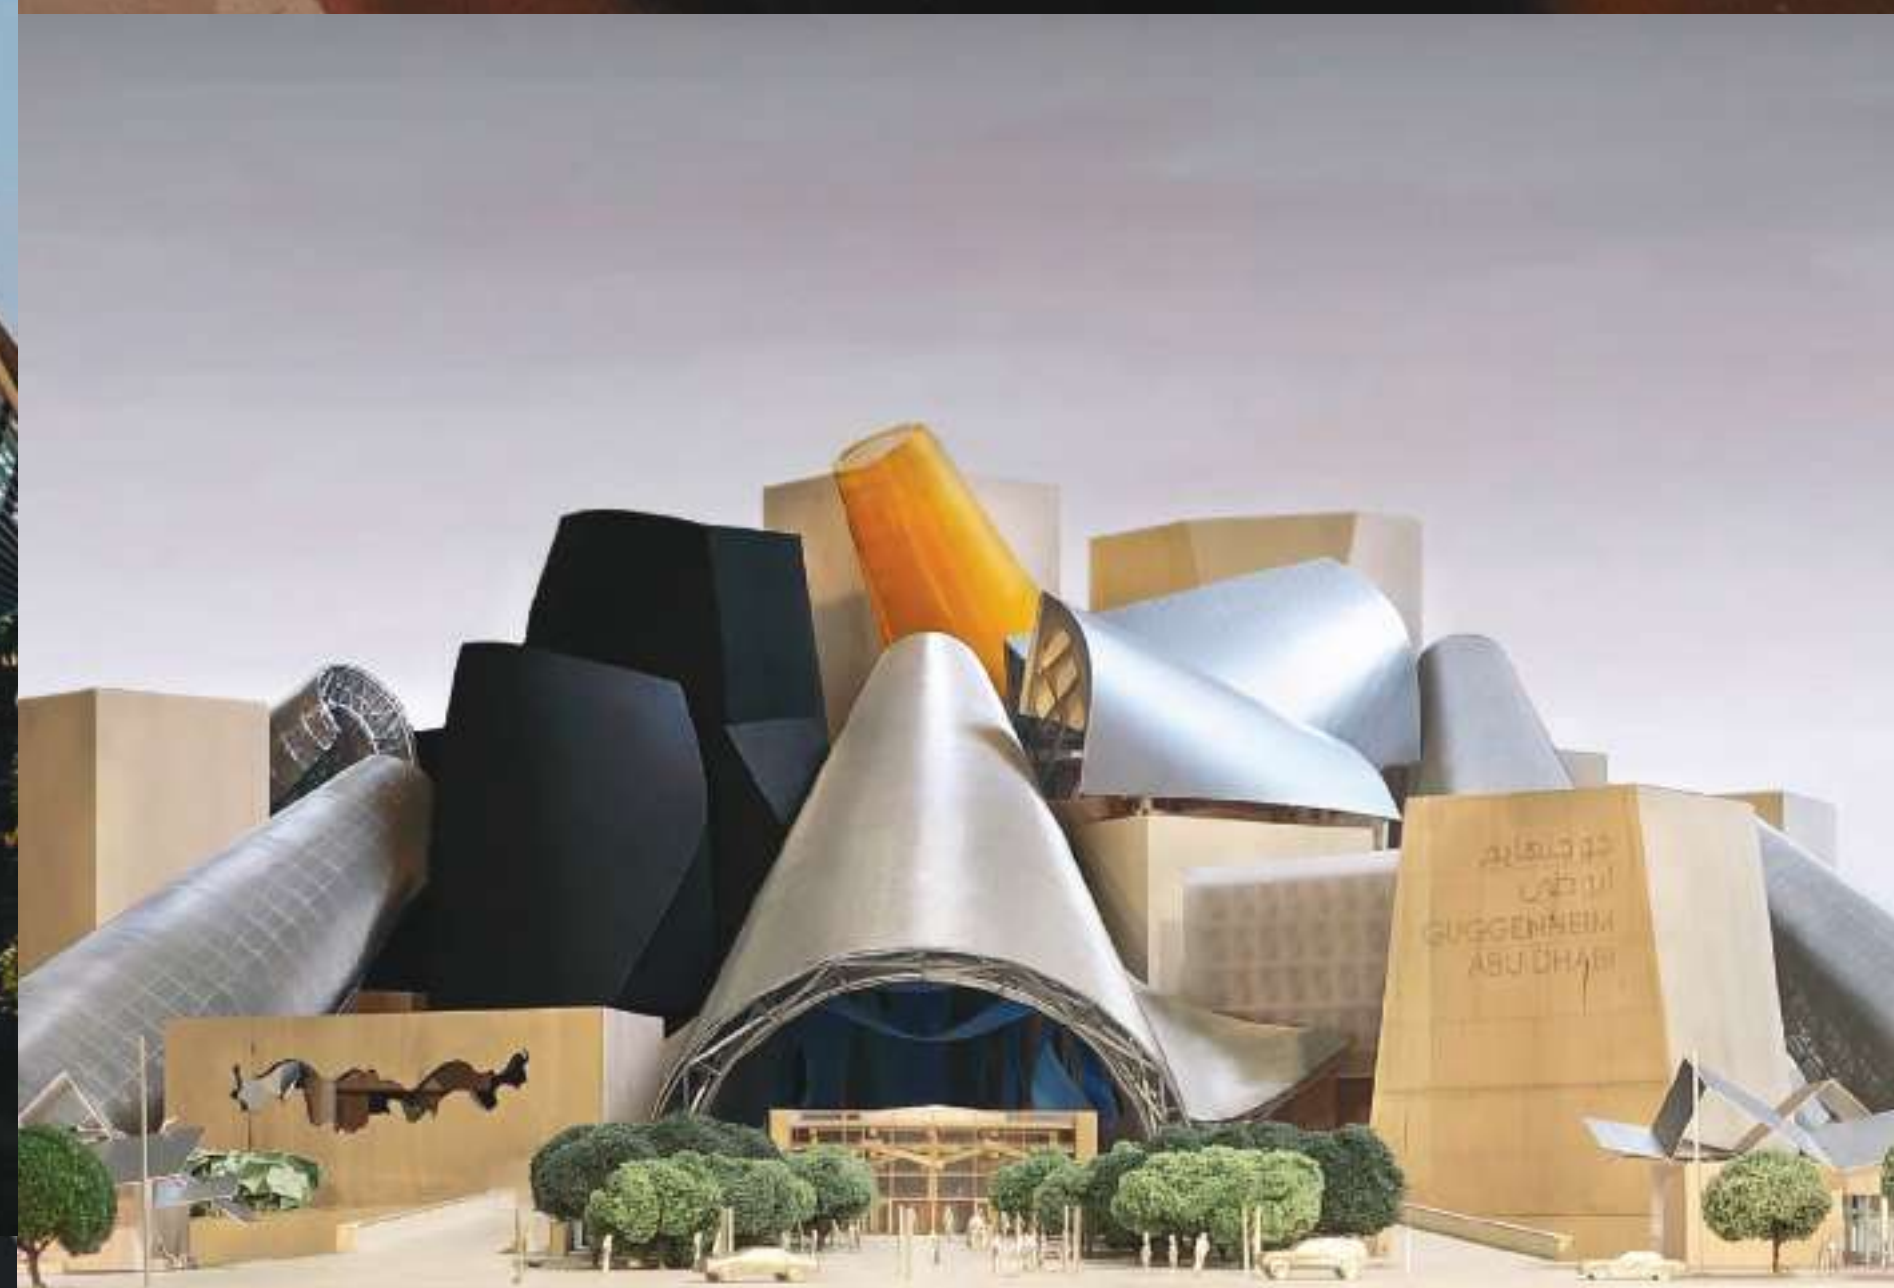

# LIGHT SCHEME

# DARK SCHEME

FINISHES

## ZAYED NATIONAL MUSEUM

The magnificent centrepiece of the Cultural District celebrates the life of our founding father and tells the story of the UAE. A precious link between ancient past and modern day.

## GUGGENHEIM ABU DHABI

The first museum of its kind in the region, with a vision to spark interest in contemporary art, and provide a powerful new creative platform for artists around the world.