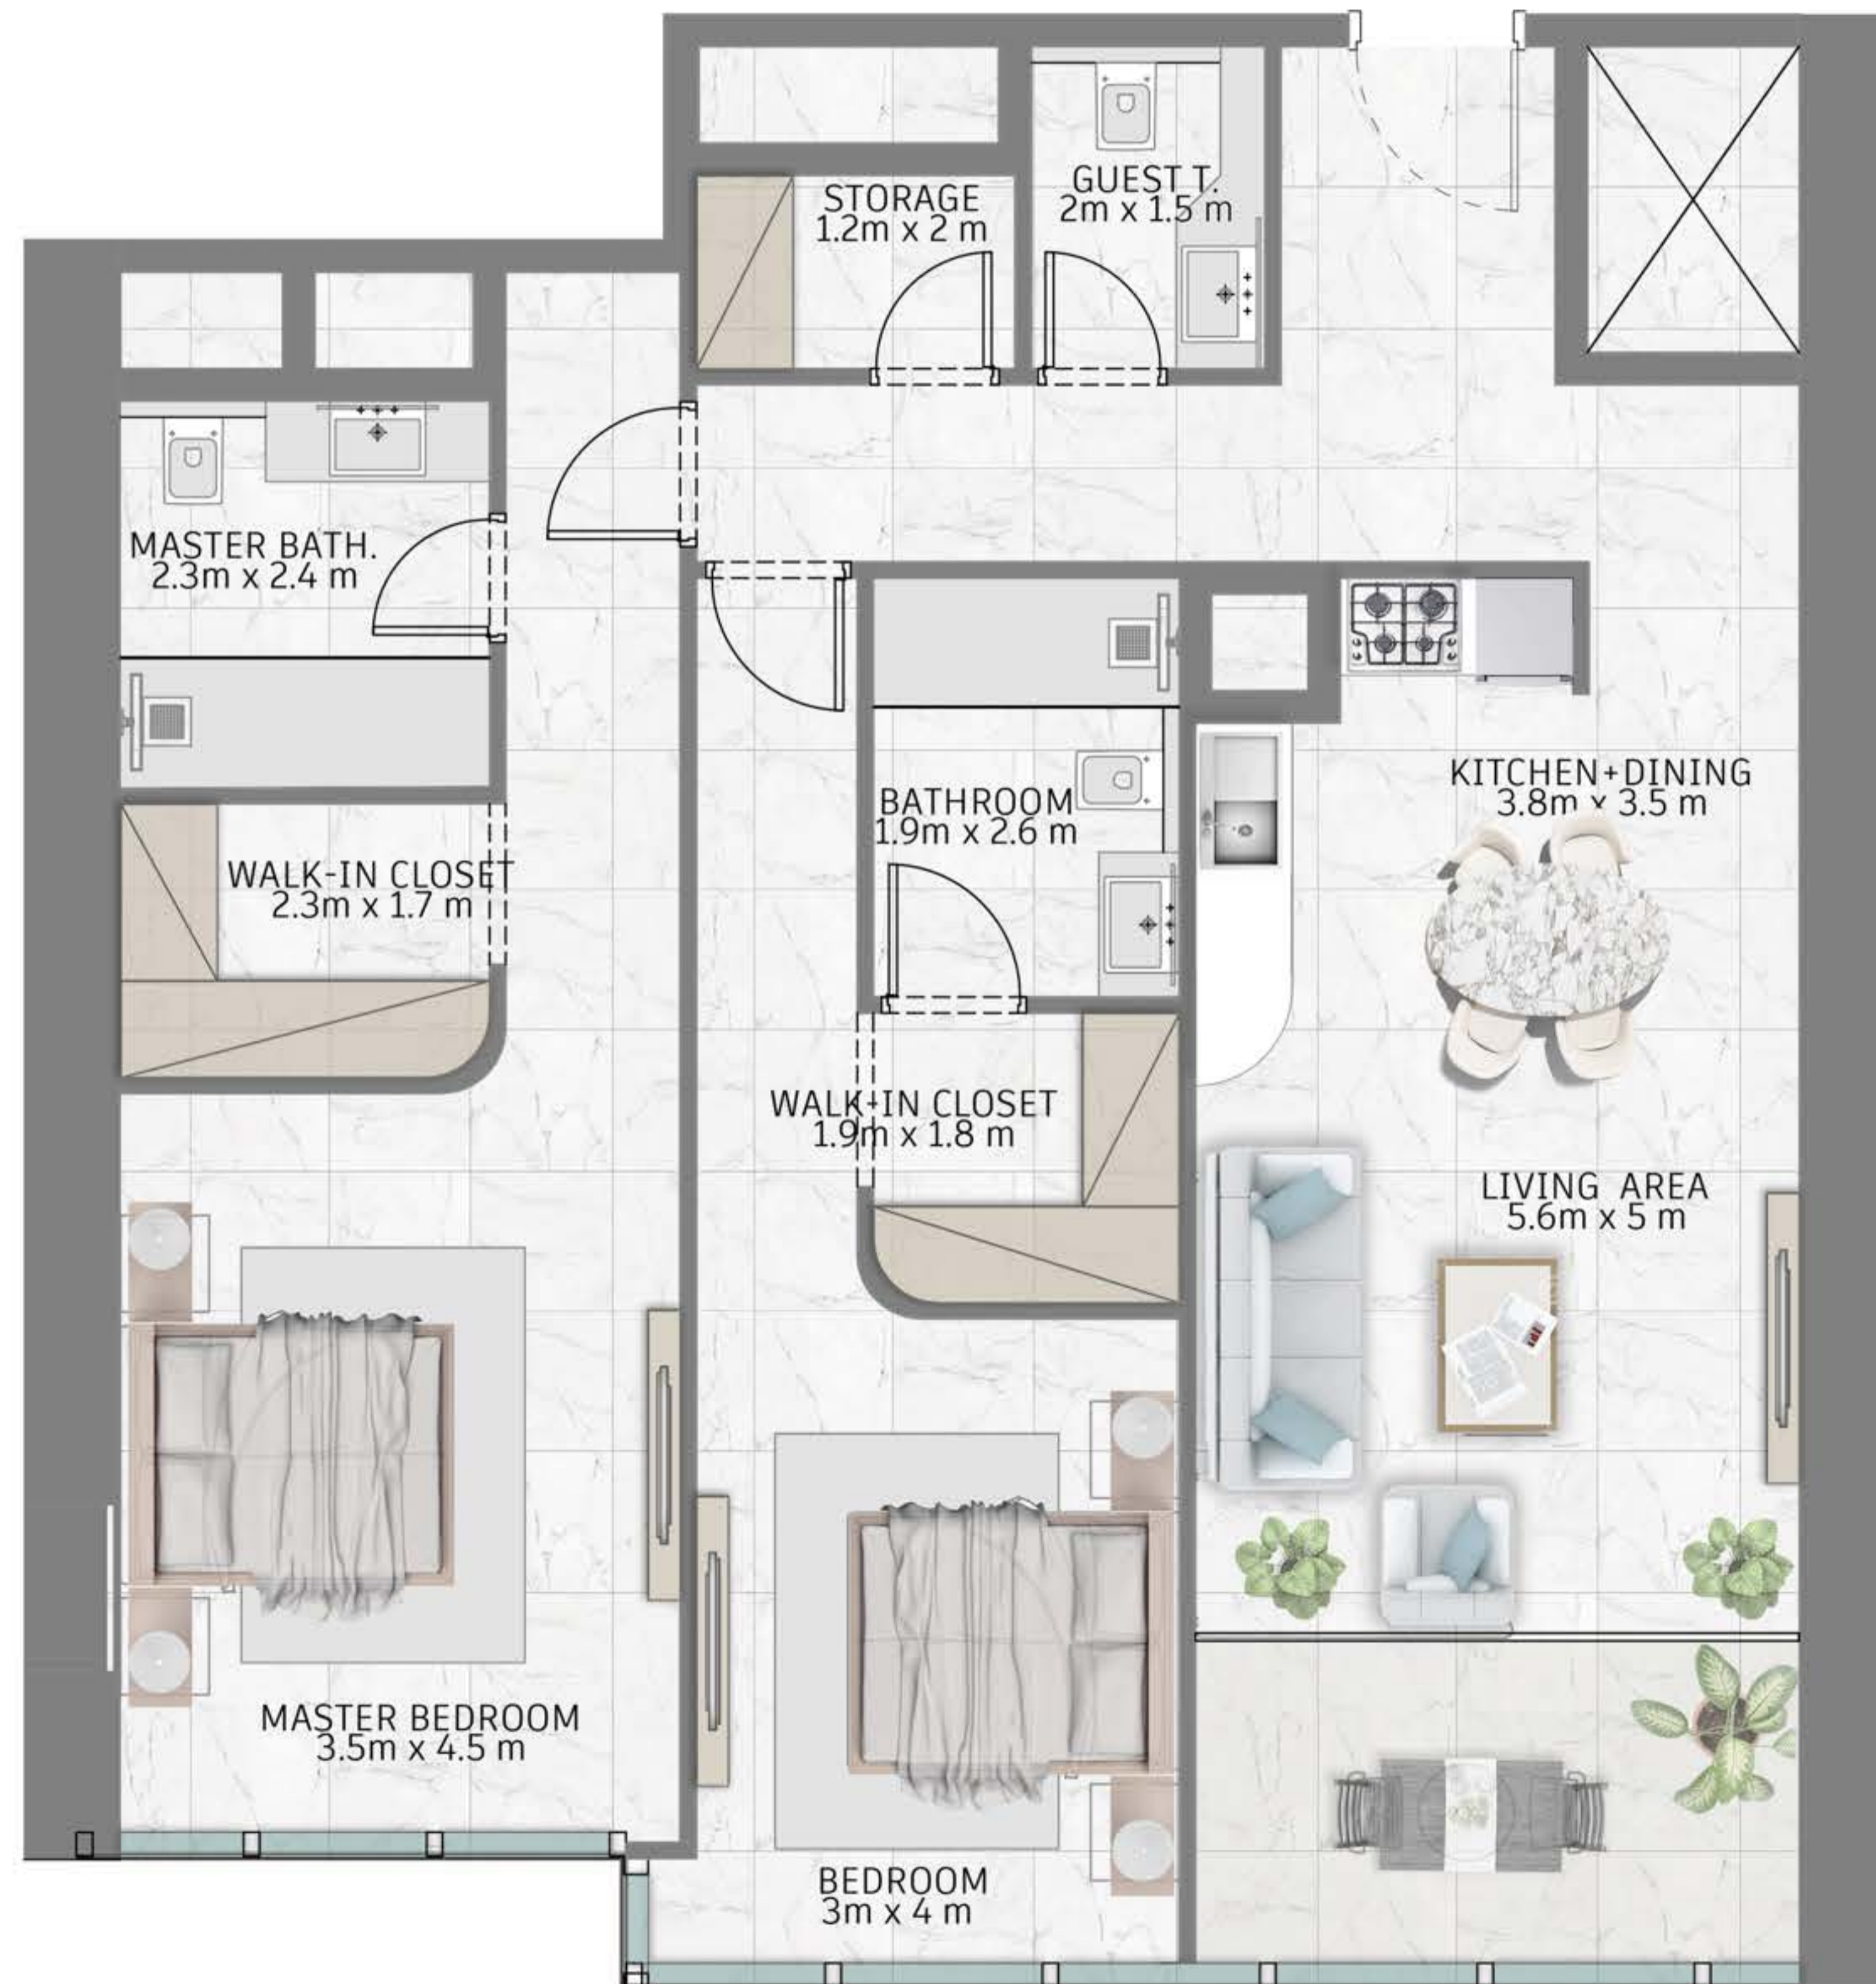

Sheikh Zayed Rd
Al Safa Park

Habtoor City