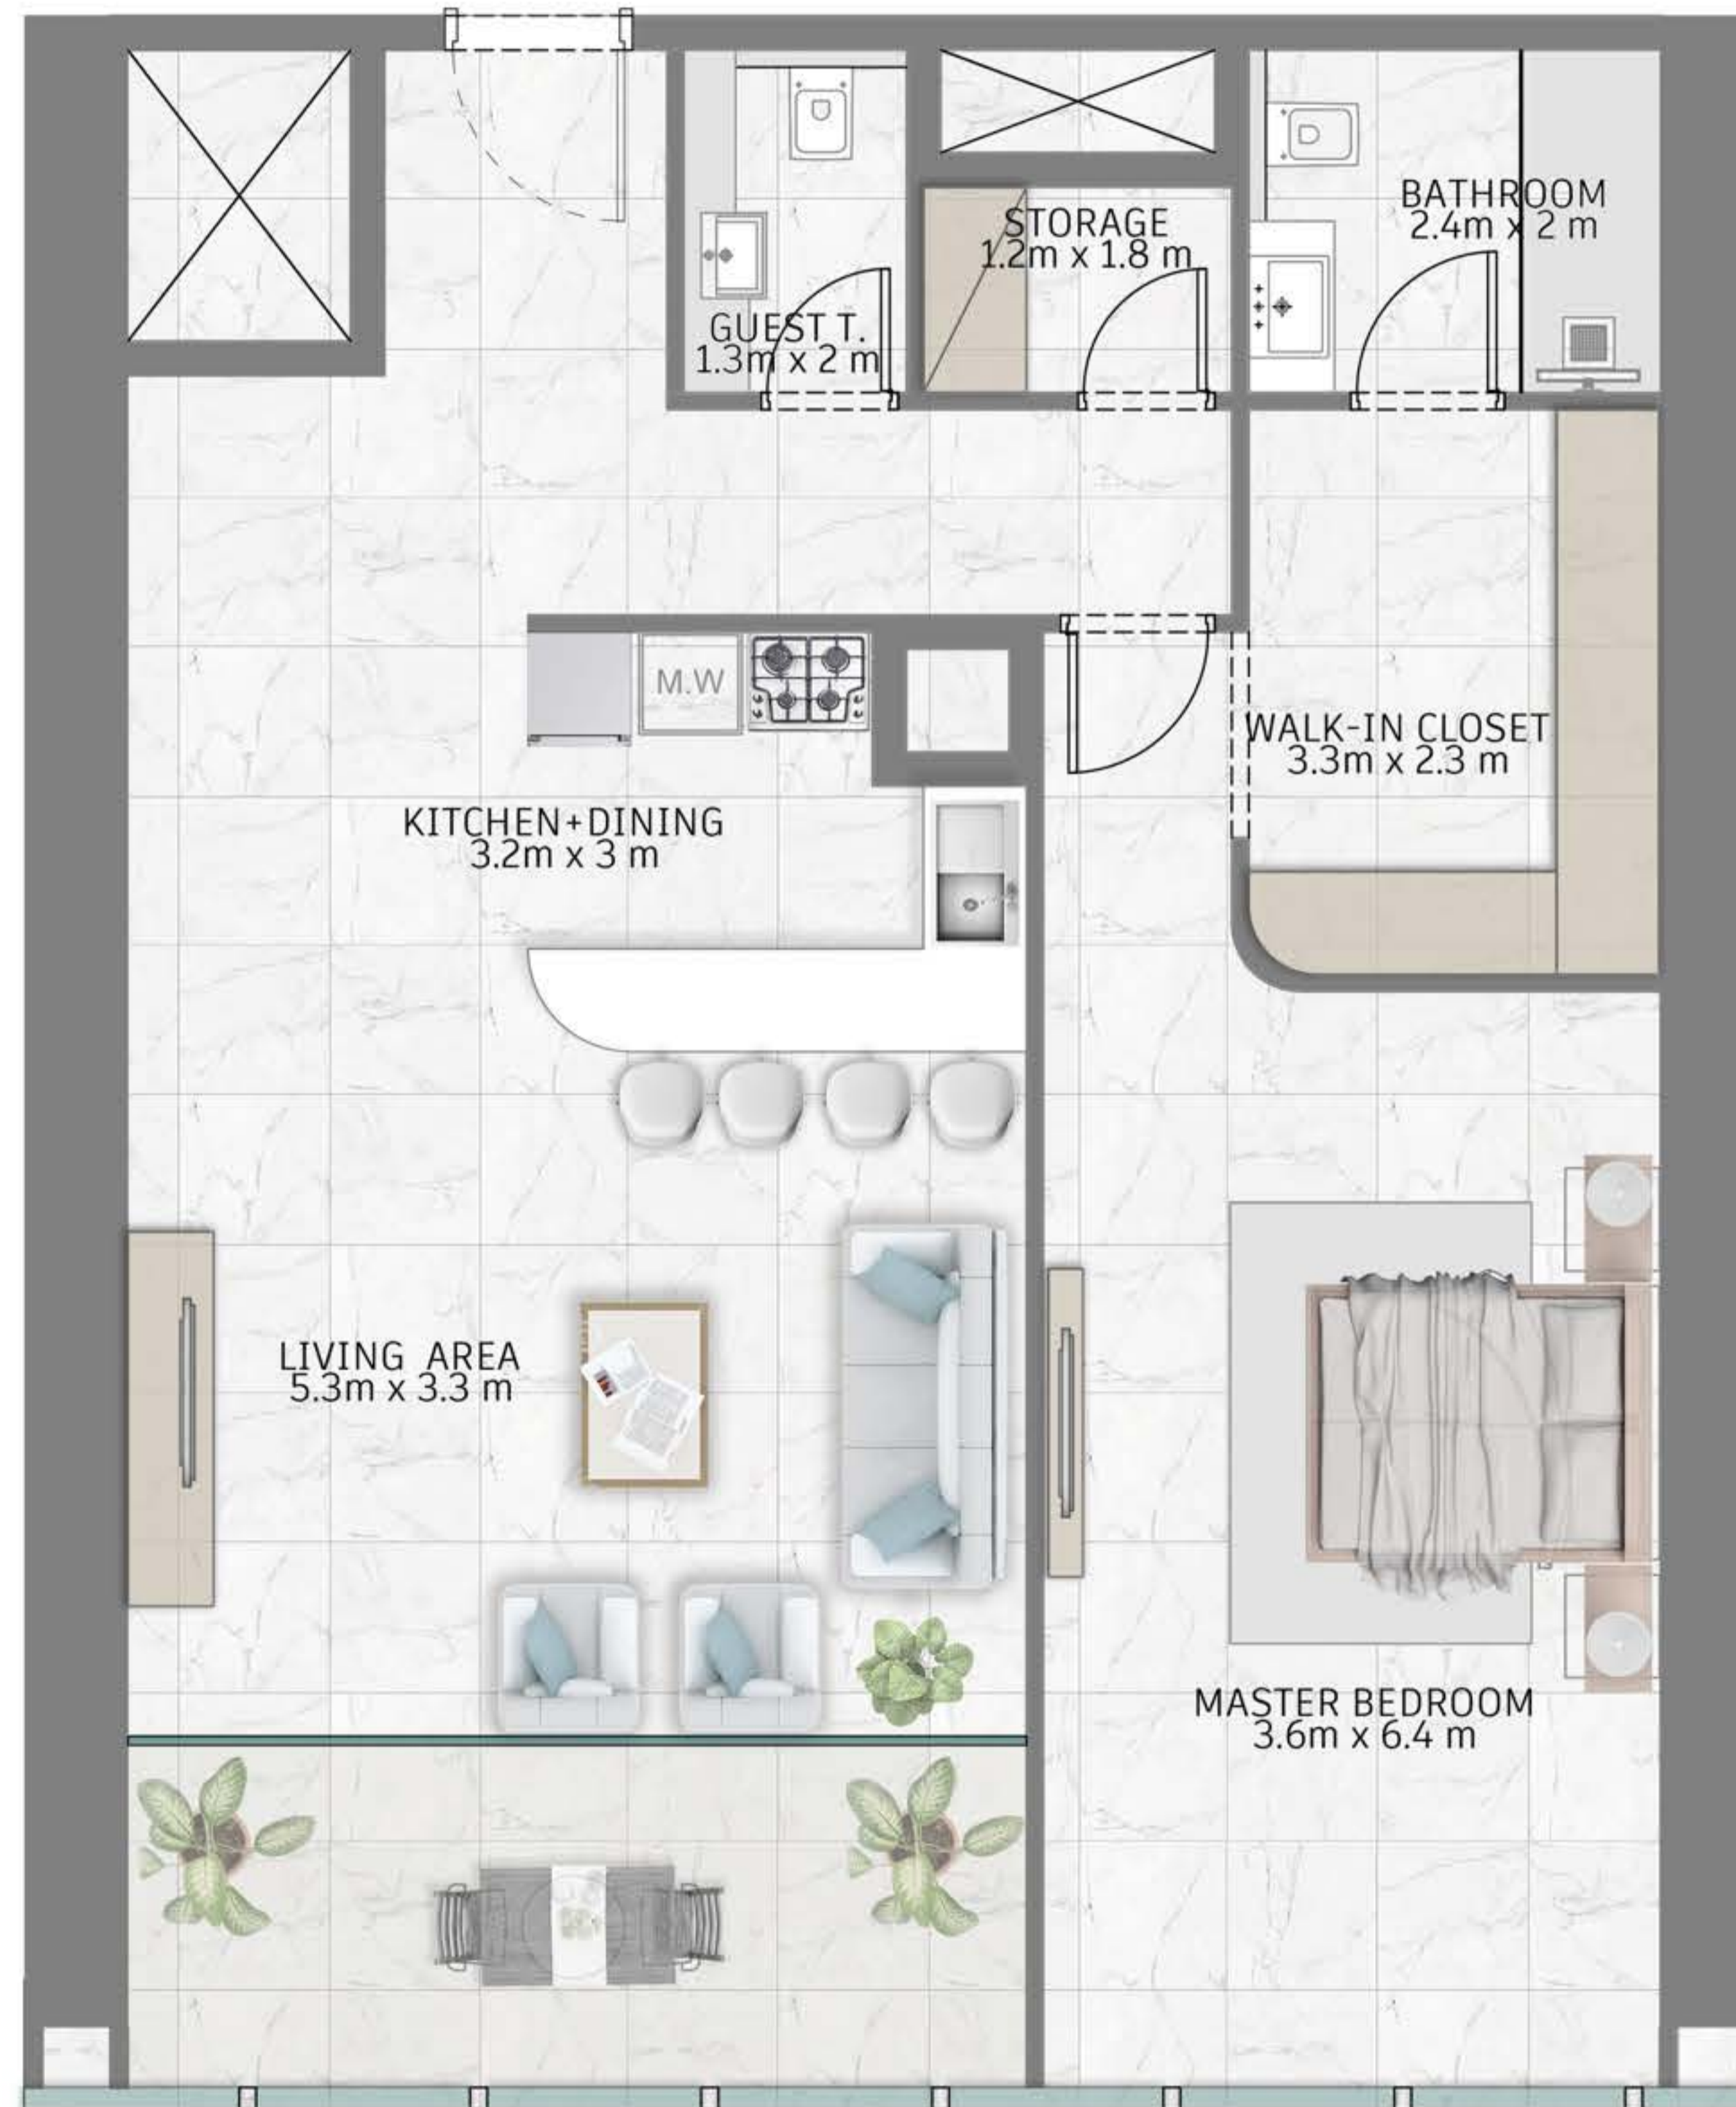

Meydan

Sheikh Zayed Rd
Al Safa Park