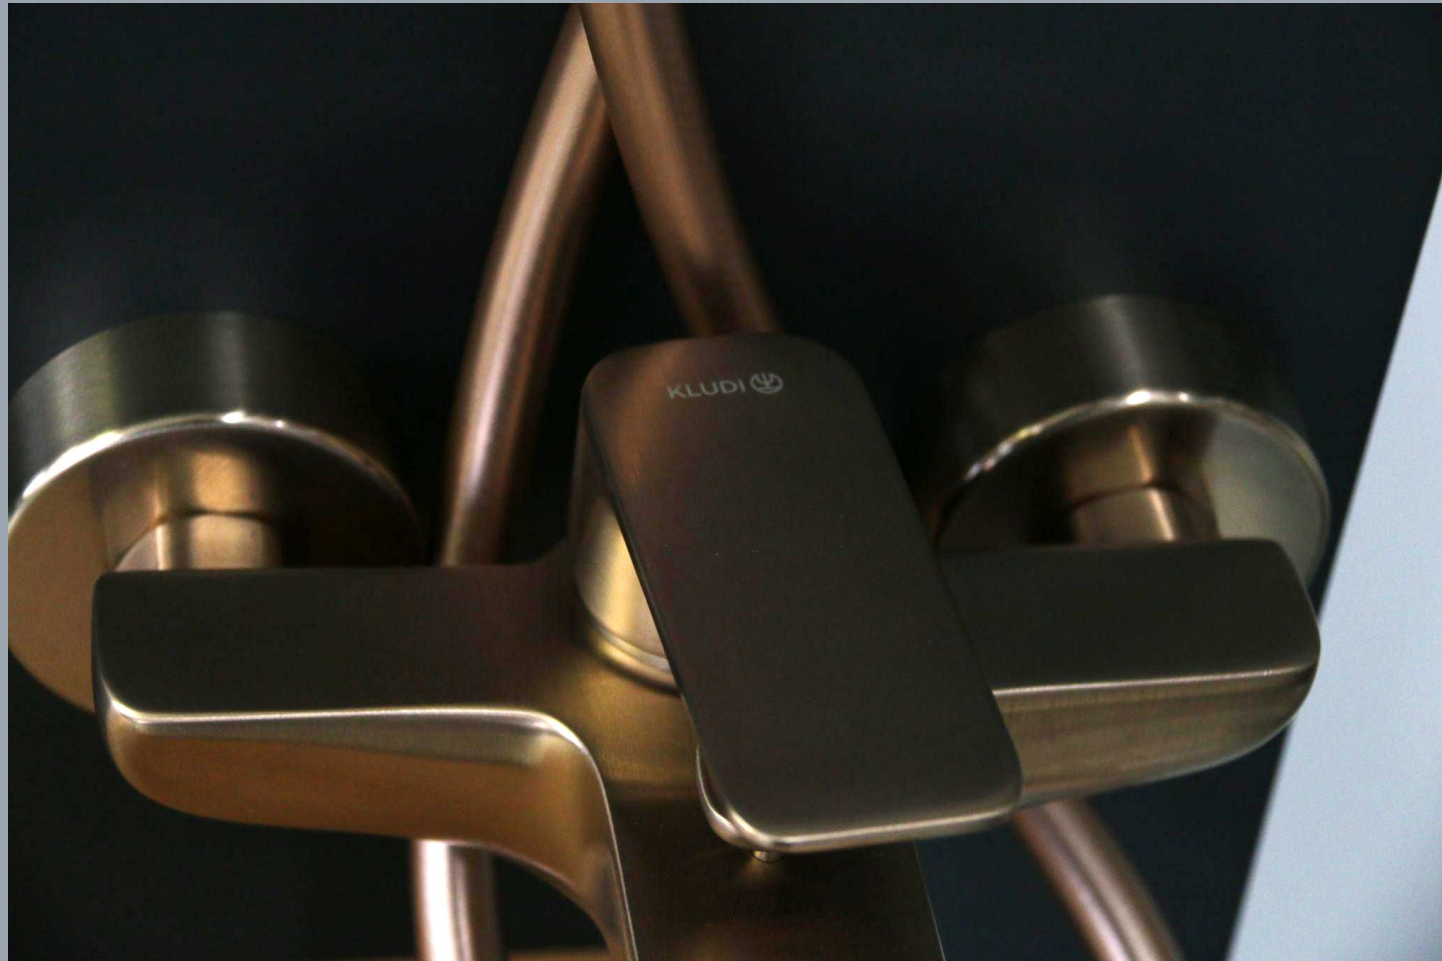

Bathroom appliances: Kludi