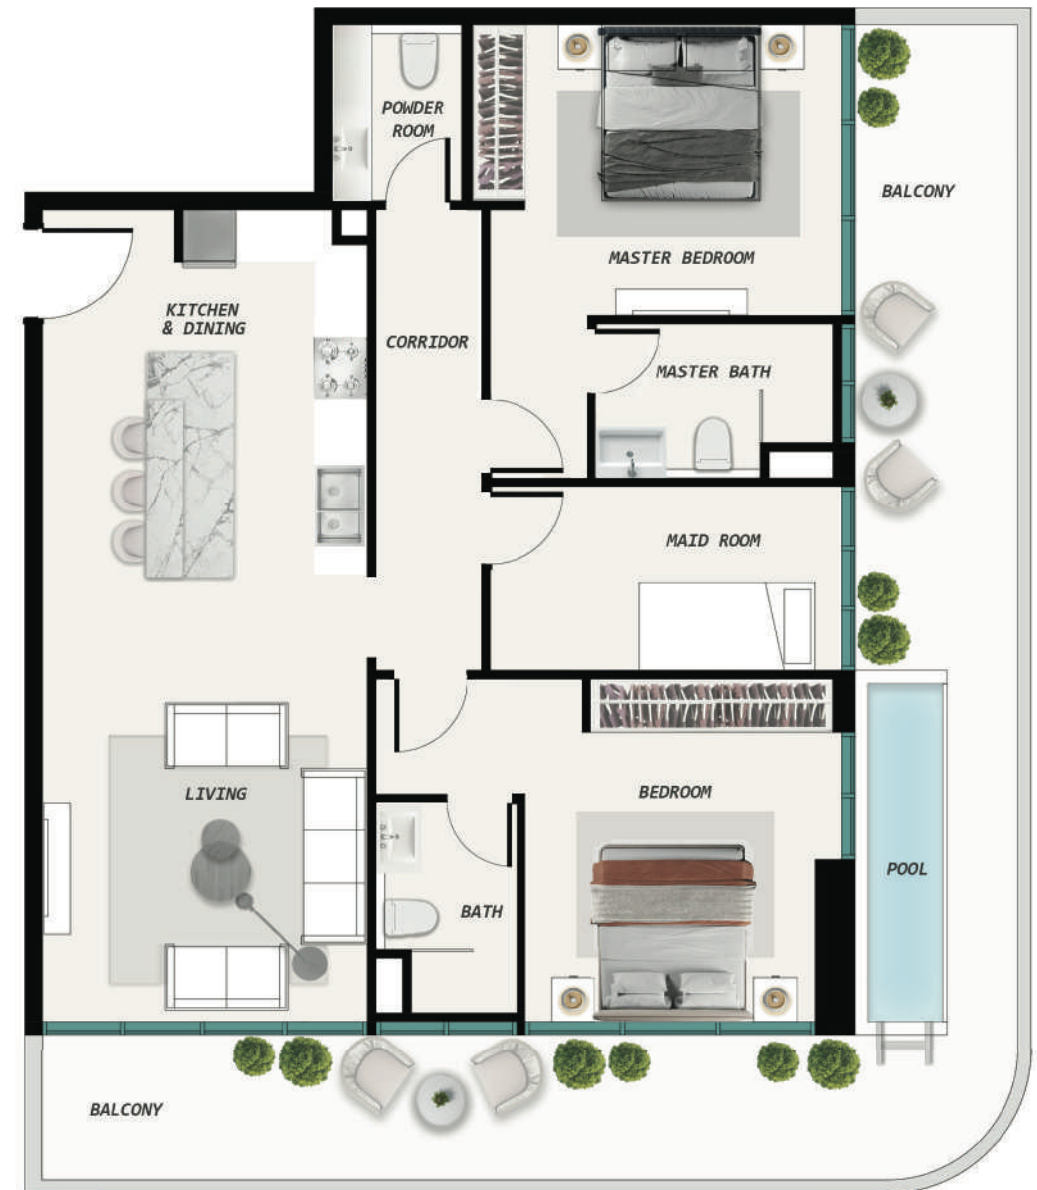

TECHNOGYM

DIVE INTO THE ESSENCE OF TRANQUILITY

SAMANA Ocean Pearl, located on the prestigious Dubai Island, is a visionary residential project that redefines the concept of waterfront luxury. Seamlessly blending exquisite design, unparalleled amenities, and a prime waterfront location, SAMANA Ocean Pearl materializes your vision of a lifestyle marked with opulence and equanimity.

UNITS LAYOUT

A modern living room interior with a blue tint. The room features a light-colored sofa, a low-profile coffee table with a plant and books, and a large wall-mounted TV. To the left, there is a tall shelving unit with books and decorative items. In the background, a dining area with a table and chairs is visible. The overall aesthetic is clean and contemporary.

ONE BEDROOM WITH POOL

TWO BEDROOM WITH POOL

THREE BEDROOM WITHOUT POOL

FOUR BEDROOM WITH POOL