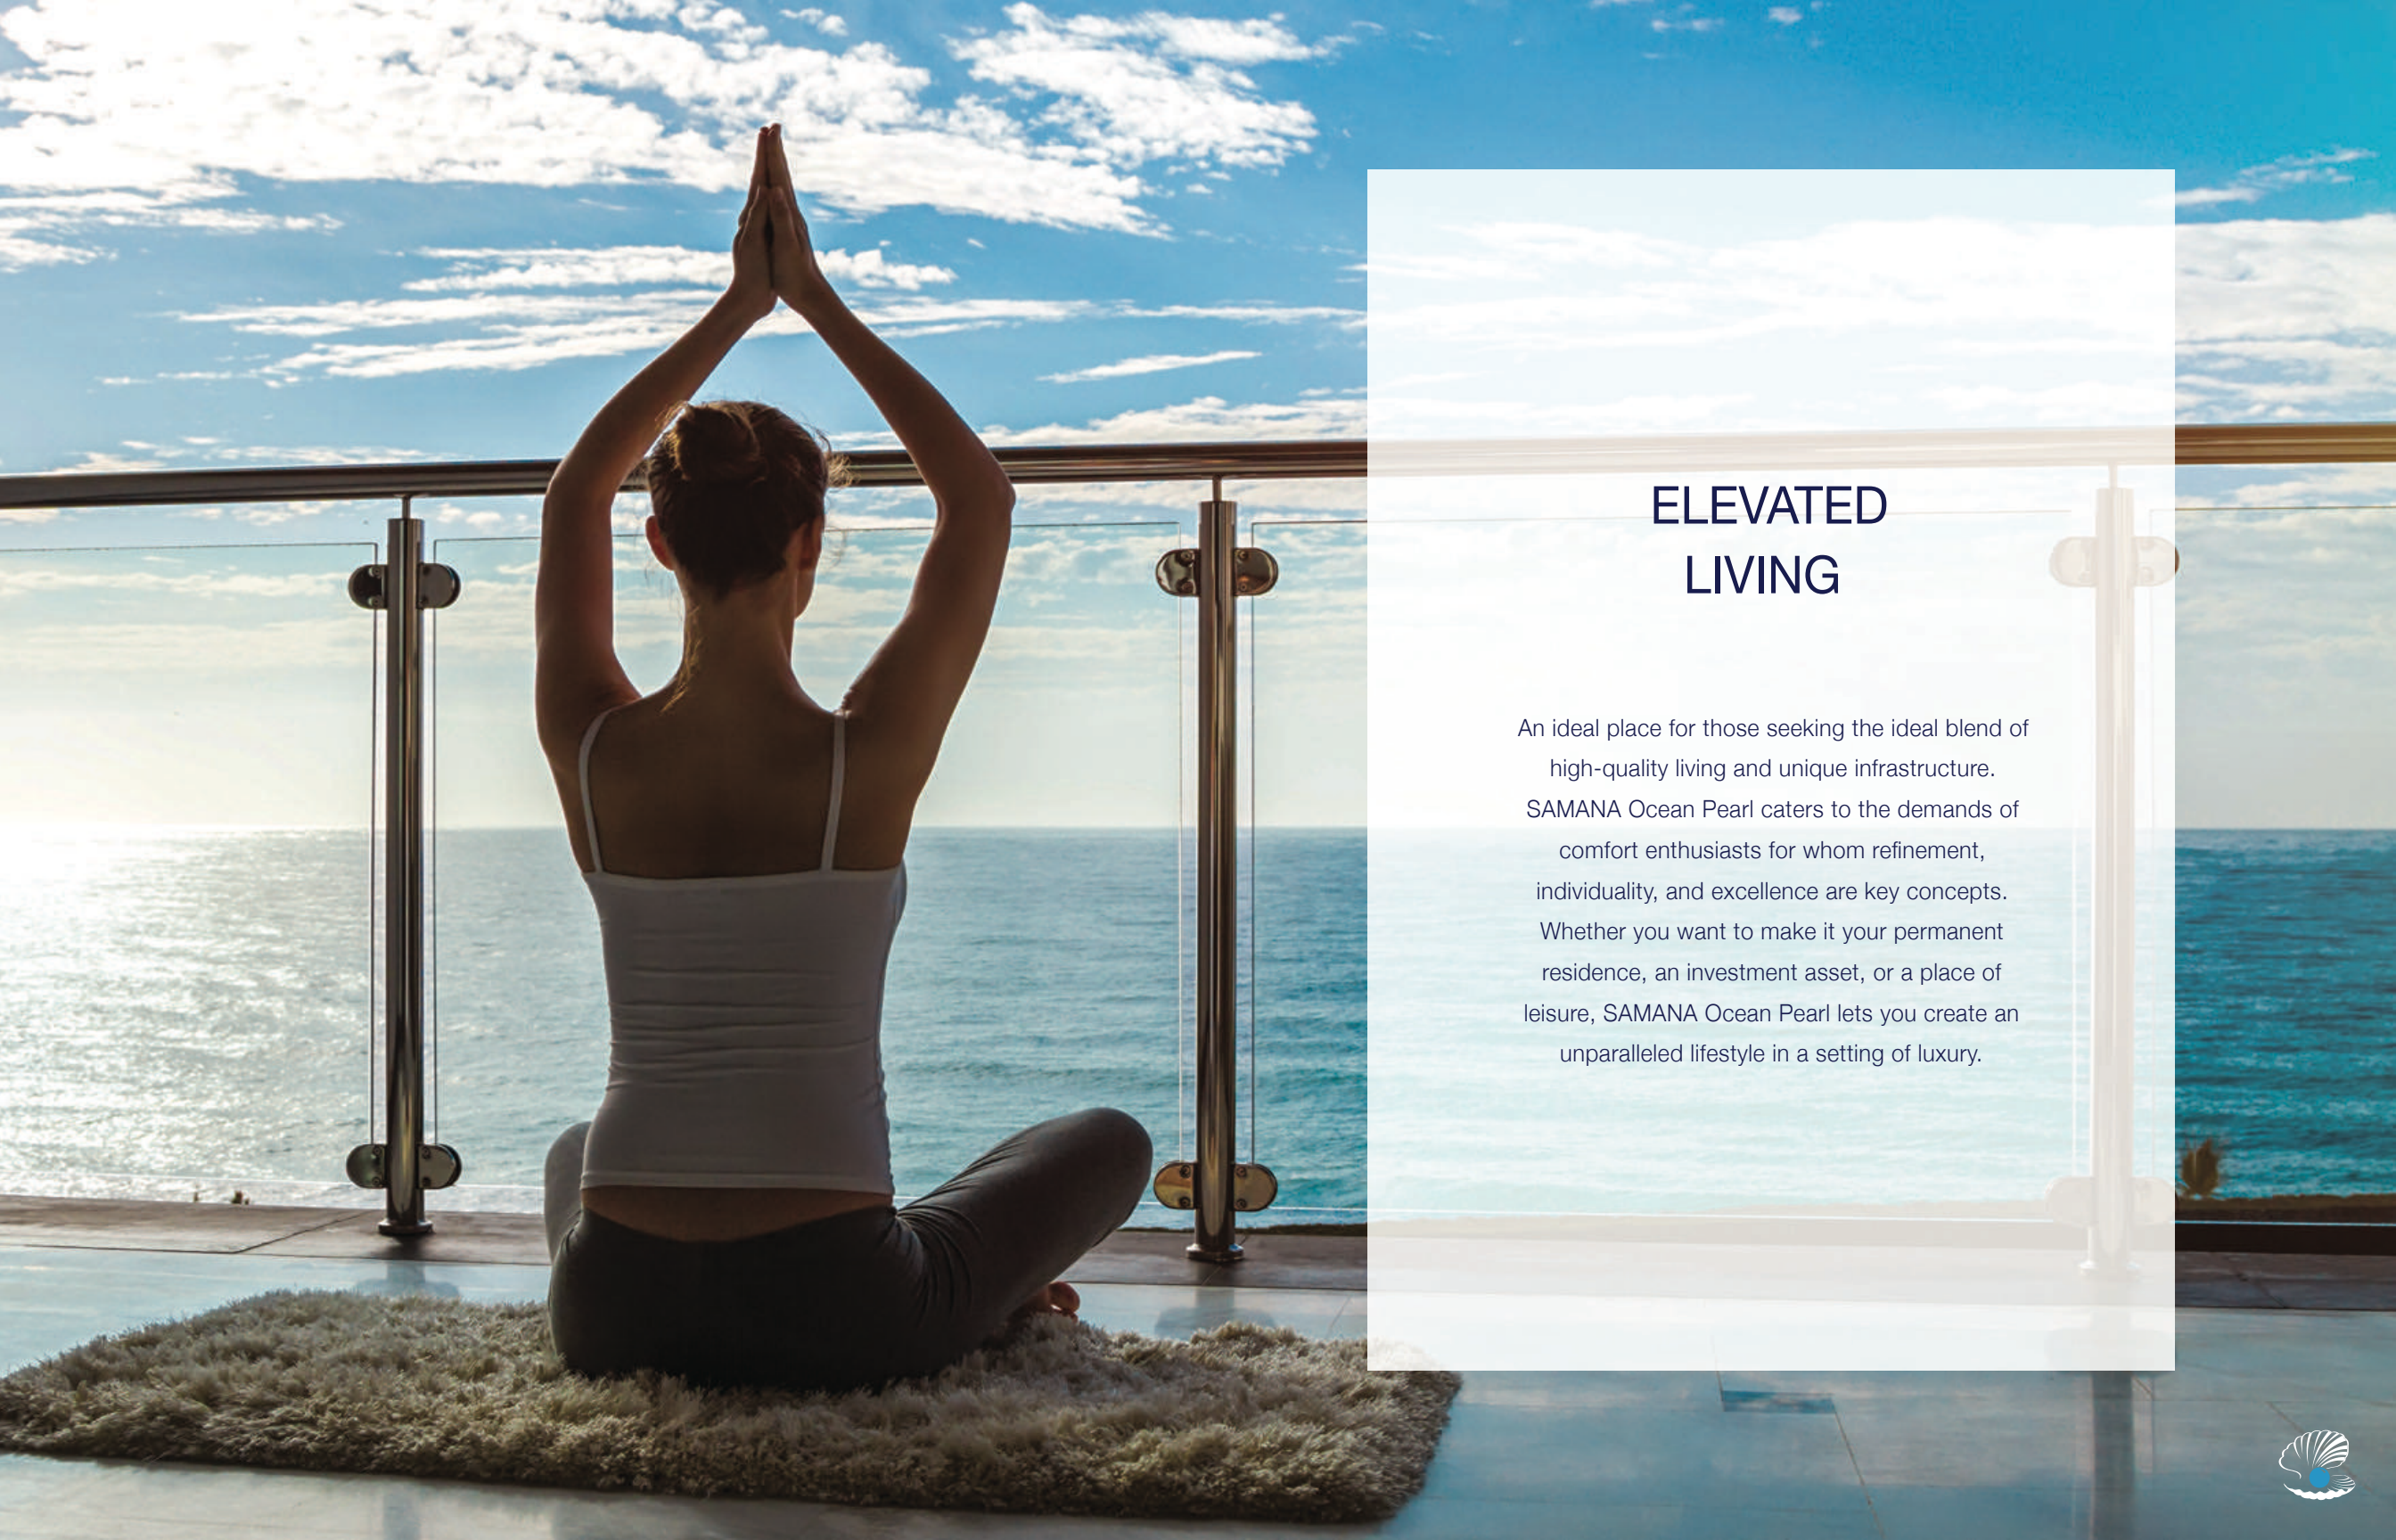

ELEVATED LIVING

An ideal place for those seeking the ideal blend of high-quality living and unique infrastructure. SAMANA Ocean Pearl caters to the demands of comfort enthusiasts for whom refinement, individuality, and excellence are key concepts. Whether you want to make it your permanent residence, an investment asset, or a place of leisure, SAMANA Ocean Pearl lets you create an unparalleled lifestyle in a setting of luxury.