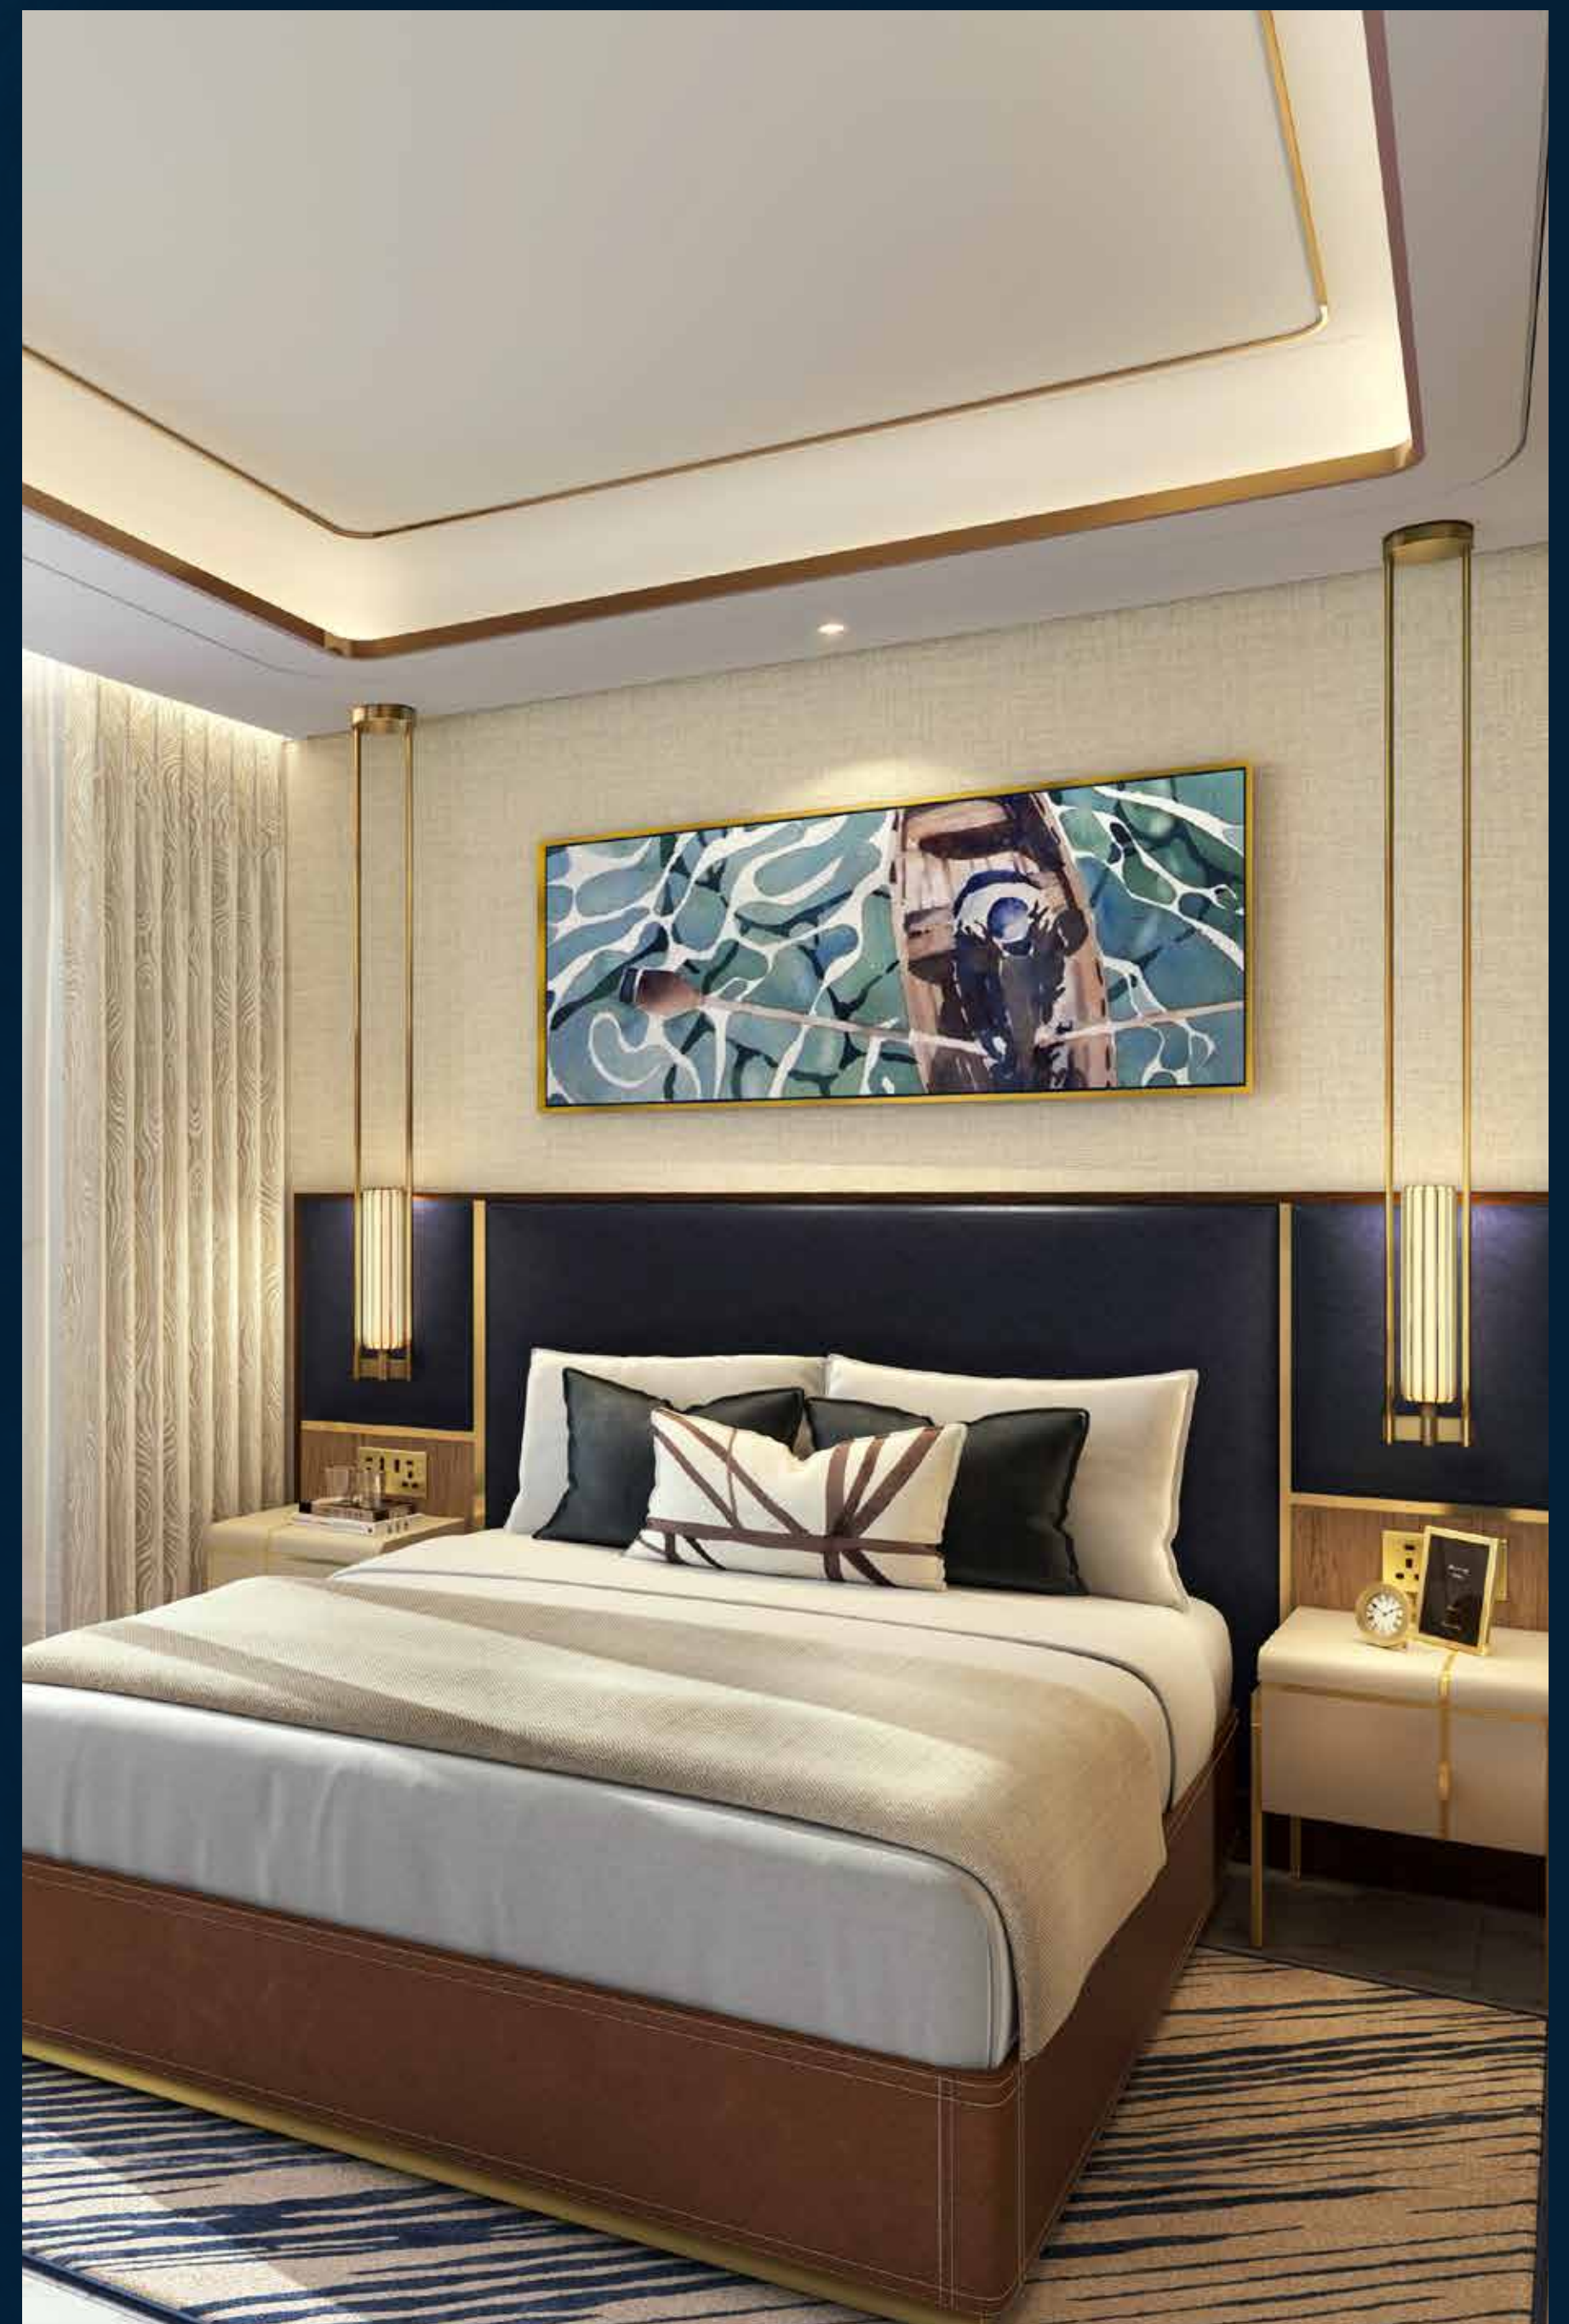

de GRISOGONO
GENEVE

G

2

FLOAT IN ULTRA-LUXURY

Sleek white and gold features line the ceilings and walls, while the large windows let in lavish amounts of sunlight, letting you enjoy the stunning sea views.