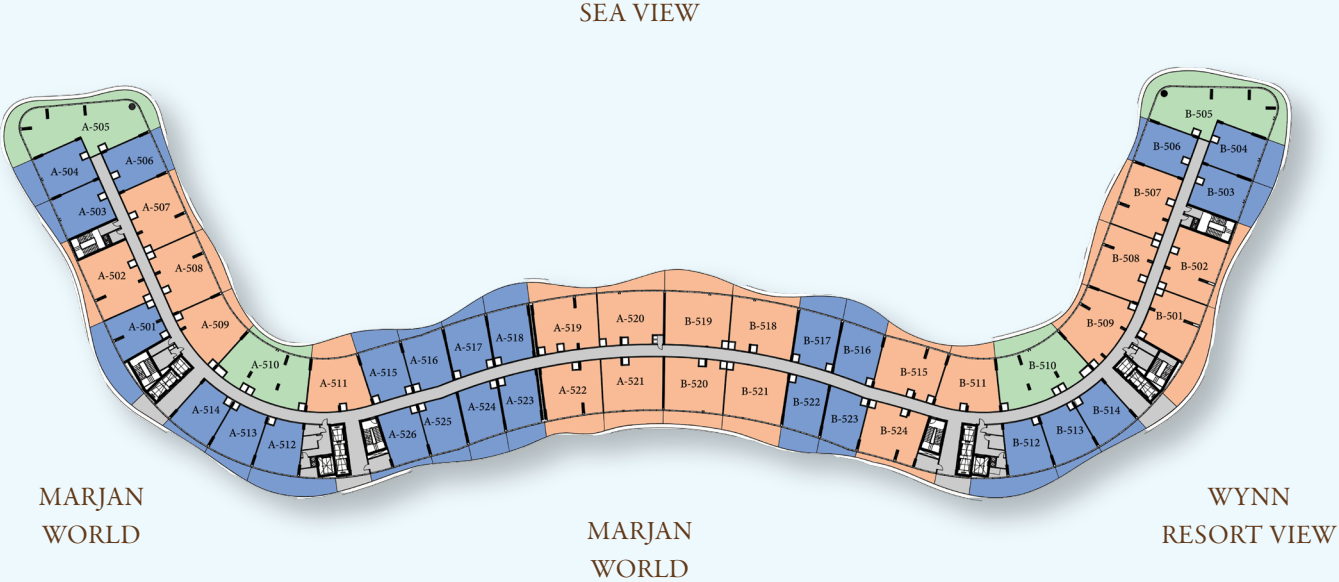

Sky Lounge

Ground Floor Plan

-  Commercial Place
-  Chalets
-  F and B

AL MARJAN
WORLD

WYNN
RESORTS VIEW

AL MARJAN
WORLD

1st Floor Plan

-  1 Bedroom Units
-  2 Bedroom Units
-  3 Bedroom Units
-  Lower Duplex

AL MARJAN
WORLD

SEA VIEW

WYNN
RESORTS VIEW

AL MARJAN
WORLD

2nd Floor Plan

-  1 Bedroom Units
-  2 Bedroom Units
-  3 Bedroom Units
-  Upper Duplex

3rd Floor Plan

-  1 Bedroom Units
-  2 Bedroom Units
-  3 Bedroom Units

4th Floor Plan

-  1 Bedroom Units
-  2 Bedroom Units
-  3 Bedroom Units

5th Floor Plan

-  1 Bedroom Units
-  2 Bedroom Units
-  3 Bedroom Units

6th Floor Plan

-  1 Bedroom Units
-  2 Bedroom Units
-  3 Bedroom Units