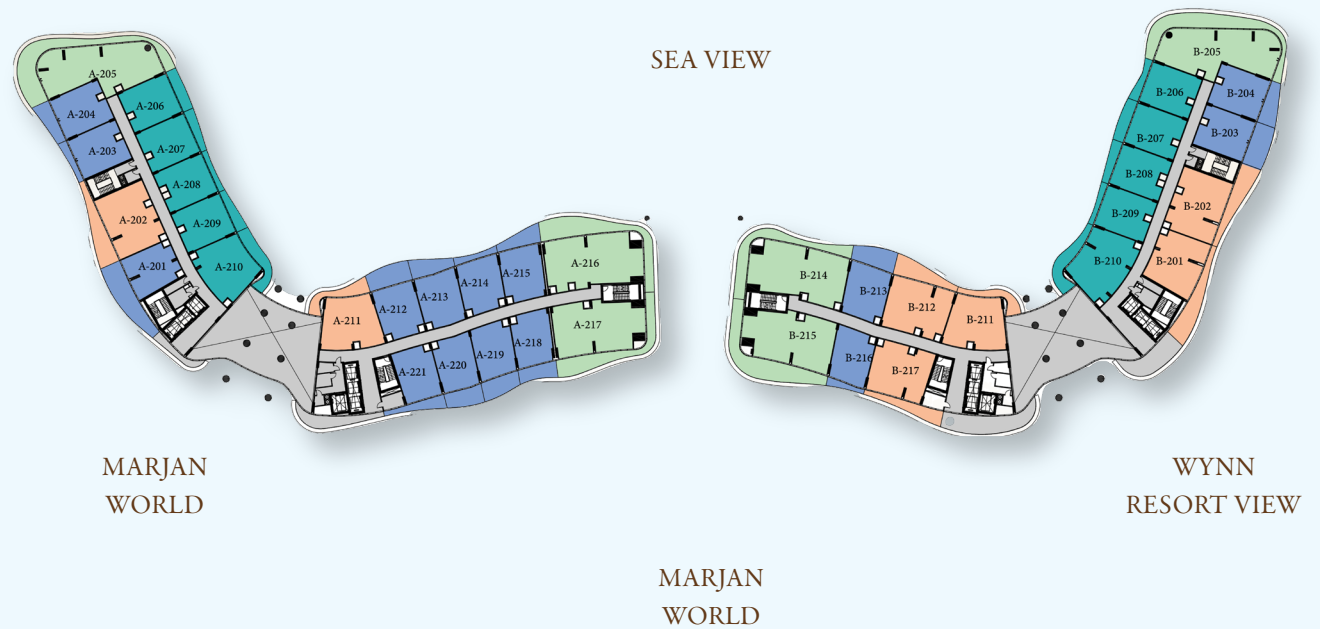

Sky Lounge

Ground Floor Plan

-  Commercial Place
-  Chalets
-  F and B

AL MARJAN
WORLD

WYNN
RESORTS VIEW

AL MARJAN
WORLD

1st Floor Plan

-  1 Bedroom Units
-  2 Bedroom Units
-  3 Bedroom Units
-  Lower Duplex

AL MARJAN
WORLD

SEA VIEW

WYNN
RESORTS VIEW

AL MARJAN
WORLD

2nd Floor Plan

-  1 Bedroom Units
-  2 Bedroom Units
-  3 Bedroom Units
-  Upper Duplex

3rd Floor Plan

-  1 Bedroom Units
-  2 Bedroom Units
-  3 Bedroom Units

4th Floor Plan

-  1 Bedroom Units
-  2 Bedroom Units
-  3 Bedroom Units

5th Floor Plan

-  1 Bedroom Units
-  2 Bedroom Units
-  3 Bedroom Units

6th Floor Plan

-  1 Bedroom Units
-  2 Bedroom Units
-  3 Bedroom Units