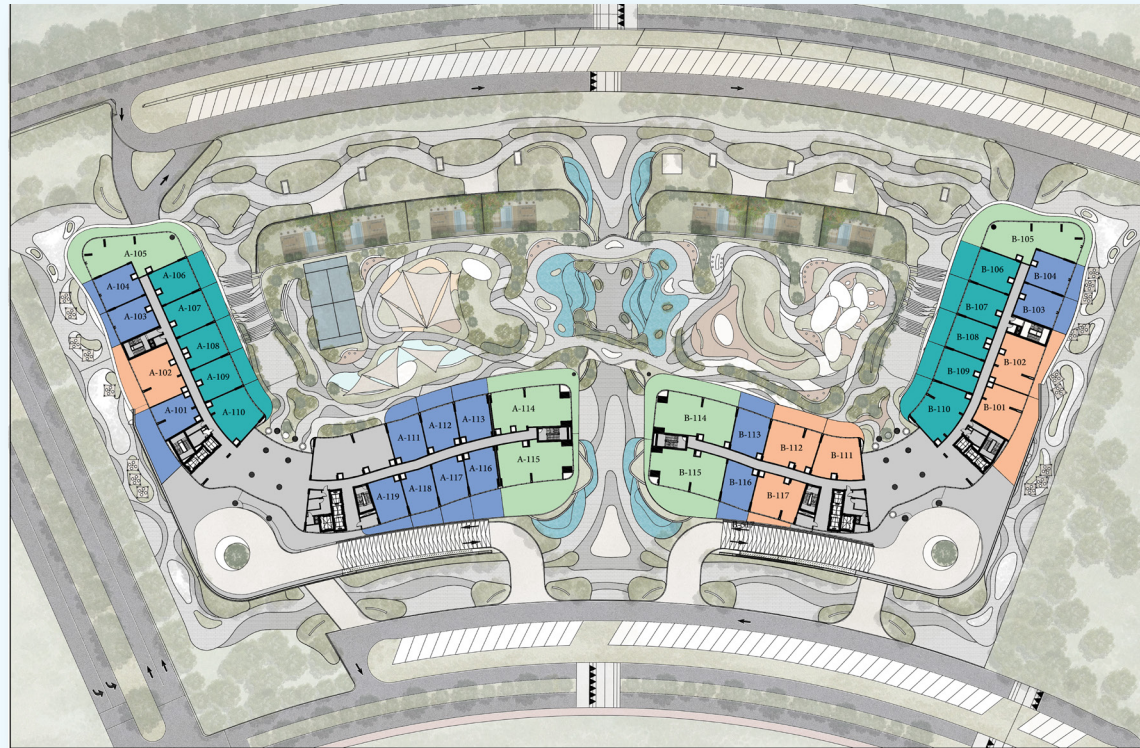

AMENITIES

La Mazzoni's Version
of Powerhouse

Paddle Court

Library

Kid's Pool and
Play Area

Co-working Space

Tranquility Temple

Connoisseur's Corner

Sky Lounge

Ground Floor Plan

-  Commercial Place
-  Chalets
-  F and B

AL MARJAN
WORLD

WYNN
RESORTS VIEW

AL MARJAN
WORLD

1st Floor Plan

-  1 Bedroom Units
-  2 Bedroom Units
-  3 Bedroom Units
-  Lower Duplex

AL MARJAN
WORLD

SEA VIEW

WYNN
RESORTS VIEW

AL MARJAN
WORLD

2nd Floor Plan

-  1 Bedroom Units
-  2 Bedroom Units
-  3 Bedroom Units
-  Upper Duplex

3rd Floor Plan

-  1 Bedroom Units
-  2 Bedroom Units
-  3 Bedroom Units