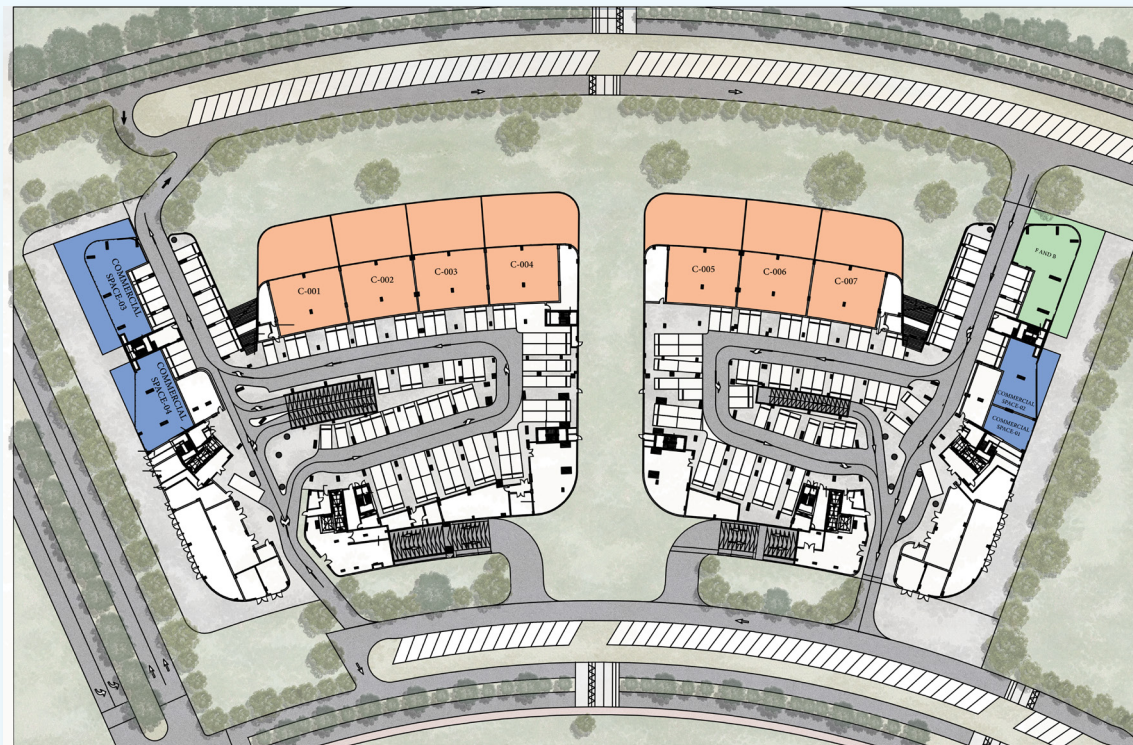

AMENITIES

La Mazzoni's Version
of Powerhouse

Paddle Court

Library

Kid's Pool and
Play Area

Co-working Space

Tranquility Temple

Connoisseur's Corner

Sky Lounge

Ground Floor Plan

-  Commercial Place
-  Chalets
-  F and B

AL MARJAN
WORLD

WYNN
RESORTS VIEW

AL MARJAN
WORLD

1st Floor Plan

-  1 Bedroom Units
-  2 Bedroom Units
-  3 Bedroom Units
-  Lower Duplex

AL MARJAN
WORLD

SEA VIEW

WYNN
RESORTS VIEW

AL MARJAN
WORLD

2nd Floor Plan

-  1 Bedroom Units
-  2 Bedroom Units
-  3 Bedroom Units
-  Upper Duplex

3rd Floor Plan

-  1 Bedroom Units
-  2 Bedroom Units
-  3 Bedroom Units