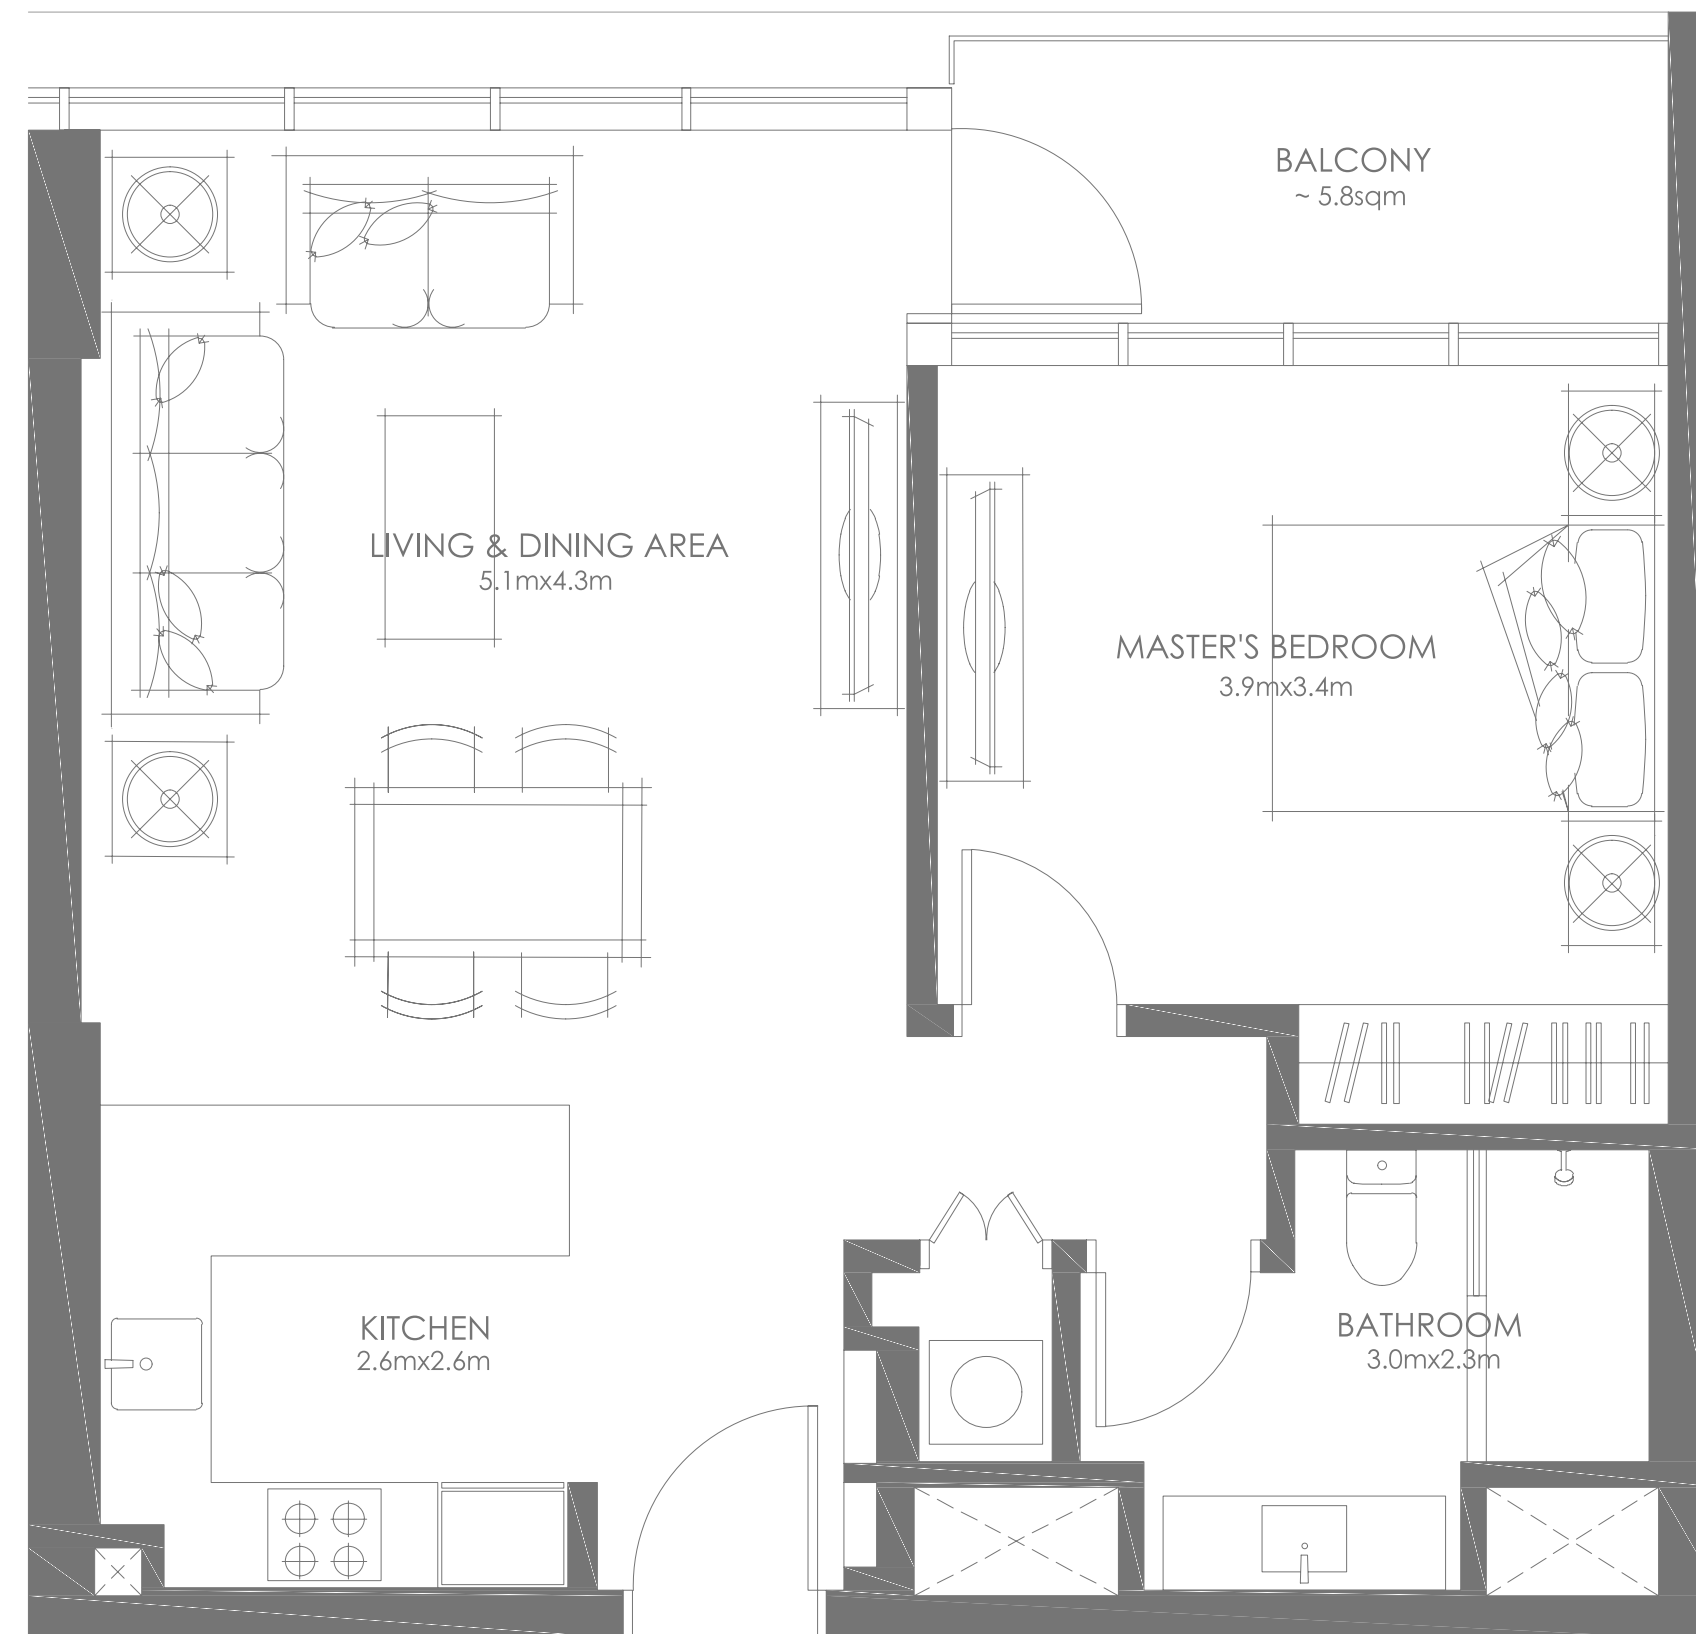

GROVE
MUSEUM
VIEWS

ENHANCED LOBBIES

TO INCLUDE INTEGRATED COMMUNITY SPACES

Lounge & art
workshop space

Lounge space with
a library & luxury
workspace

Themed interior
design of the lobbies

Residents
café

Lounge space
with music lab

A close-up photograph of a yellow pencil with water droplets on its tip, set against a blurred background of a green plant.

FLOORPLANS

GROVE MUSEUM VIEWS

STUDIO - TYPE 1

STUDIO - TYPE 2

GROVE
MUSEUM
VIEWS

1 BEDROOM

GROVE MUSEUM VIEWS

2 BEDROOMS TYPE - 1

GROVE MUSEUM VIEWS

2 BEDROOMS TYPE - 2

FOOD HALL

FOOD HALL