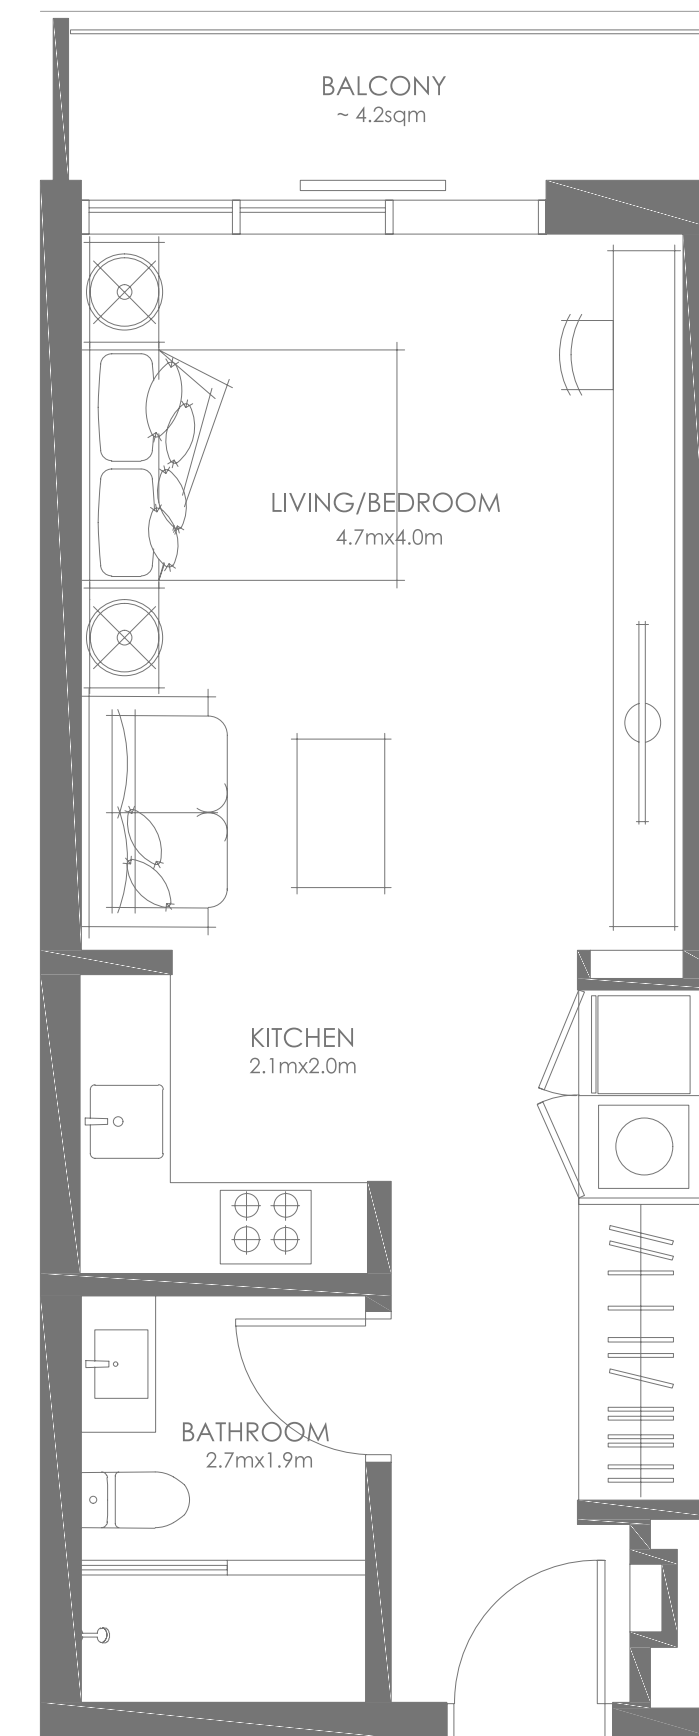

A close-up photograph of a yellow pencil with water droplets on its tip, set against a blurred background of a green plant.

FLOORPLANS

GROVE MUSEUM VIEWS

STUDIO - TYPE 1

STUDIO - TYPE 2

GROVE
MUSEUM
VIEWS

1 BEDROOM

GROVE MUSEUM VIEWS

2 BEDROOMS TYPE - 1

GROVE MUSEUM VIEWS

2 BEDROOMS TYPE - 2

FOOD HALL

FOOD HALL