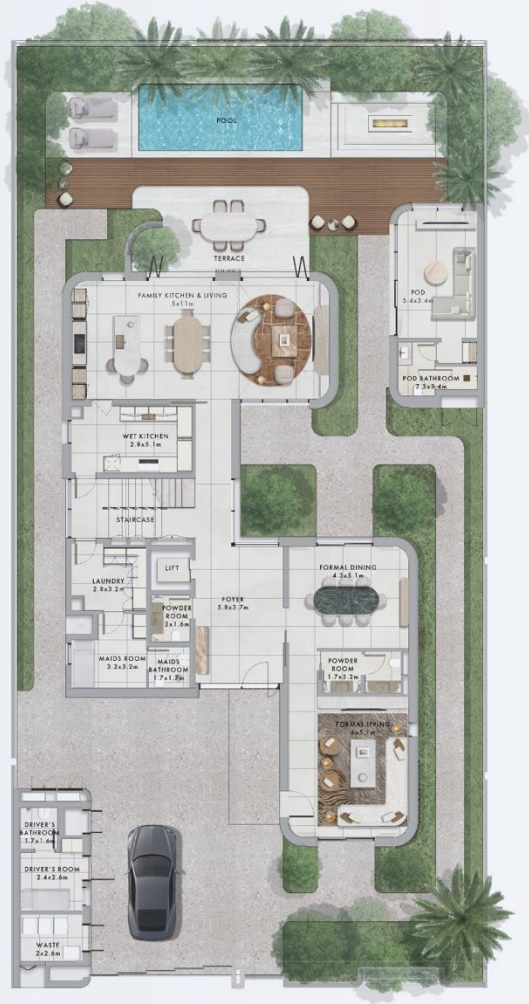

4BED INLAND FRONT

4BED INLAND BACK

4-BED INLAND VILLA

Light Scheme

Average area: 481 SQM

4-BED INLAND VILLA

Dark Scheme

Average area: 481 SQM