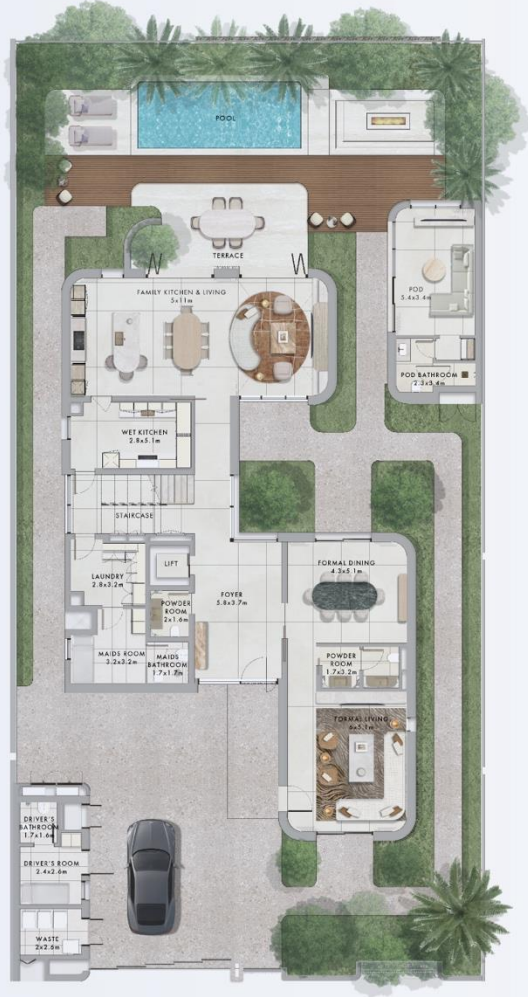

4BED INLAND FRONT

4BED INLAND BACK

4-BED INLAND VILLA

Light Scheme

Average area: 481 SQM

4-BED INLAND VILLA

Dark Scheme

Average area: 481 SQM