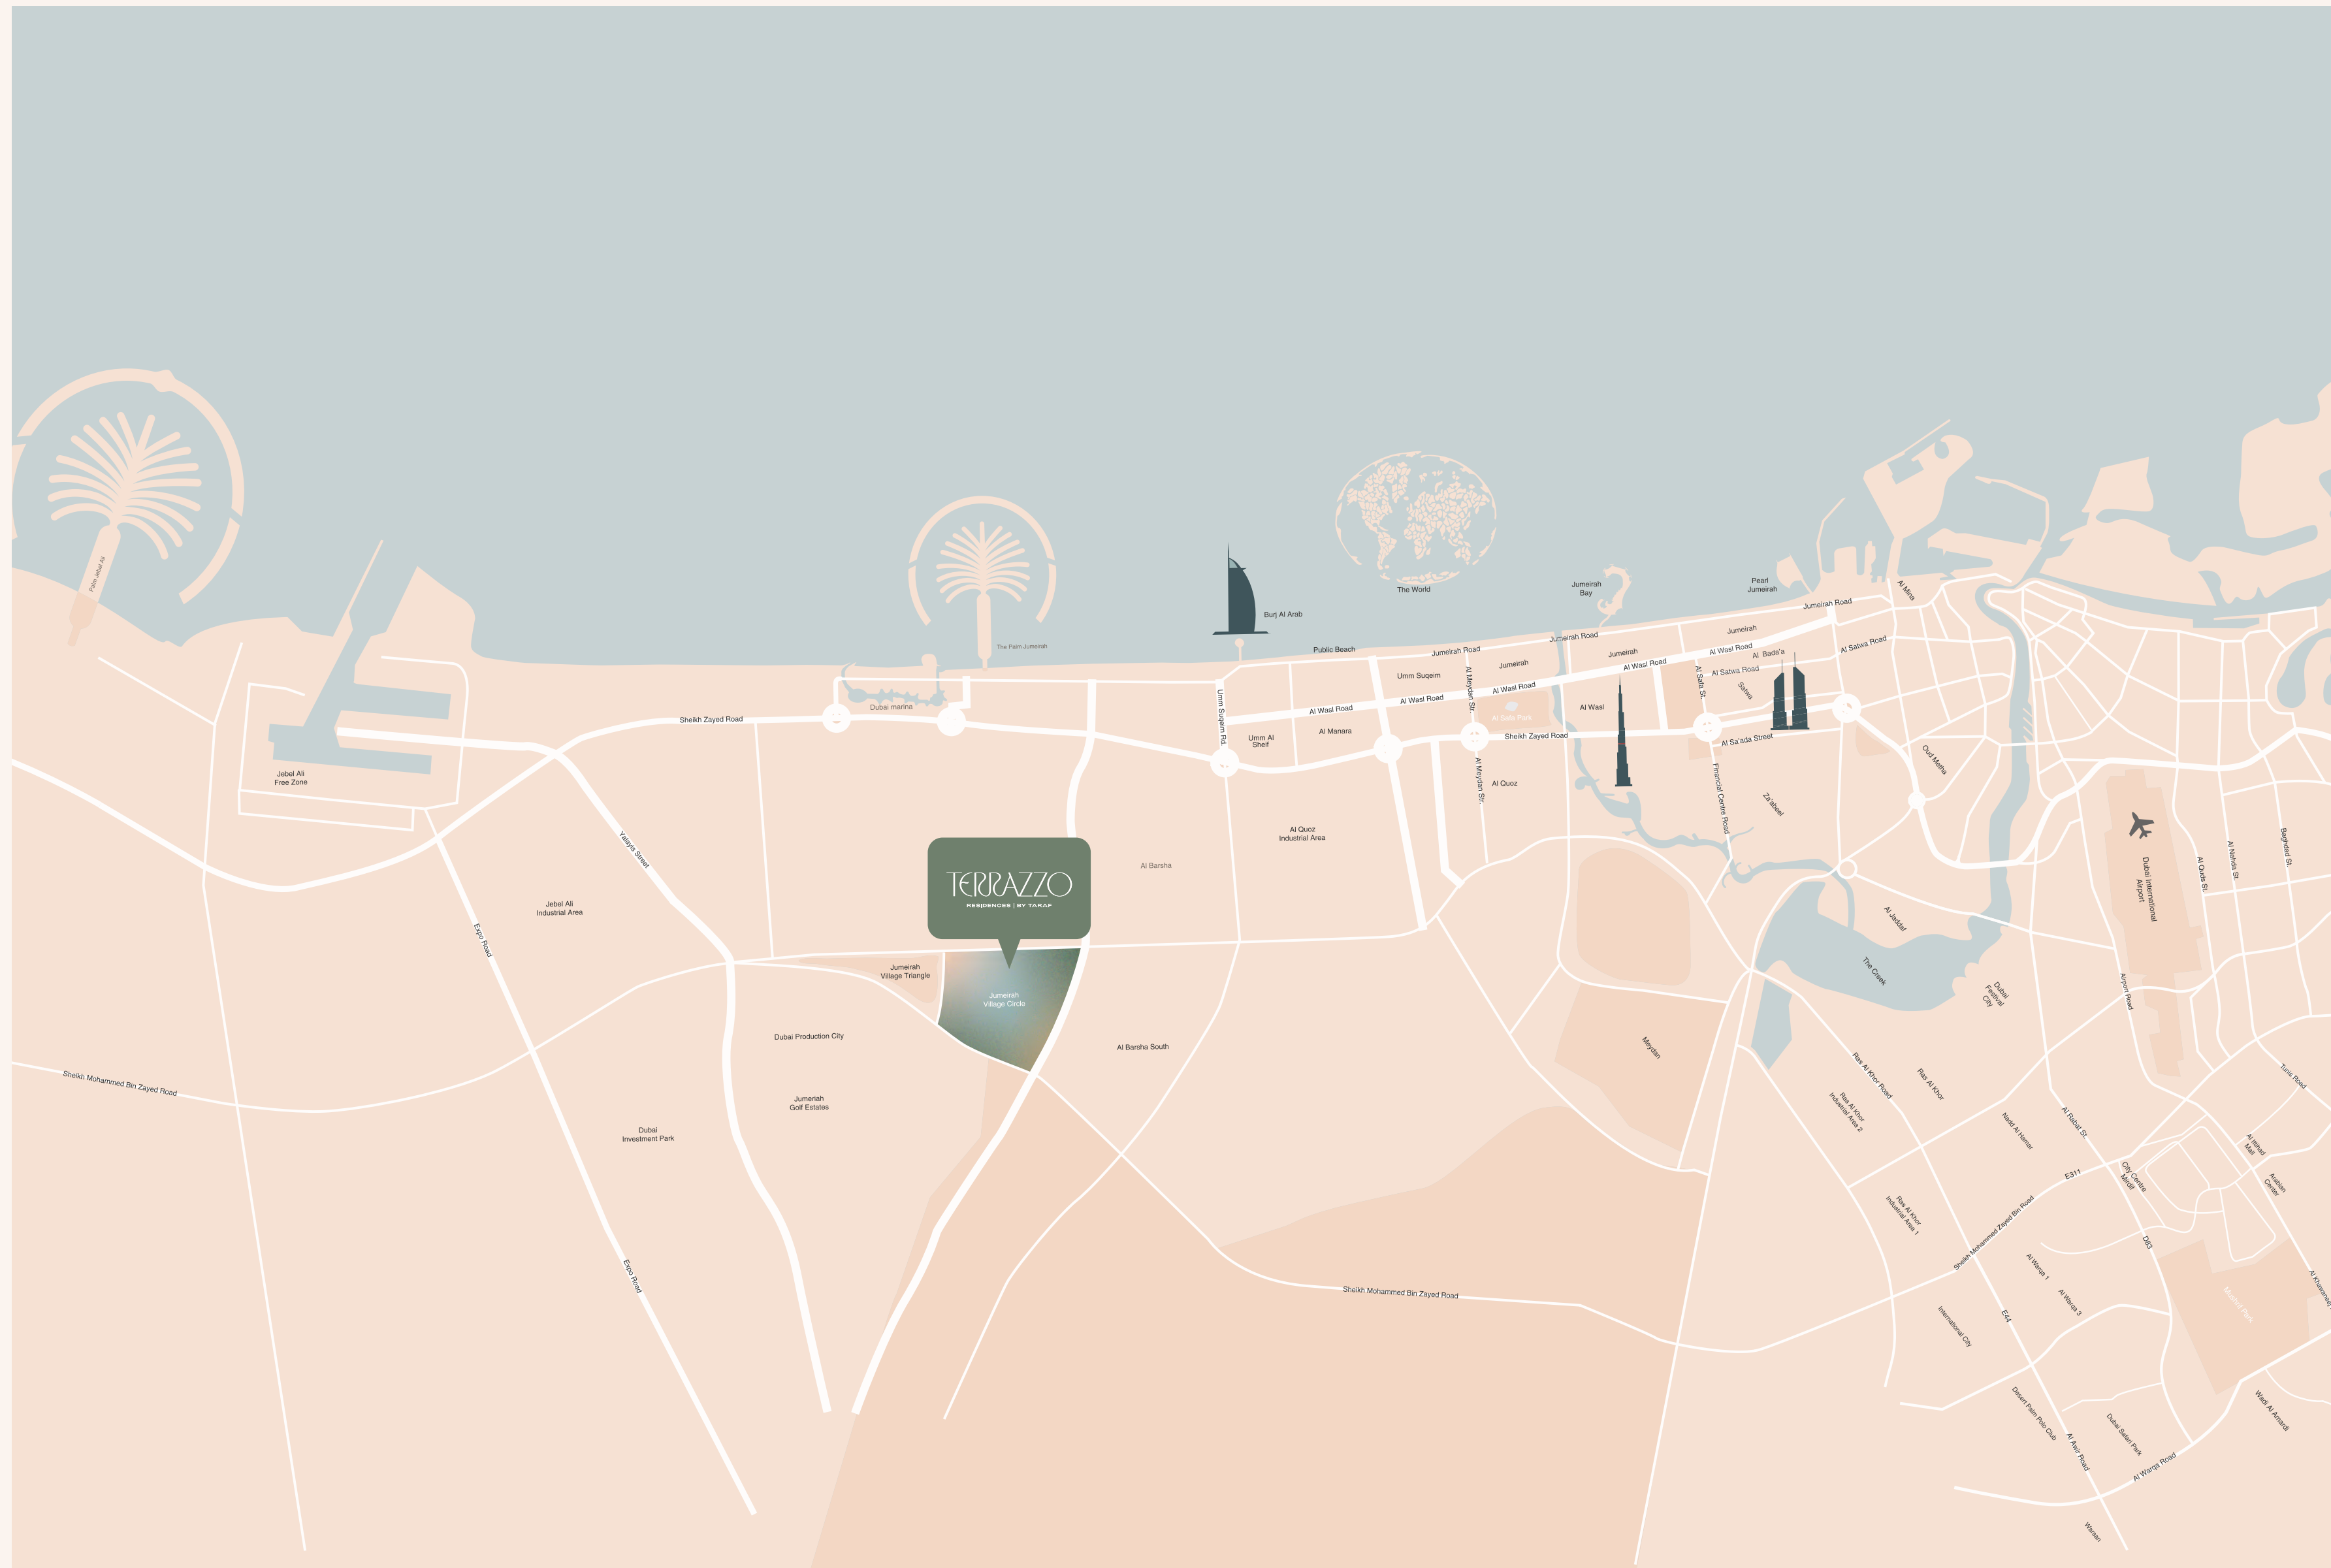

TERRAZZO

RESIDENCES | BY TARAF

Terrazzo the Harmony of Life

Discover the zenith of luxury & serenity at Terrazzo.

The Location

The background is a solid dark green color. It features faint, dotted patterns of leaves and stems. One large leaf pattern is in the upper left, and another is in the lower right. The stems are thin and curved, crossing the frame.

About JVC

Jumeirah Village Circle is home to a wealth of man-made parks for its residents to enjoy. With more than 40 well-kept green areas, JVC has become the place to be for those looking to get back to nature. Its location is well connected to major roads such as Al Khail Road and Hessa Street, so travelling around Dubai for business or pleasure is accessible. It has an abundance of retail stores at Circle Mall and an exhaustive list of restaurants, bars, and cafe options. JVC has become an increasingly popular area to live in Dubai.

Stay Connected

Terrazzo's prime location offers easy access to Al Khail Road and Hessa Street, putting the whole city within your reach.

- Connected to three main highways such as Al Khail, Hessa, and MBZ road
- 5 min away from circle mall and JVC park
- 15 min drive from Dubai's top beaches: JBR, Dubai Marina, Palm Jumeirah.
- Right across from JVC biggest community park offering 360 views of lush greenery and absolute serenity.
- Facilities: THE CIRCLE MALL, JSS International School, Ladybird Nursery JVC, Right Health.