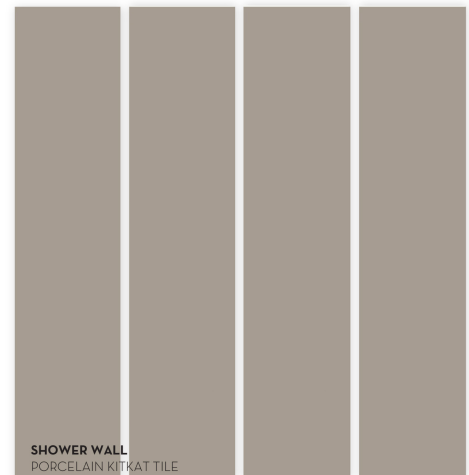

KITCHEN ISLAND BASE (FLUTED), BACKSPLASH,
BATHROOM NICHE, VANITY COUNTERTOP
RECONSTITUTED STONE

SHOWER GLASS
TINTED GLASS

KITCHEN ISLAND COUNTERTOP
ENGINEERED STONE

SANITARY &
HARDWARE
MATT BLACK

SHOWER WALL
PORCELAIN KITKAT TILE