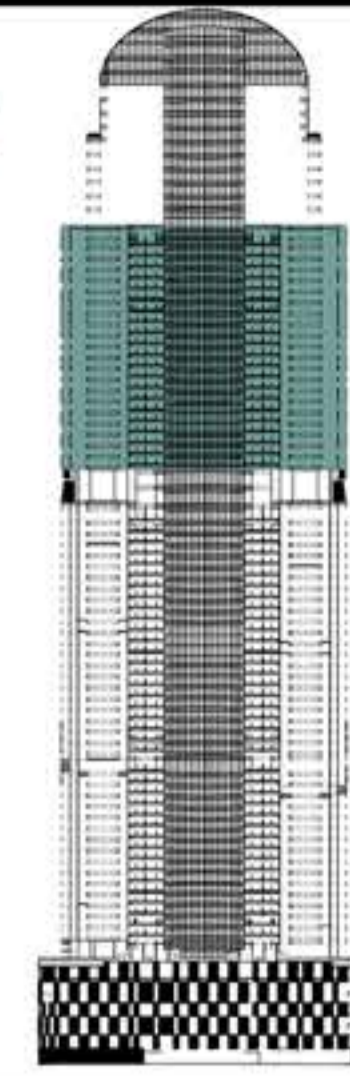

KEY SECTION

17 Levels 49--69

1 Bedroom

Suite Area :	910 ft²	84.5m²
Balcony Area :	136 ft²	16.68m²
Total Area :	1046 ft²	97.18m²

Abu Dhabi

Meydan