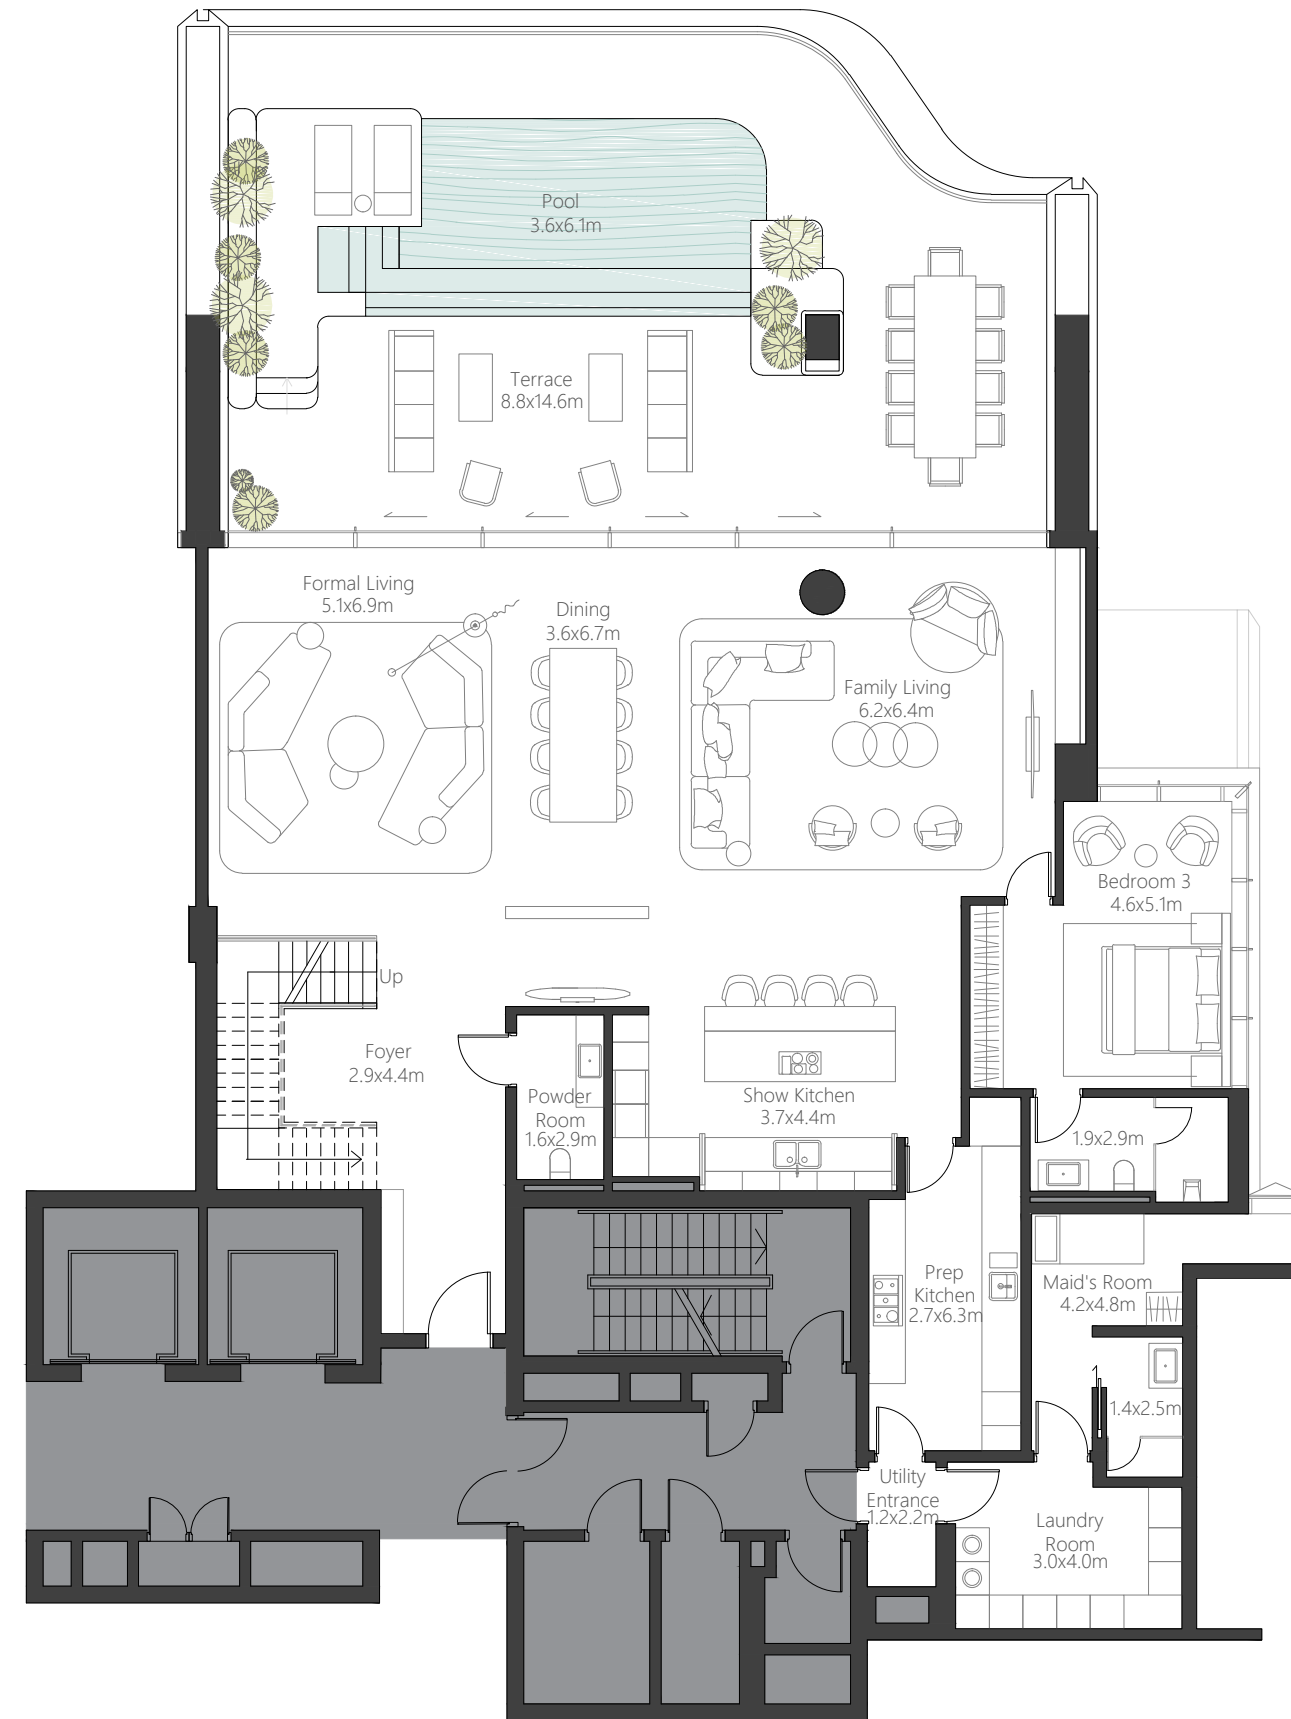

THE ALBA

RESIDENCES, DUBAI

DORCHESTER COLLECTION

4 BEDROOM DUPLEX

Residence	502 sq.m.	5,403 sq.ft.
Terrace	140 sq.m.	1,509 sq.ft.
Total	642 sq.m.	6,912 sq.ft.

Ocean View

City Skyline View

Marina Skyline View

Beach View

LOWER

UPPER

The images, artist representations, amenities and interior decorations, finishes, appliances and furnishings contained in this brochure are provided for illustrative purposes only. Nothing in this brochure and/or any accompanying document and/or communication from OMNIYAT (whether verbal or in writing) constitutes a promise, representation and/ or warranty in any form whatsoever. OMNIYAT reserves the right to substitute at any time without notice all or parts of the materials, appliances, equipment, fixtures and other construction and design details specified herein with similar materials, appliances, equipment and/or fixtures of equal or better quality, determined at the sole discretion of OMNIYAT. All square footages and dimensions are approximate only and may be subject to change at any time without notice.