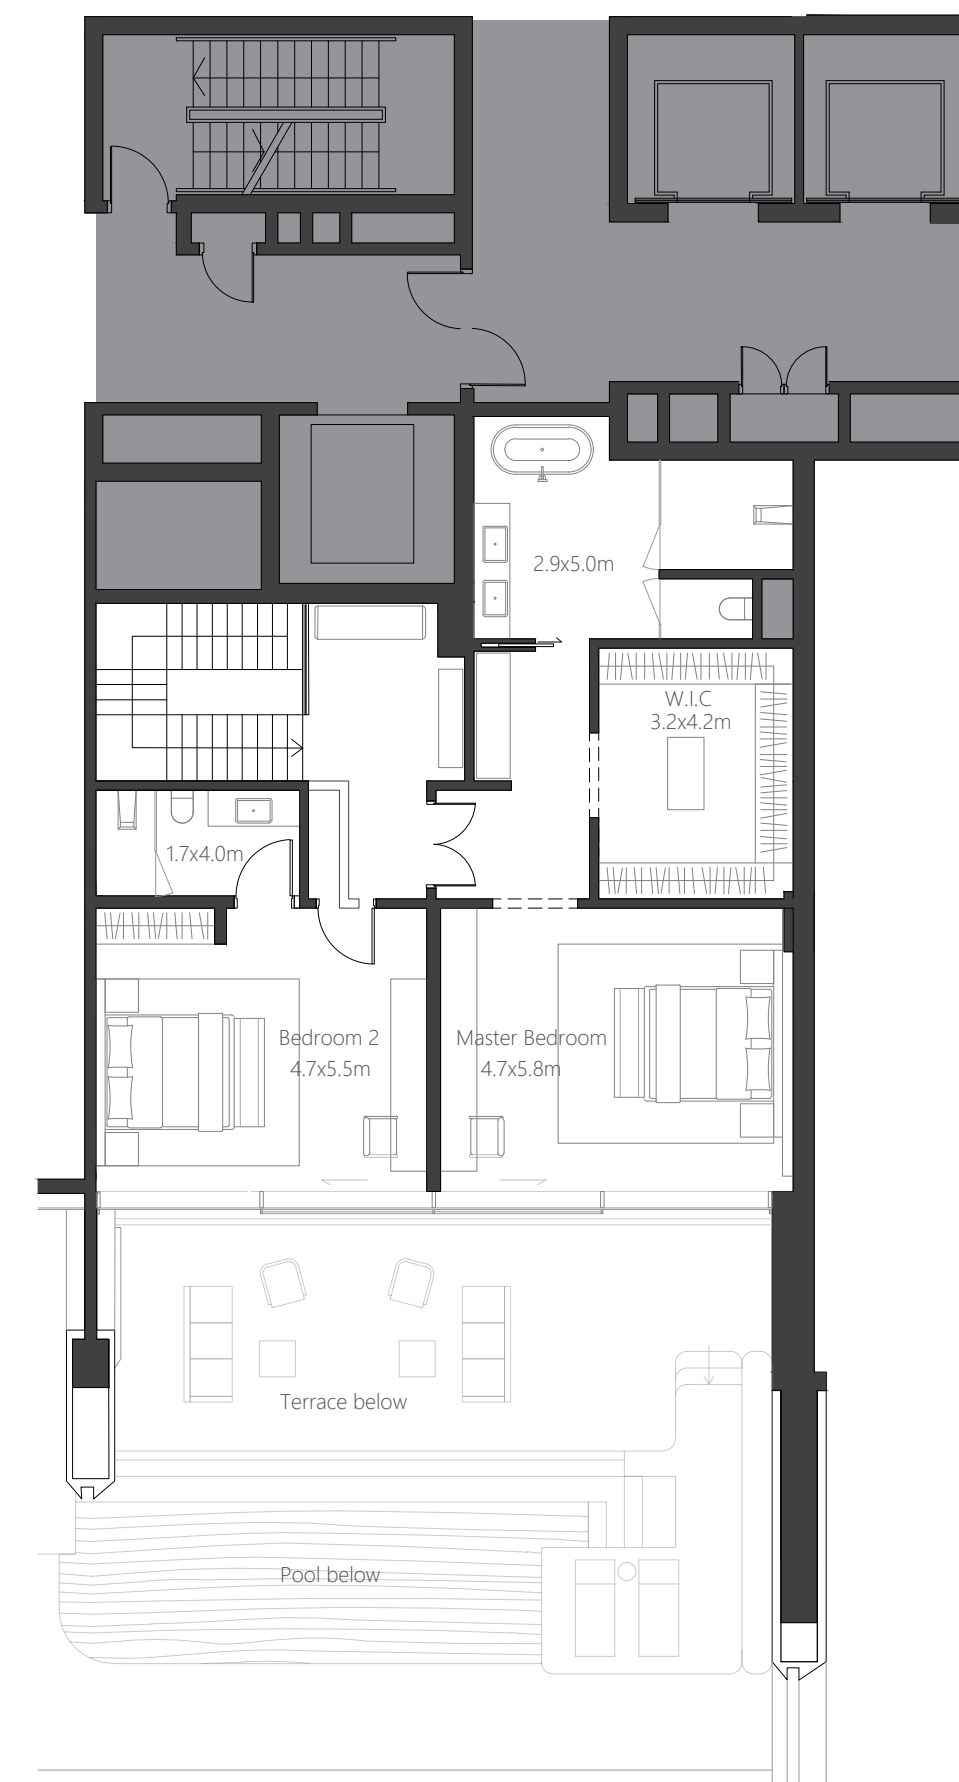

THE ALBA

RESIDENCES, DUBAI

DORCHESTER COLLECTION

3 BEDROOM DUPLEX

Residence	369 sq.m.	3,971 sq.ft.
Terrace	150 sq.m.	1,614 sq.ft.
Total	519 sq.m.	5,586 sq.ft.

Ocean View

City Skyline View

Marina Skyline View

Beach View

LOWER

UPPER

The images, artist representations, amenities and interior decorations, finishes, appliances and furnishings contained in this brochure are provided for illustrative purposes only. Nothing in this brochure and/or any accompanying document and/or communication from OMNIYAT (whether verbal or in writing) constitutes a promise, representation and/ or warranty in any form whatsoever. OMNIYAT reserves the right to substitute at any time without notice all or parts of the materials, appliances, equipment, fixtures and other construction and design details specified herein with similar materials, appliances, equipment and/or fixtures of equal or better quality, determined at the sole discretion of OMNIYAT. All square footages and dimensions are approximate only and may be subject to change at any time without notice.