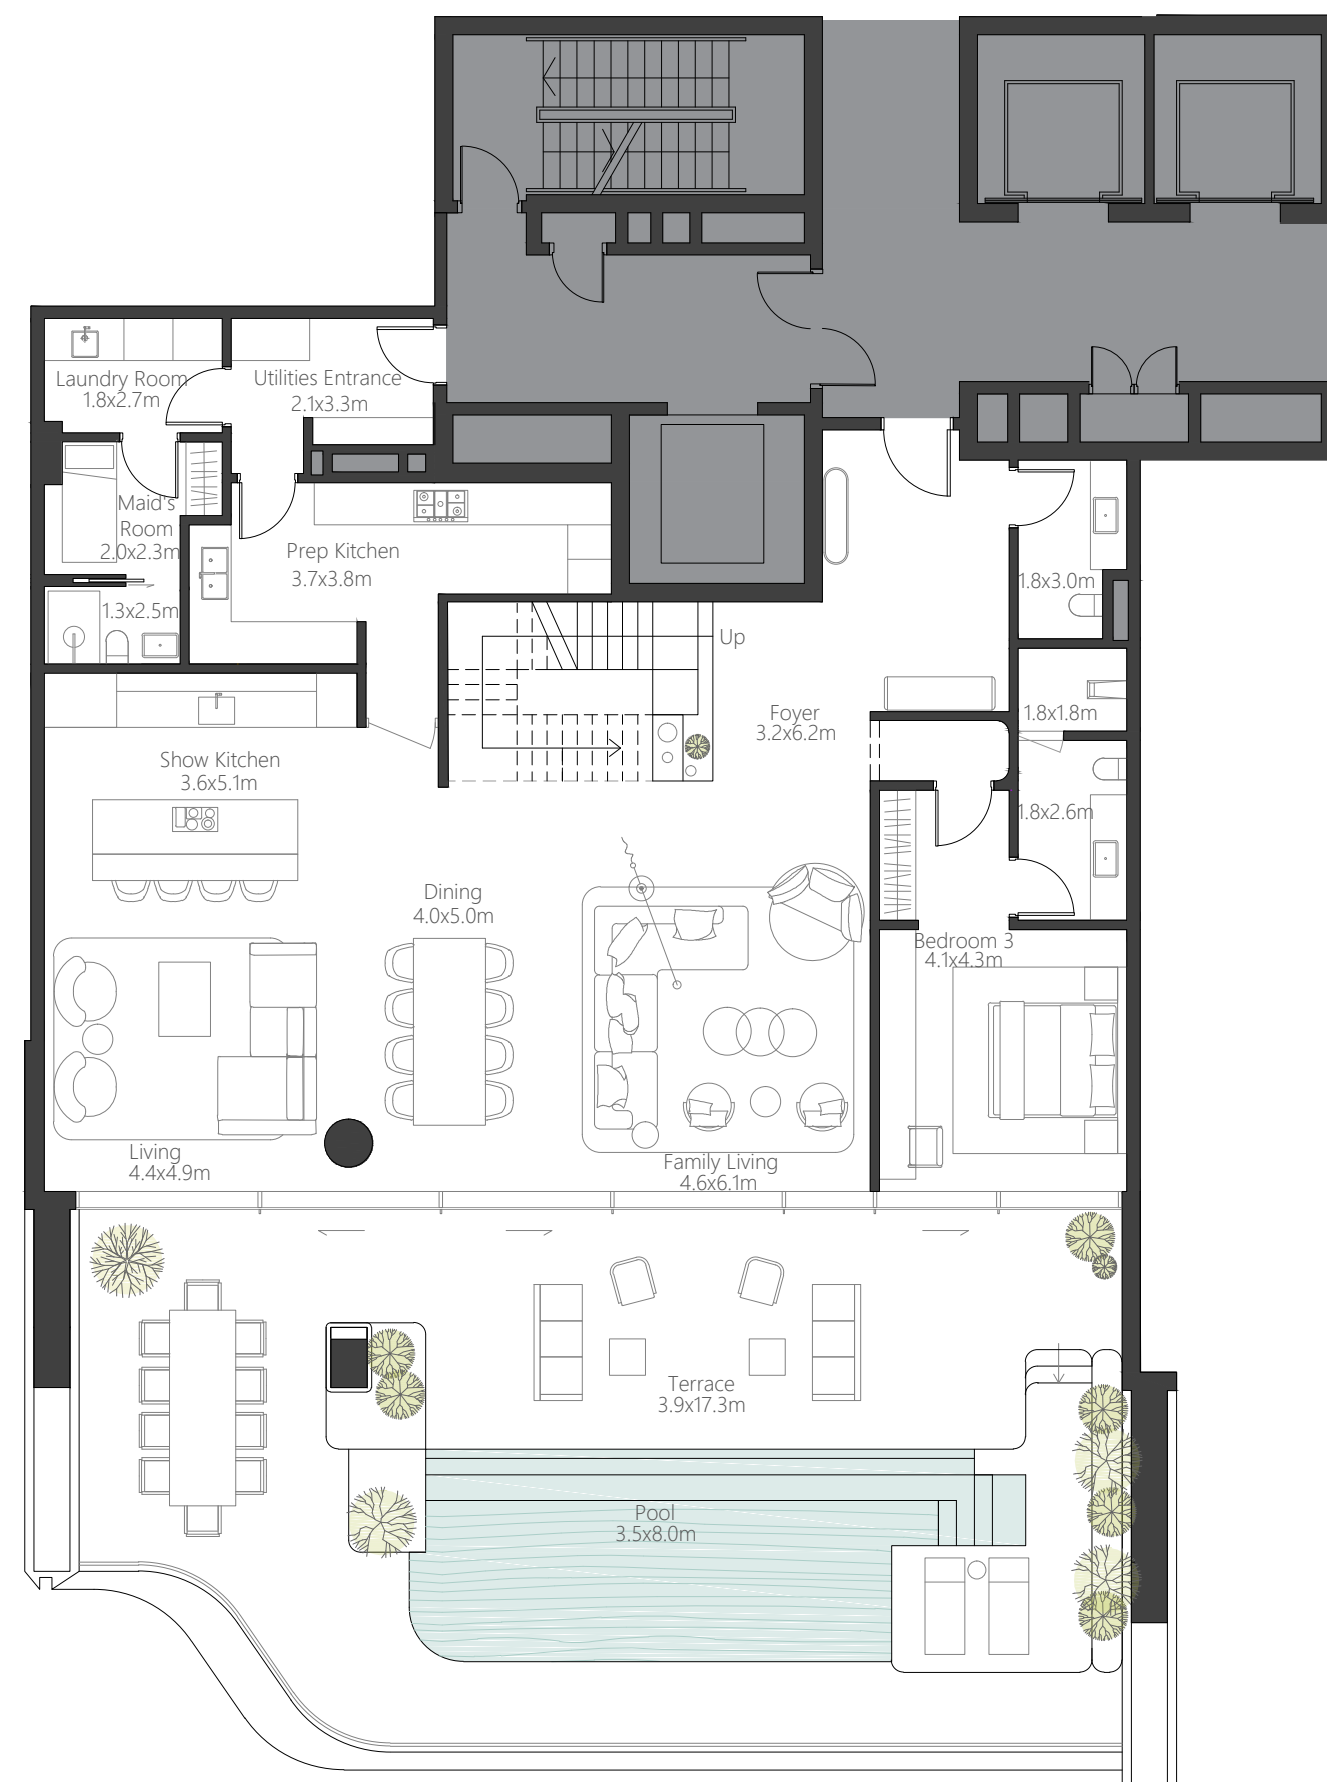

THE ALBA

RESIDENCES, DUBAI

DORCHESTER COLLECTION

3 BEDROOM DUPLEX

Residence	369 sq.m.	3,971 sq.ft.
Terrace	150 sq.m.	1,614 sq.ft.
Total	519 sq.m.	5,586 sq.ft.

Ocean View

City Skyline View

Marina Skyline View

Beach View

LOWER

UPPER

The images, artist representations, amenities and interior decorations, finishes, appliances and furnishings contained in this brochure are provided for illustrative purposes only. Nothing in this brochure and/or any accompanying document and/or communication from OMNIYAT (whether verbal or in writing) constitutes a promise, representation and/ or warranty in any form whatsoever. OMNIYAT reserves the right to substitute at any time without notice all or parts of the materials, appliances, equipment, fixtures and other construction and design details specified herein with similar materials, appliances, equipment and/or fixtures of equal or better quality, determined at the sole discretion of OMNIYAT. All square footages and dimensions are approximate only and may be subject to change at any time without notice.