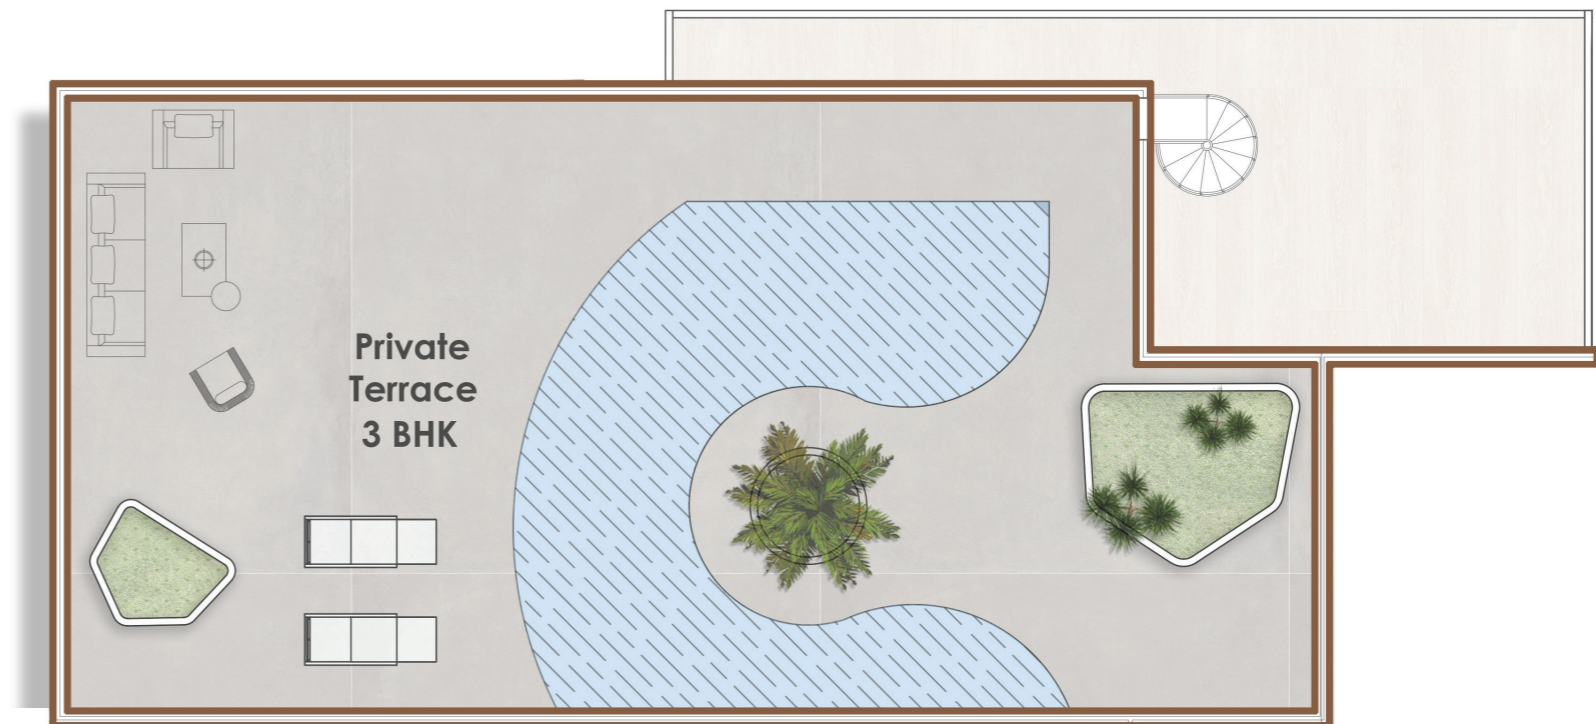

LEGADO

— BY PRESCOTT —

Sky Villa

Sky Villa One

Suite Area: 1169 sq.ft

Terrace Area: 1739 sq.ft

Total Area: 2908 sq.ft

Sky Villa Two

Suite Area: 1308 sq.ft

Terrace Area: 1667 sq.ft

Total Area: 2976 sq.ft

Sky Villa Three

Suite Area: 1497 sq.ft

Terrace Area: 1913 sq.ft

Total Area: 3411 sq.ft

Sky Villa Four

Suite Area: 1772 sq.ft

Terrace Area: 2355 sq.ft

Total Area: 4128 sq.ft