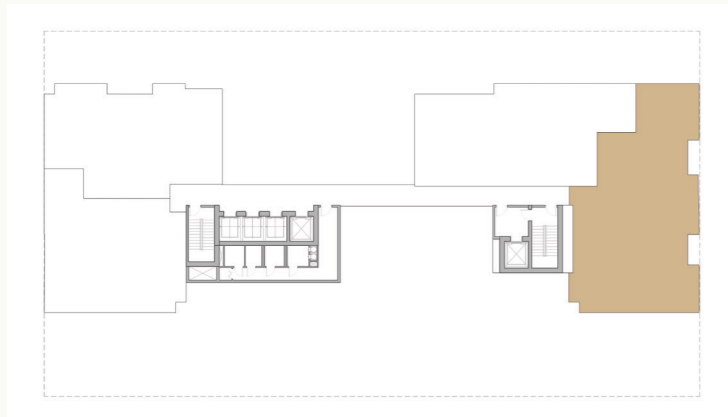

LEGADO

— BY PRESCOTT —

Sky Villa

Sky Villa One

Suite Area: 1169 sq.ft

Terrace Area: 1739 sq.ft

Total Area: 2908 sq.ft

Sky Villa Two

Suite Area: 1308 sq.ft

Terrace Area: 1667 sq.ft

Total Area: 2976 sq.ft

Sky Villa Three

Suite Area: 1497 sq.ft

Terrace Area: 1913 sq.ft

Total Area: 3411 sq.ft

Sky Villa Four

Suite Area: 1772 sq.ft

Terrace Area: 2355 sq.ft

Total Area: 4128 sq.ft