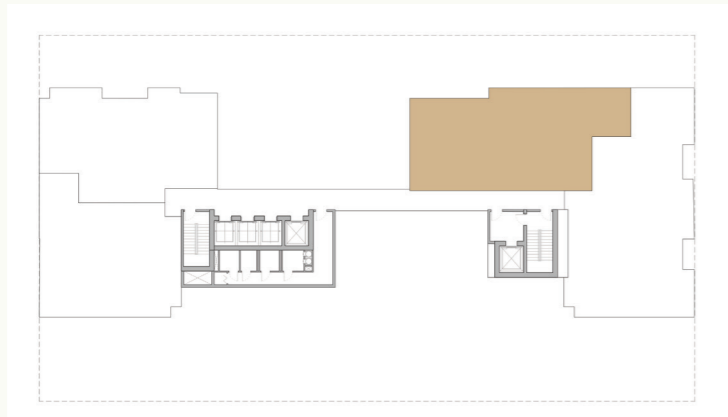

LEGADO

— BY PRESCOTT —

Sky Villa

Sky Villa One

Suite Area: 1169 sq.ft

Terrace Area: 1739 sq.ft

Total Area: 2908 sq.ft

Sky Villa Two

Suite Area: 1308 sq.ft

Terrace Area: 1667 sq.ft

Total Area: 2976 sq.ft

Sky Villa Three

Suite Area: 1497 sq.ft

Terrace Area: 1913 sq.ft

Total Area: 3411 sq.ft

Sky Villa Four

Suite Area: 1772 sq.ft

Terrace Area: 2355 sq.ft

Total Area: 4128 sq.ft