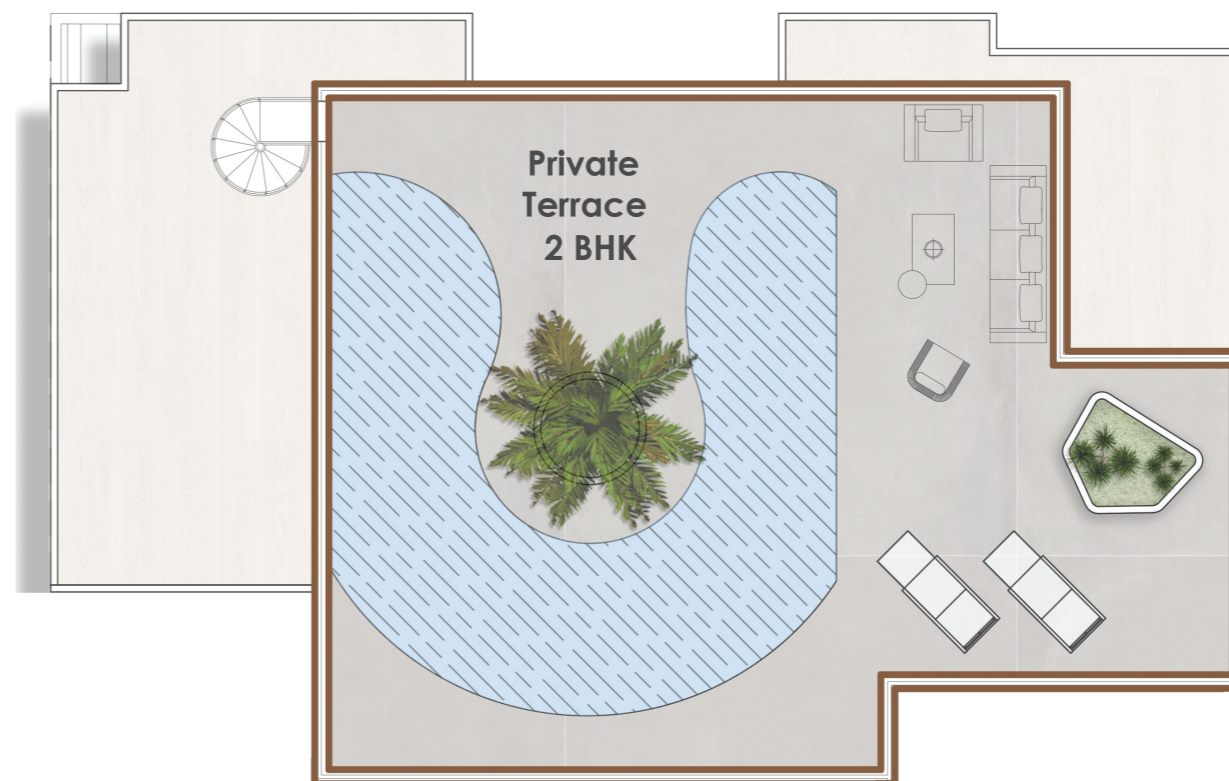

LEGADO

— BY PRESCOTT —

Sky Villa

Sky Villa One

Suite Area: 1169 sq.ft

Terrace Area: 1739 sq.ft

Total Area: 2908 sq.ft

Sky Villa Two

Suite Area: 1308 sq.ft

Terrace Area: 1667 sq.ft

Total Area: 2976 sq.ft

Sky Villa Three

Suite Area: 1497 sq.ft

Terrace Area: 1913 sq.ft

Total Area: 3411 sq.ft

Sky Villa Four

Suite Area: 1772 sq.ft

Terrace Area: 2355 sq.ft

Total Area: 4128 sq.ft