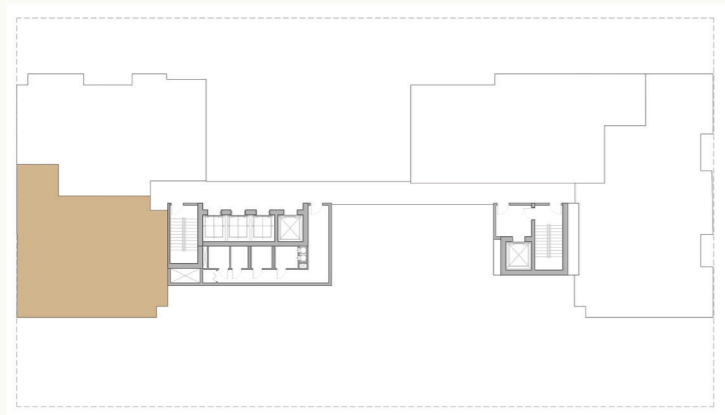

LEGADO

— BY PRESCOTT —

Sky Villa

Sky Villa One

Suite Area: 1169 sq.ft

Terrace Area: 1739 sq.ft

Total Area: 2908 sq.ft

Sky Villa Two

Suite Area: 1308 sq.ft

Terrace Area: 1667 sq.ft

Total Area: 2976 sq.ft

Sky Villa Three

Suite Area: 1497 sq.ft

Terrace Area: 1913 sq.ft

Total Area: 3411 sq.ft

Sky Villa Four

Suite Area: 1772 sq.ft

Terrace Area: 2355 sq.ft

Total Area: 4128 sq.ft