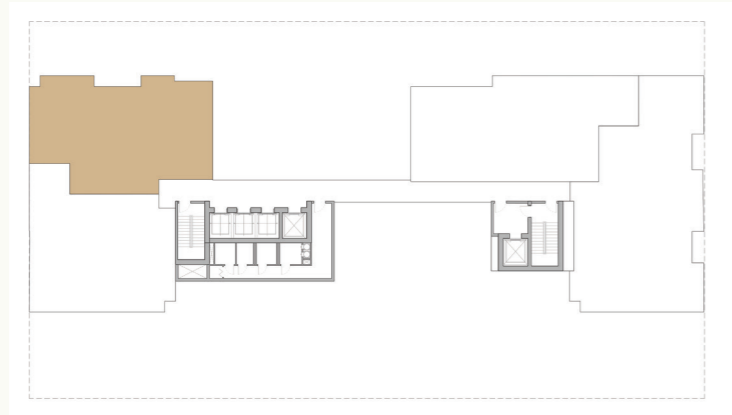

LEGADO

— BY PRESCOTT —

Sky Villa

Sky Villa One

Suite Area: 1169 sq.ft

Terrace Area: 1739 sq.ft

Total Area: 2908 sq.ft

Sky Villa Two

Suite Area: 1308 sq.ft

Terrace Area: 1667 sq.ft

Total Area: 2976 sq.ft

Sky Villa Three

Suite Area: 1497 sq.ft

Terrace Area: 1913 sq.ft

Total Area: 3411 sq.ft

Sky Villa Four

Suite Area: 1772 sq.ft

Terrace Area: 2355 sq.ft

Total Area: 4128 sq.ft