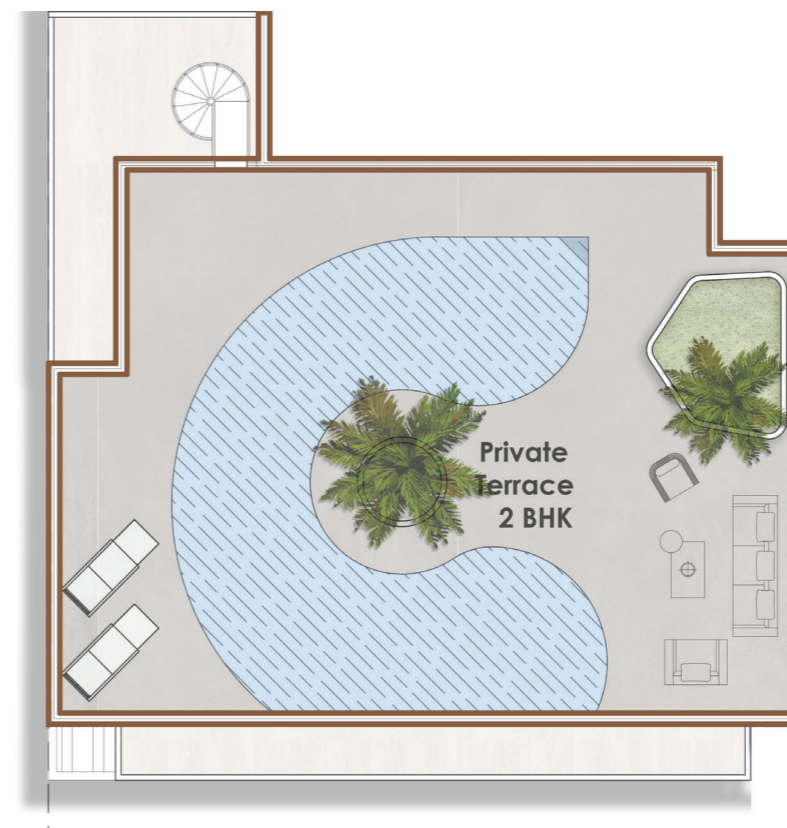

LEGADO

— BY PRESCOTT —

Sky Villa

Sky Villa One

Suite Area: 1169 sq.ft

Terrace Area: 1739 sq.ft

Total Area: 2908 sq.ft

Sky Villa Two

Suite Area: 1308 sq.ft

Terrace Area: 1667 sq.ft

Total Area: 2976 sq.ft

Sky Villa Three

Suite Area: 1497 sq.ft

Terrace Area: 1913 sq.ft

Total Area: 3411 sq.ft

Sky Villa Four

Suite Area: 1772 sq.ft

Terrace Area: 2355 sq.ft

Total Area: 4128 sq.ft