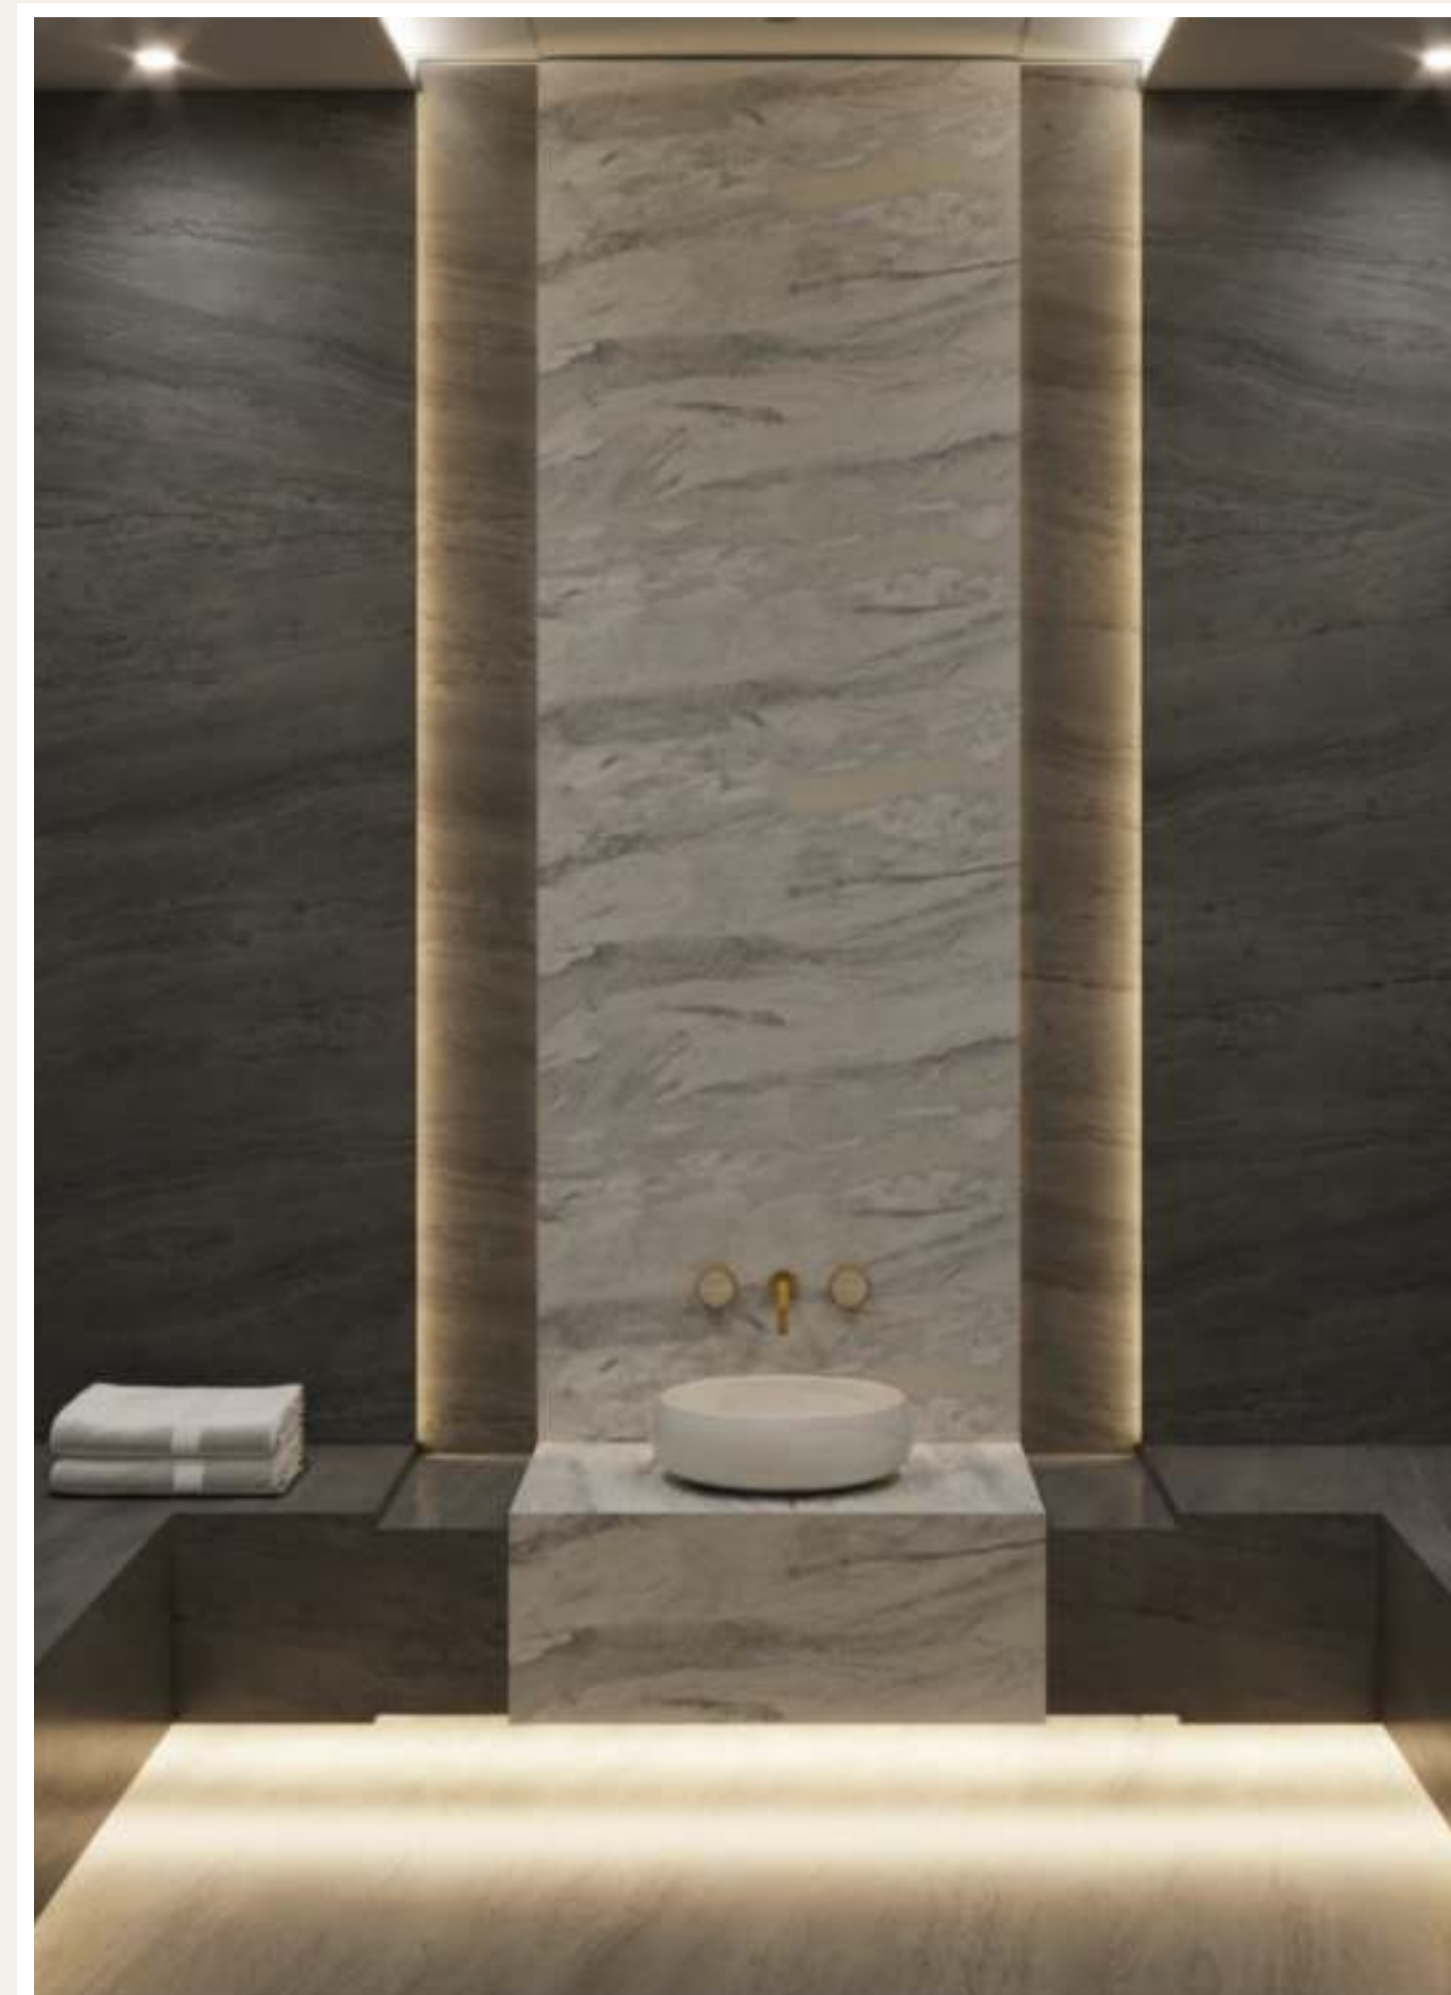

STEP INTO **SERENITY**

Experience pure calmness in our luxurious sauna rooms at **SAMANA Barari Views**. Immerse yourself in a world of warmth and rejuvenation, as the gentle heat soothes your body and soul.

With a contemporary design and state-of-the-art facilities, you find the perfect place to unwind, detoxify, and emerge refreshed.