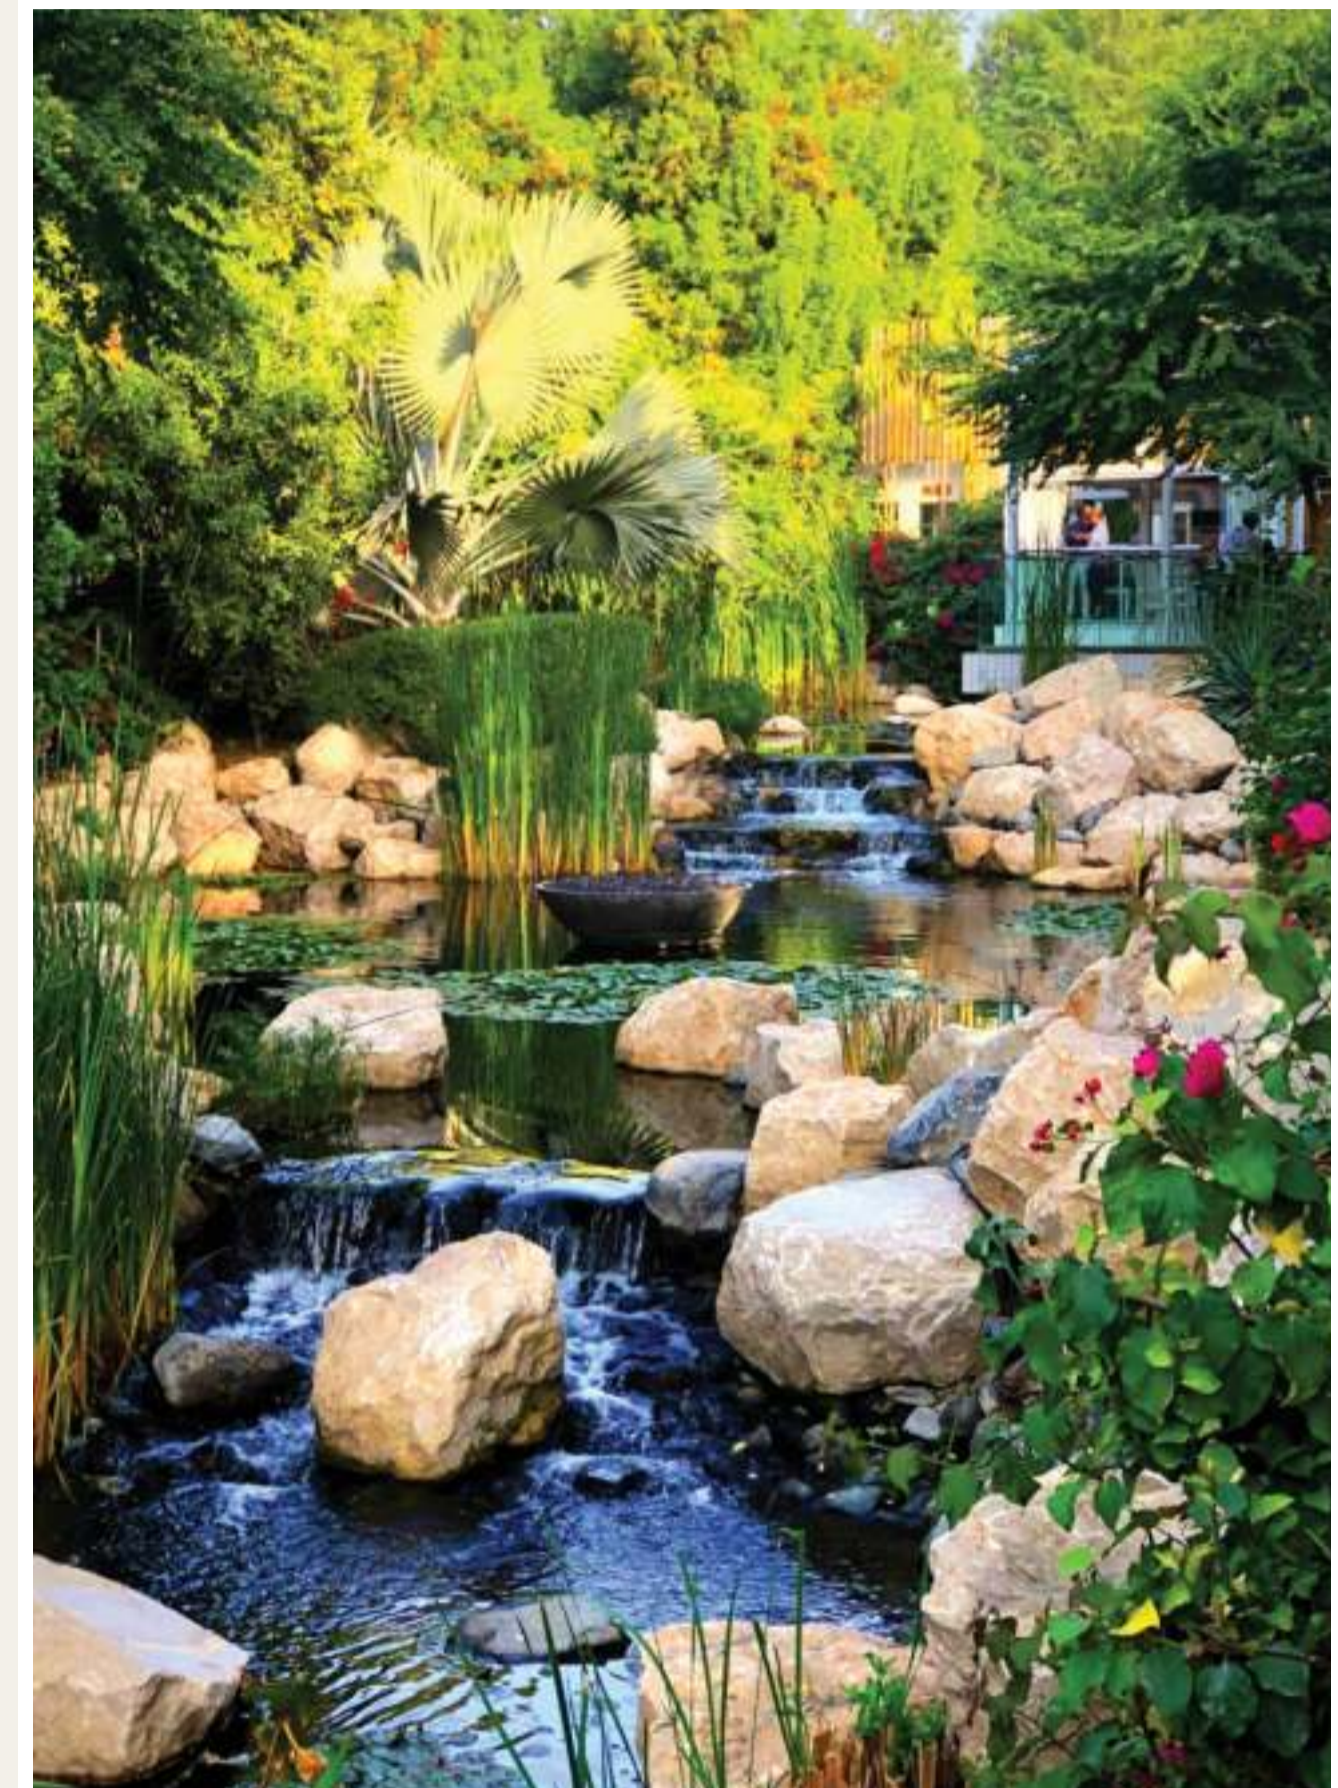

Welcome home to **SAMANA Barari Views**, your gateway to a lifestyle that defines relaxation and bliss.

An aerial photograph of a lush, green tropical forest. A dark river winds through the center of the forest, forming a large, irregular loop. The forest is dense with various shades of green, and some palm trees are visible. The river's banks are covered in fallen leaves and debris. The overall scene is serene and natural.

## SAMANA BARARI VIEWS

**SAMANA**  
DEVELOPERS

**SAMANA**  
**BARARI**  
views

SAMANA Developers is proud to present **SAMANA Barari Views** – the greenest project in the flagship that aligns with sustainability and holistic living. It stands as an architectural marvel amidst its tranquil water features and lush greenery. From luxurious residences to captivating amenities, this project showcases perfection in every beam.

# WHERE NATURE SETS THE RHYTHM

Al Barari, a cherished retreat in the heart of Dubai, embodies a unique rhythm of life. It is a place where nature and modernity converge, creating a harmonious sanctuary for those who seek a connection to the Earth. Known for its lush green landscapes and serene environment, Al Barari offers a tranquil escape from the city's bustling pace. Here, you will discover a community that celebrates the finer things in life, from embracing the verdant surroundings to enjoying moments of serenity.