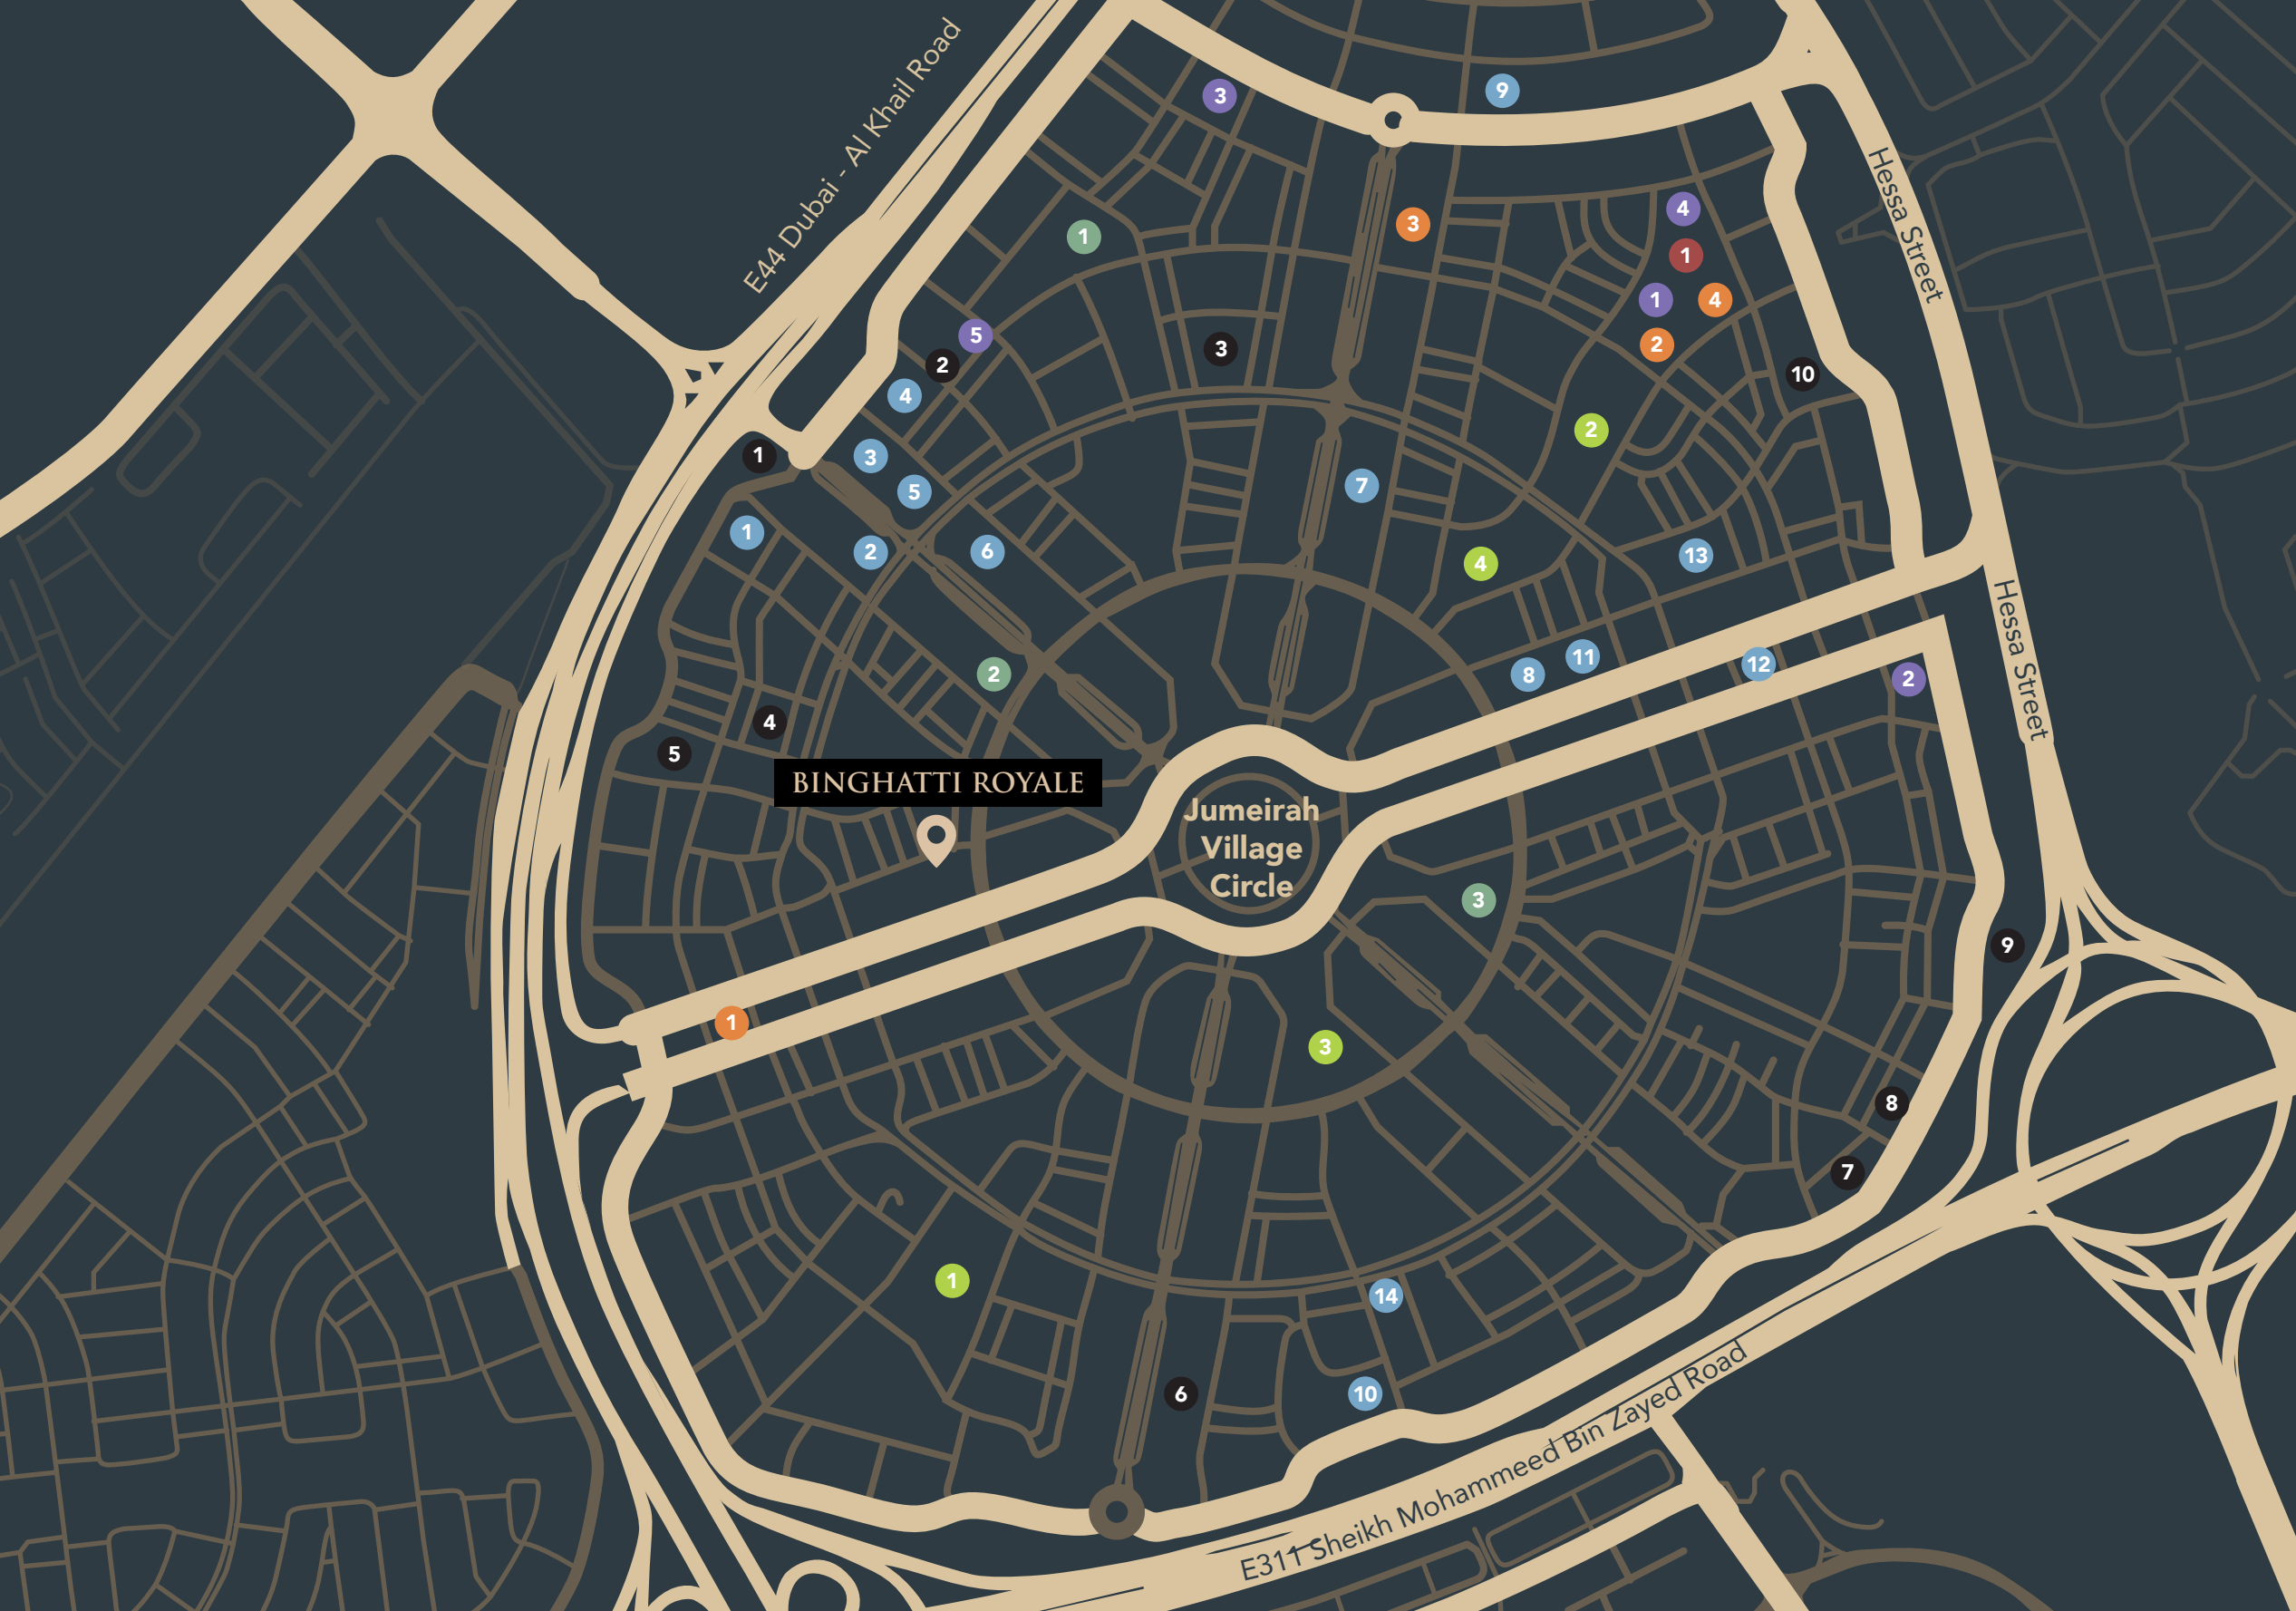

BINGHATTI

ROYALE

JUMEIRAH VILLAGE CIRCLE

— LOCATION MAP —

BINGHATTI ROYALE

AL KHAIL ROAD

BURJ
AL ARAB

E311 SHEIKH
MOHAMMAD BIN
ZAYED ROAD

DOWNTOWN
DUBAI

Jumeirah Village Circle

MALL

1. Circle Mall

SUPERMARKET

1. Spinneys
2. Grandiose
3. Choithrams
4. Nesto Hypermarket
5. Viva Supermarket

SCHOOL

1. JSS International School
2. Kids World Nursery
3. Ladybird Nursery

BINGHATTI COMPLETED PROJECT

1. Binghatti Gate
2. Binghatti Heights
3. Binghatti Mirage
4. Binghatti Rose
5. Binghatti Jasmine
6. Binghatti Crest
7. Binghatti Luna
8. Binghatti Nova
9. Binghatti Gems
10. Binghatti Crescent

 <https://maps.app.goo.gl/pBSrvmcZdnaRCZDT9>

E44 Dubai - Al Khail Road

Hessa Street

Hessa Street

E311 Sheikh Mohammed Bin Zayed Road

BINGHATTI ROYALE

Jumeirah Village Circle