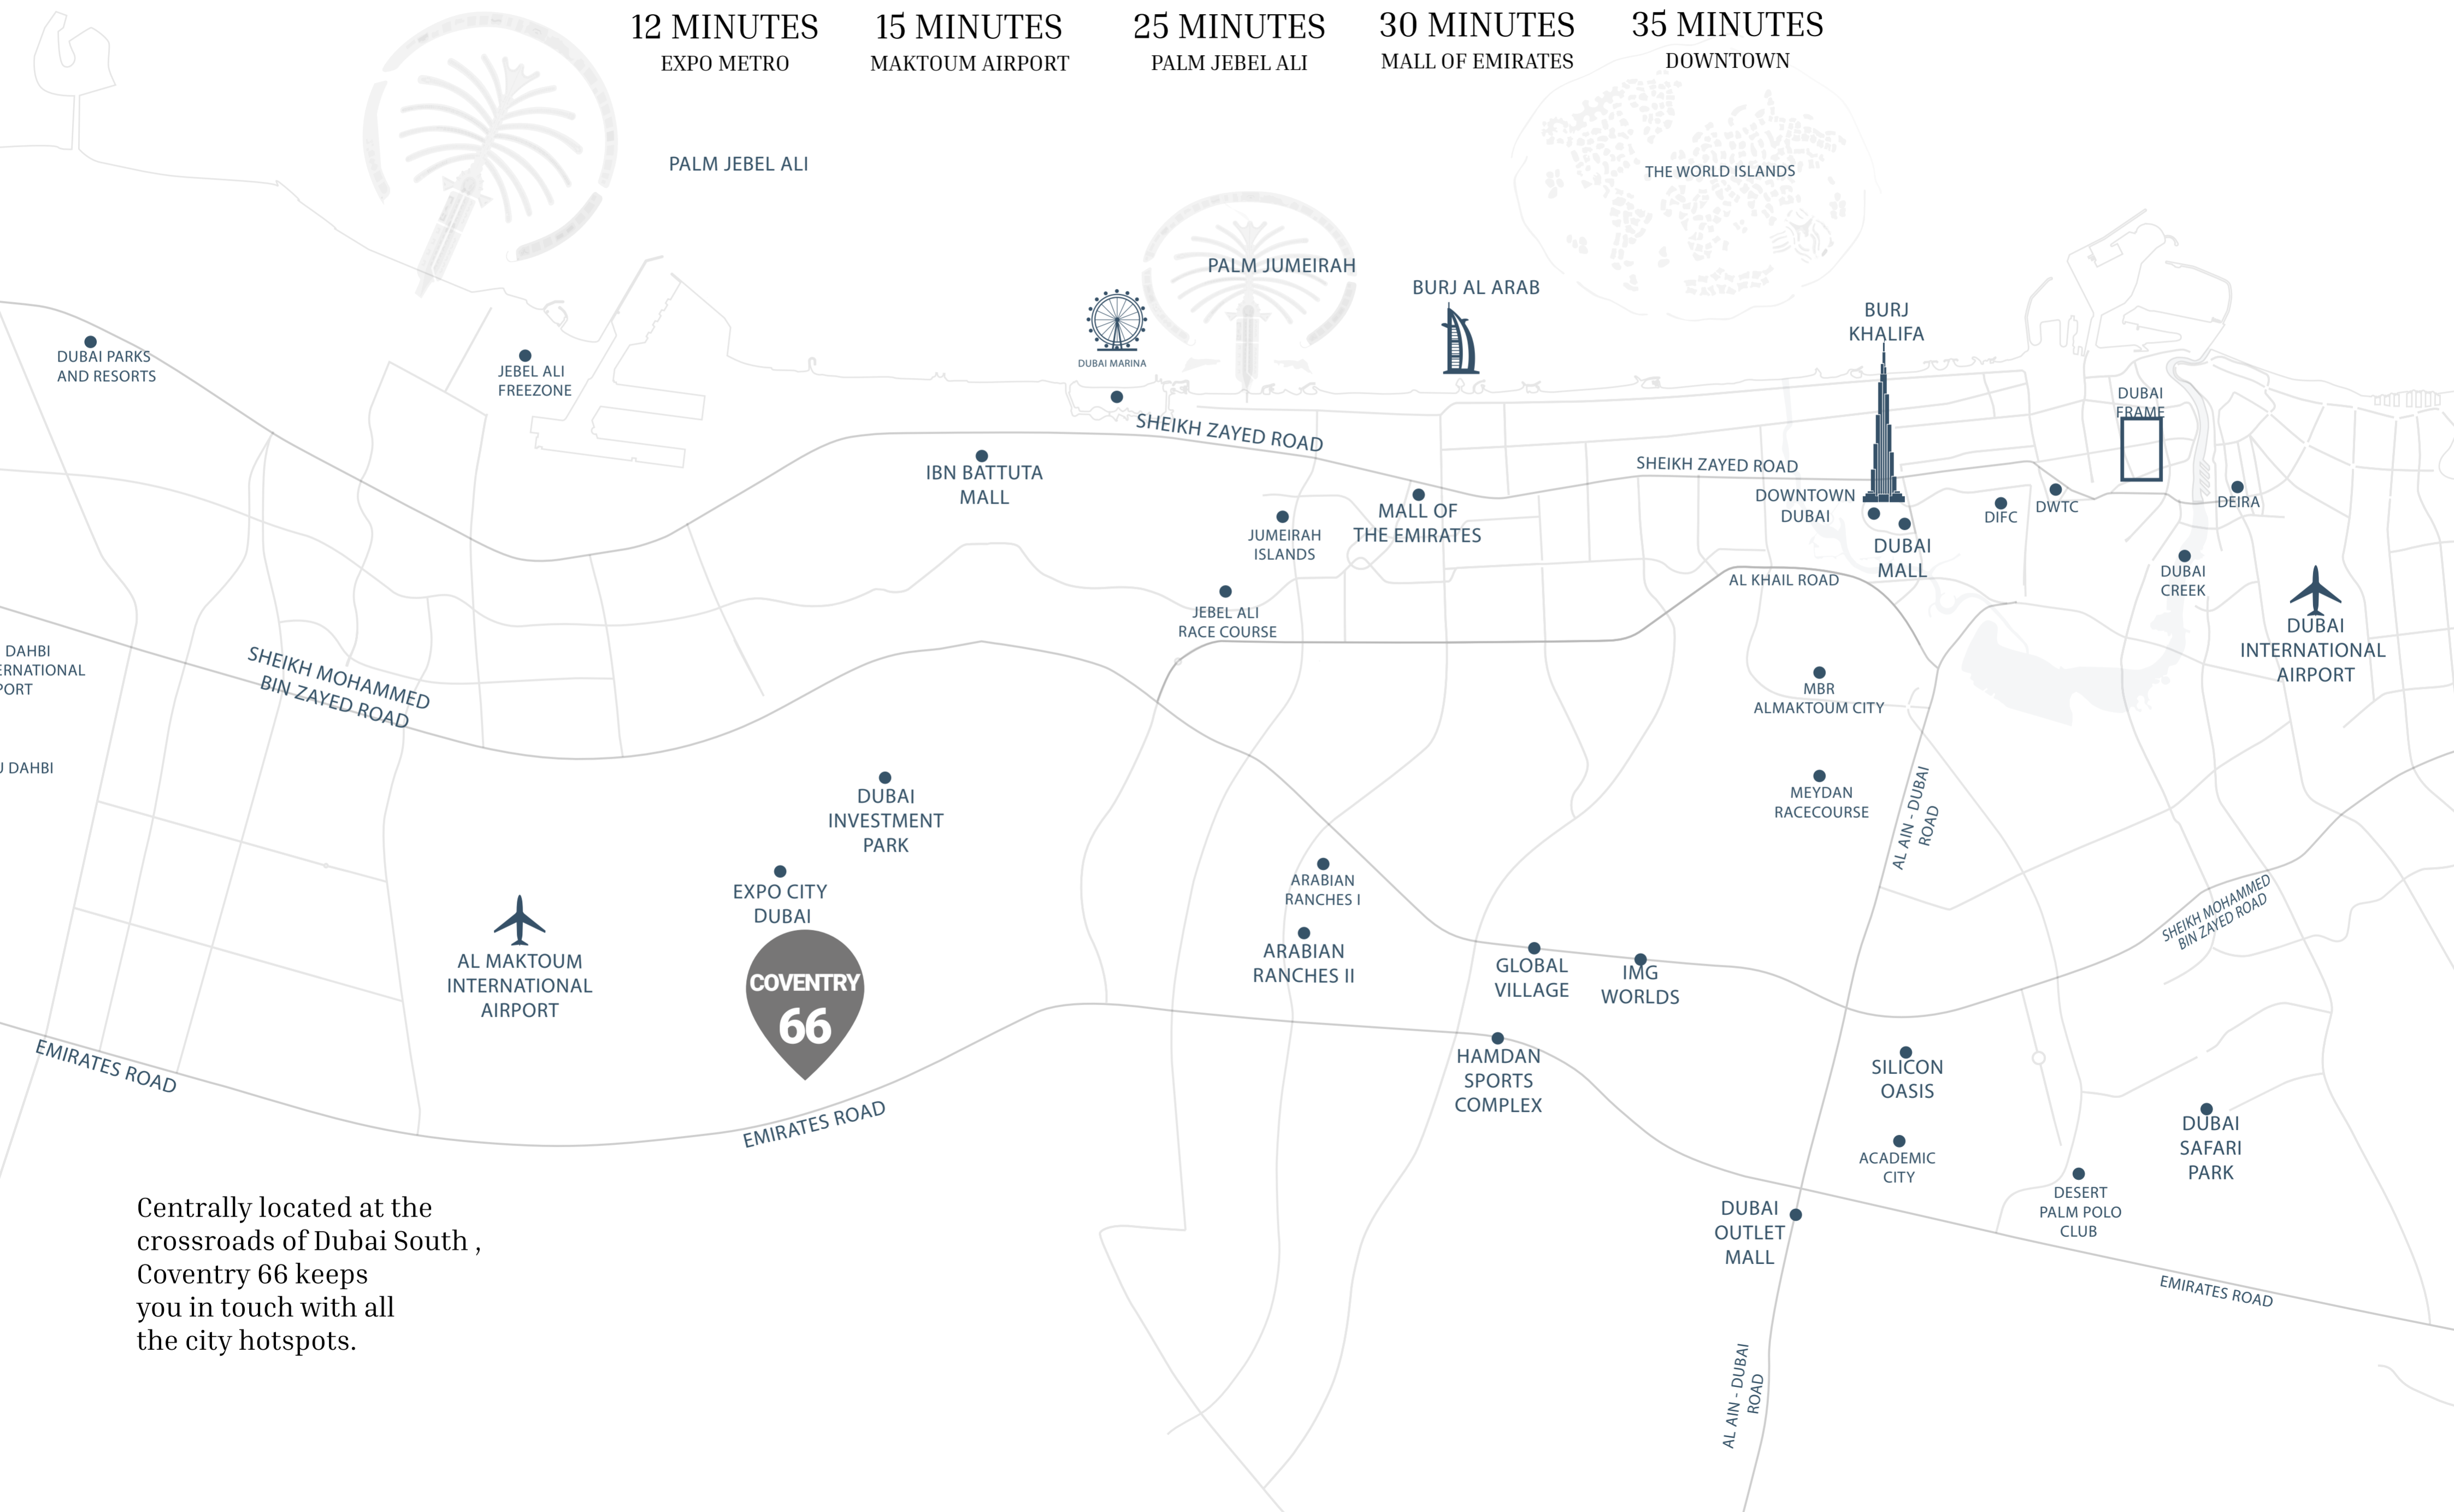

## WELCOME TO COVENTRY 66

Located in Dubai South, Coventry 66 offers a perfect blend of luxury and innovation. With stunning views, world-class amenities, and proximity to Expo City and Al Maktoum Airport, it places you at the heart of Dubai's future. Experience modern living in a community designed for tomorrow.

# PERFECTLY LOCATED

Centrally located at the crossroads of Dubai South , Coventry 66 keeps you in touch with all the city hotspots.