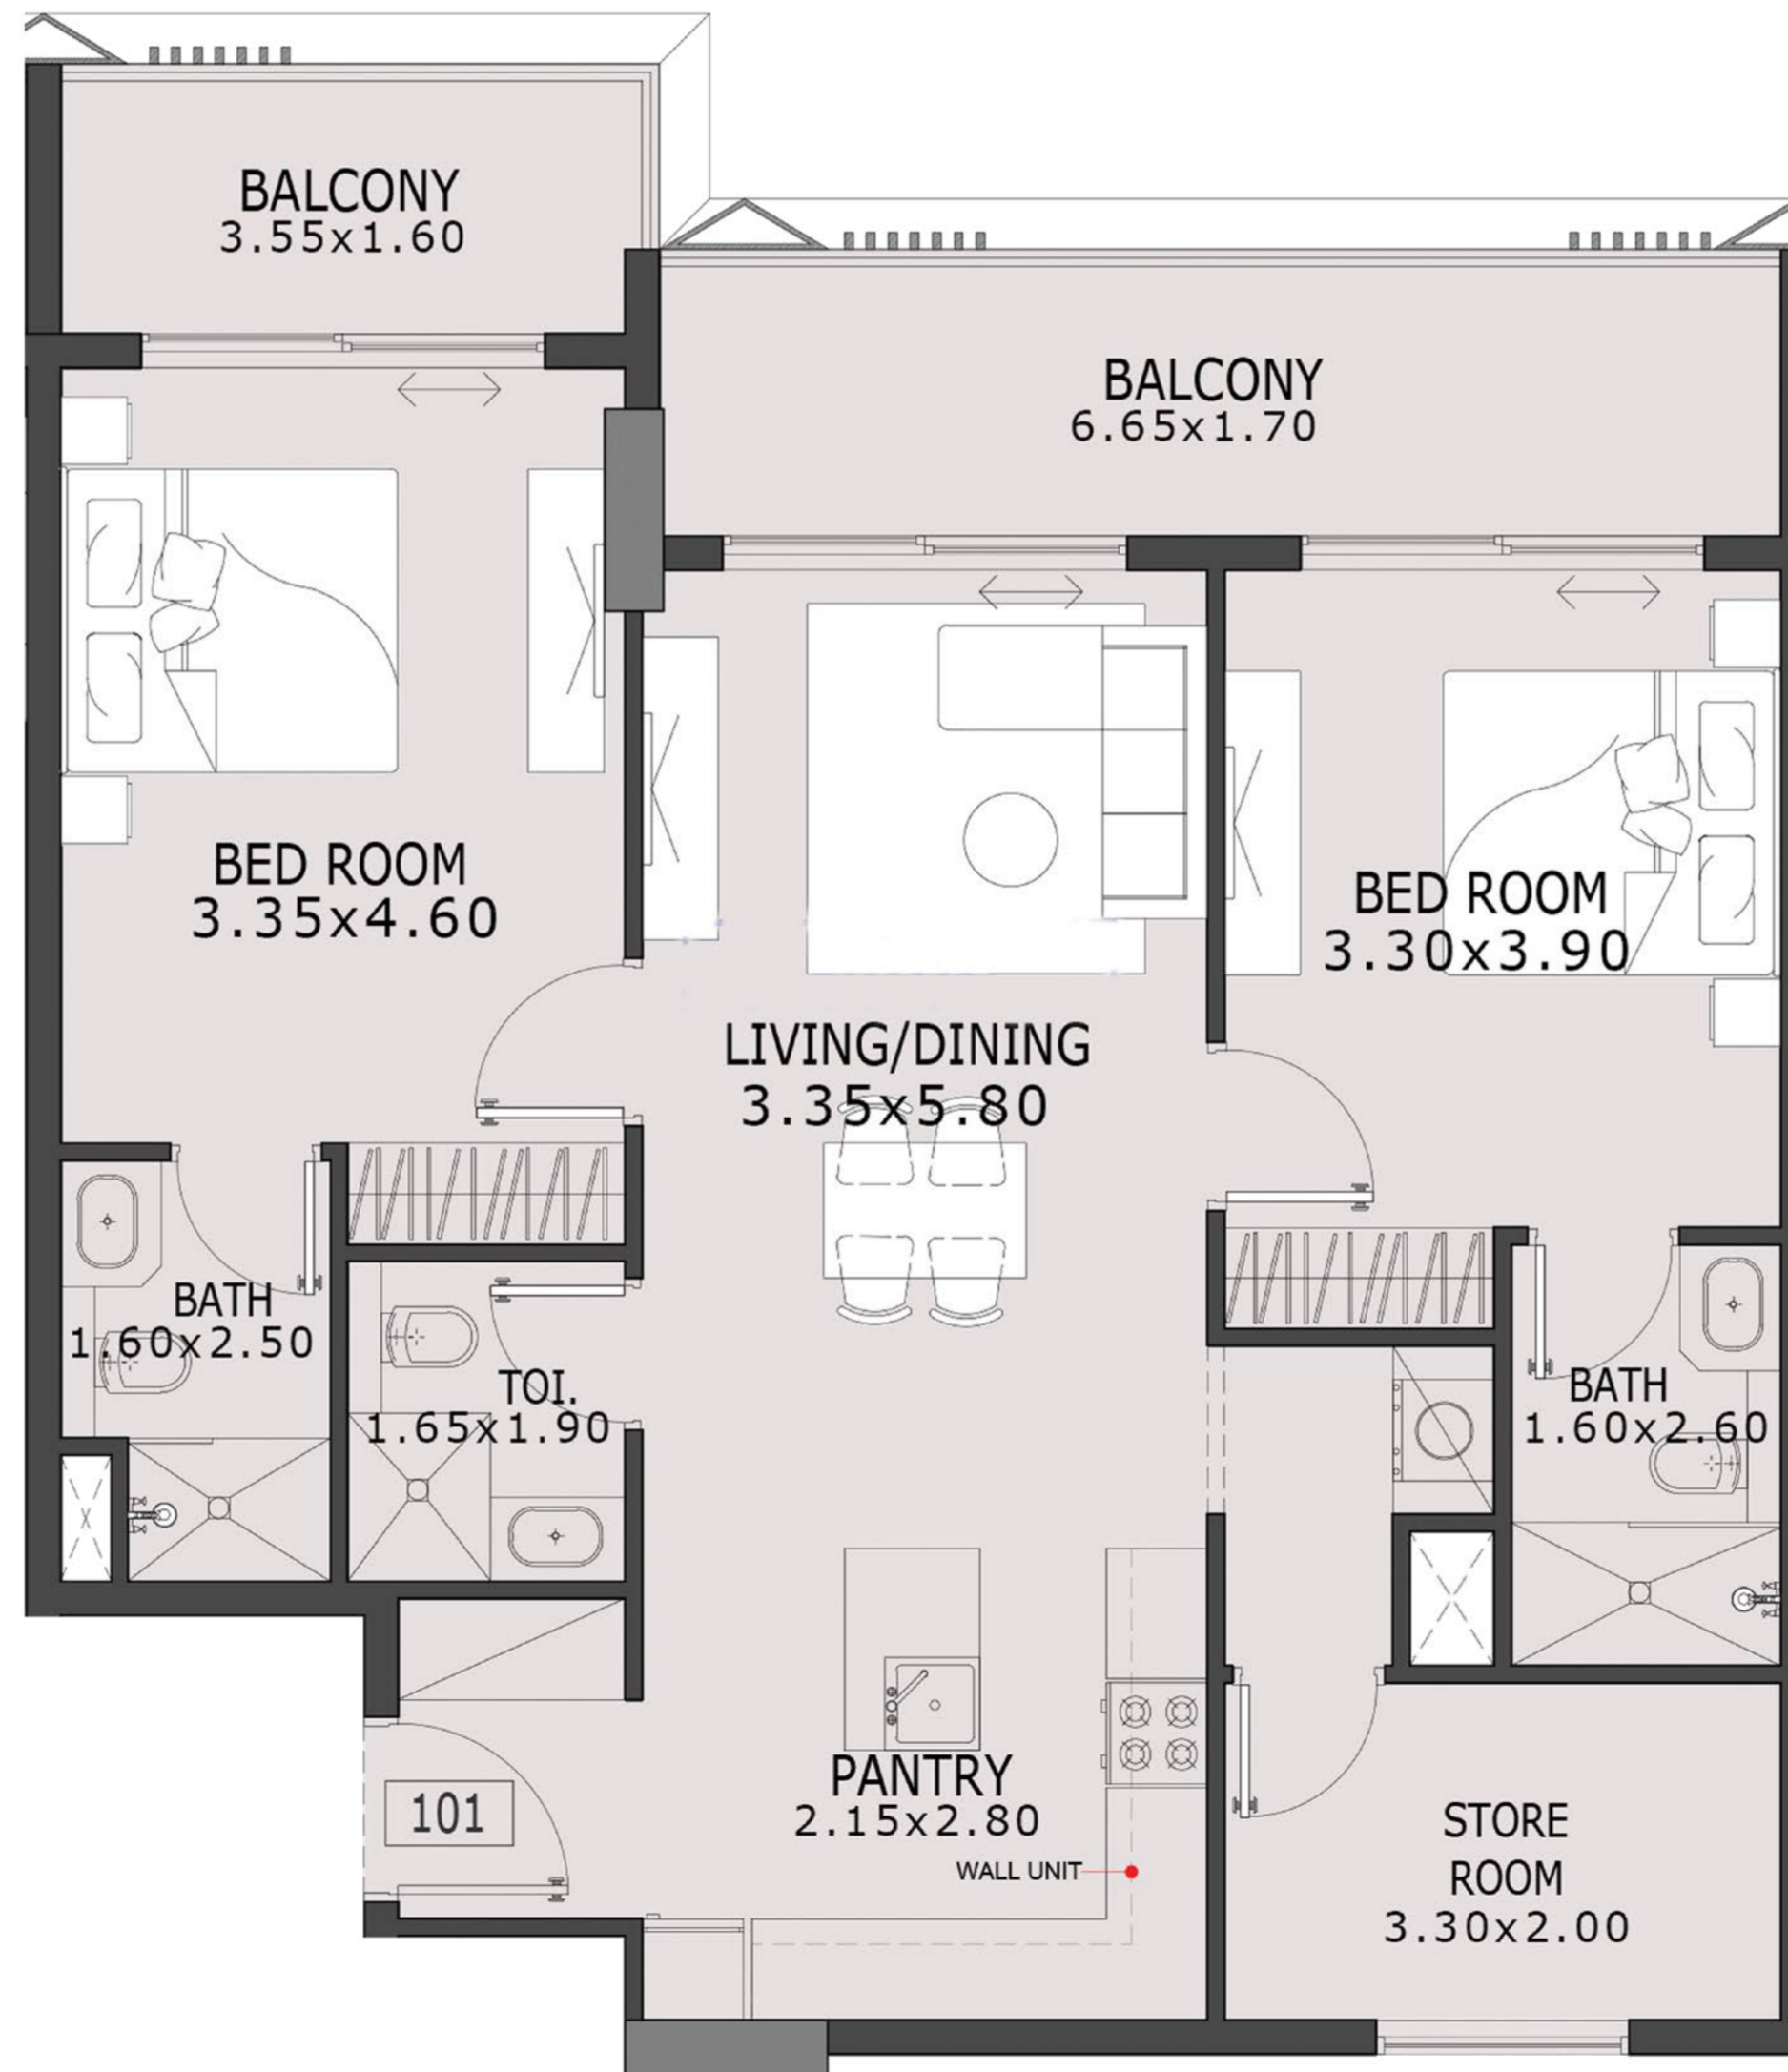

2 BEDROOM

SUITE AREA :	954 Sq.ft
BALCONY AREA :	190 Sq.ft
TOTAL AREA :	1144 Sq.ft

DISCLAIMER : All dimensions, materials, and drawings are approximate and subject to change without notice. Actual areas may vary, and all images are for illustrative purposes only. The developer reserves the right to make revisions at its absolute discretion.