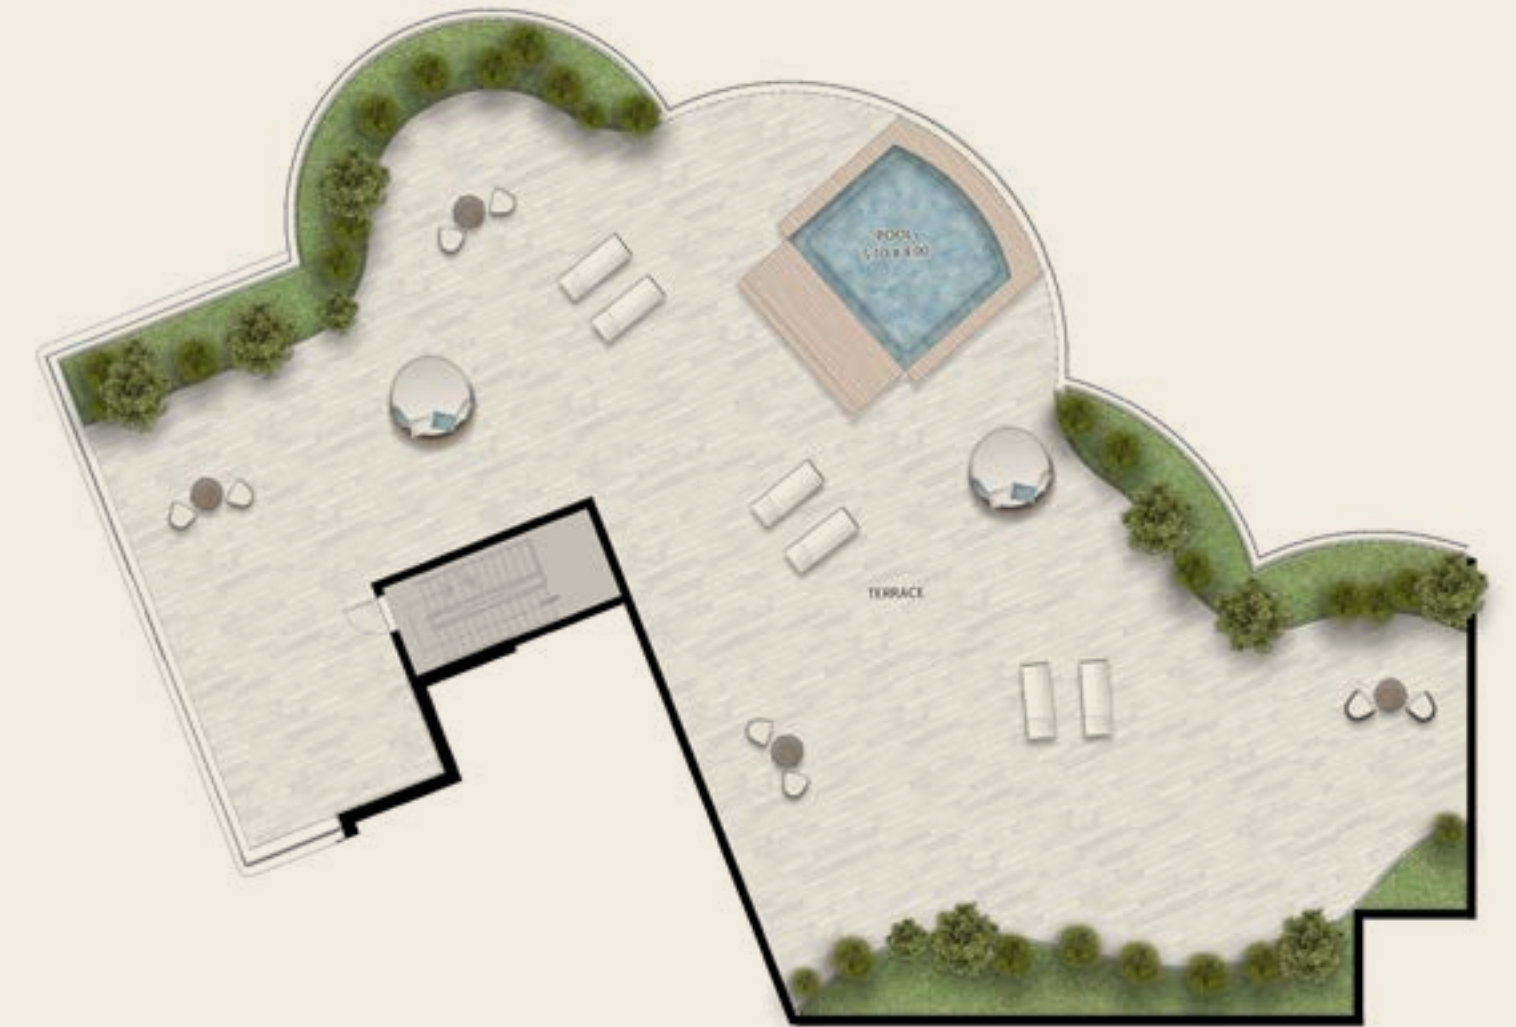

FEATURES

- ENTRANCE/ LIFT LOBBY
- FOYER
- FORMAL LIVING AREA
- DINING AREA
- TERRACE
- SWIMMING POOL
- FAMILY LIVING ROOM + PANTRY
- TV ROOM
- GAMES ROOM
- HOME THEATRE
- POWDER ROOM
- ENSUITE GUEST BEDROOM + WALK-IN
- ENSUITE NANNY ROOM + WALK-IN
- ENSUITE MAID'S ROOM
- KITCHEN
- SERVICE ENTRANCE
- STOREROOM
- LAUNDRY

FEATURES

- LIFT LOBBY (2)
- ENSUITE MASTER BEDROOM + SUITE + WALK-IN + TERRACE
- ENSUITE BEDROOM + WALK-IN (2)
- ENSUITE BEDROOM (2)
- FAMILY ROOM
- LIVING ROOM
- TERRACE

FEATURES

- SWIMMING POOL
- TERRACE