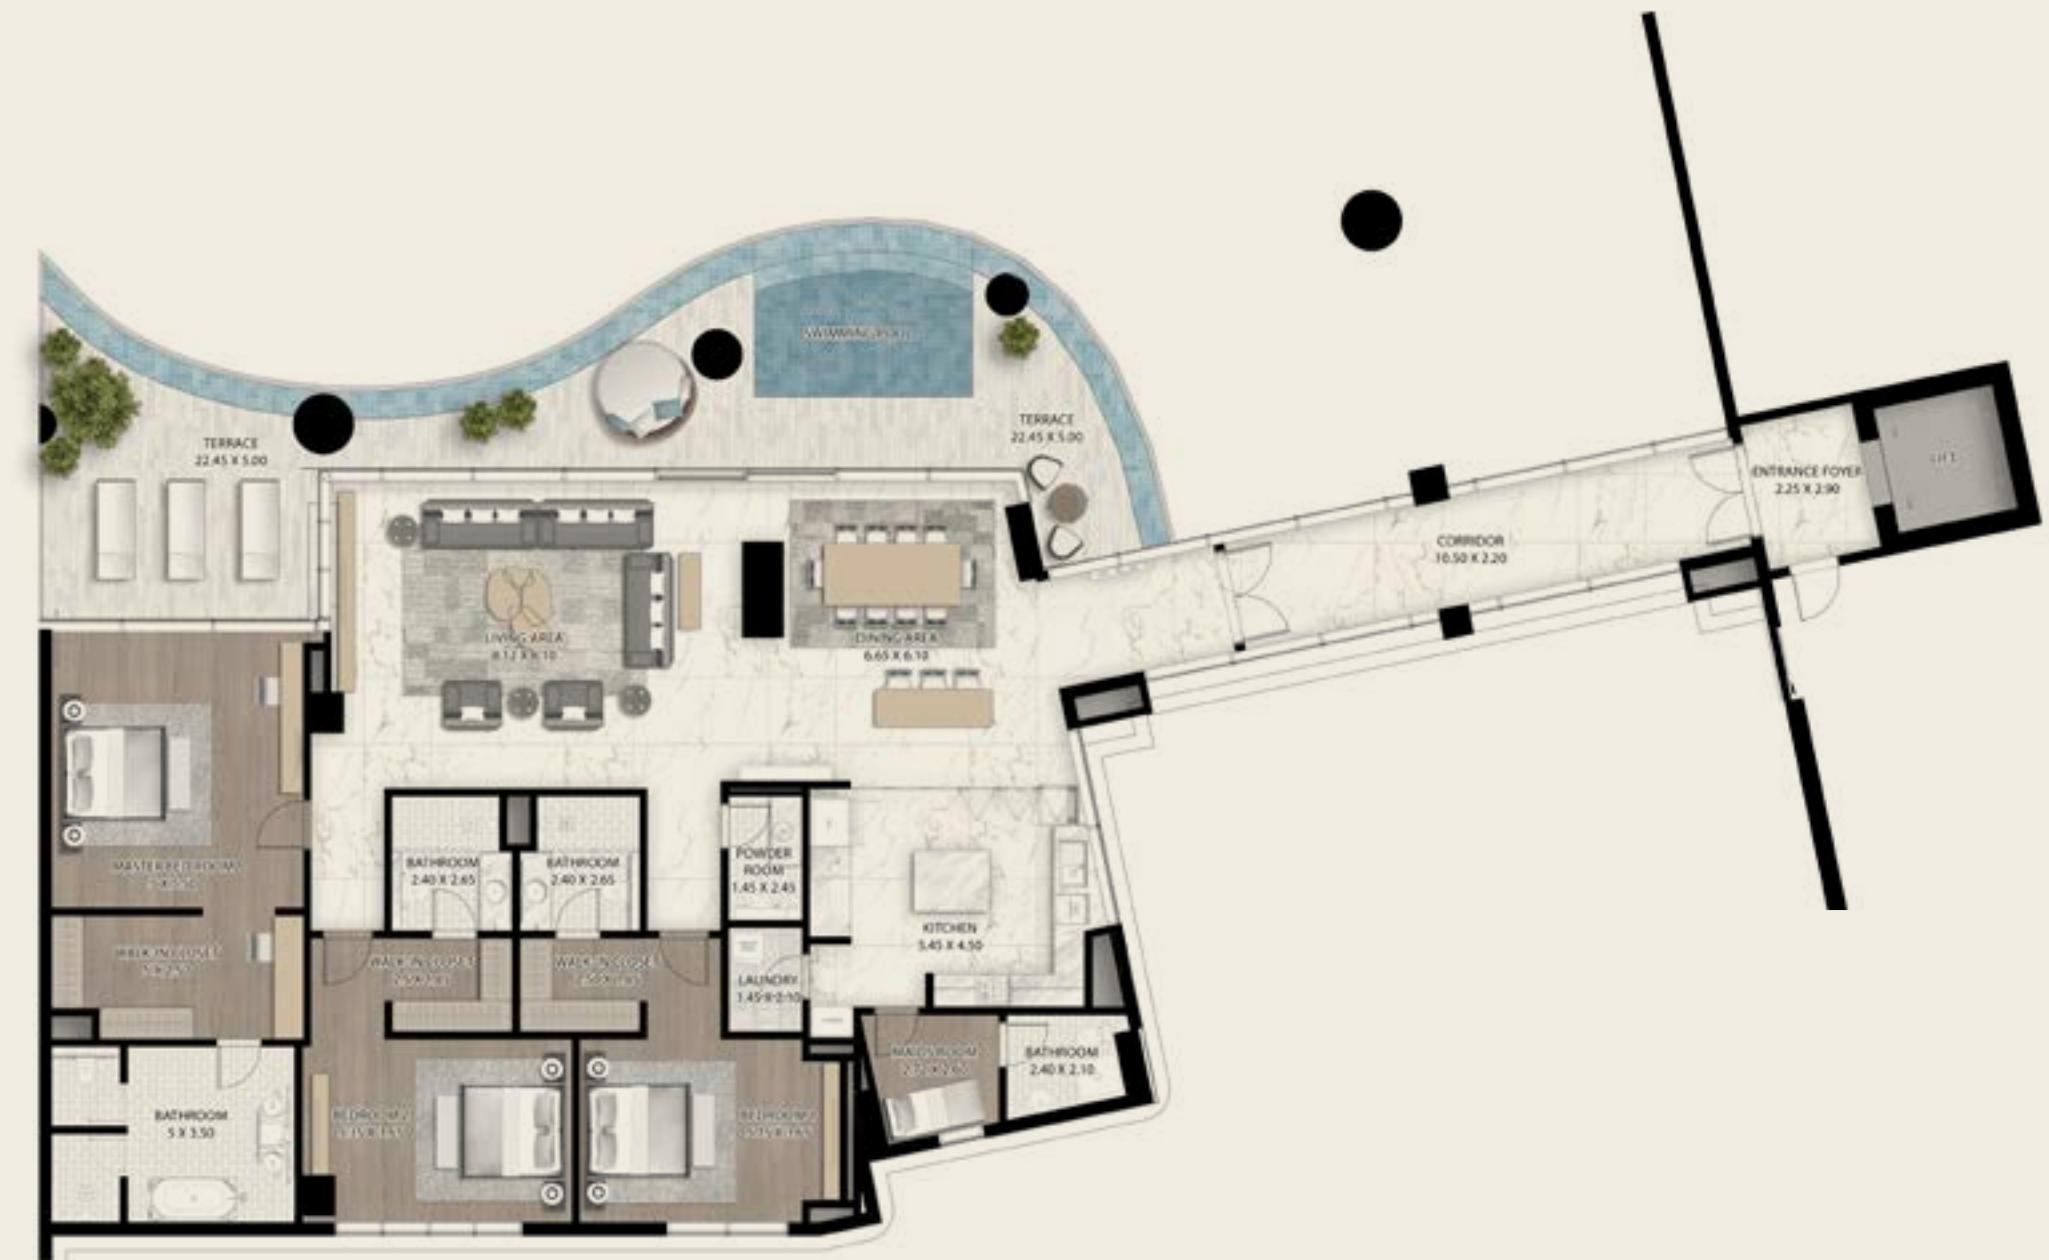

3BR-B601

FLOOR TYPE	SQM	SQFT
TOTAL AREA	414.36	4460.13