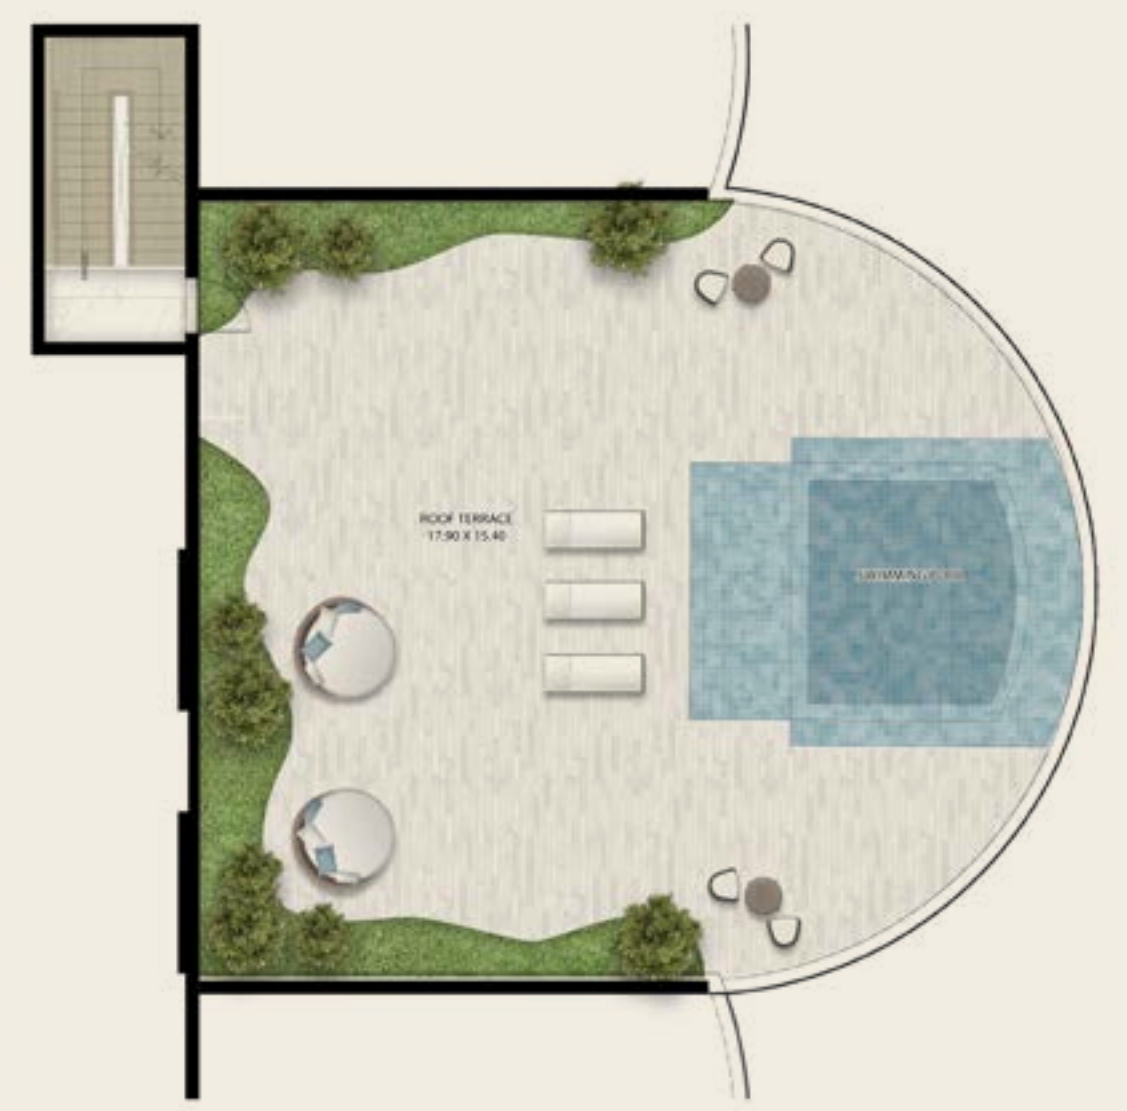

ROOF

- FEATURES**
- \_\_\_\_\_ SWIMMING POOL
  - \_\_\_\_\_ TERRACE

Couture by Cavalli  
**PENTHOUSE**  
 5BR-A1502

FLOOR TYPE	SQM	SQFT
LOWER LEVEL	379.9	4089.2
UPPER LEVEL	327.2	3521.9
ROOF DECK	275.5	2965.5
<b>TOTAL AREA</b>	<b>982.6</b>	<b>10576.4</b>