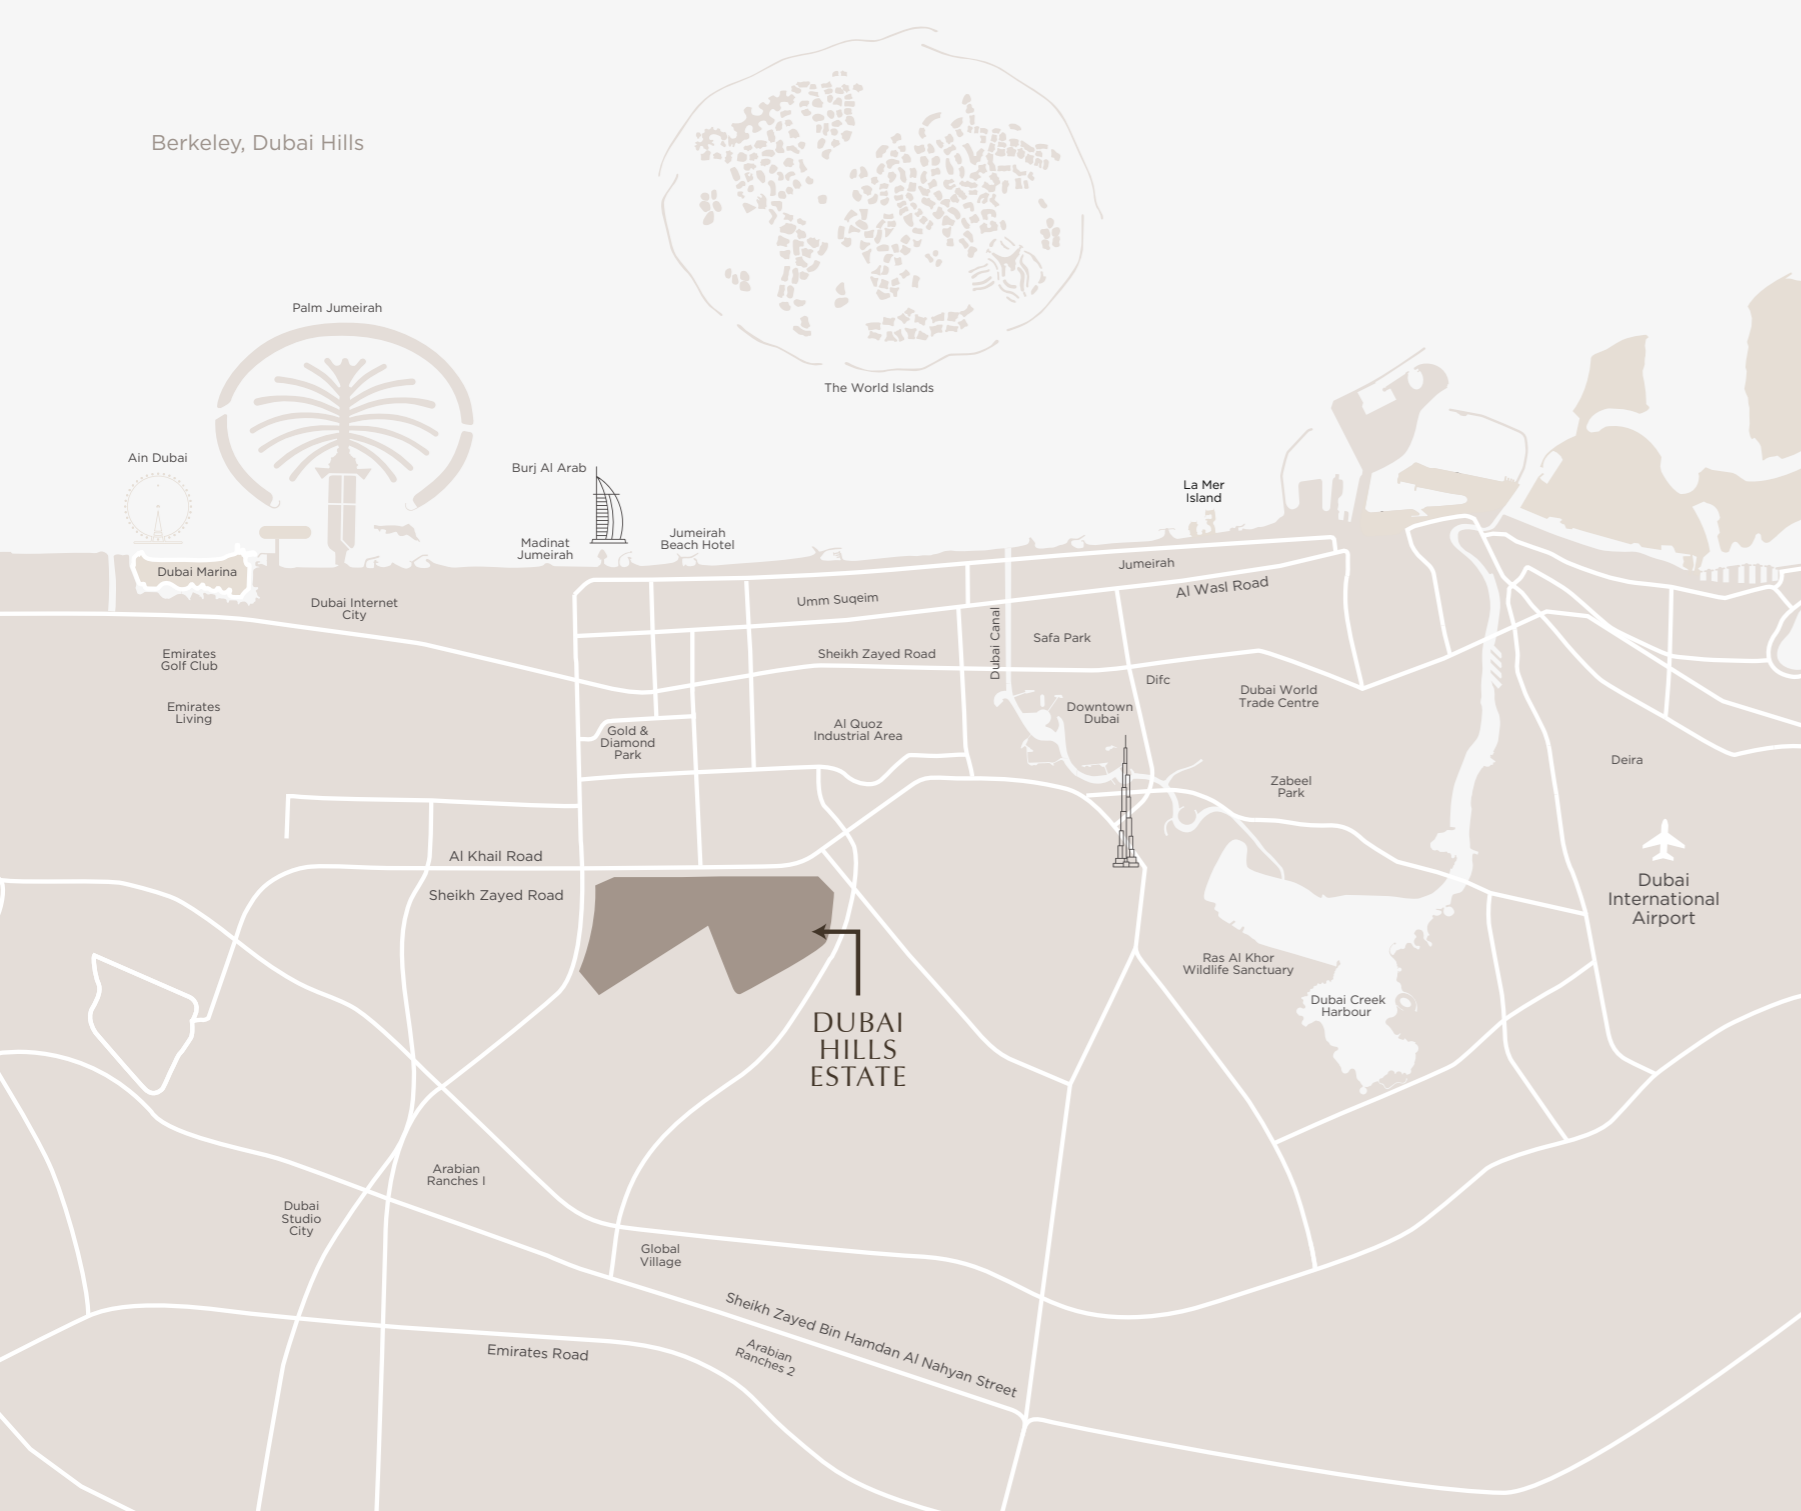

THE REFLECTION GARDEN

Stroll through the green path and seek out a secluded spot for a tranquil moment.

EVERYTHING AT YOUR DOORSTEP

15

minutes from Downtown Dubai

15

minutes from Dubai Marina

20

minutes from Dubai International Airports

25

minutes from Expo City

The Berkeley is strategically positioned, yet distant from the city's hustle. Al Khail Road, Downtown Dubai and major hubs are minutes away and soon, Etihad Rail and Dubai Metro will offer swift airport and emirate connections.