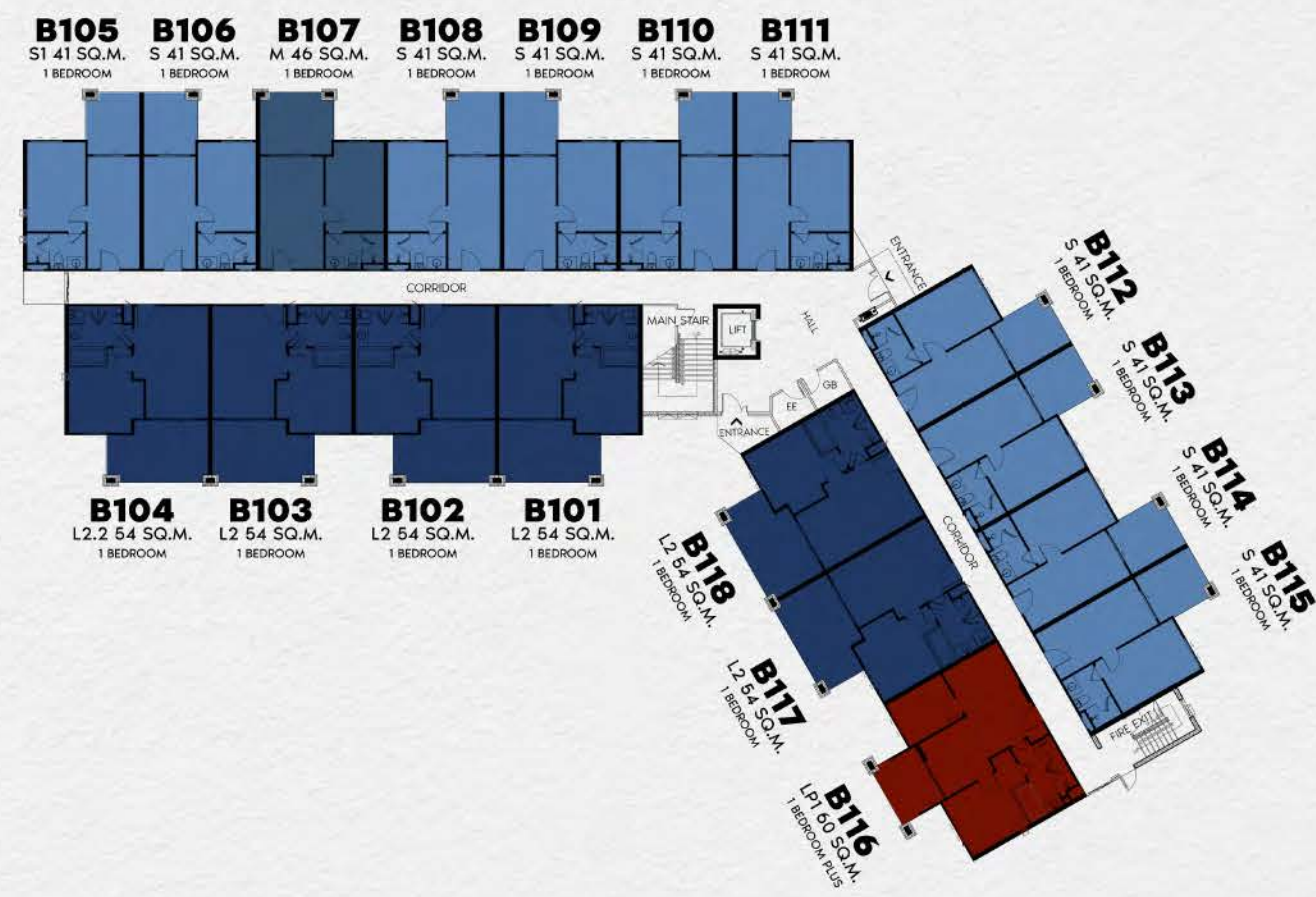

FLOOR PLAN

BUILDING B

the **TITLE**
HERITAGE
BANG-TAO

1ST FLOOR