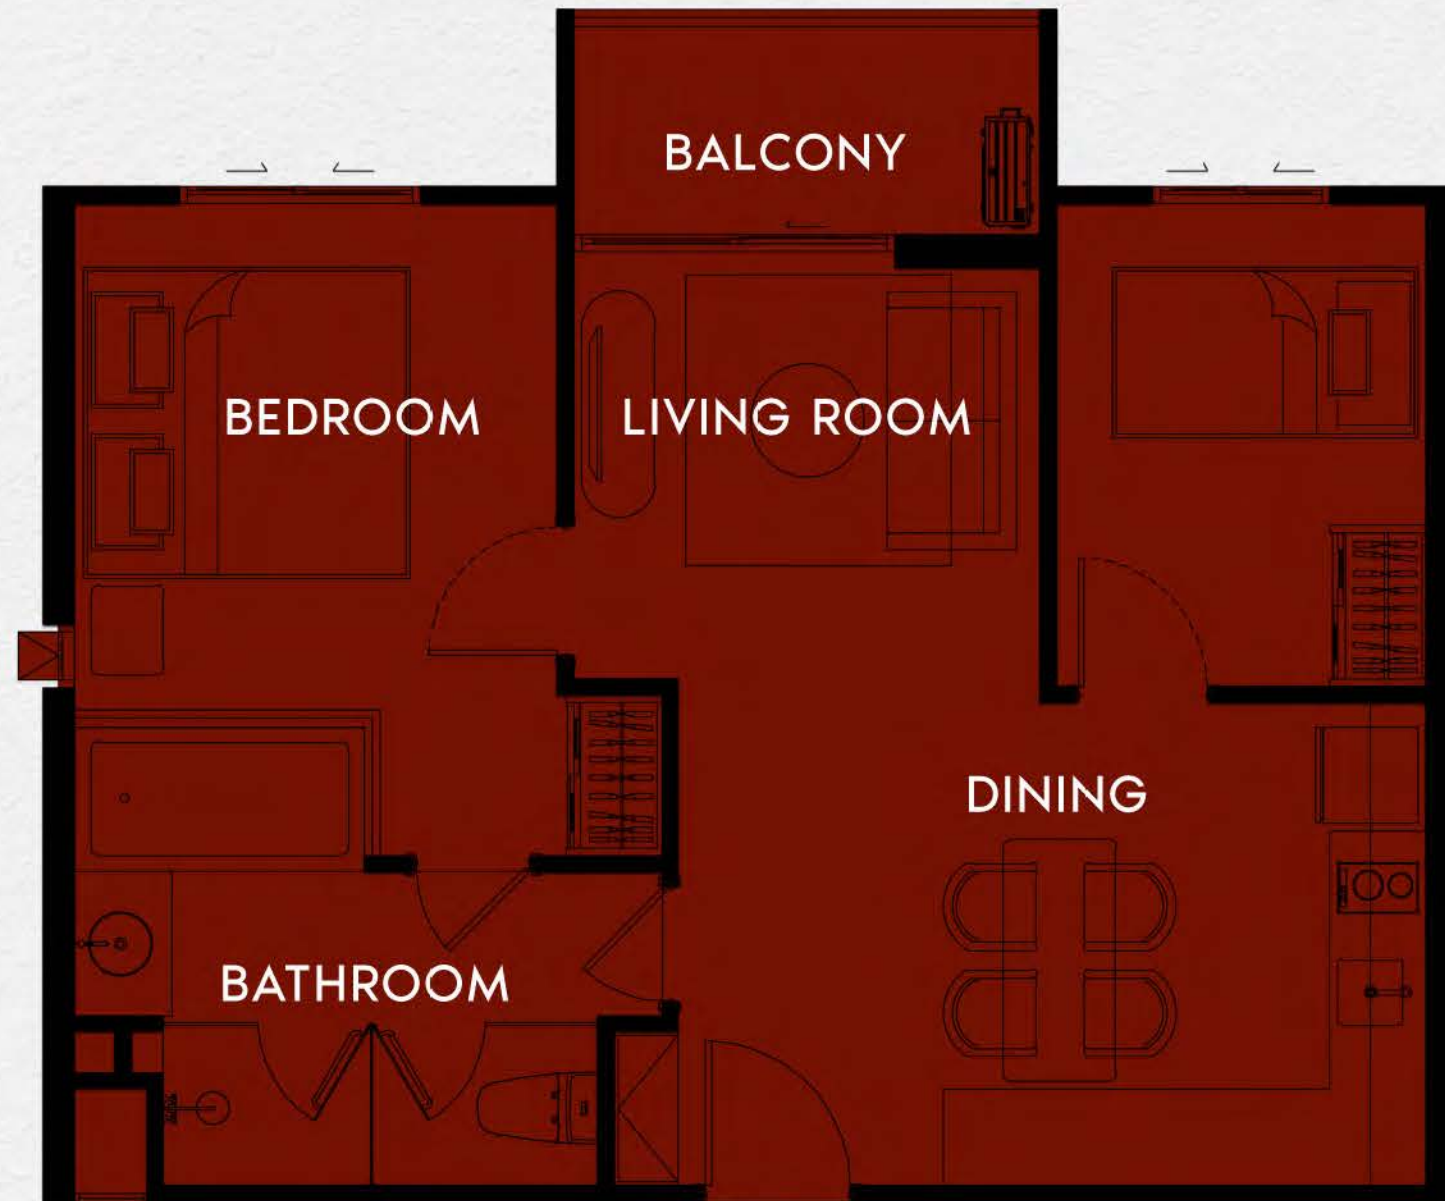

MASTER PLAN

The TITLE
HERITAGE
BANG-TAO

SHOW UNIT

the TITLE
HERITAGE
— BANG-TAO —

1 BEDROOM PLUS 56 SQ.M.
PRICE 8.56 - 10.74 MB.

SHOW UNIT

the **TITLE**
HERITAGE
BANG-TAO

1 BEDROOM 37 SQ.M.
PRICE 4.44 - 6.54 MB.

SHOW UNIT

the TITLE
HERITAGE
BANG-TAO

1 BEDROOM 49 SQ.M.
PRICE 7.05 - 10.03 MB.

FLOOR PLAN

BUILDING E

The **TITLE**
HERITAGE
BANG-TAO

1ST FLOOR

2ND FLOOR

FLOOR PLAN

BUILDING H

the **TITLE**
HERITAGE
BANG-TAO

1ST FLOOR

2ND FLOOR

3RD FLOOR

4TH - 6TH FLOOR

7TH FLOOR

FLOOR PLAN

BUILDING D

the **TITLE**
HERITAGE
BANG-TAO

1ST FLOOR

2ND FLOOR

3RD FLOOR

4TH - 6TH FLOOR

7TH FLOOR