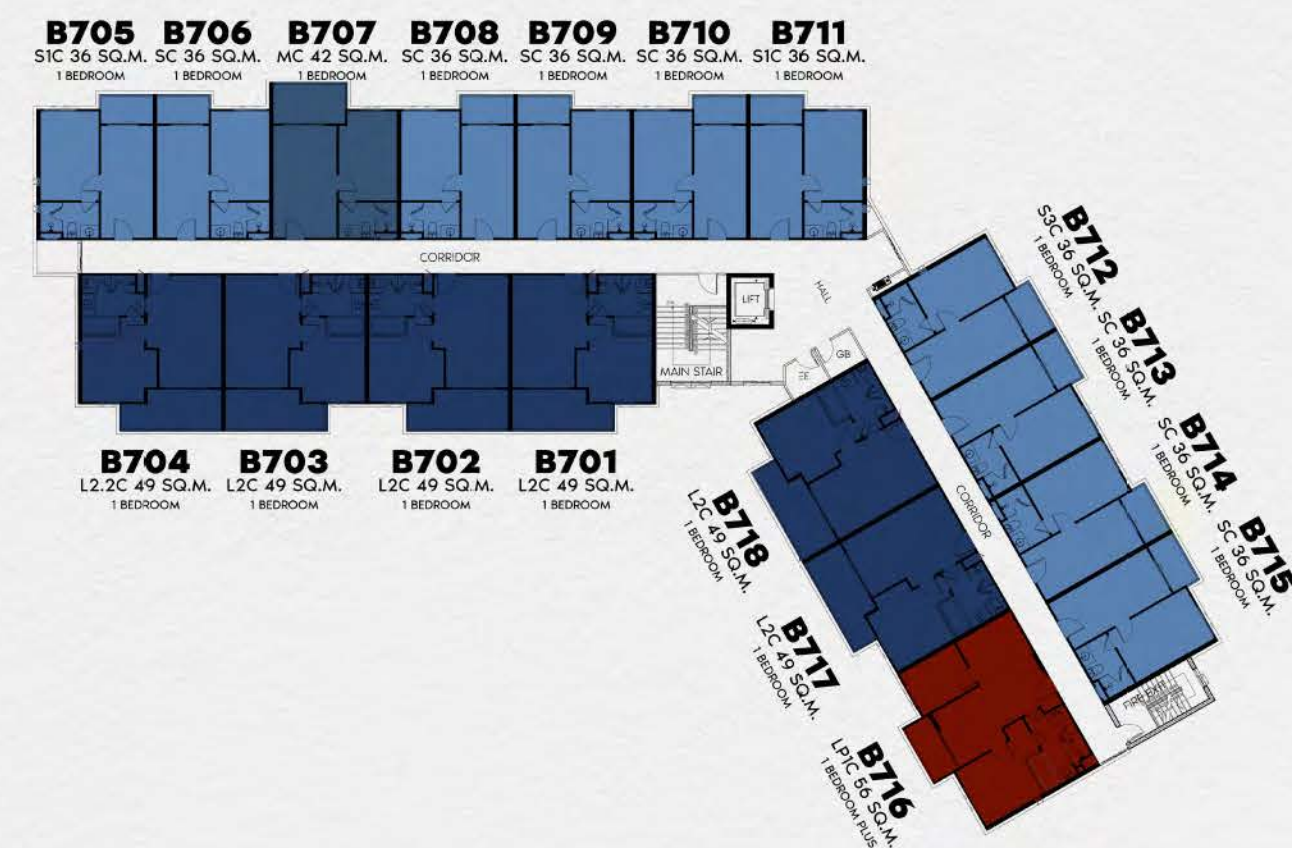

SHOW UNIT

the TITLE
HERITAGE
BANG-TAO

1 BEDROOM 49 SQ.M.
PRICE 7.05 - 10.03 MB.

FLOOR PLAN

BUILDING E

The **TITLE**
HERITAGE
BANG-TAO

1ST FLOOR

2ND FLOOR

*THE IMAGES SHOWN ARE COMPUTER GENERATED. ANY CHANGE CAN BE APPLIED WITHOUT NOTICE. ALL RIGHTS RESERVED

FLOOR PLAN

BUILDING B

the **TITLE**
HERITAGE
BANG-TAO

1ST FLOOR

2ND FLOOR

3RD FLOOR

4TH - 6TH FLOOR

7TH FLOOR

- XS S M L 1 BEDROOM
- LP 1 BEDROOM PLUS
- XL XXL LUXURY A 2 BEDROOM
- LUXURY B 3 BEDROOM
- SUPER LUXURY SUPER LUXURY
- ULTRA LUXURY ULTRA LUXURY
- ULTIMATE LUXURY ULTIMATE LUXURY

*THE IMAGES SHOWN ARE COMPUTER GENERATED. ANY CHANGE CAN BE APPLIED WITHOUT NOTICE. ALL RIGHTS RESERVED

FLOOR PLAN

BUILDING D

the **TITLE**
HERITAGE
BANG-TAO

1ST FLOOR

2ND FLOOR

3RD FLOOR

4TH - 6TH FLOOR

7TH FLOOR