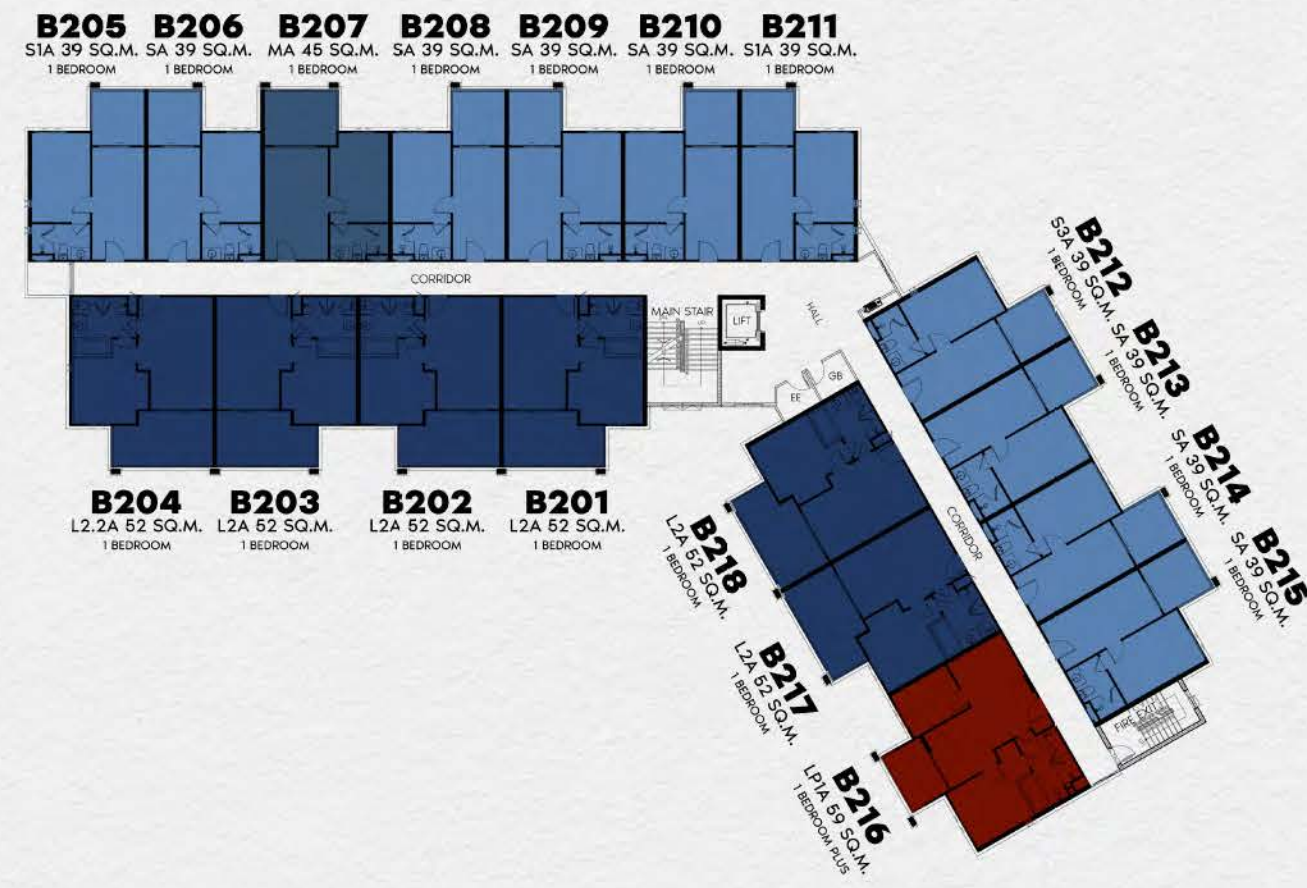

SHOW UNIT

the TITLE
HERITAGE
BANG-TAO

1 BEDROOM 49 SQ.M.
PRICE 7.05 - 10.03 MB.

FLOOR PLAN

BUILDING E

The **TITLE**
HERITAGE
BANG-TAO

1ST FLOOR

2ND FLOOR

*THE IMAGES SHOWN ARE COMPUTER GENERATED. ANY CHANGE CAN BE APPLIED WITHOUT NOTICE. ALL RIGHTS RESERVED

FLOOR PLAN

BUILDING B

the **TITLE**
HERITAGE
BANG-TAO

1ST FLOOR

2ND FLOOR

3RD FLOOR

4TH - 6TH FLOOR

7TH FLOOR

- XS S M L 1 BEDROOM
- LP 1 BEDROOM PLUS
- XL XXL LUXURY A 2 BEDROOM
- LUXURY B 3 BEDROOM
- SUPER LUXURY SUPER LUXURY
- ULTRA LUXURY ULTRA LUXURY
- ULTIMATE LUXURY ULTIMATE LUXURY

*THE IMAGES SHOWN ARE COMPUTER GENERATED. ANY CHANGE CAN BE APPLIED WITHOUT NOTICE. ALL RIGHTS RESERVED

FLOOR PLAN

BUILDING D

the **TITLE**
HERITAGE
BANG-TAO

1ST FLOOR

2ND FLOOR

3RD FLOOR

4TH - 6TH FLOOR

7TH FLOOR