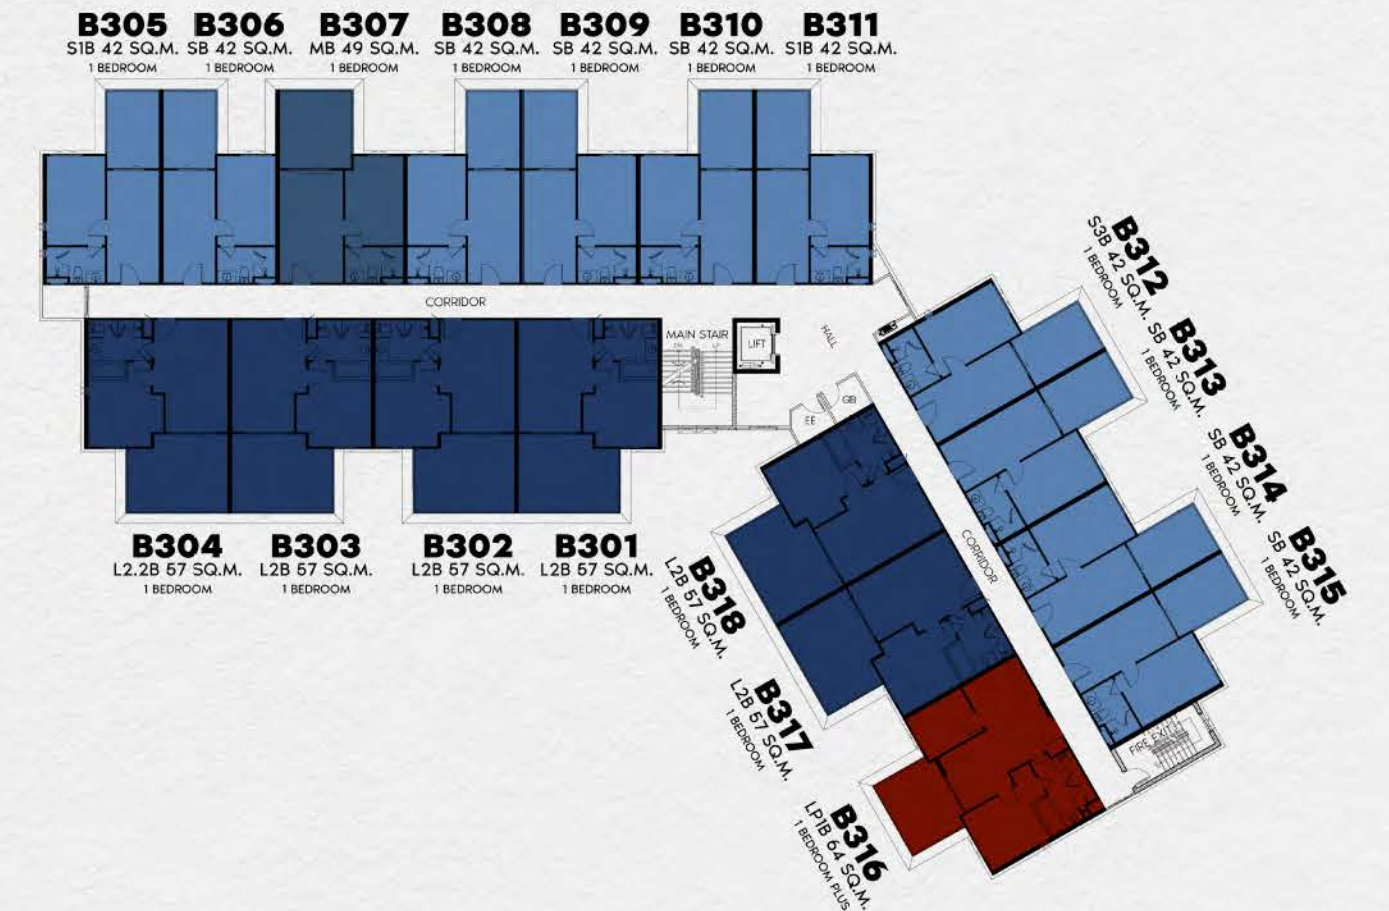

SHOW UNIT

the TITLE
HERITAGE
BANG-TAO

1 BEDROOM 49 SQ.M.
PRICE 7.05 - 10.03 MB.

FLOOR PLAN

BUILDING E

The **TITLE**
HERITAGE
BANG-TAO

1ST FLOOR

2ND FLOOR

*THE IMAGES SHOWN ARE COMPUTER GENERATED. ANY CHANGE CAN BE APPLIED WITHOUT NOTICE. ALL RIGHTS RESERVED

FLOOR PLAN

BUILDING B

the **TITLE**
HERITAGE
BANG-TAO

1ST FLOOR

2ND FLOOR

3RD FLOOR

4TH - 6TH FLOOR

7TH FLOOR

- XS S M L 1 BEDROOM
- LP 1 BEDROOM PLUS
- XL XXL LUXURY A 2 BEDROOM
- LUXURY B 3 BEDROOM
- SUPER LUXURY SUPER LUXURY
- ULTRA LUXURY ULTRA LUXURY
- ULTIMATE LUXURY ULTIMATE LUXURY

*THE IMAGES SHOWN ARE COMPUTER GENERATED. ANY CHANGE CAN BE APPLIED WITHOUT NOTICE. ALL RIGHTS RESERVED

FLOOR PLAN

BUILDING D

the **TITLE**
HERITAGE
BANG-TAO

1ST FLOOR

2ND FLOOR

3RD FLOOR

4TH - 6TH FLOOR

7TH FLOOR