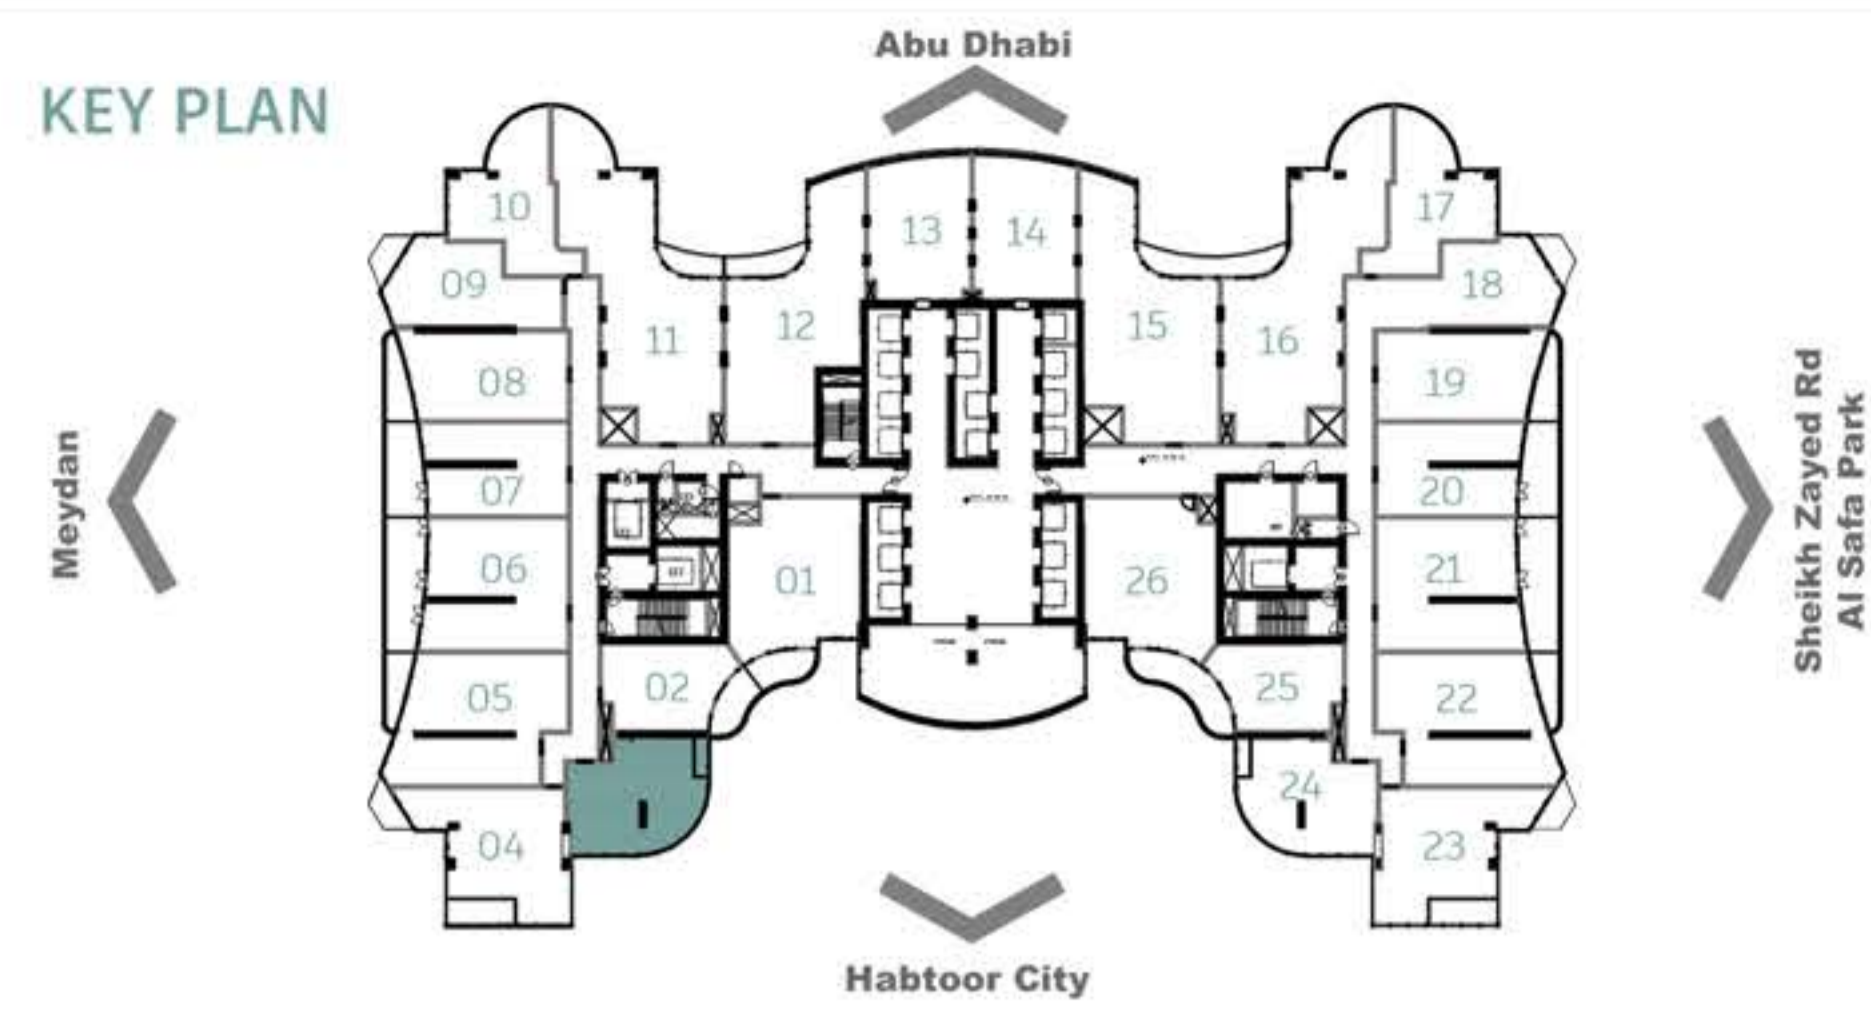

AL HABTOOR

TOWER

AL HABTOOR CITY

الجبّور سيتي

KEY PLAN

KEY SECTION

03 Levels 09--46