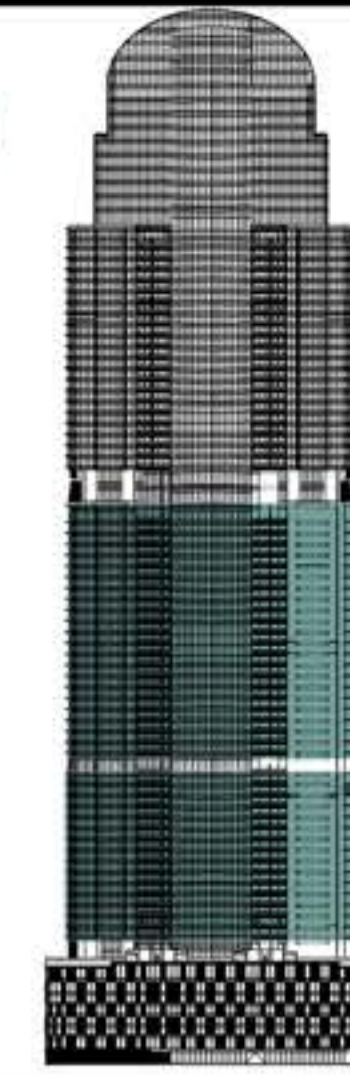

KEY SECTION

03 Levels 09--46

1 Bedroom

Suite Area :	937 ft²	87.01 m²
Balcony Area :	44 ft²	4.1 m²
Total Area :	981ft²	91m²

Abu Dhabi