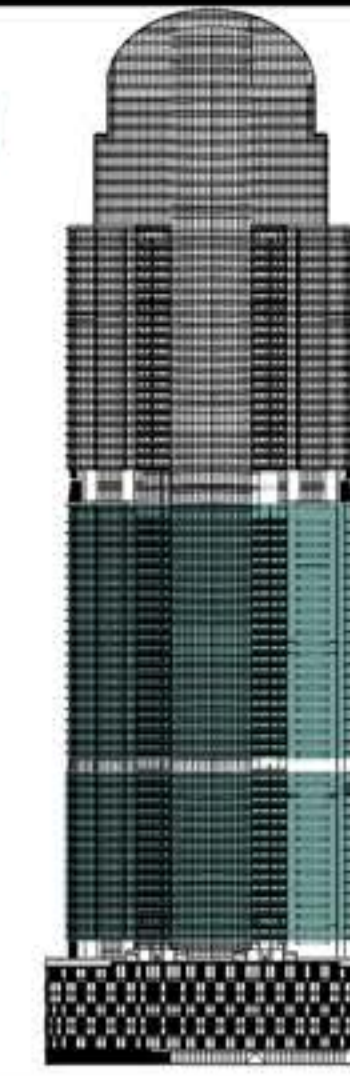

KEY SECTION

20 Levels 09--46

1 Bedroom

Suite Area :	893 ft²	82.92 m²
Balcony Area :	249 ft²	23.22m²
Total Area :	1142 ft²	106.14m²

Abu Dhabi