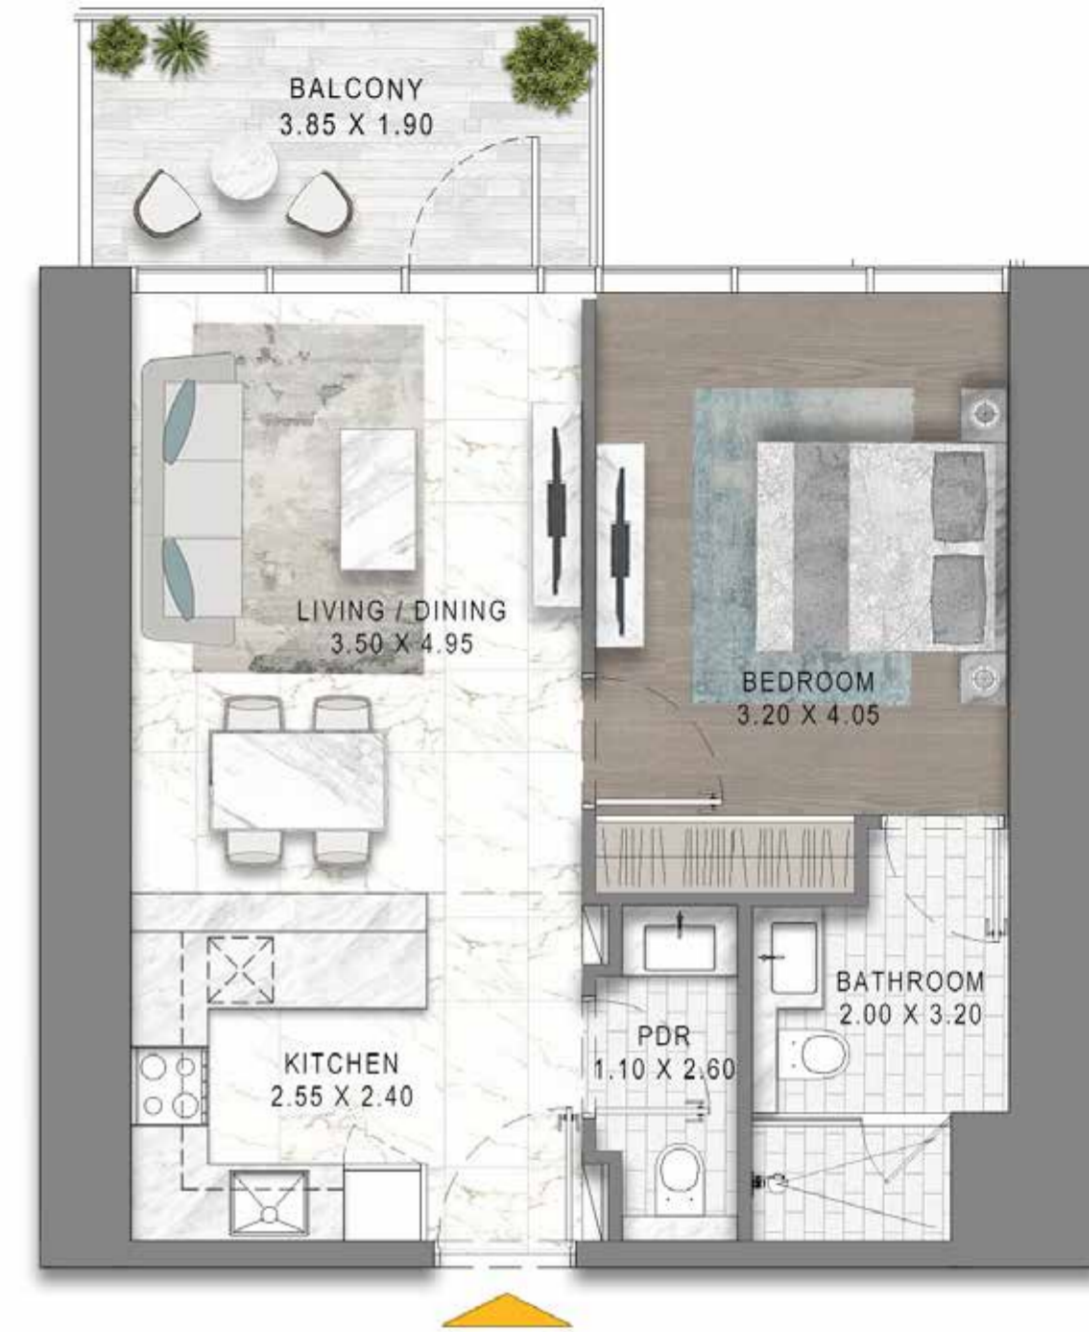

D A M A C S A F A G A T E

FLOOR PLANS

FIVE BEDROOM
SUPER LUXURY

D A M A C S A F A G A T E

5 BEDROOM SUPER LUXURY

TYPE A

UPPER FLOOR

LEVEL: 50

TYPE A1

LEVEL: 1

LEVEL: 2

SHEIKH ZAYED ROAD

1 BEDROOM

TYPE A2

LEVELS:
3,9,13,21,23,30,34,42,44

LEVEL: 46

SHEIKH ZAYED ROAD

1 BEDROOM

TYPE A3

LEVELS:
3,9,13,21,23,30,34,42,44

LEVEL: 46

SHEIKH ZAYED ROAD

1 BEDROOM

TYPE A4

LEVELS:
7,10,17,19,28,31,38,40

LEVEL: 48

SHEIKH ZAYED ROAD

1 BEDROOM

TYPE A5

LEVELS:
4,11,14,18,24,32,35,39,45

SHEIKH ZAYED ROAD

1 BEDROOM