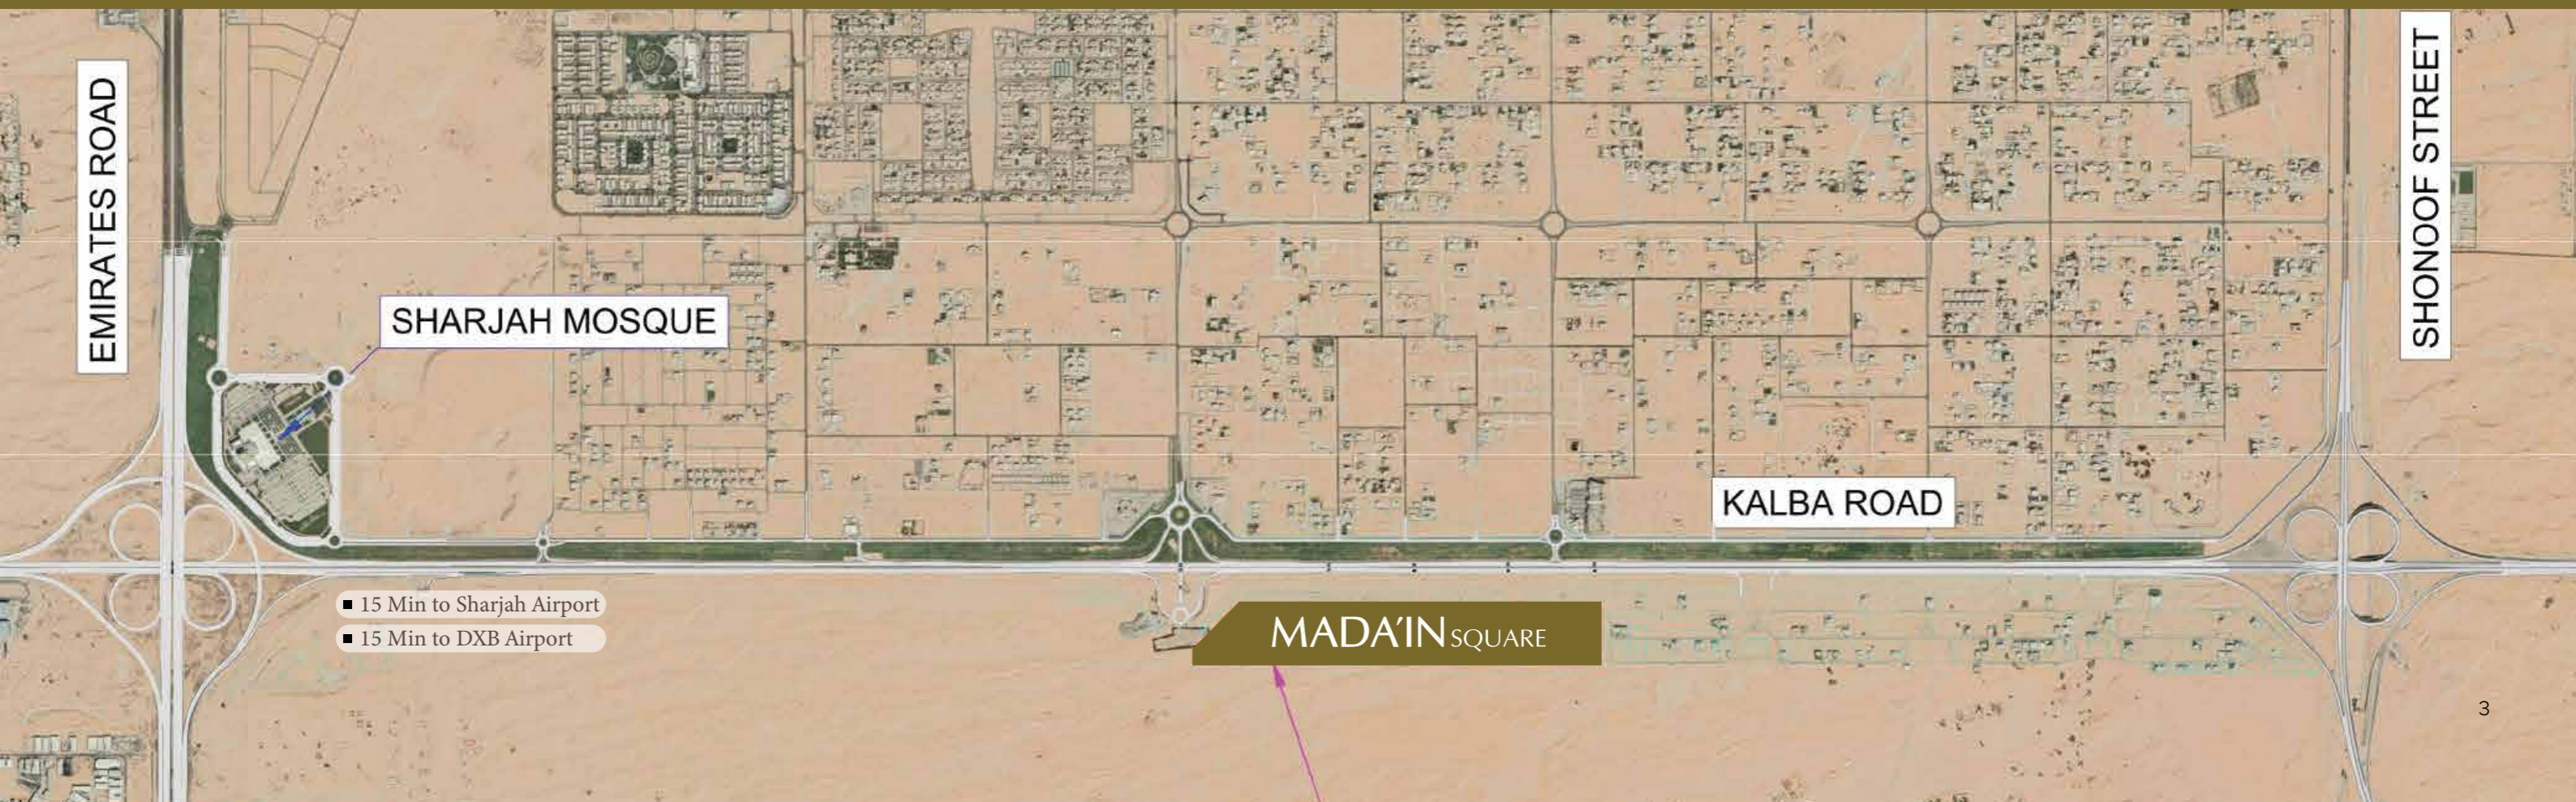

📍 LOCATION

- The project is a complex of Luxury villas and town houses located in Al Tay east area / Al Suyouh suburb - Sharjah, United Arab Emirates.
- Ideal location for families seeking a close-knit community amidst nature's embrace.
- Shares proximity to Sharjah Mosque and city's major attractions.
- Easy access and great connectivity to the rest of the city, Sharjah and Dubai Airport.