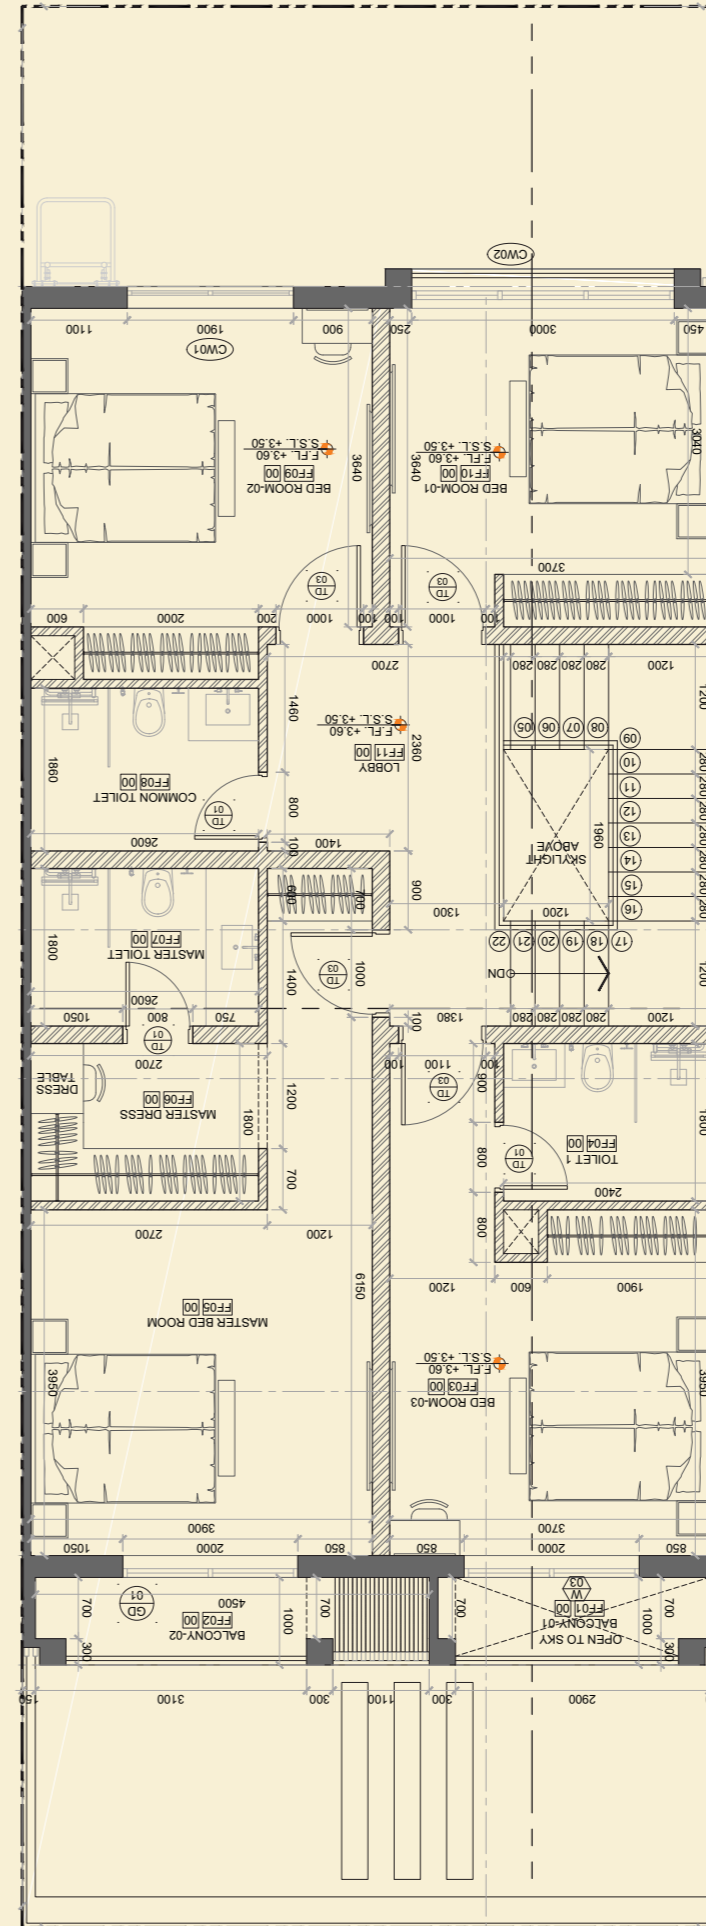

FIRST FLOOR