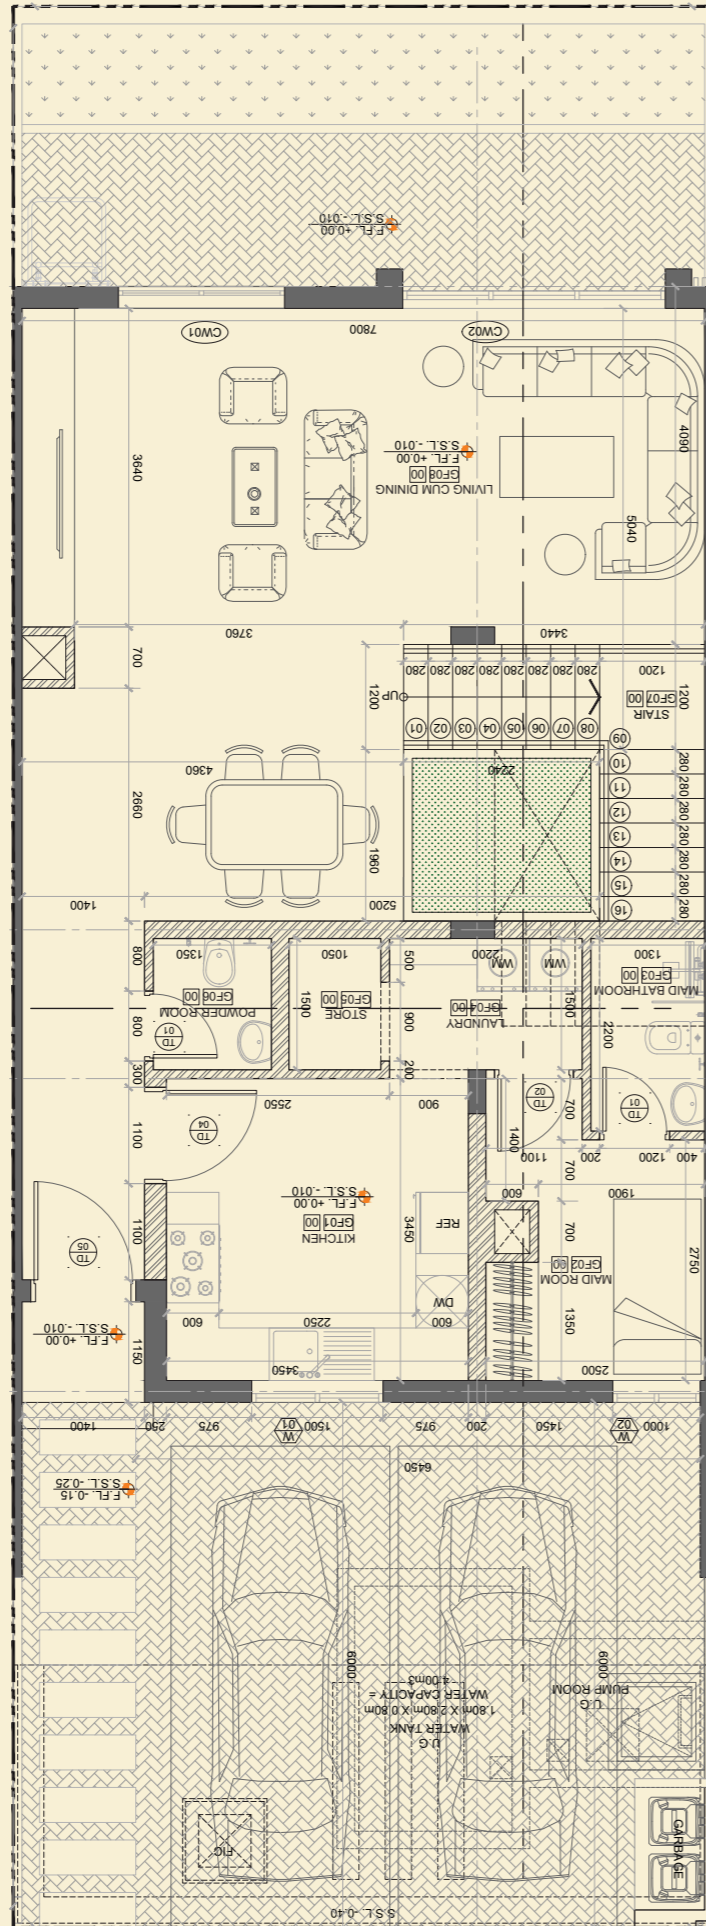

EDGE VILLA

---

LUXURY VILLA

---

SIGNATURE VILLA

**TOTAL PROJECT AREA = 2 M. SQFT**

This is not just another day,  
this is yet another chance  
to make your dreams come true  
كل يوم هو فرصة جديدة لتحقيق أحلامك

# Floor Plan

Town Villa - B

GROUND FLOOR

FIRST FLOOR

Town Villa - A

GROUND FLOOR

FIRST FLOOR

GROUND FLOOR