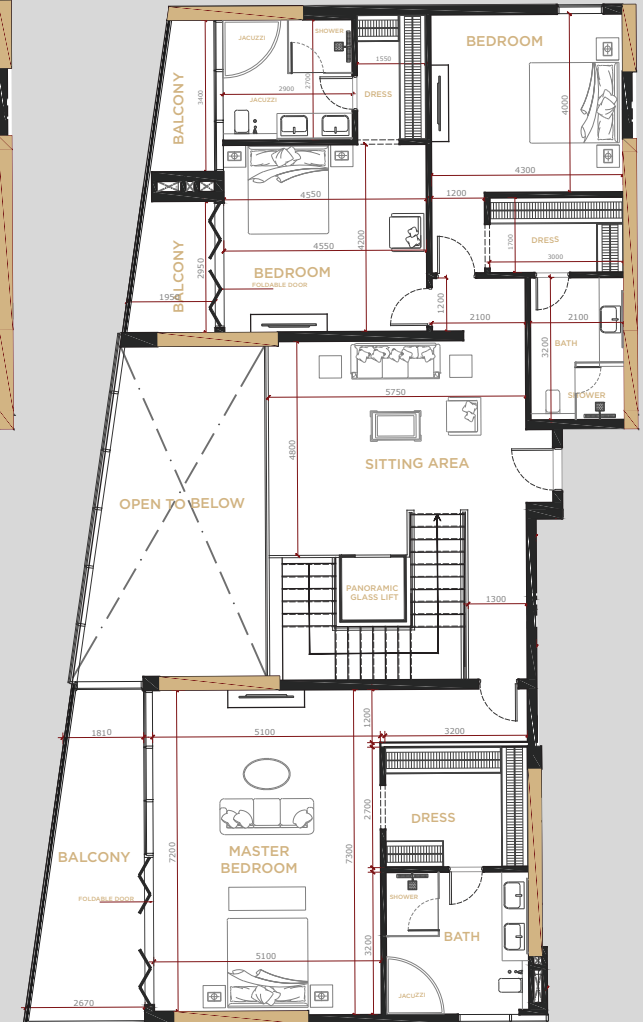

GROUND FLOOR

FIRST FLOOR