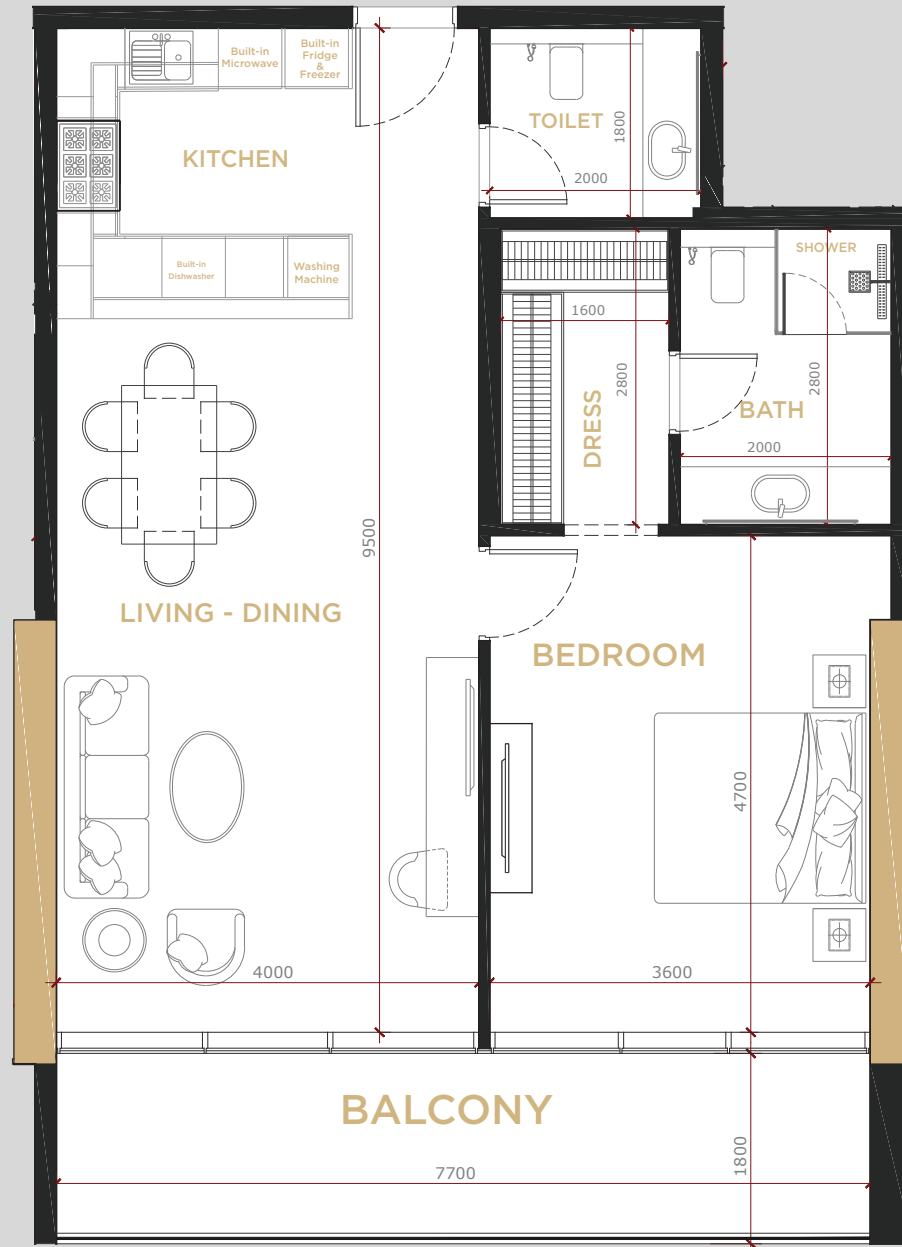

LAYOUT TYPE
1BHK
T13

SPECIFICATIONS

sqm / sqft

TOTAL 89.97 / 968.43

TYPE 1BHK-T13

BALCONY YES

UNITS

409, 509, 609, 709, 809,
909, 1009, 1109, 1209, 1309,
1409, 1509, 1609