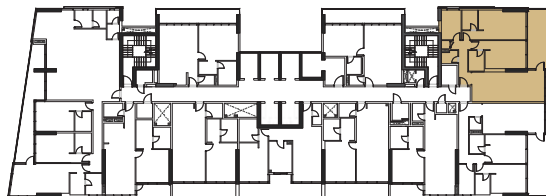

LAYOUT TYPE

2BHK

T1

SPECIFICATIONS

sqm / sqft

TOTAL 132.89 / 1430.42

TYPE 2BHK-T1

BALCONY YES

UNITS

404, 504, 604, 704, 804,
904, 1004, 1104, 1204, 1304,
1404, 1504, 1604