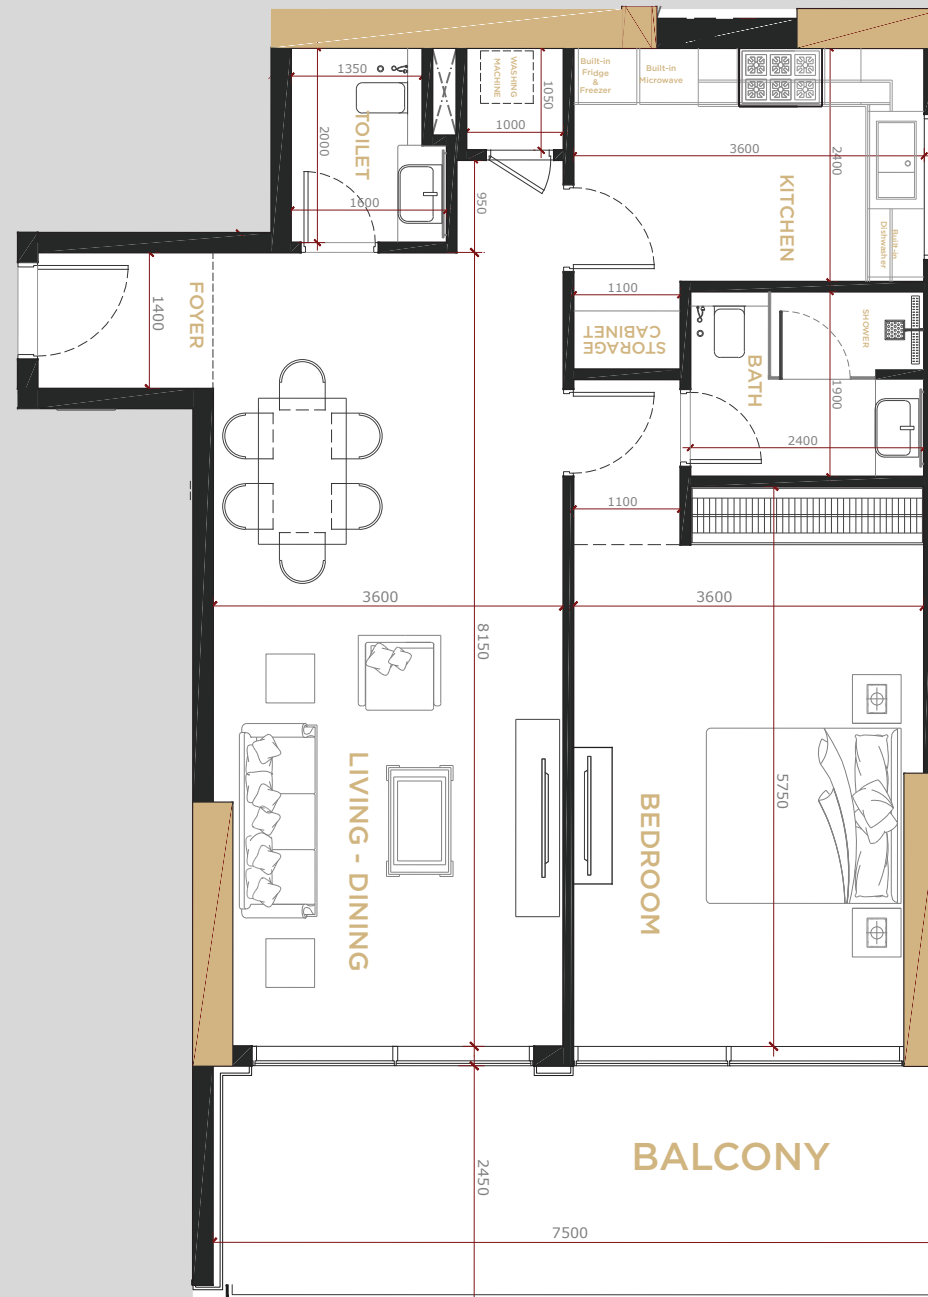

LAYOUT TYPE

1BHK T8

SPECIFICATIONS

sqm / sqft

TOTAL 98.19 / 1056.91

TYPE 1BHK-T8

BALCONY YES

UNIT

304