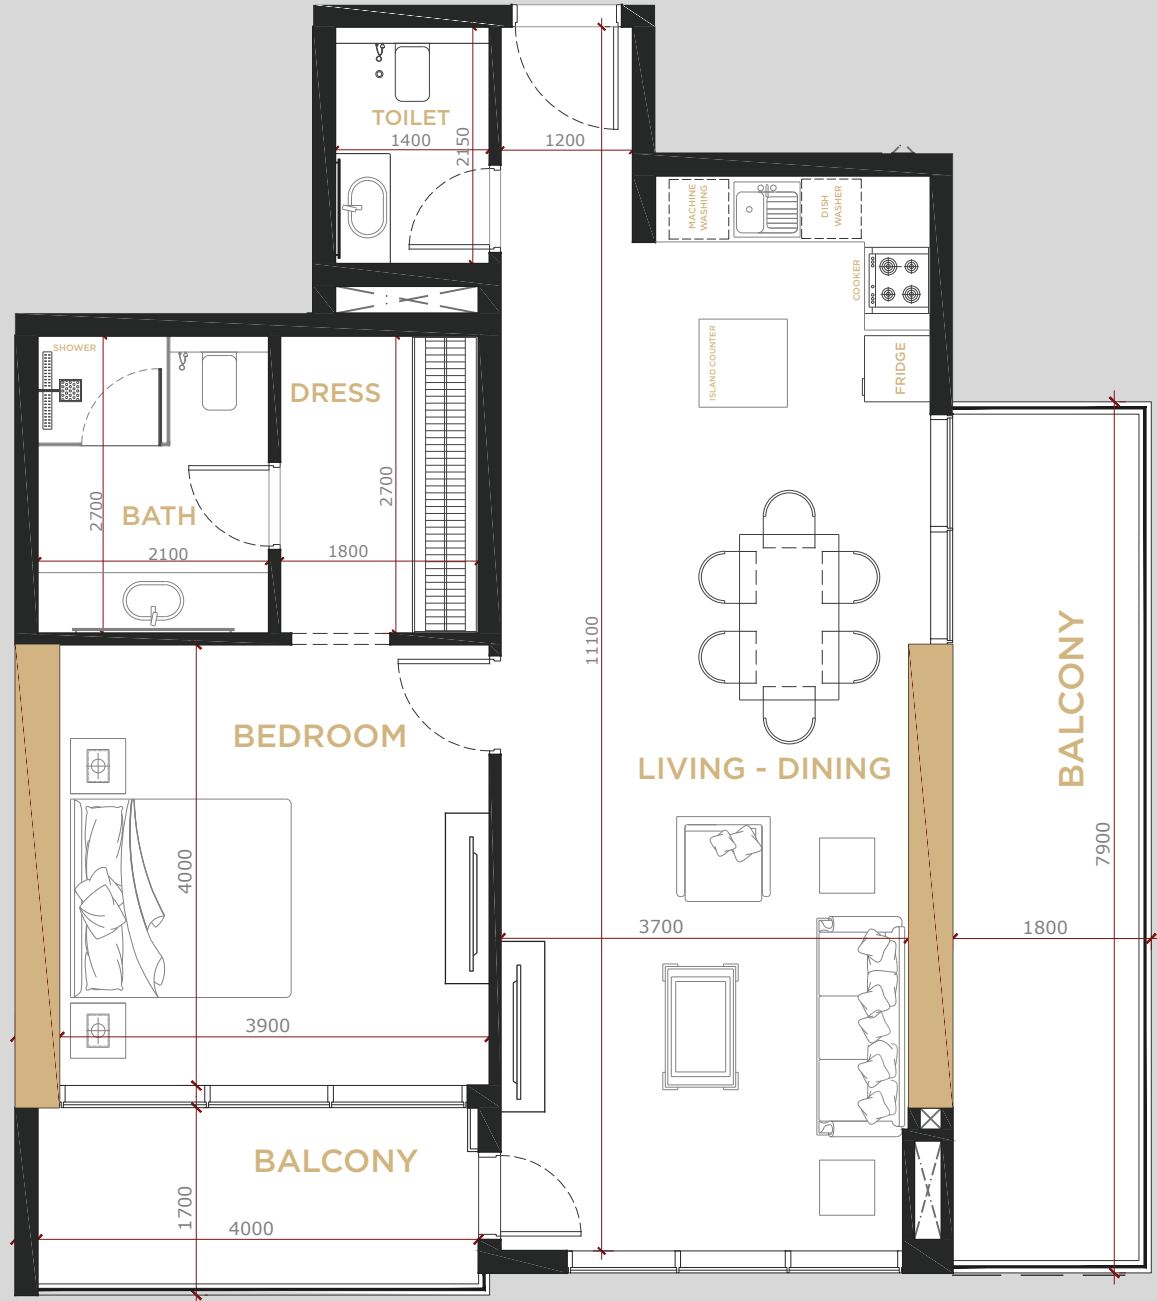

LAYOUT TYPE

1BHK

T11

SPECIFICATIONS

sqm / sqft

TOTAL 96.93 / 1043.35

TYPE 1BHK-T11

BALCONY YES

UNIT

204