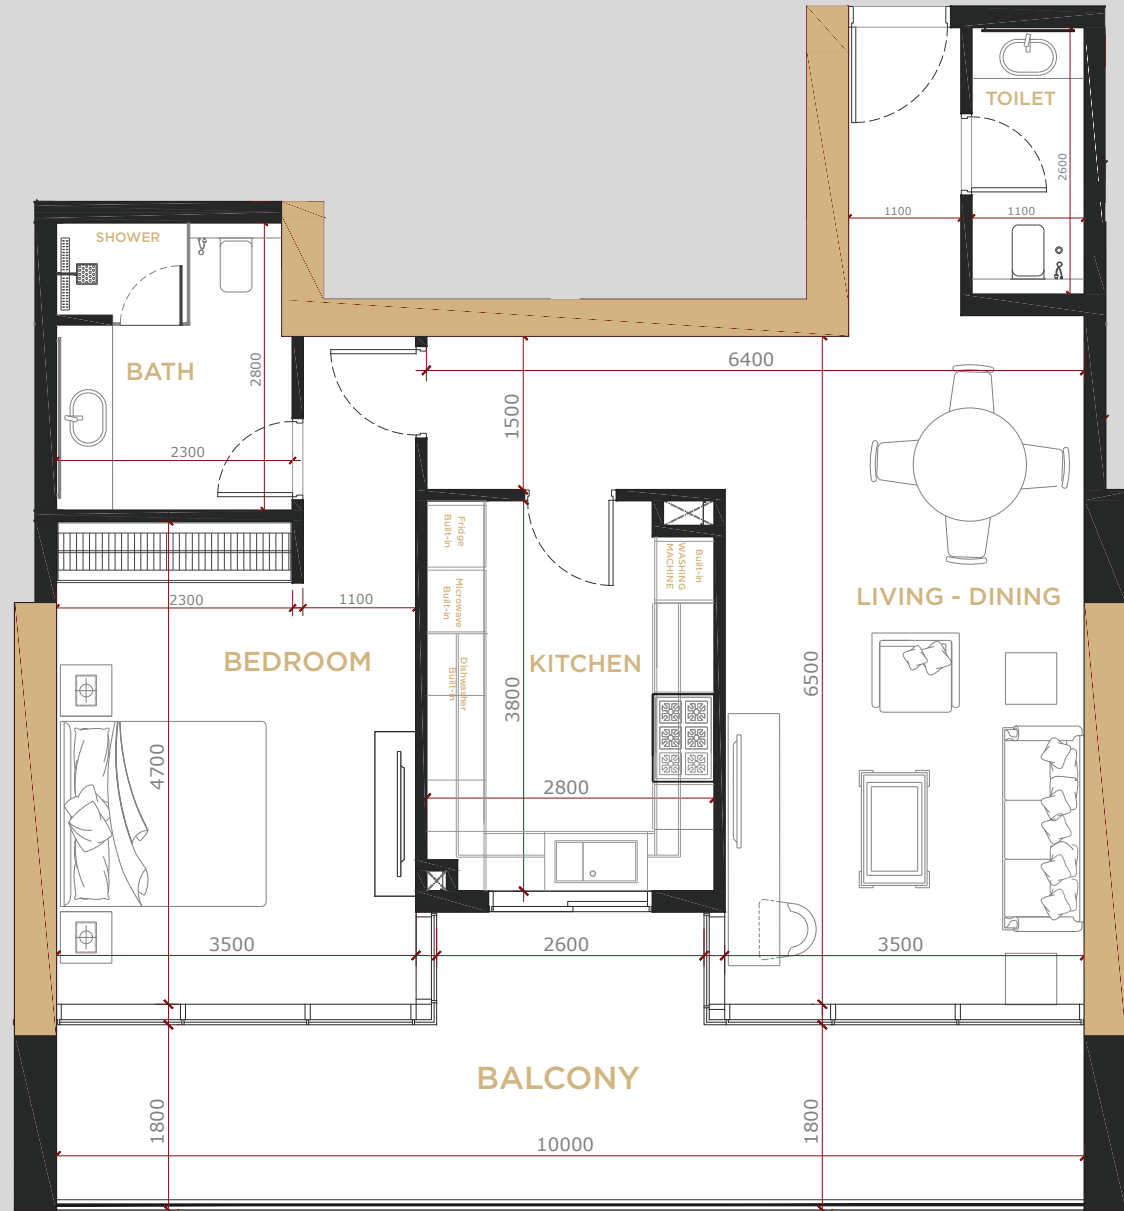

LAYOUT TYPE

1BHK

T12

SPECIFICATIONS

sqm / sqft

TOTAL 99.1 / 1066.7

TYPE 1BHK-T12

BALCONY YES

UNITS

408, 508, 608, 708, 808,
908, 1008, 1108, 1208, 1308,
1408, 1508, 1608