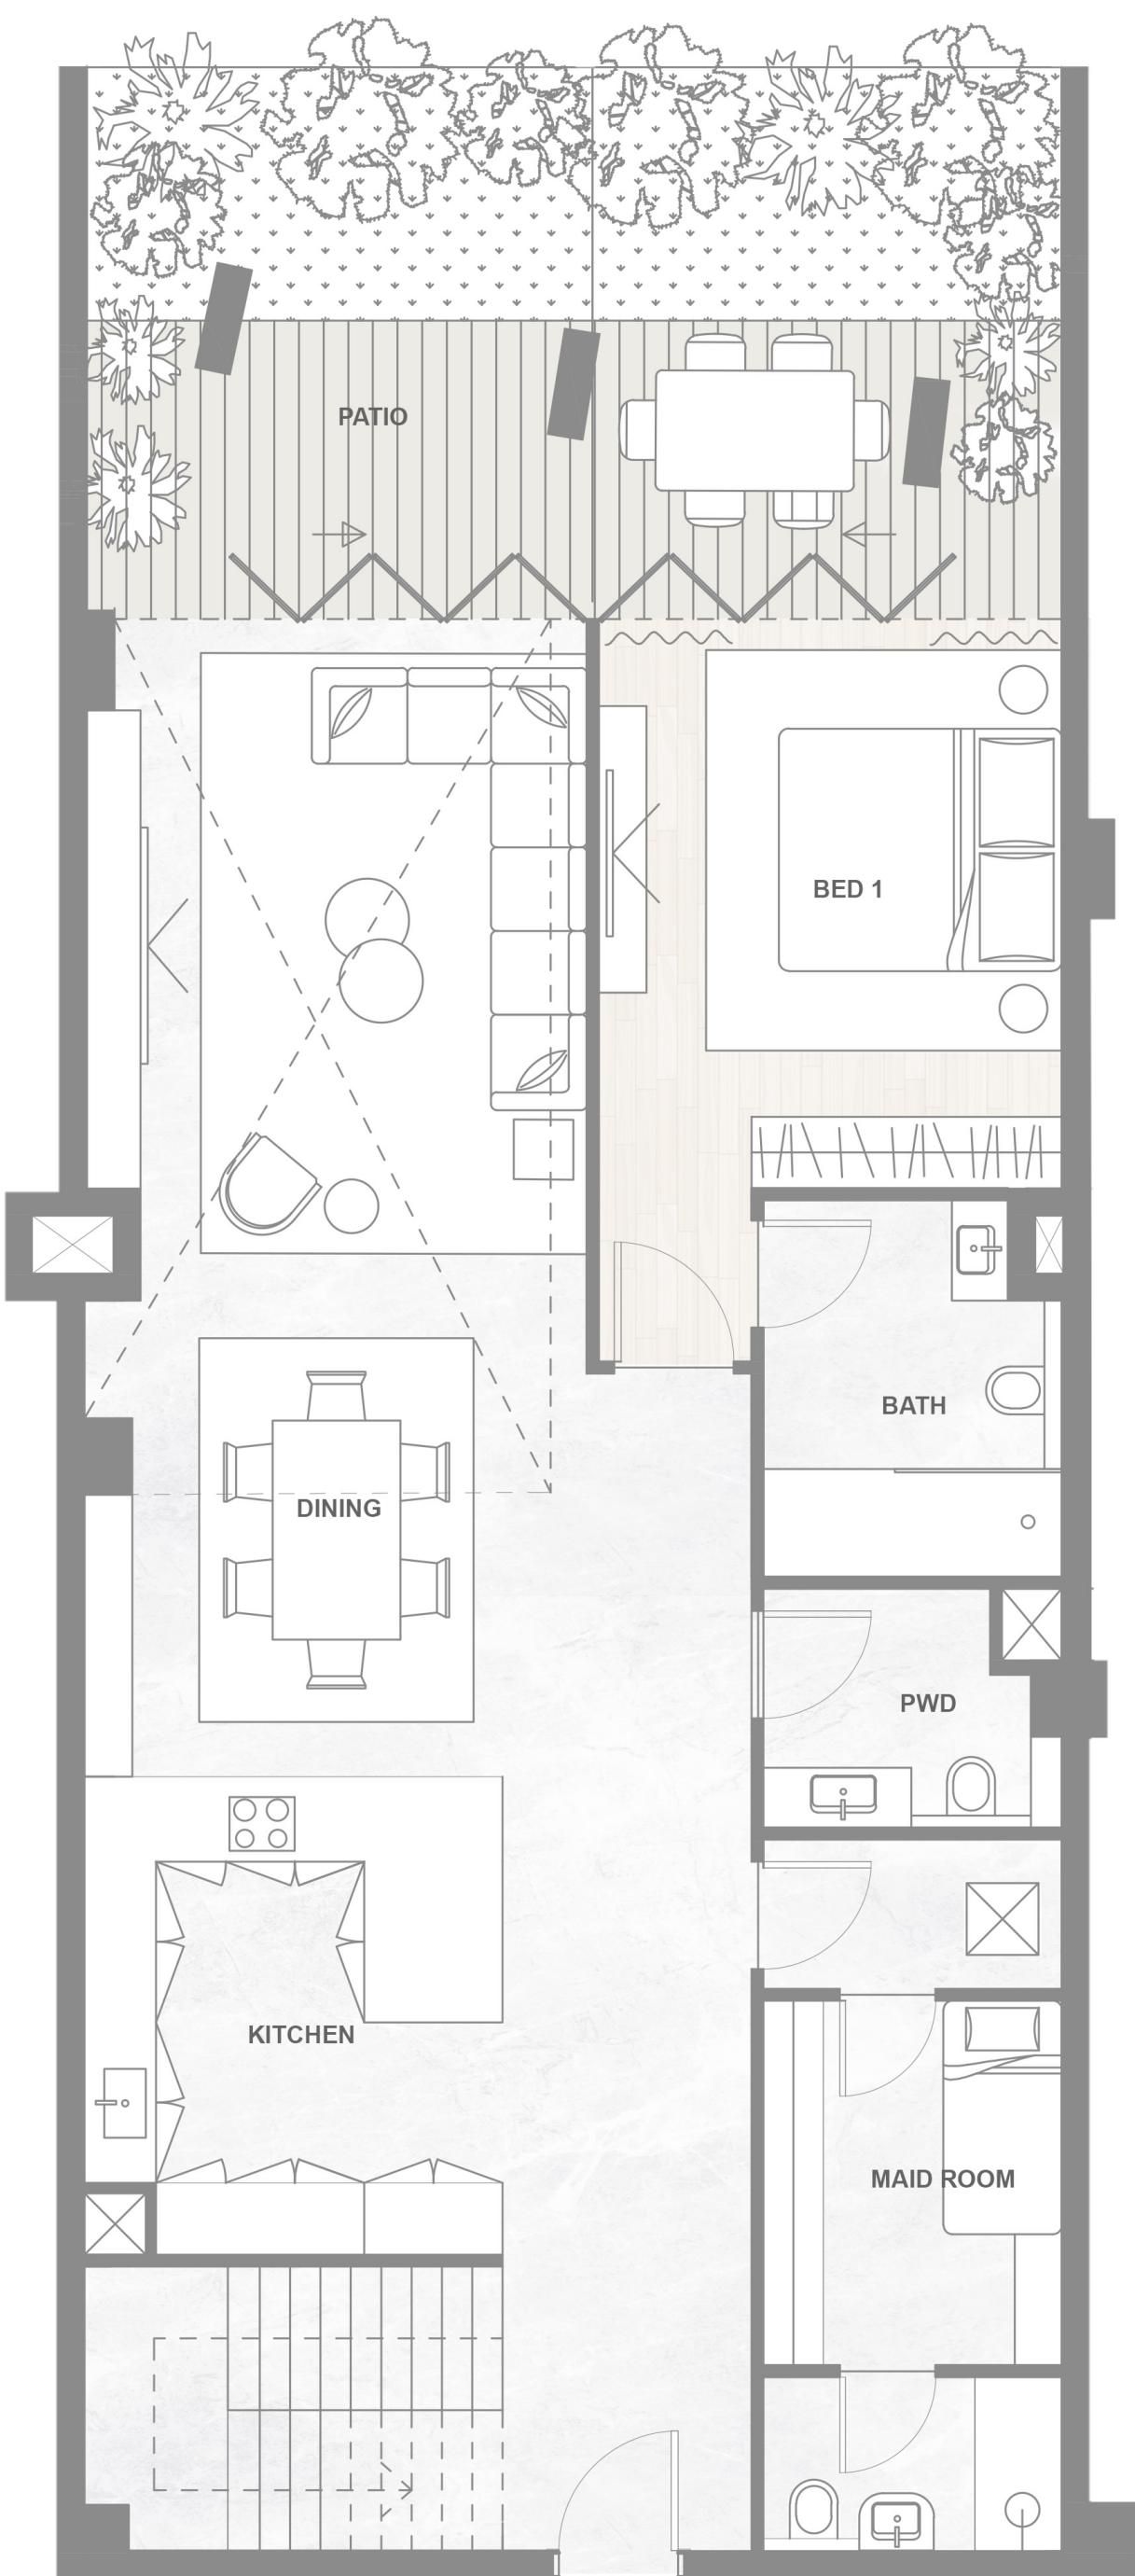

Areas Starting from 2,300.00 sqft

PRICE STARTING FROM AED 5.5 MILLION

PAYMENT PLANS

40/60

50/50 Post Handover

*DOWNPAYMENT 10%

A project by

رأس الخيمة العقارية
RAK PROPERTIES

Hayat
island

FLOOR PLAN

2 BED ROOM

GROUND FLOOR PLAN

UPPER FLOOR PLAN

A project by

Hayat
island

FLOOR PLAN
3 BED ROOM

GROUND FLOOR PLAN

UPPER FLOOR PLAN

A project by

رأس الخيمة العقارية
RAK PROPERTIES

Hayat
island

KEY PLANS

NORTHBAY

GROUND FLOOR

FIRST FLOOR

■ 2 BEDROOM ■ 3 BEDROOM

A project by

KEY PLANS

CENTRAL II

GROUND FLOOR

FIRST FLOOR

■ 2 BEDROOM ■ 3 BEDROOM