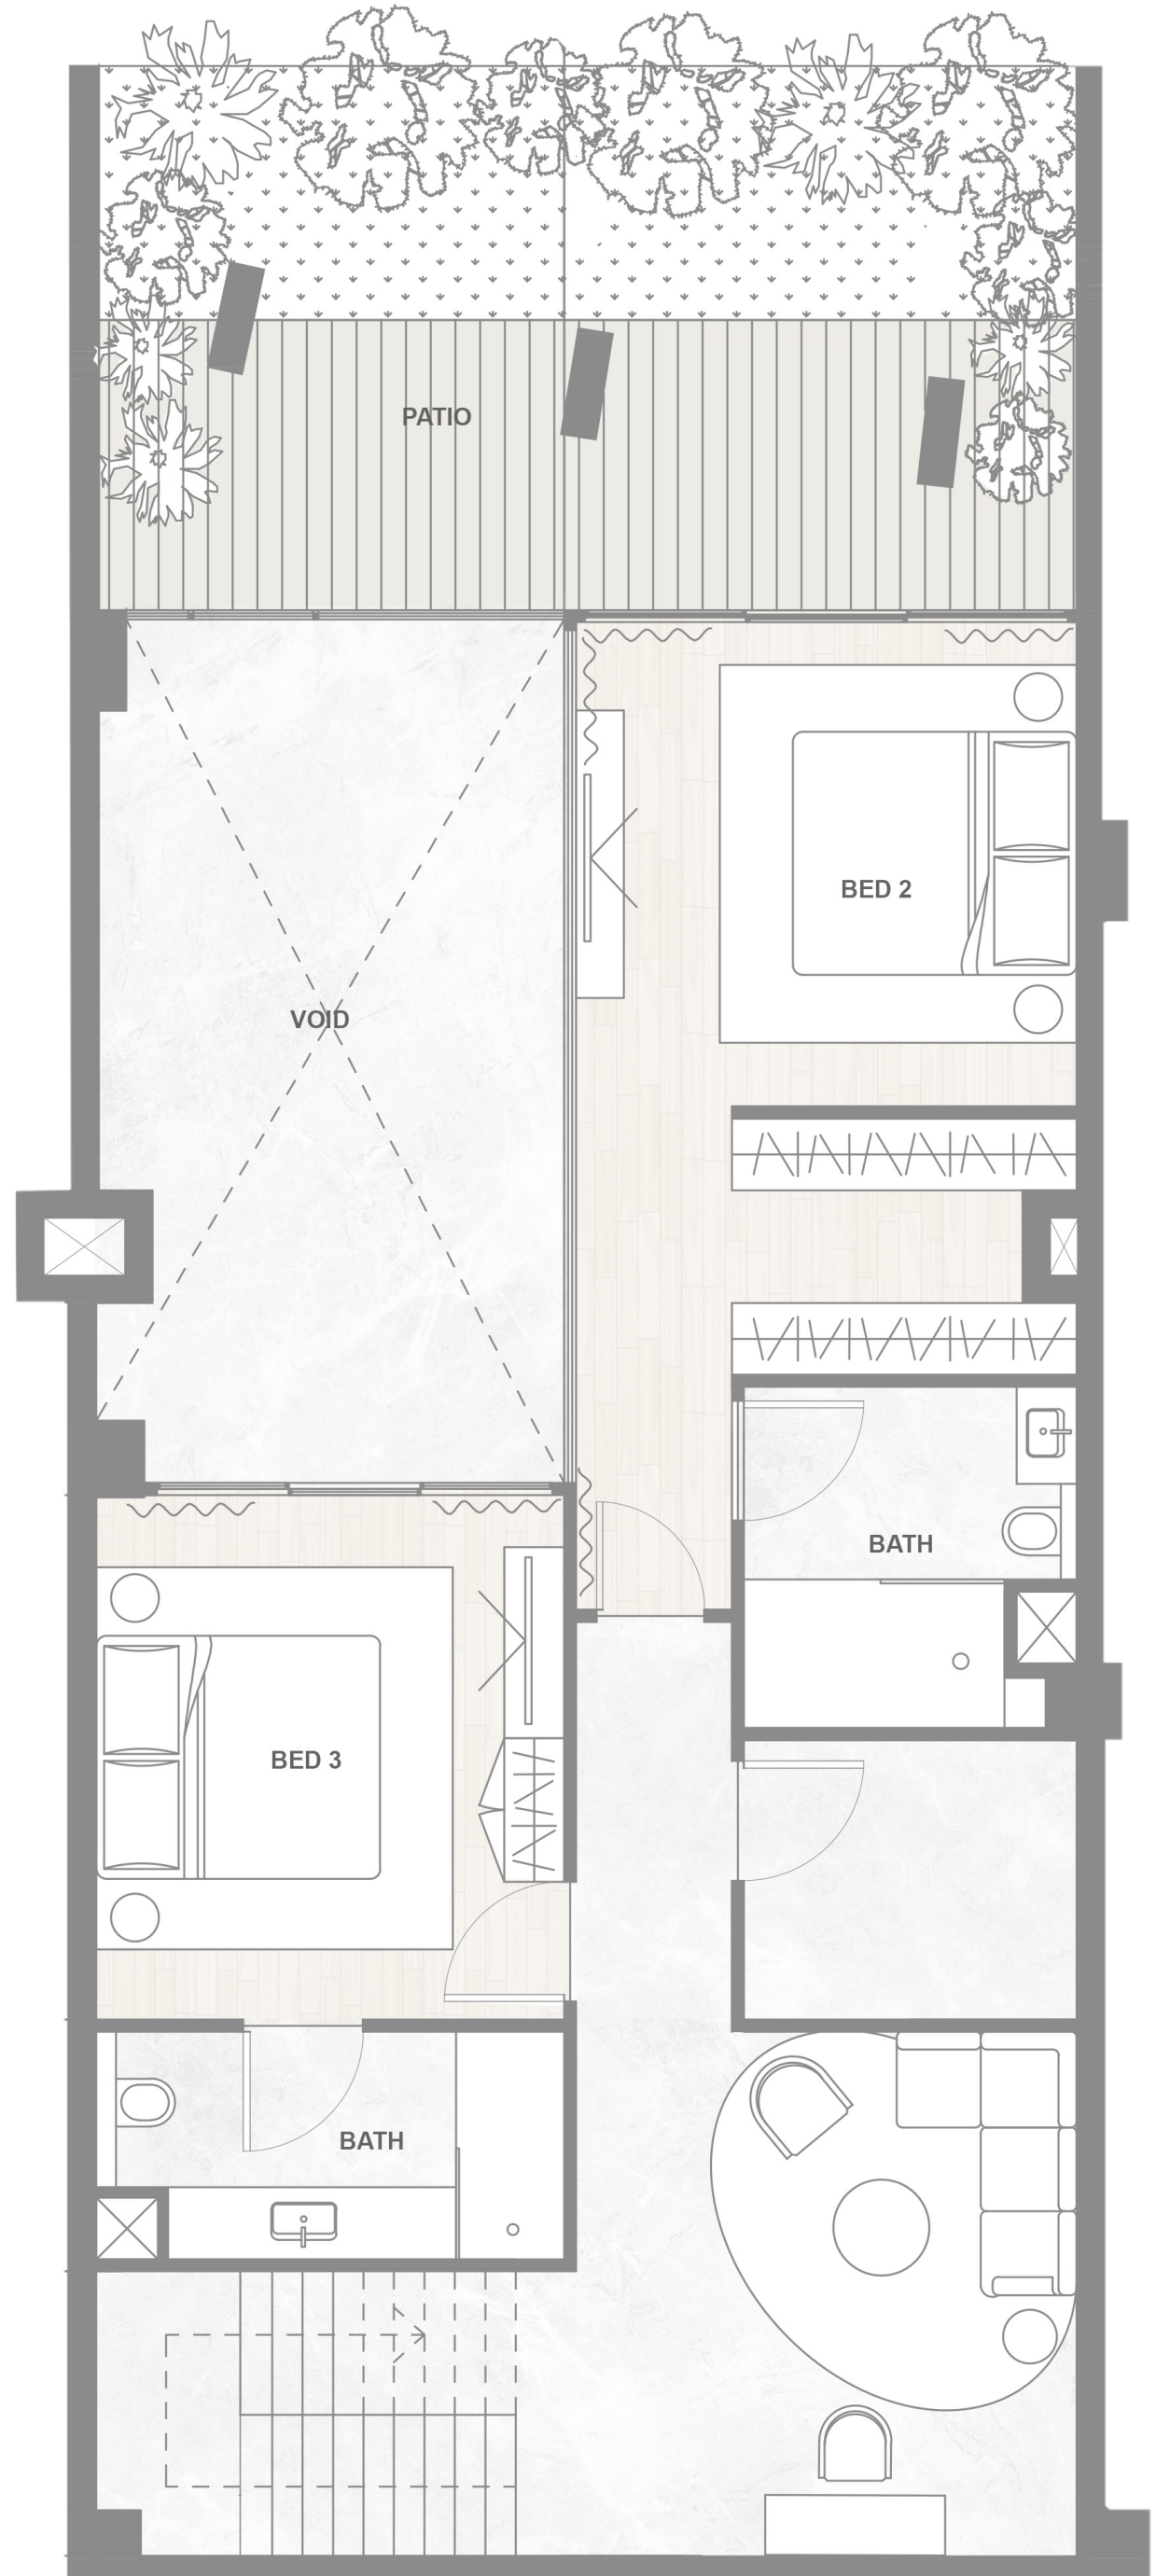

Areas Starting from 2,300.00 sqft

PRICE STARTING FROM AED 5.5 MILLION

PAYMENT PLANS

40/60

50/50 Post Handover

*DOWNPAYMENT 10%

A project by

رأس الخيمة العقارية
RAK PROPERTIES

Hayat
island

FLOOR PLAN

2 BED ROOM

GROUND FLOOR PLAN

UPPER FLOOR PLAN

A project by

Hayat
island

FLOOR PLAN
3 BED ROOM

GROUND FLOOR PLAN

UPPER FLOOR PLAN

A project by

رأس الخيمة العقارية
RAK PROPERTIES

Hayat
island

KEY PLANS

NORTHBAY

GROUND FLOOR

FIRST FLOOR

■ 2 BEDROOM ■ 3 BEDROOM

A project by

KEY PLANS

CENTRAL II

GROUND FLOOR

FIRST FLOOR

■ 2 BEDROOM ■ 3 BEDROOM