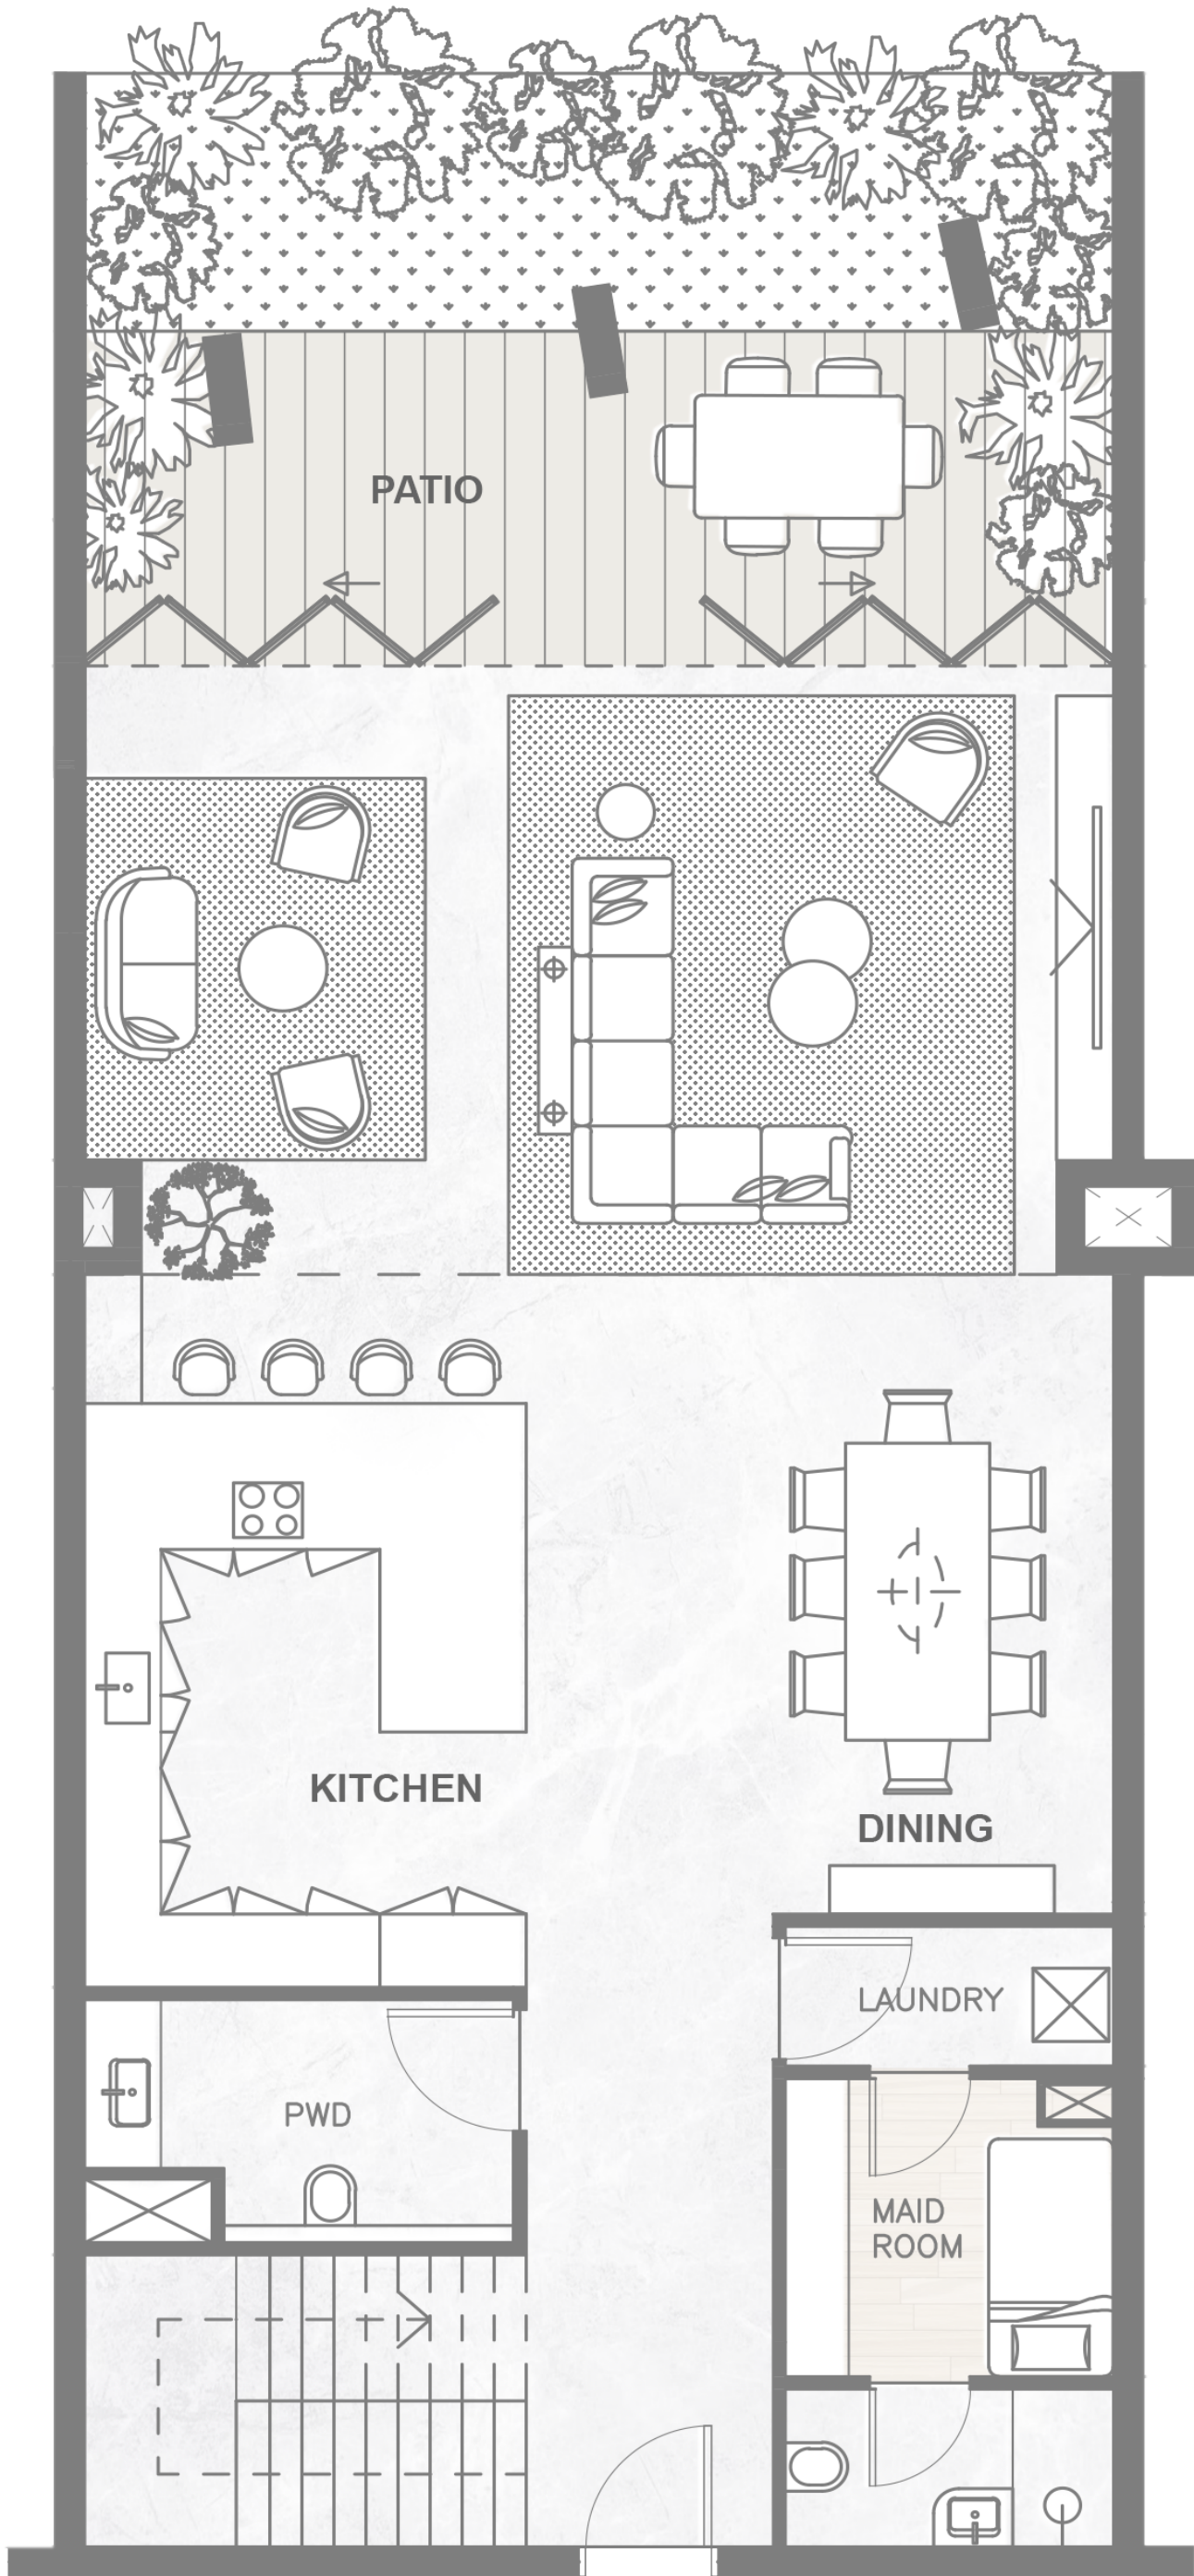

Areas Starting from 2,300.00 sqft

PRICE STARTING FROM AED 5.5 MILLION

PAYMENT PLANS

40/60

50/50 Post Handover

*DOWNPAYMENT 10%

A project by

رأس الخيمة العقارية
RAK PROPERTIES

Hayat
island

FLOOR PLAN

2 BED ROOM

GROUND FLOOR PLAN

UPPER FLOOR PLAN

A project by

Hayat
island

FLOOR PLAN
3 BED ROOM