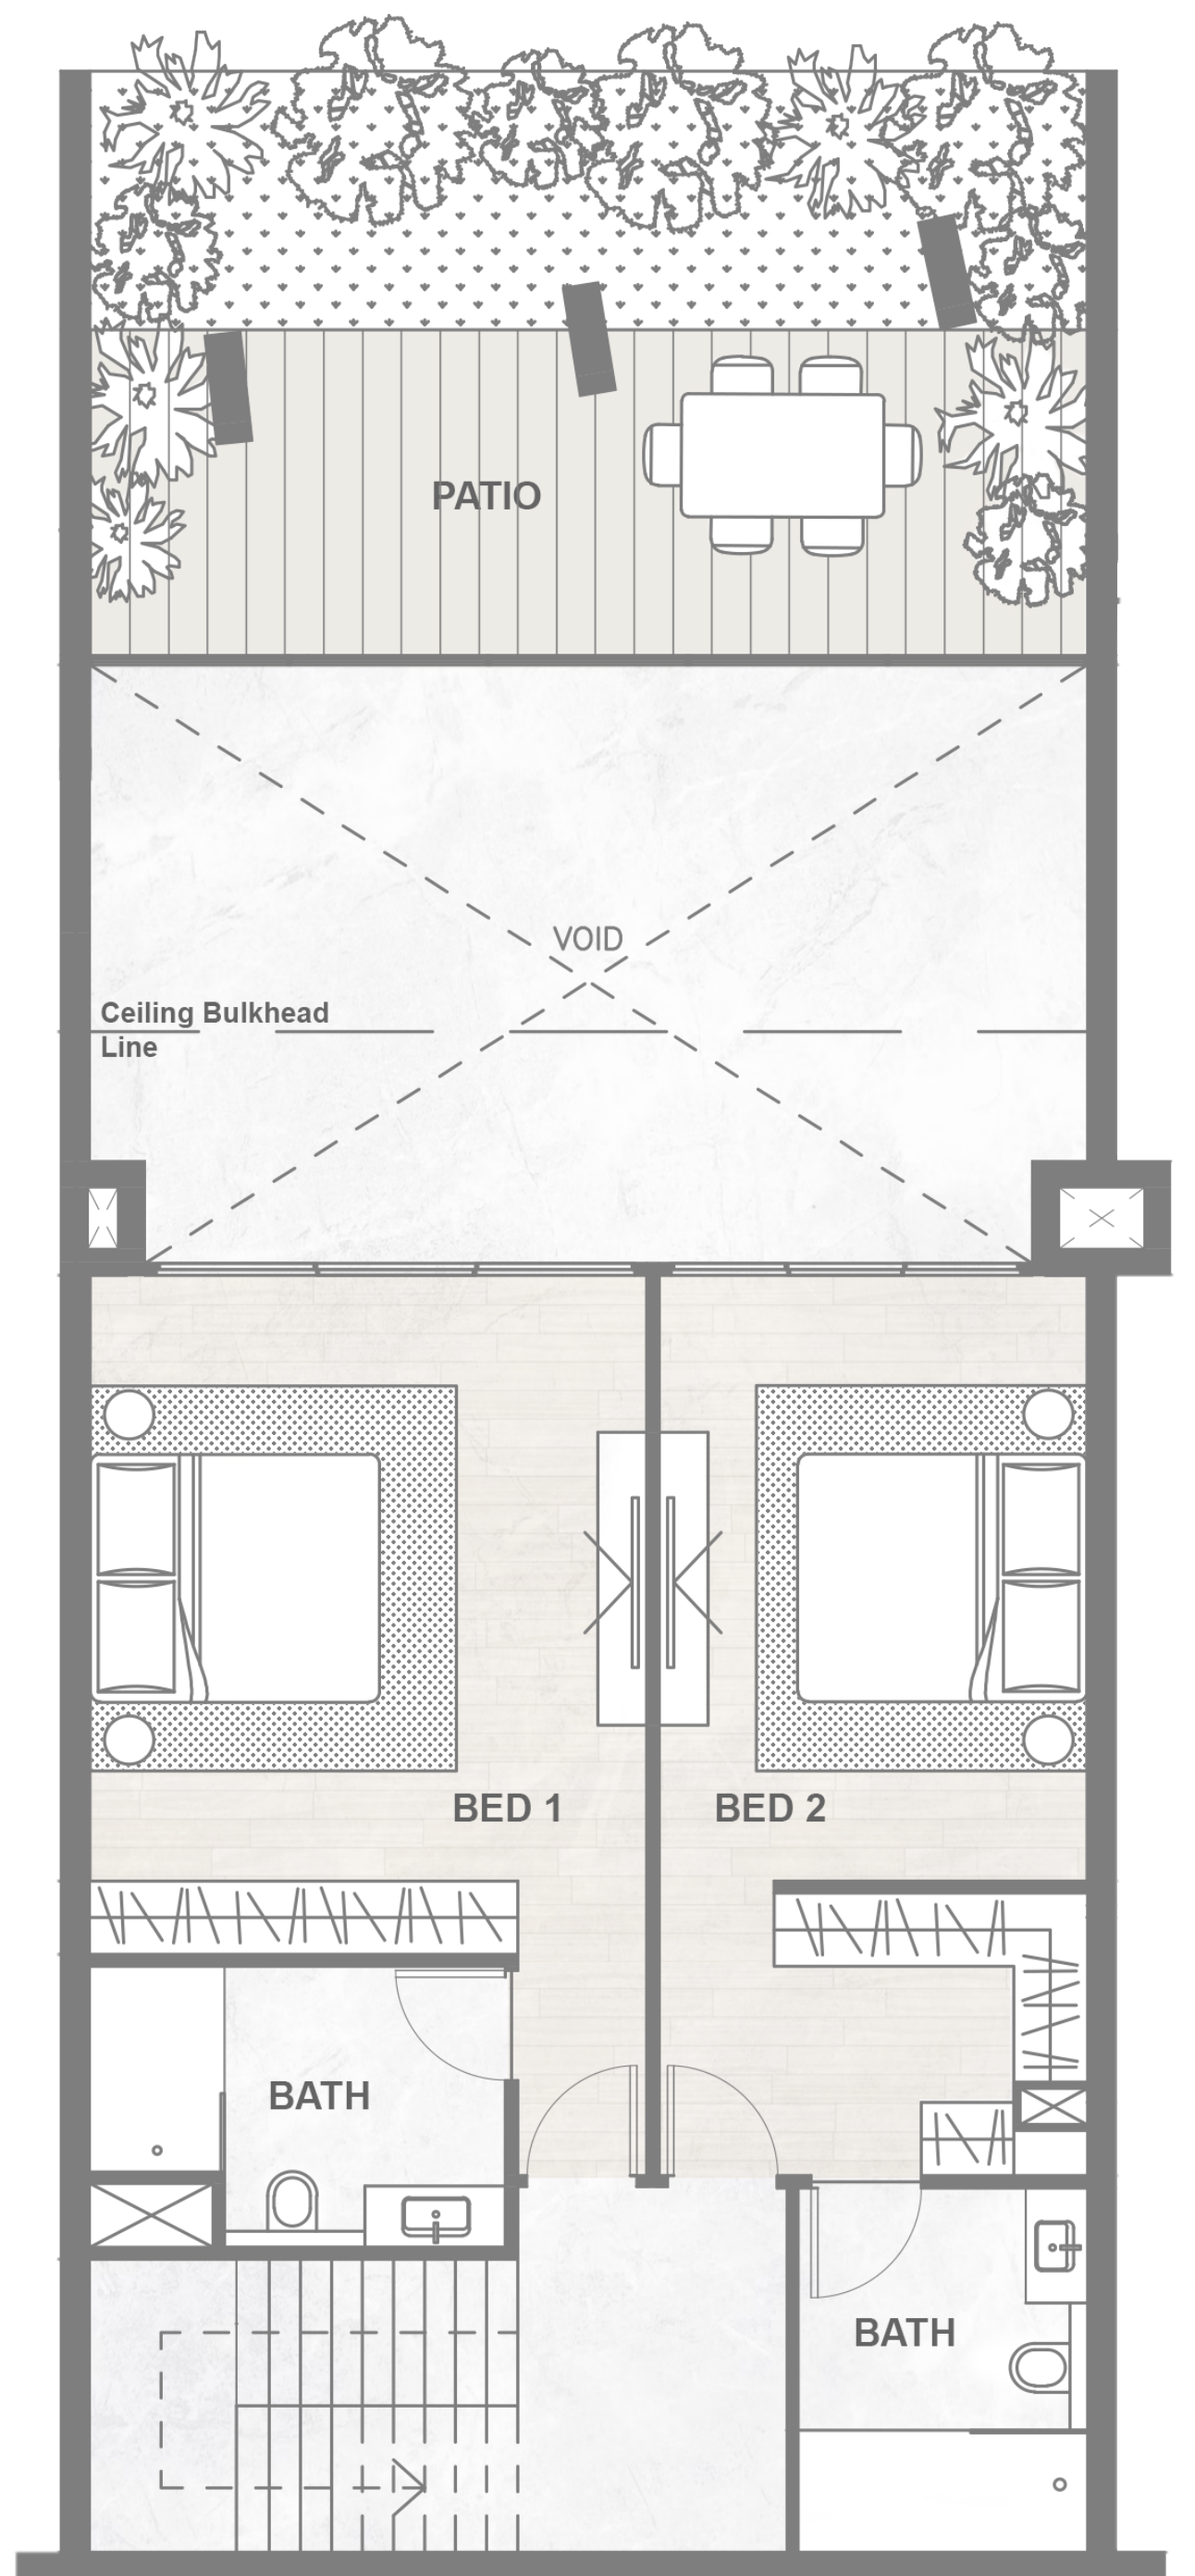

Areas Starting from 2,300.00 sqft

PRICE STARTING FROM AED 5.5 MILLION

PAYMENT PLANS

40/60

50/50 Post Handover

*DOWNPAYMENT 10%

A project by

رأس الخيمة العقارية
RAK PROPERTIES

Hayat
island

FLOOR PLAN

2 BED ROOM

GROUND FLOOR PLAN

UPPER FLOOR PLAN

A project by

Hayat
island

FLOOR PLAN
3 BED ROOM