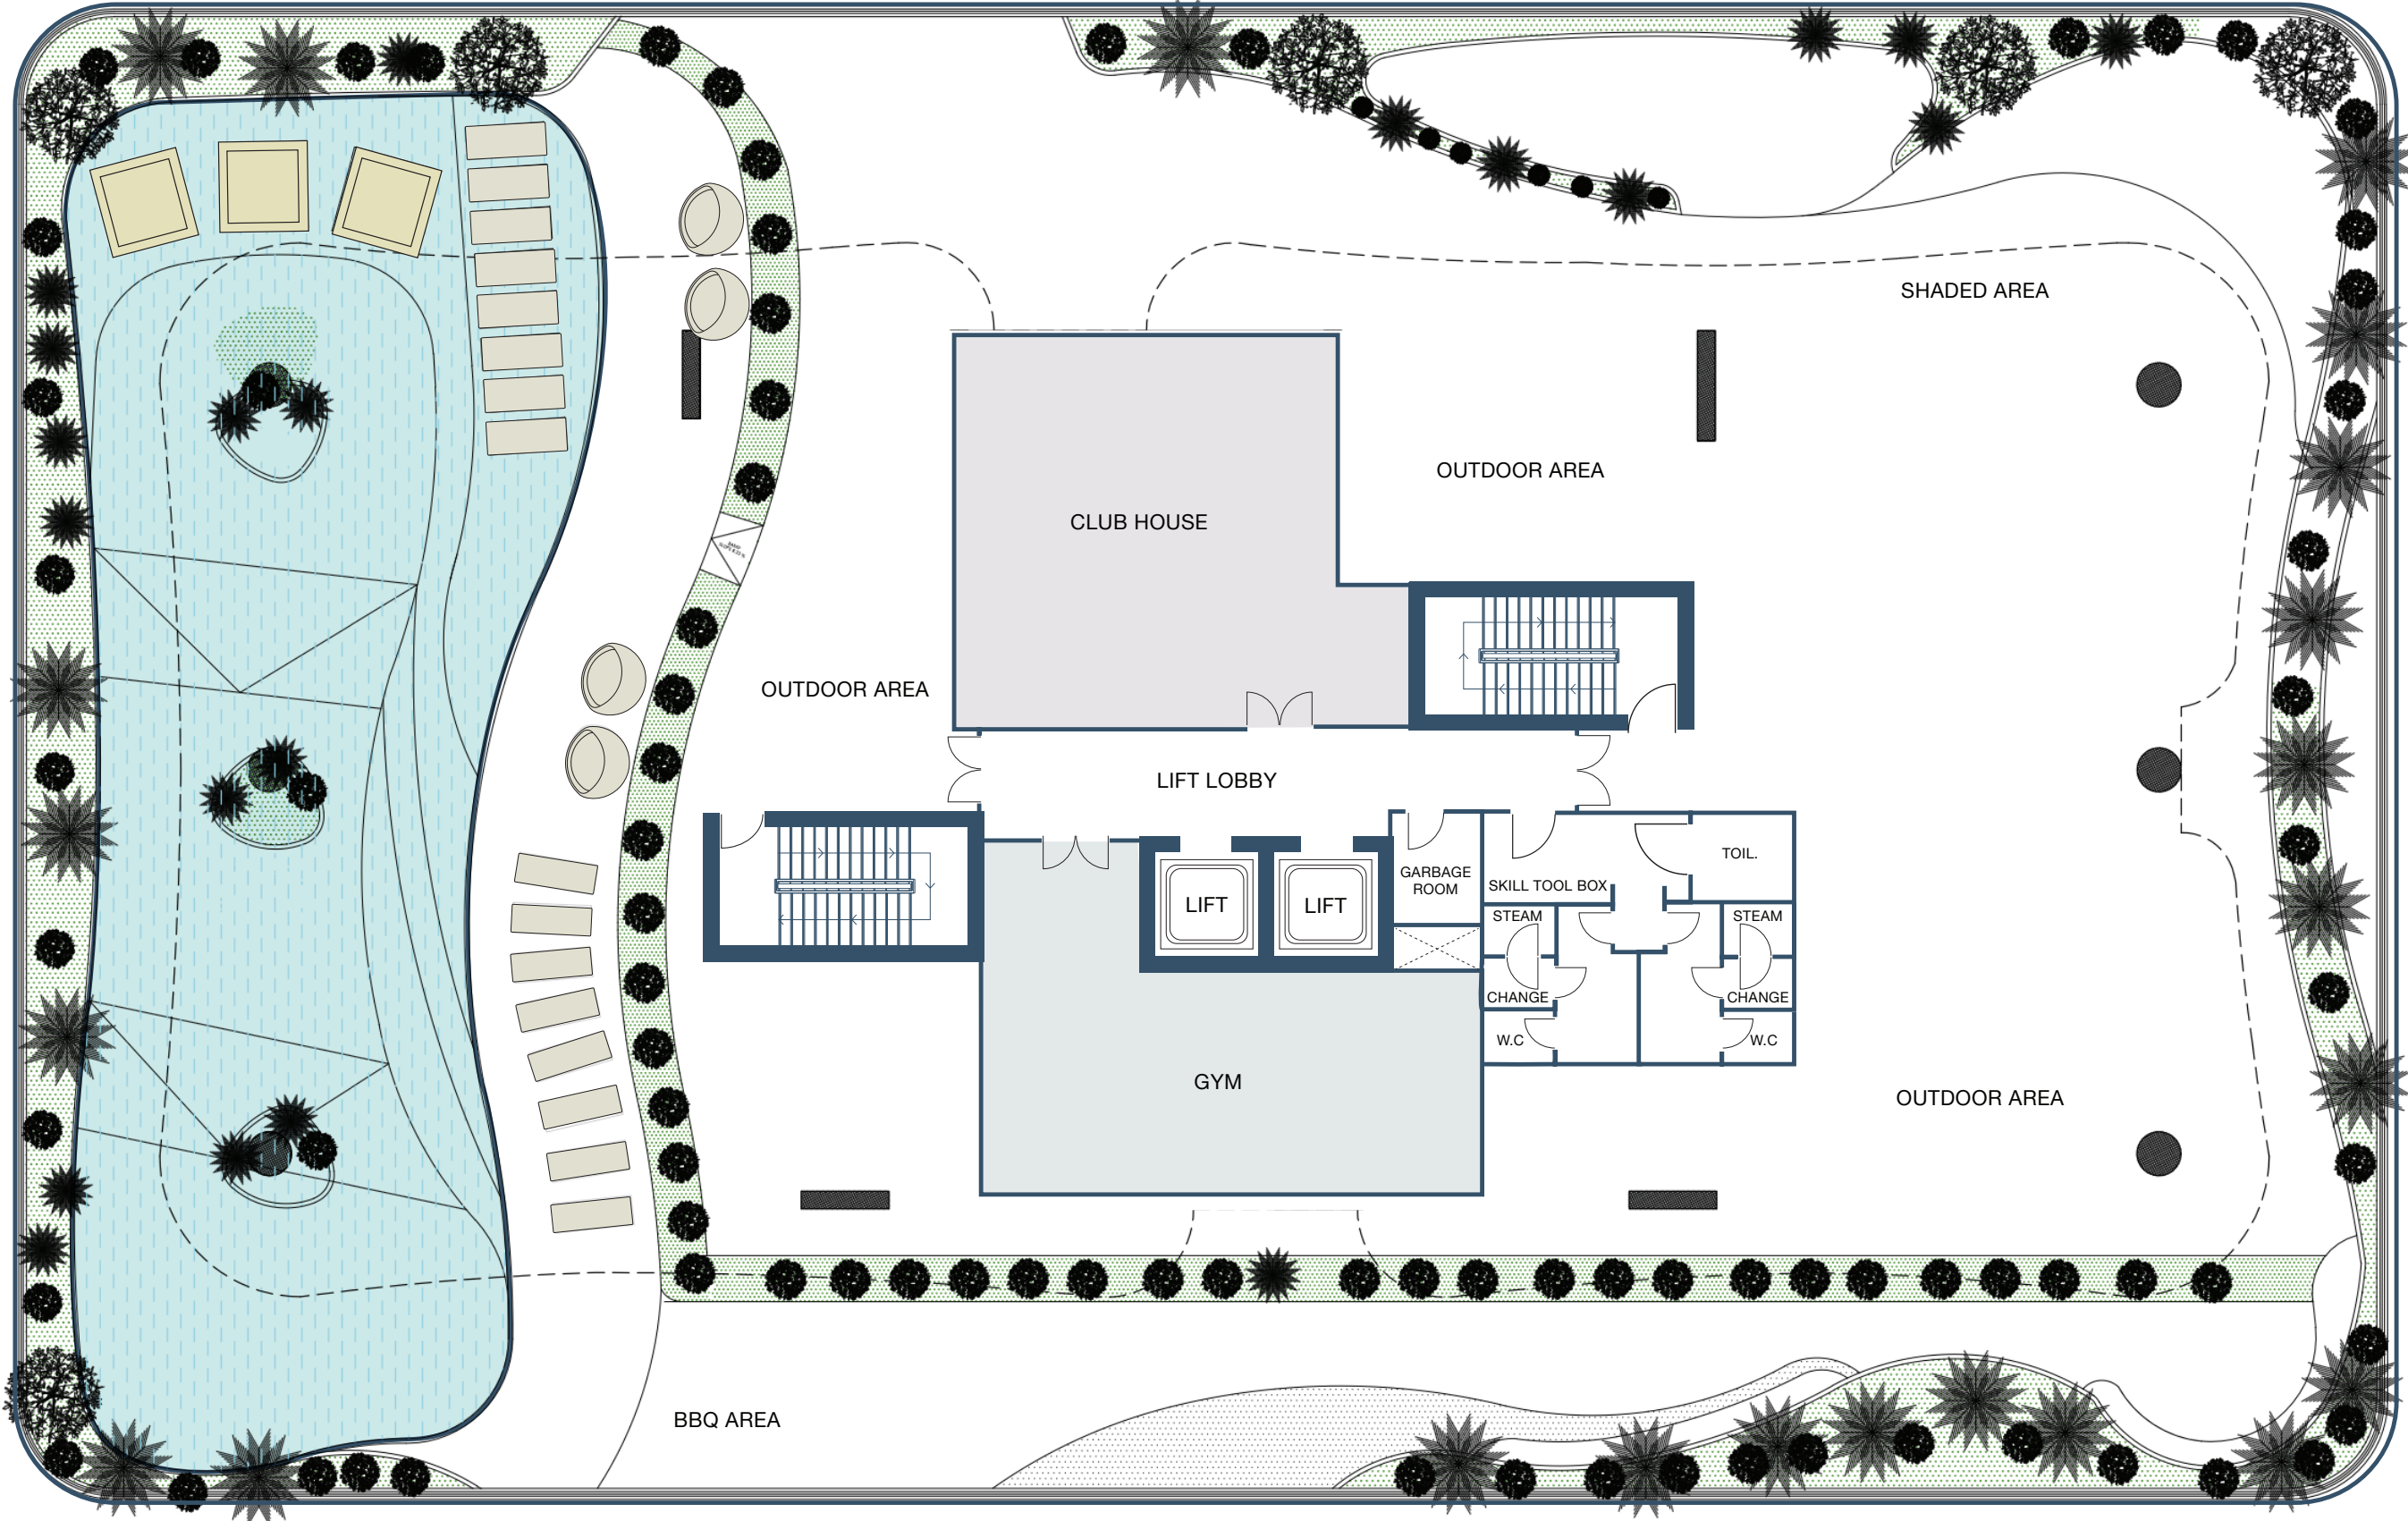

FLOOR PLANS

BEACH
WALK
RESIDENCE II

IMTIAZ

BEACH WALK

RESIDENCE II

AMENITIES FLOOR

IMTIAZ

- SUN BED
- GREEN AREA
- GYM
- CLUB ROOM
- SITTING COUCH
- SWIMMING POOL

BEACH WALK

RESIDENCE II

1ST, 3RD & 5TH FLOOR

IMTIAZ

- 1 BEDROOM
- 2 BEDROOMS
- POOL

BEACH WALK

RESIDENCE II

2ND, 4TH & 6TH FLOOR

IMTIAZ

- 1 BEDROOM
- 2 BEDROOMS
- POOL

BEACH WALK

RESIDENCE II

7TH FLOOR

IMTIAZ

- 1 BEDROOM
- 3 BEDROOM DUPLEX
- 2 BEDROOMS
- POOL

BEACH WALK

- SUN BED
- SITTING COUCH
- COVER AREA
- SWIMMING POOL