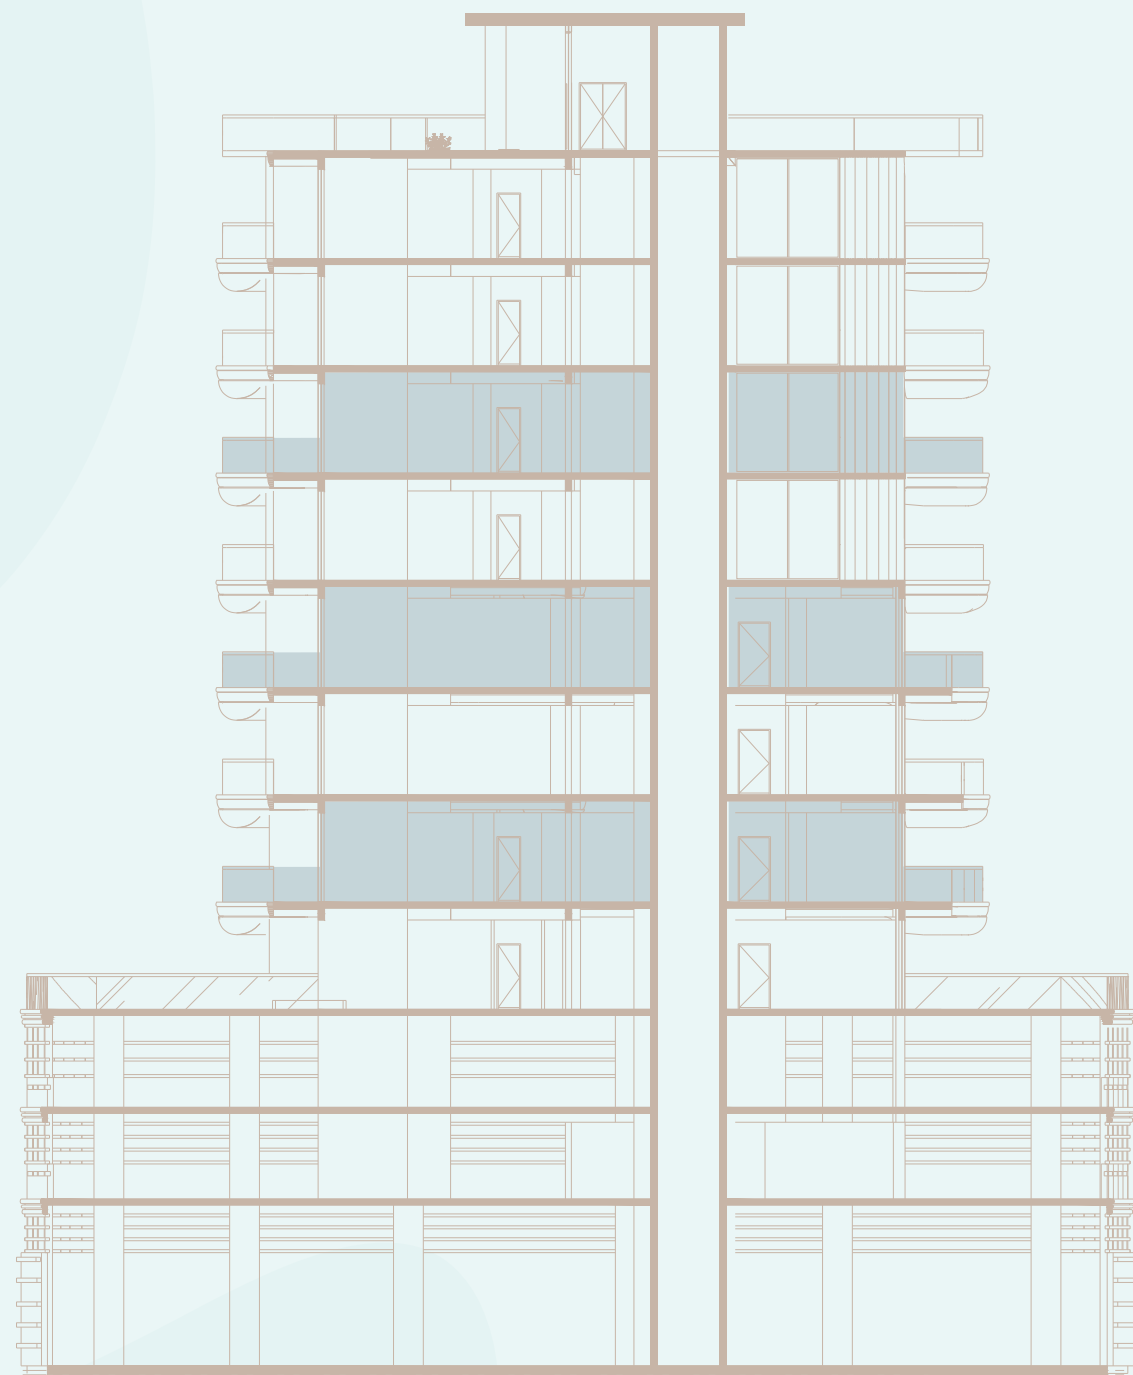

FLOOR PLANS

BEACH
WALK
RESIDENCE II

IMTIAZ

BEACH WALK

RESIDENCE II

AMENITIES FLOOR

IMTIAZ

- SUN BED
- GREEN AREA
- GYM
- CLUB ROOM
- SITTING COUCH
- SWIMMING POOL

BEACH WALK

RESIDENCE II

1ST, 3RD & 5TH FLOOR

IMTIAZ

- 1 BEDROOM
- 2 BEDROOMS
- POOL

BEACH WALK

RESIDENCE II

2ND, 4TH & 6TH FLOOR

IMTIAZ

- 1 BEDROOM
- 2 BEDROOMS
- POOL

BEACH WALK

RESIDENCE II

7TH FLOOR

IMTIAZ

- 1 BEDROOM
- 3 BEDROOM DUPLEX
- 2 BEDROOMS
- POOL

BEACH WALK

RESIDENCE II

8TH FLOOR

IMTIAZ

- 1 BEDROOM
- 3 BEDROOM DUPLEX
- 2 BEDROOMS
- POOL

BEACH WALK

RESIDENCE II

ROOFTOP FLOOR

IMTIAZ