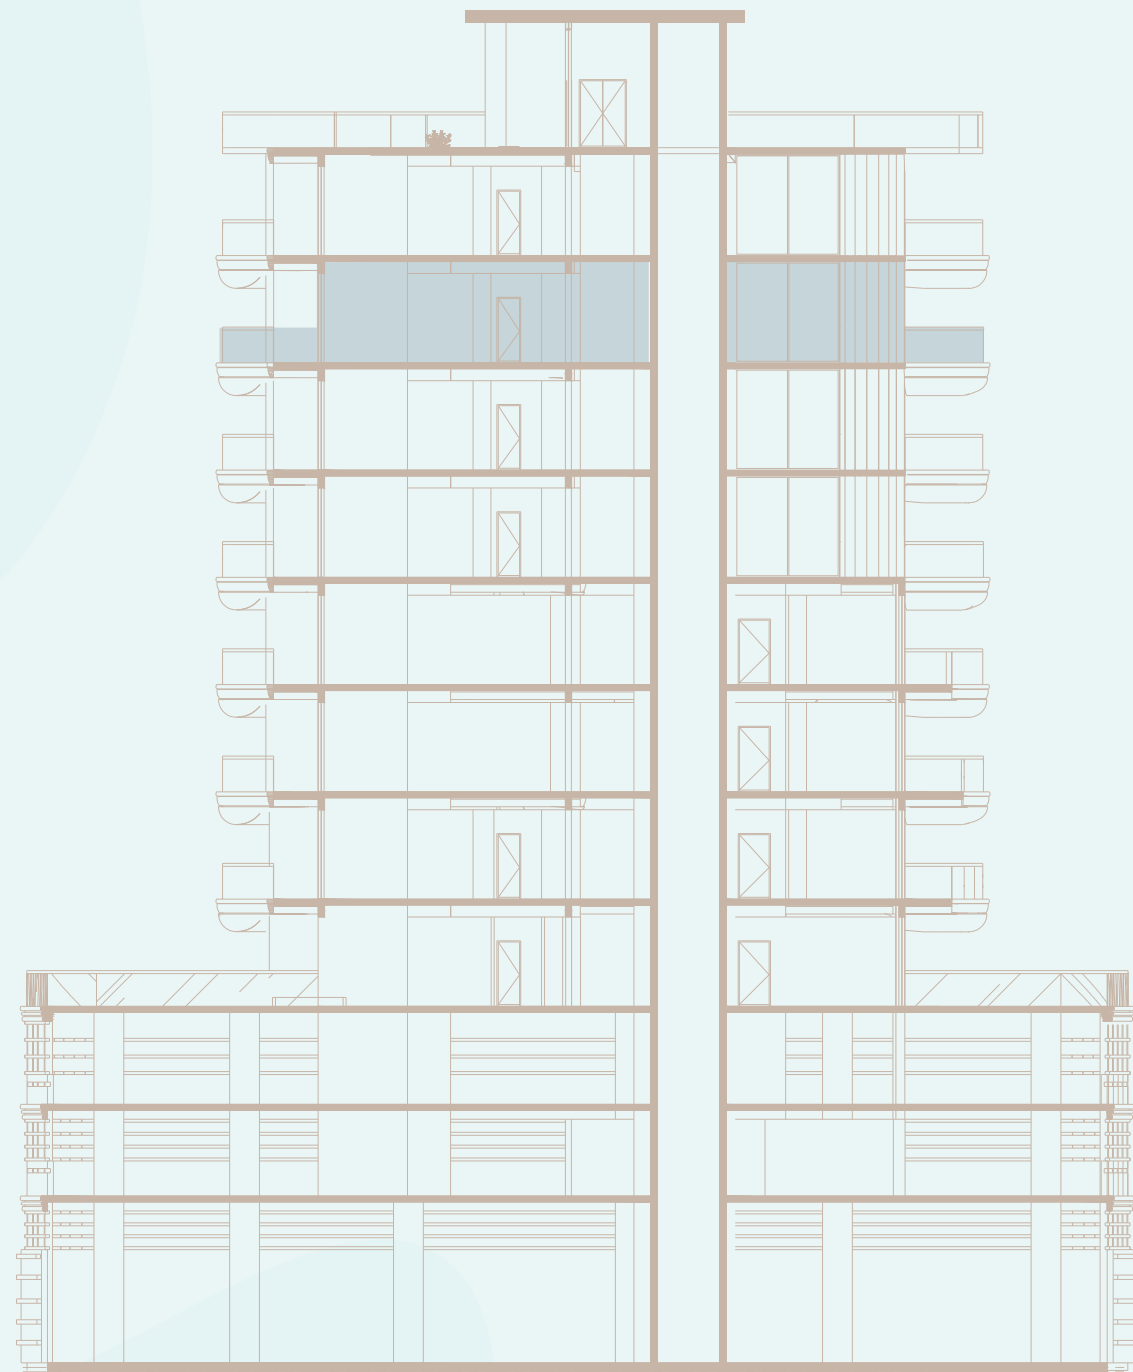

FLOOR PLANS

BEACH
WALK
RESIDENCE II

IMTIAZ

BEACH WALK

RESIDENCE II

AMENITIES FLOOR

IMTIAZ

- SUN BED
- GREEN AREA
- GYM
- CLUB ROOM
- SITTING COUCH
- SWIMMING POOL

BEACH WALK

RESIDENCE II

1ST, 3RD & 5TH FLOOR

IMTIAZ

- 1 BEDROOM
- 2 BEDROOMS
- POOL

BEACH WALK

RESIDENCE II

2ND, 4TH & 6TH FLOOR

IMTIAZ

- 1 BEDROOM
- 2 BEDROOMS
- POOL

BEACH WALK

RESIDENCE II

7TH FLOOR

IMTIAZ

- 1 BEDROOM
- 3 BEDROOM DUPLEX
- 2 BEDROOMS
- POOL

BEACH WALK

RESIDENCE II

8TH FLOOR

IMTIAZ

- 1 BEDROOM
- 3 BEDROOM DUPLEX
- 2 BEDROOMS
- POOL

BEACH WALK

RESIDENCE II

ROOFTOP FLOOR

IMTIAZ