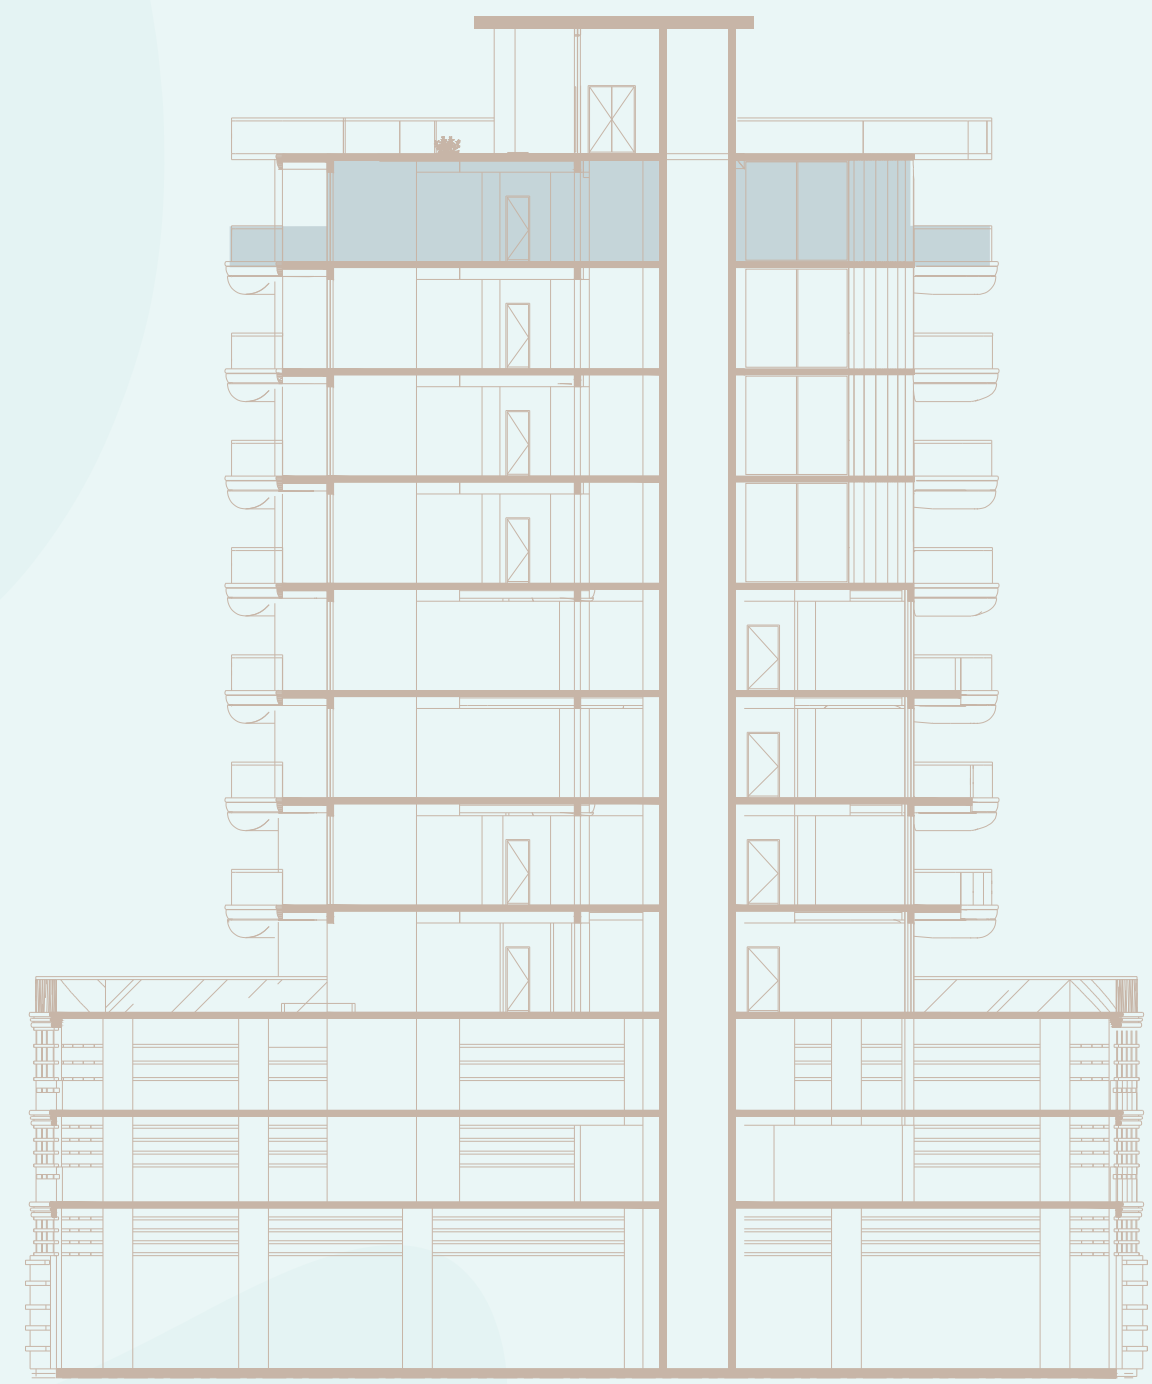

FLOOR PLANS

BEACH
WALK
RESIDENCE II

IMTIAZ

BEACH WALK

RESIDENCE II

AMENITIES FLOOR

IMTIAZ

- SUN BED
- GREEN AREA
- GYM
- CLUB ROOM
- SITTING COUCH
- SWIMMING POOL

BEACH WALK

RESIDENCE II

1ST, 3RD & 5TH FLOOR

IMTIAZ

- 1 BEDROOM
- 2 BEDROOMS
- POOL

BEACH WALK

RESIDENCE II

2ND, 4TH & 6TH FLOOR

IMTIAZ

- 1 BEDROOM
- 2 BEDROOMS
- POOL

BEACH WALK

RESIDENCE II

7TH FLOOR

IMTIAZ

- 1 BEDROOM
- 3 BEDROOM DUPLEX
- 2 BEDROOMS
- POOL

BEACH WALK

RESIDENCE II

8TH FLOOR

IMTIAZ

- 1 BEDROOM
- 3 BEDROOM DUPLEX
- 2 BEDROOMS
- POOL

BEACH WALK

RESIDENCE II

ROOFTOP FLOOR

IMTIAZ