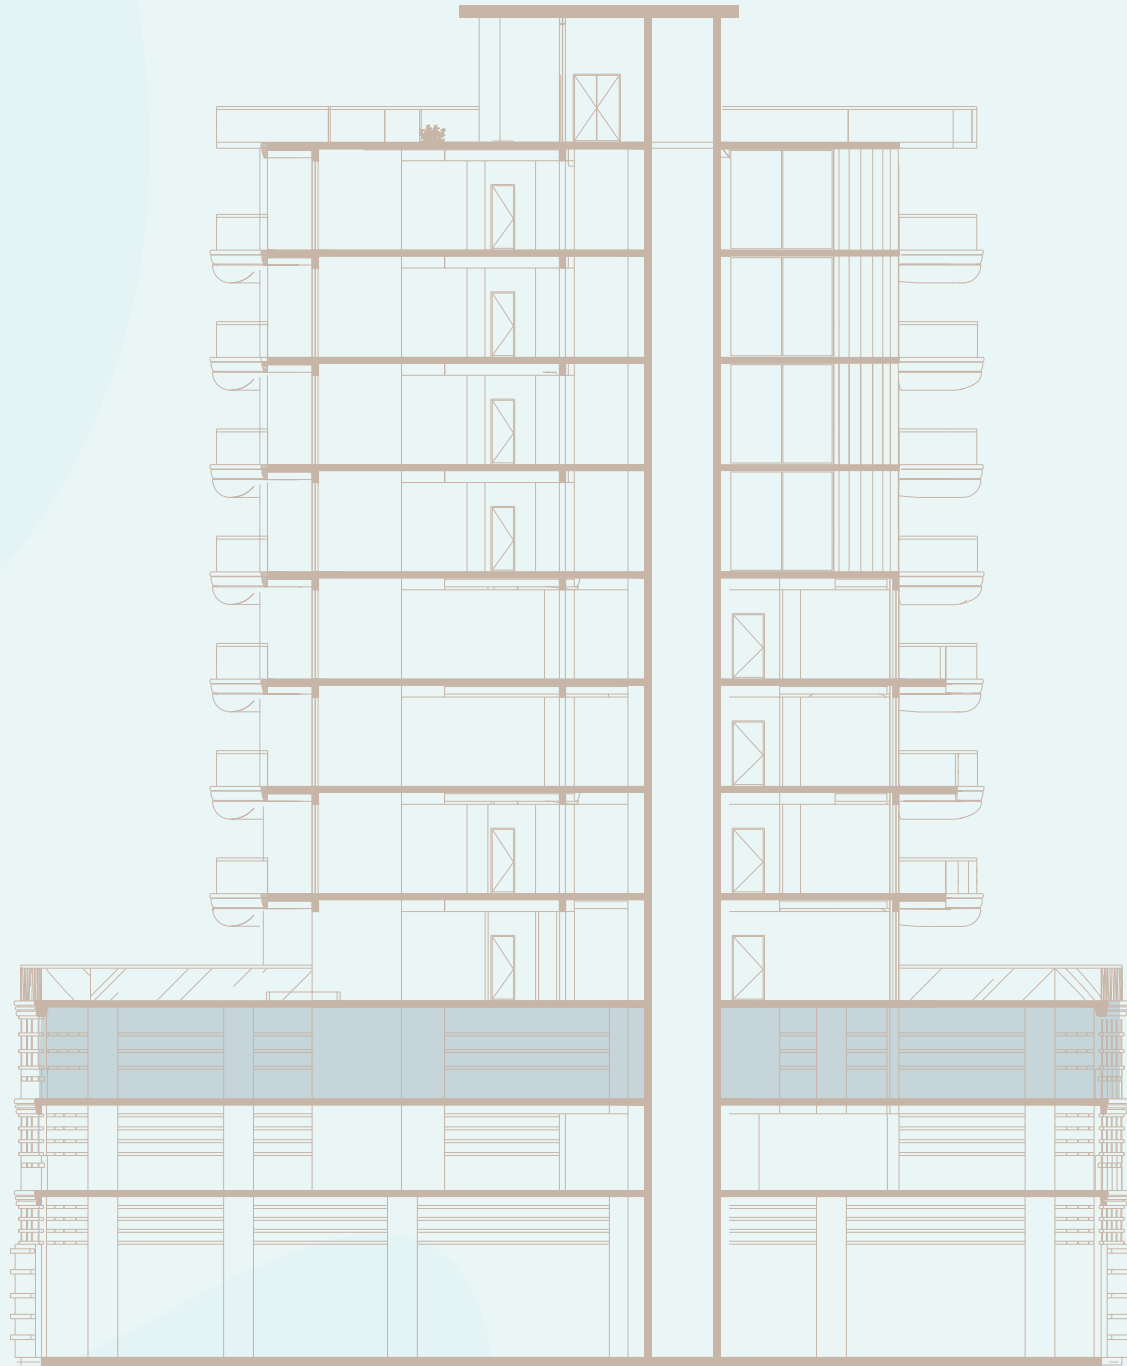

FLOOR PLANS

BEACH
WALK
RESIDENCE II

IMTIAZ

BEACH WALK

RESIDENCE II

AMENITIES FLOOR

IMTIAZ

- SUN BED
- GREEN AREA
- GYM
- CLUB ROOM
- SITTING COUCH
- SWIMMING POOL

BEACH WALK

RESIDENCE II

1ST, 3RD & 5TH FLOOR

IMTIAZ

- 1 BEDROOM
- 2 BEDROOMS
- POOL

BEACH WALK

RESIDENCE II

2ND, 4TH & 6TH FLOOR

IMTIAZ

- 1 BEDROOM
- 2 BEDROOMS
- POOL

BEACH WALK

RESIDENCE II

7TH FLOOR

IMTIAZ

- 1 BEDROOM
- 3 BEDROOM DUPLEX
- 2 BEDROOMS
- POOL

BEACH WALK

RESIDENCE II

8TH FLOOR

IMTIAZ

- 1 BEDROOM
- 3 BEDROOM DUPLEX
- 2 BEDROOMS
- POOL

BEACH WALK

RESIDENCE II

ROOFTOP FLOOR

IMTIAZ