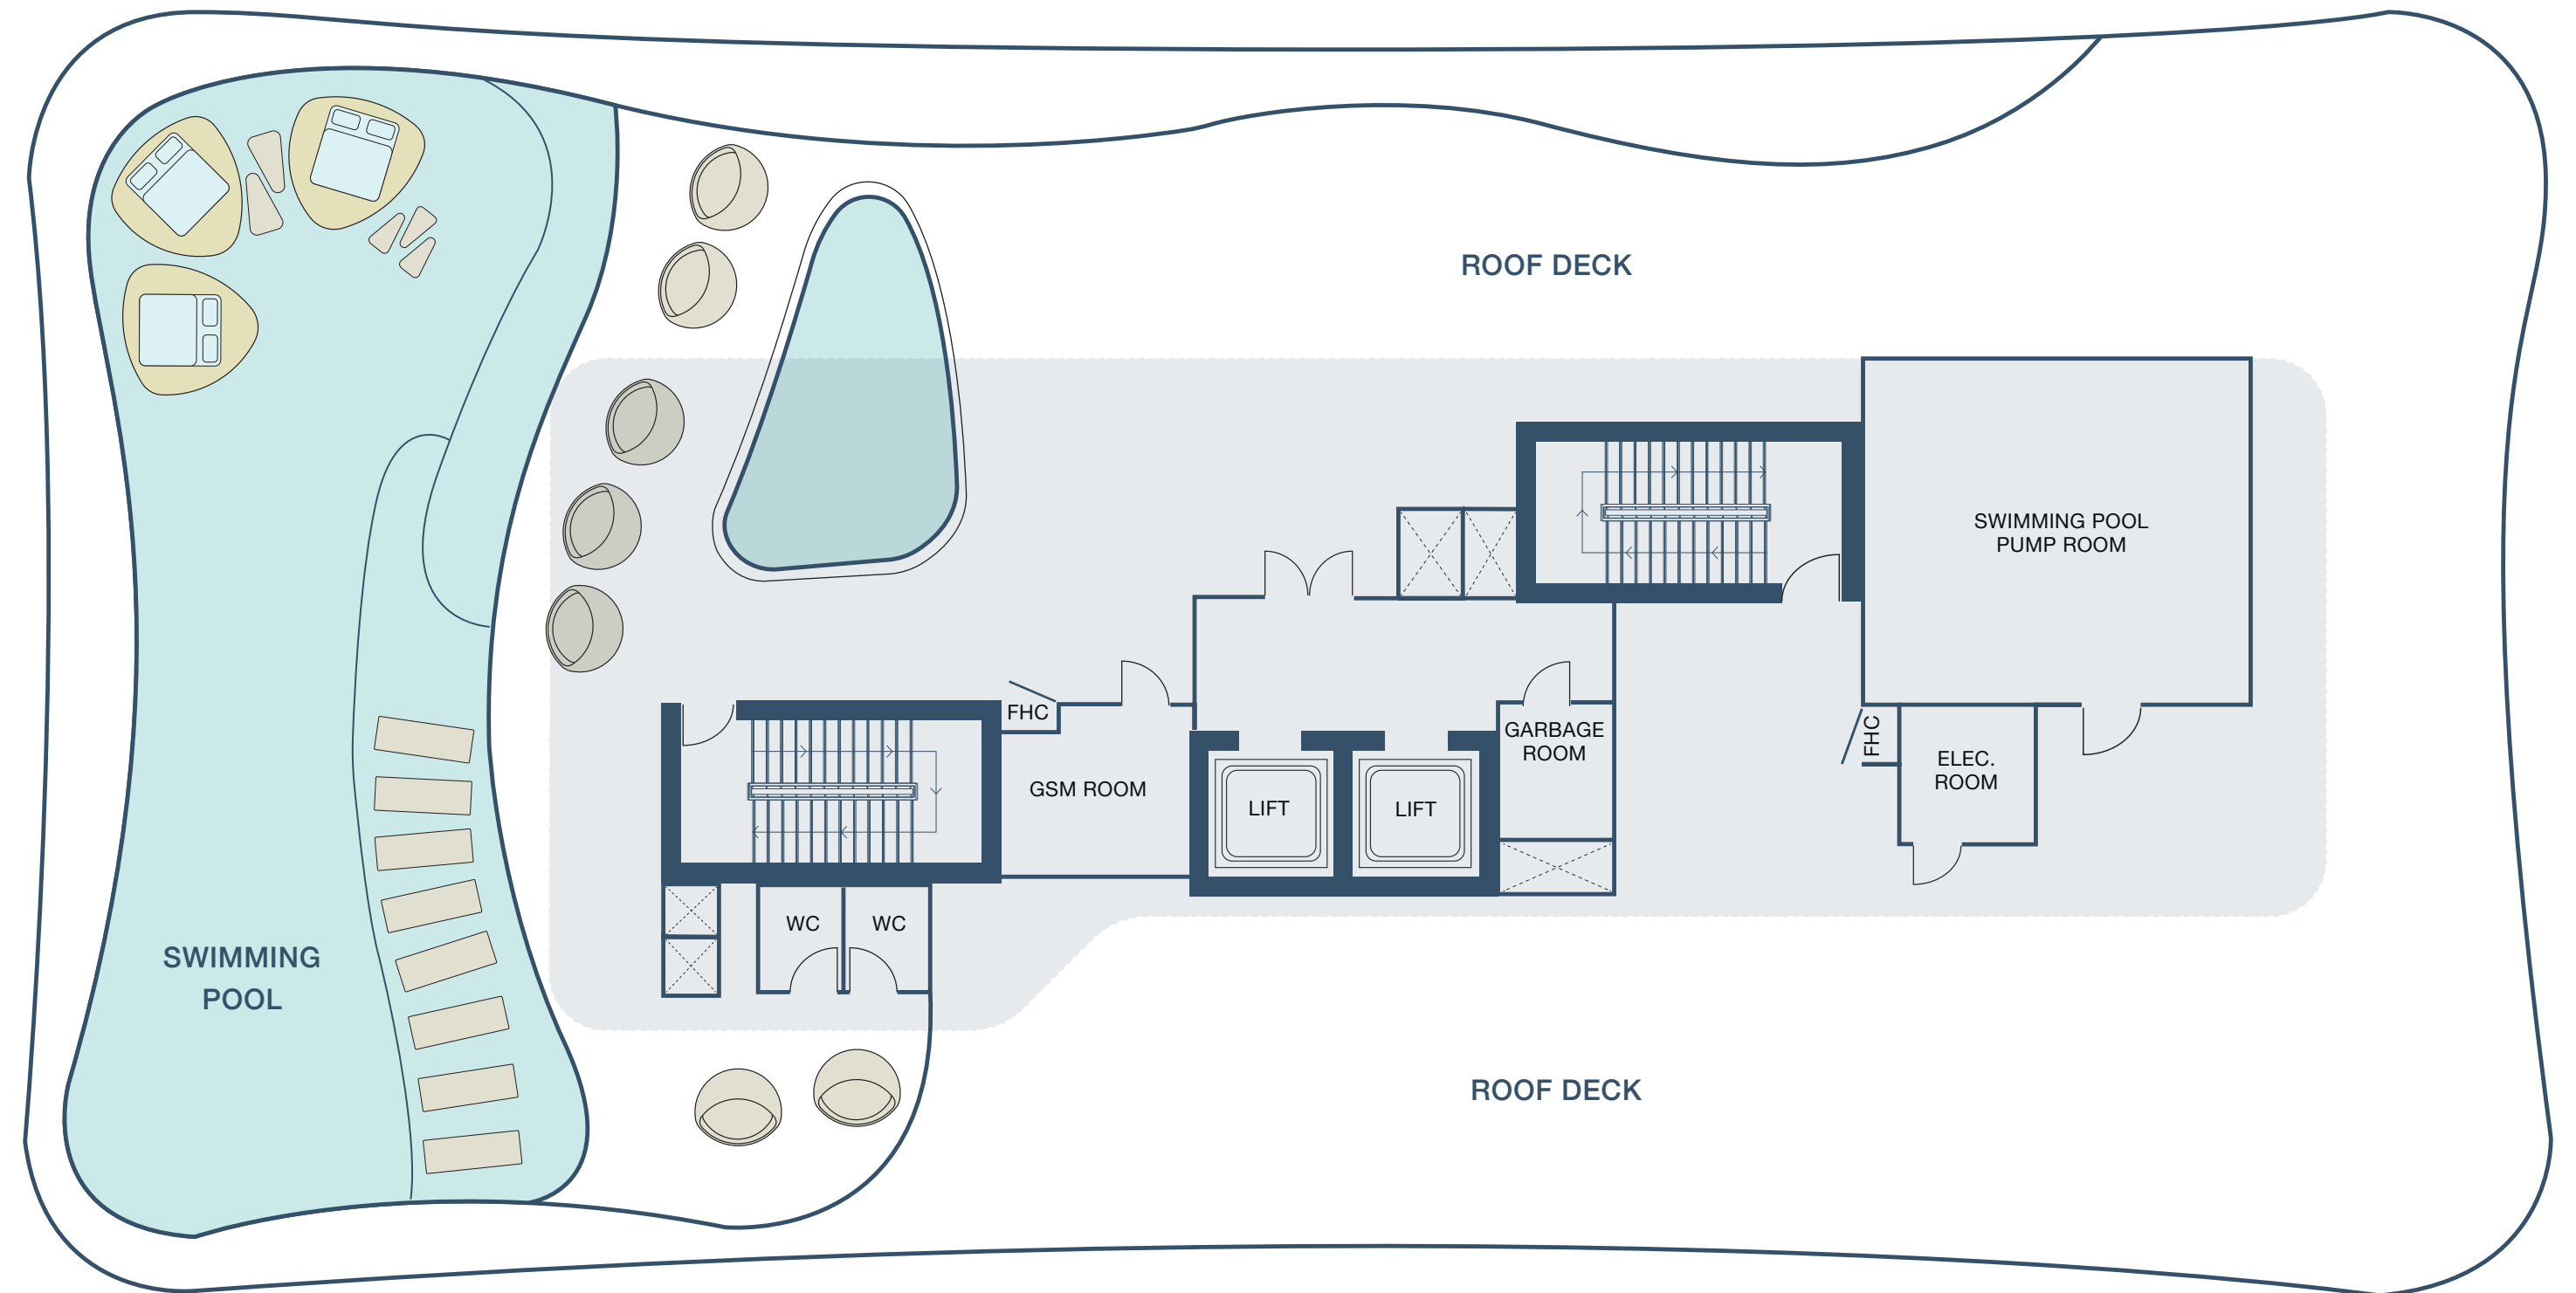

FLOOR PLANS

BEACH
WALK
RESIDENCE II

IMTIAZ

BEACH WALK

RESIDENCE II

AMENITIES FLOOR

IMTIAZ

- SUN BED
- GREEN AREA
- GYM
- CLUB ROOM
- SITTING COUCH
- SWIMMING POOL

BEACH WALK

RESIDENCE II

1ST, 3RD & 5TH FLOOR

IMTIAZ

- 1 BEDROOM
- 2 BEDROOMS
- POOL

BEACH WALK

RESIDENCE II

2ND, 4TH & 6TH FLOOR

RESIDENCE II

8TH FLOOR

IMTIAZ

- 1 BEDROOM
- 3 BEDROOM DUPLEX
- 2 BEDROOMS
- POOL

BEACH WALK

RESIDENCE II

ROOFTOP FLOOR

IMTIAZ

- SUN BED
- SITTING COUCH
- COVER AREA
- SWIMMING POOL