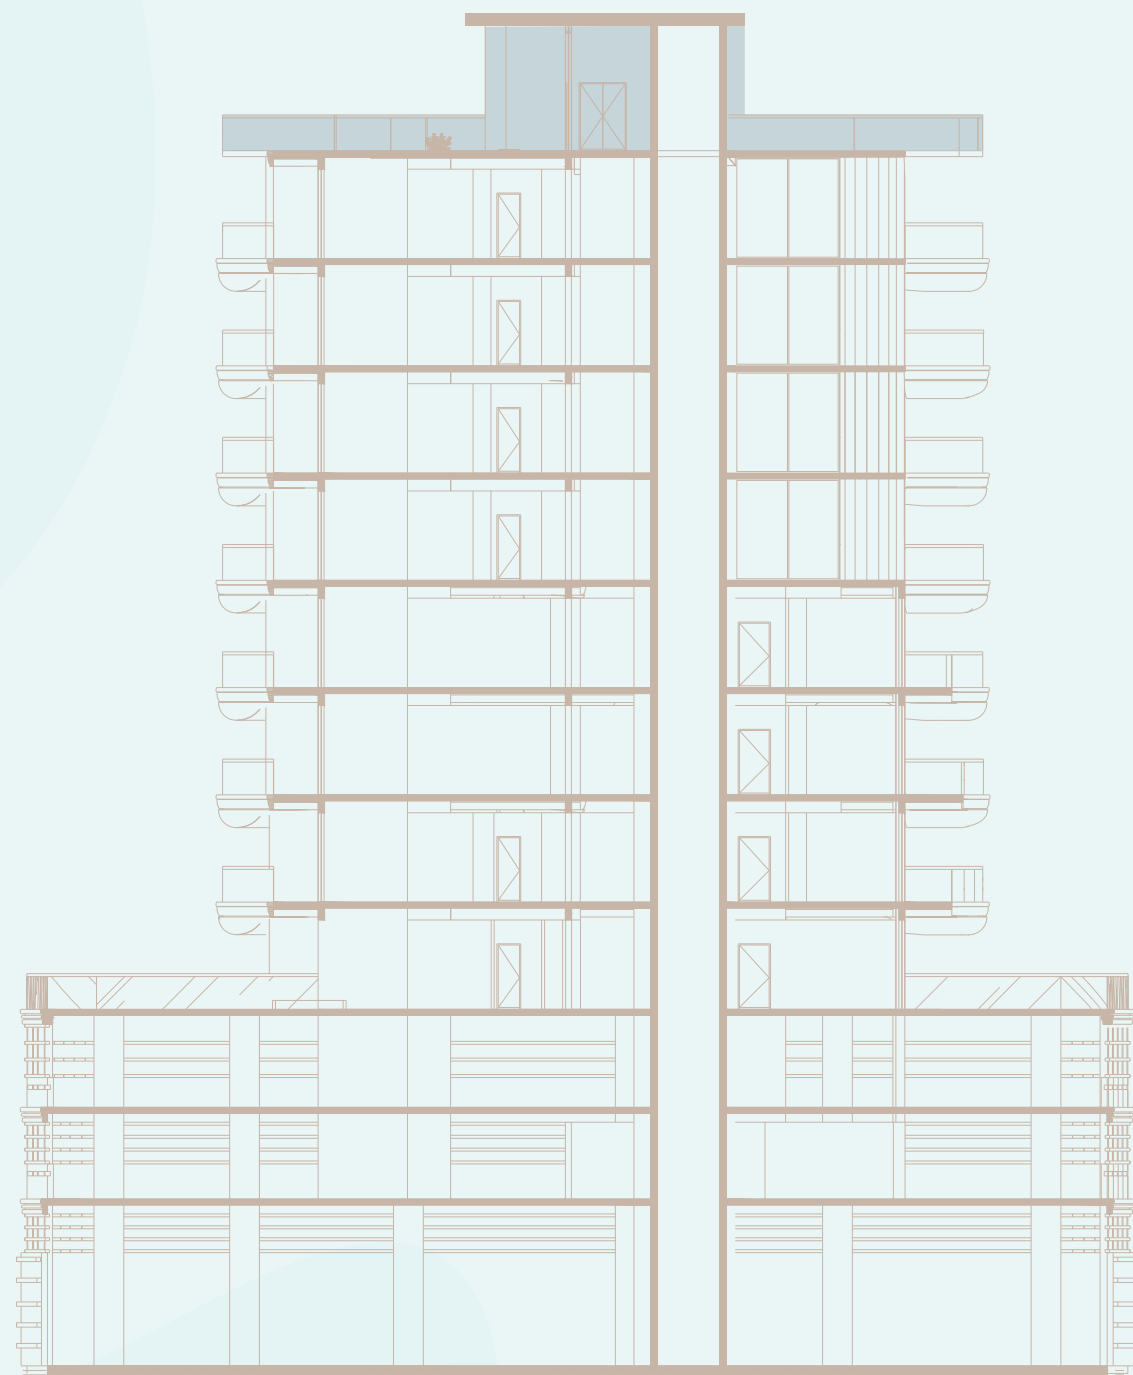

FLOOR PLANS

BEACH
WALK
RESIDENCE II

IMTIAZ

BEACH WALK

RESIDENCE II

AMENITIES FLOOR

IMTIAZ

- SUN BED
- GREEN AREA
- GYM
- CLUB ROOM
- SITTING COUCH
- SWIMMING POOL

RESIDENCE II

8TH FLOOR

IMTIAZ

- 1 BEDROOM
- 3 BEDROOM DUPLEX
- 2 BEDROOMS
- POOL

BEACH WALK

RESIDENCE II

ROOFTOP FLOOR

IMTIAZ

- SUN BED
- SITTING COUCH
- COVER AREA
- SWIMMING POOL