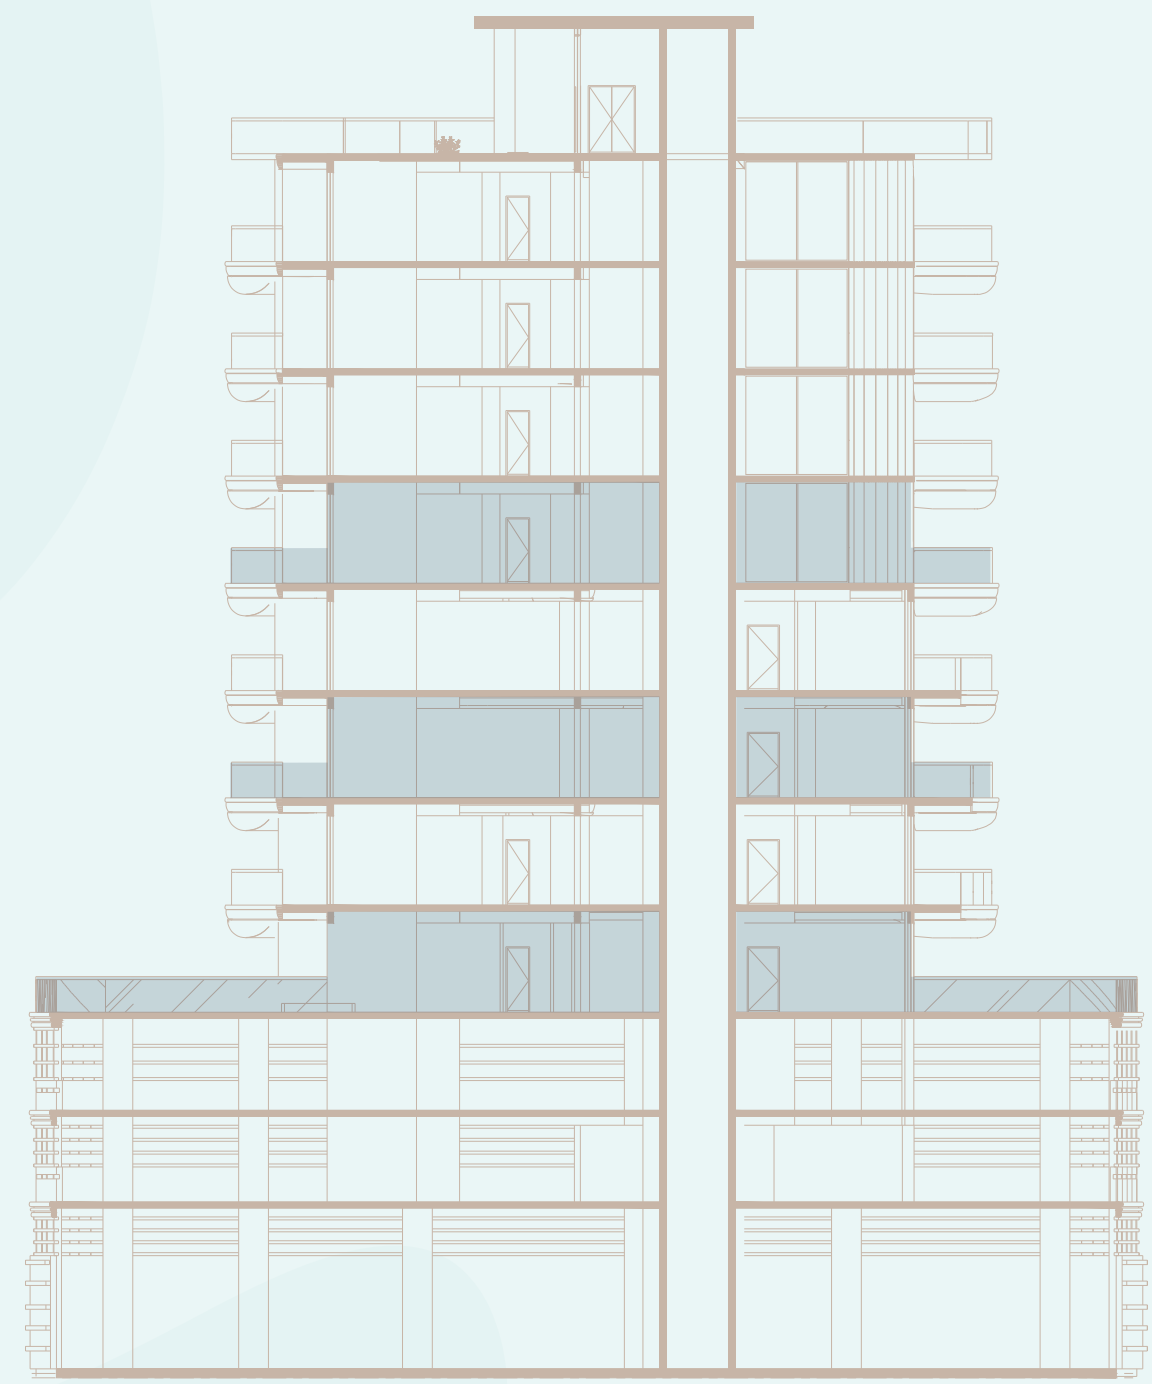

FLOOR PLANS

BEACH
WALK
RESIDENCE II

IMTIAZ

BEACH WALK

RESIDENCE II

AMENITIES FLOOR

IMTIAZ

- SUN BED
- GREEN AREA
- GYM
- CLUB ROOM
- SITTING COUCH
- SWIMMING POOL

BEACH WALK

RESIDENCE II

1ST, 3RD & 5TH FLOOR

IMTIAZ

- 1 BEDROOM
- 2 BEDROOMS
- POOL

BEACH WALK

RESIDENCE II

2ND, 4TH & 6TH FLOOR

IMTIAZ

- 1 BEDROOM
- 2 BEDROOMS
- POOL

BEACH WALK

RESIDENCE II

7TH FLOOR

IMTIAZ

- 1 BEDROOM
- 3 BEDROOM DUPLEX
- 2 BEDROOMS
- POOL

BEACH WALK

RESIDENCE II

8TH FLOOR

IMTIAZ

- 1 BEDROOM
- 3 BEDROOM DUPLEX
- 2 BEDROOMS
- POOL

BEACH WALK

RESIDENCE II

ROOFTOP FLOOR

IMTIAZ