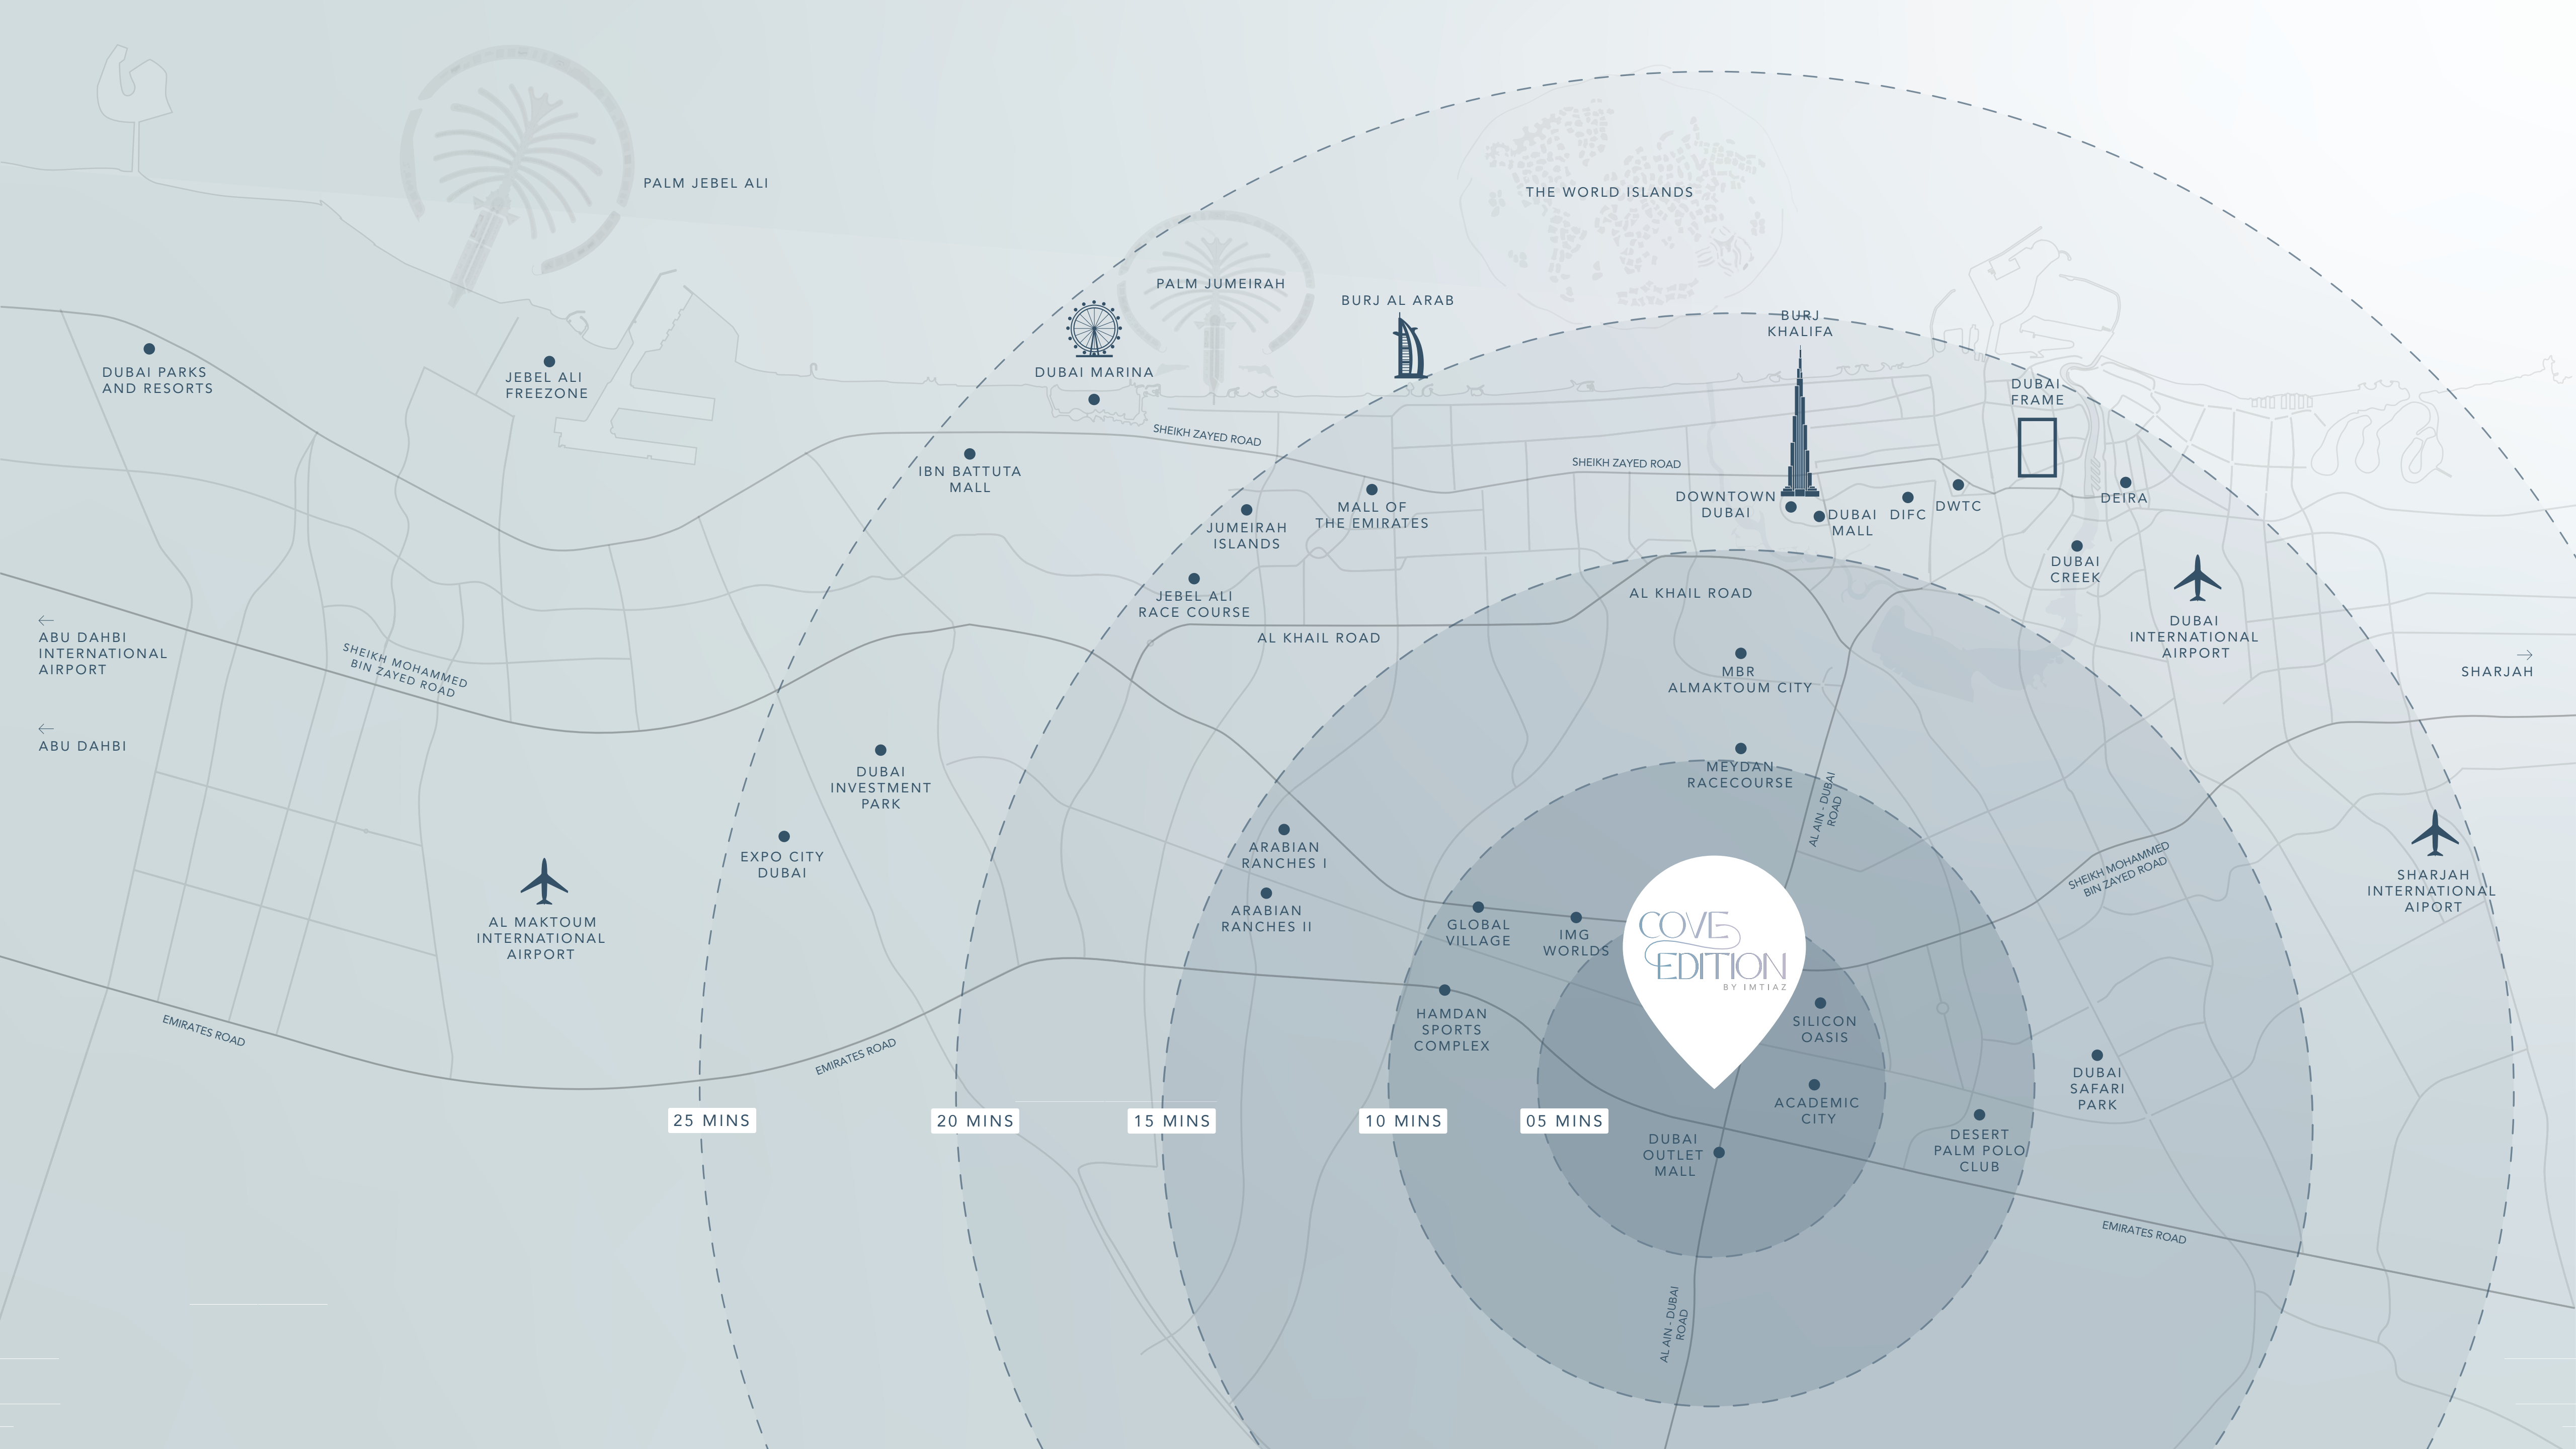

Cabanas

Rooftop
Lounges

Extra Visitor's
Parking

Kids Pool

Club Room

Private
Pool

Rooftop Pool

Fully Furnished

BBQ Area

COVE
EDITION
BY IMTIAZ

PALM JEBEL ALI

THE WORLD ISLANDS

PALM JUMEIRAH

BURJ AL ARAB

BURJ KHALIFA

DUBAI FRAME

DUBAI PARKS AND RESORTS

JEBEL ALI FREEZONE

DUBAI MARINA

IBN BATTUTA MALL

JUMEIRAH ISLANDS

MALL OF THE EMIRATES

DOWNTOWN DUBAI

DUBAI MALL

DIFC

DWTC

DEIRA

DUBAI CREEK

DUBAI INTERNATIONAL AIRPORT

← ABU DAHBI INTERNATIONAL AIRPORT

SHEIKH MOHAMMED BIN ZAYED ROAD

← ABU DAHBI

→ SHARJAH

JEBEL ALI RACE COURSE

AL KHAIL ROAD

AL KHAIL ROAD

MBR ALMAKTOUM CITY

DUBAI INVESTMENT PARK

MEYDAN RACECOURSE

AL MAKTOUM INTERNATIONAL AIRPORT

EXPO CITY DUBAI

ARABIAN RANCHES I

ARABIAN RANCHES II

GLOBAL VILLAGE

IMG WORLDS

SHEIKH MOHAMMED BIN ZAYED ROAD

SHARJAH INTERNATIONAL AIRPORT

HAMDAN SPORTS COMPLEX

SILICON OASIS

ACADEMIC CITY

DUBAI SAFARI PARK

DESERT PALM POLO CLUB

EMIRATES ROAD

25 MINS

20 MINS

15 MINS

10 MINS

05 MINS

DUBAI OUTLET MALL

EMIRATES ROAD

AL AIN - DUBAI ROAD