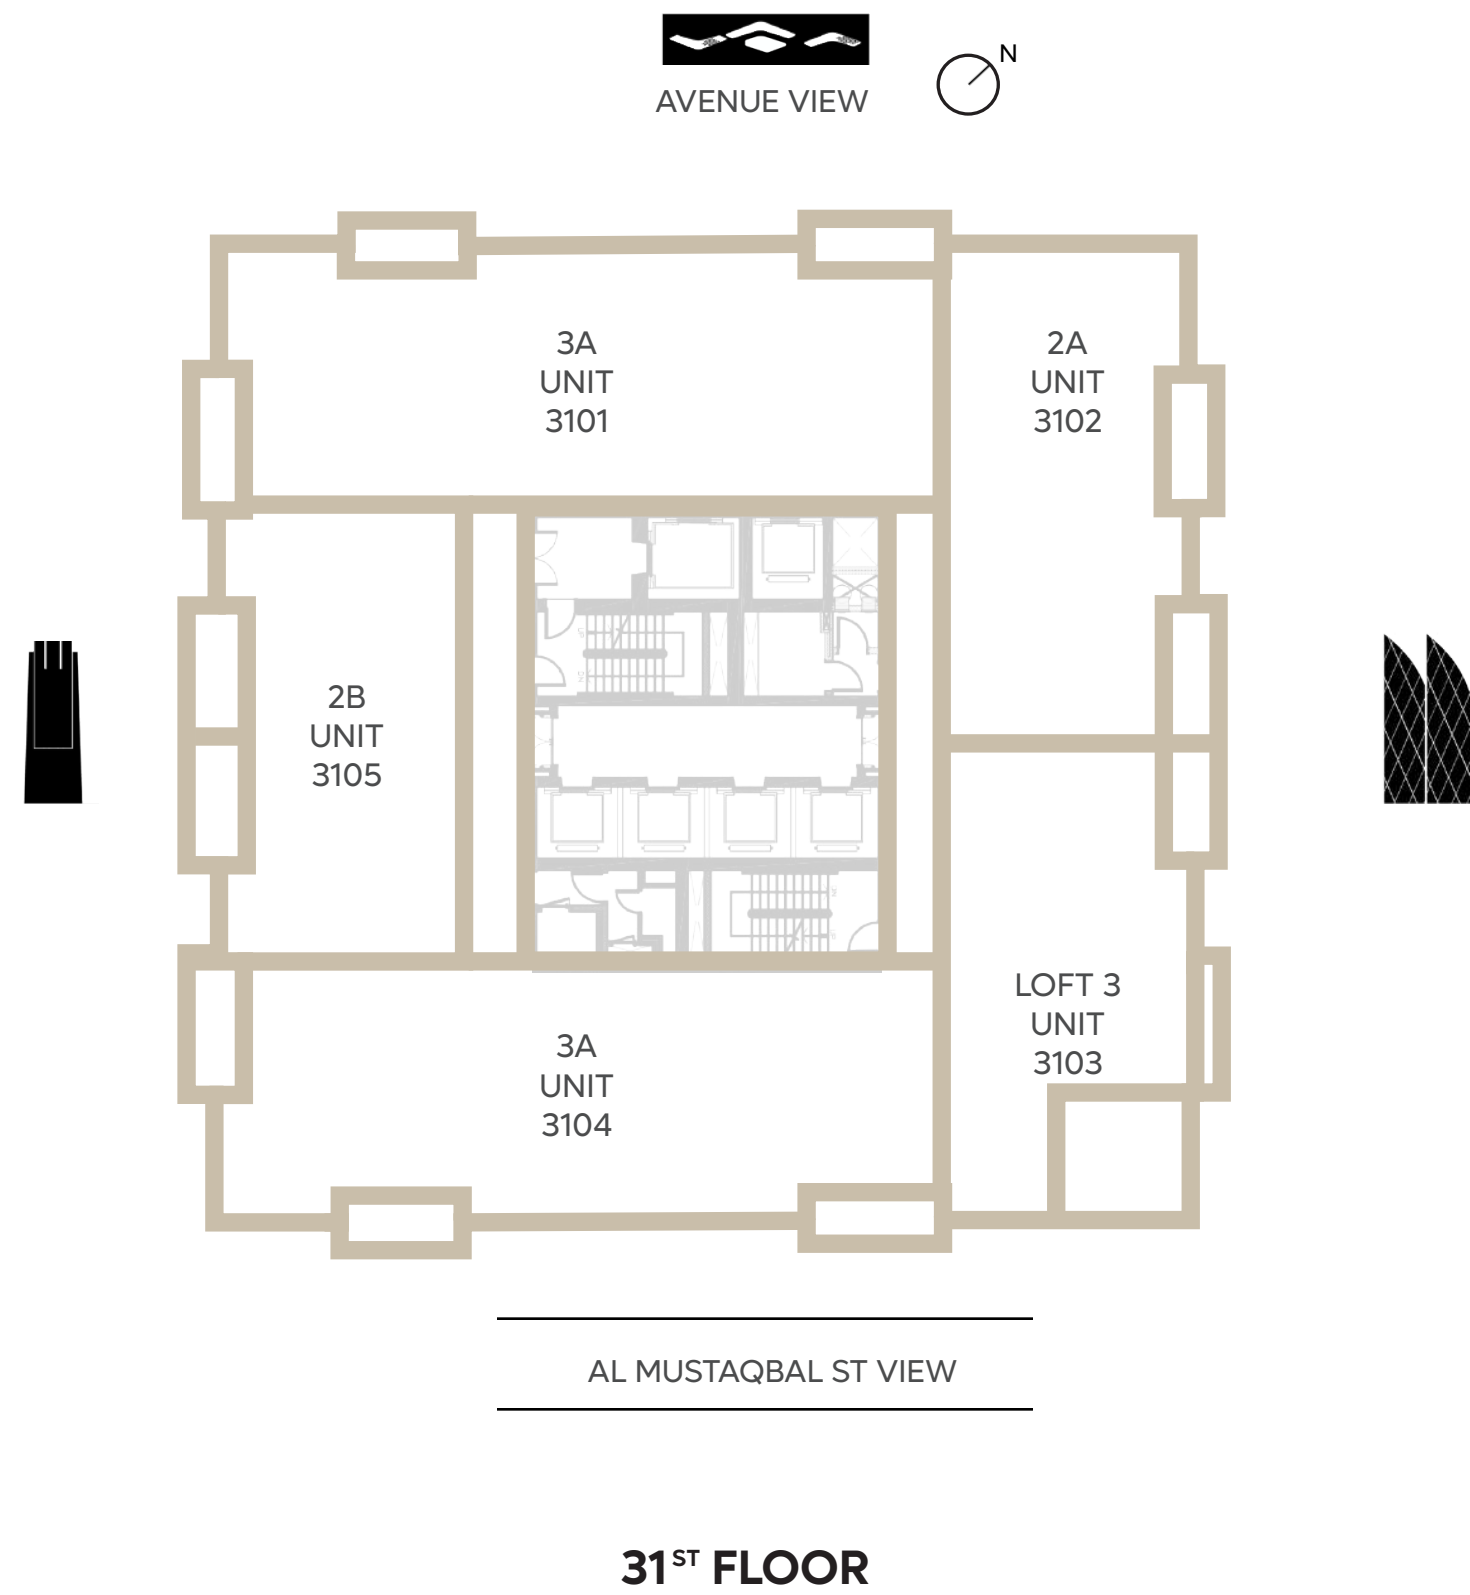

20<sup>TH</sup> FLOOR

FLOOR 21 & 22

AL MUSTAQBAL ST VIEW

21<sup>ST</sup> FLOOR

AL MUSTAQBAL ST VIEW

22<sup>ND</sup> FLOOR

FLOOR 23 & 24

AL MUSTAQBAL ST VIEW

23<sup>RD</sup> FLOOR

AL MUSTAQBAL ST VIEW

24<sup>TH</sup> FLOOR

FLOOR 25 & 26

FLOOR 27 & 28

FLOOR 29 & 30

29<sup>TH</sup> FLOOR

30<sup>TH</sup> FLOOR

FLOOR 31 & 32

FLOOR 33 & 34

For more information, please visit:

DIFC Living Sales Gallery

Gate Village | DIFC | Dubai

10am – 6pm from Monday – Saturday

[www.difcliving.ae](http://www.difcliving.ae)

---

#### **DISCLAIMER**

Please note that these floor plans are for marketing purposes and are to be used as a guide only. Best efforts have been made to ensure accuracy at the time of print, however these layouts are subject to change at the discretion of the developer.