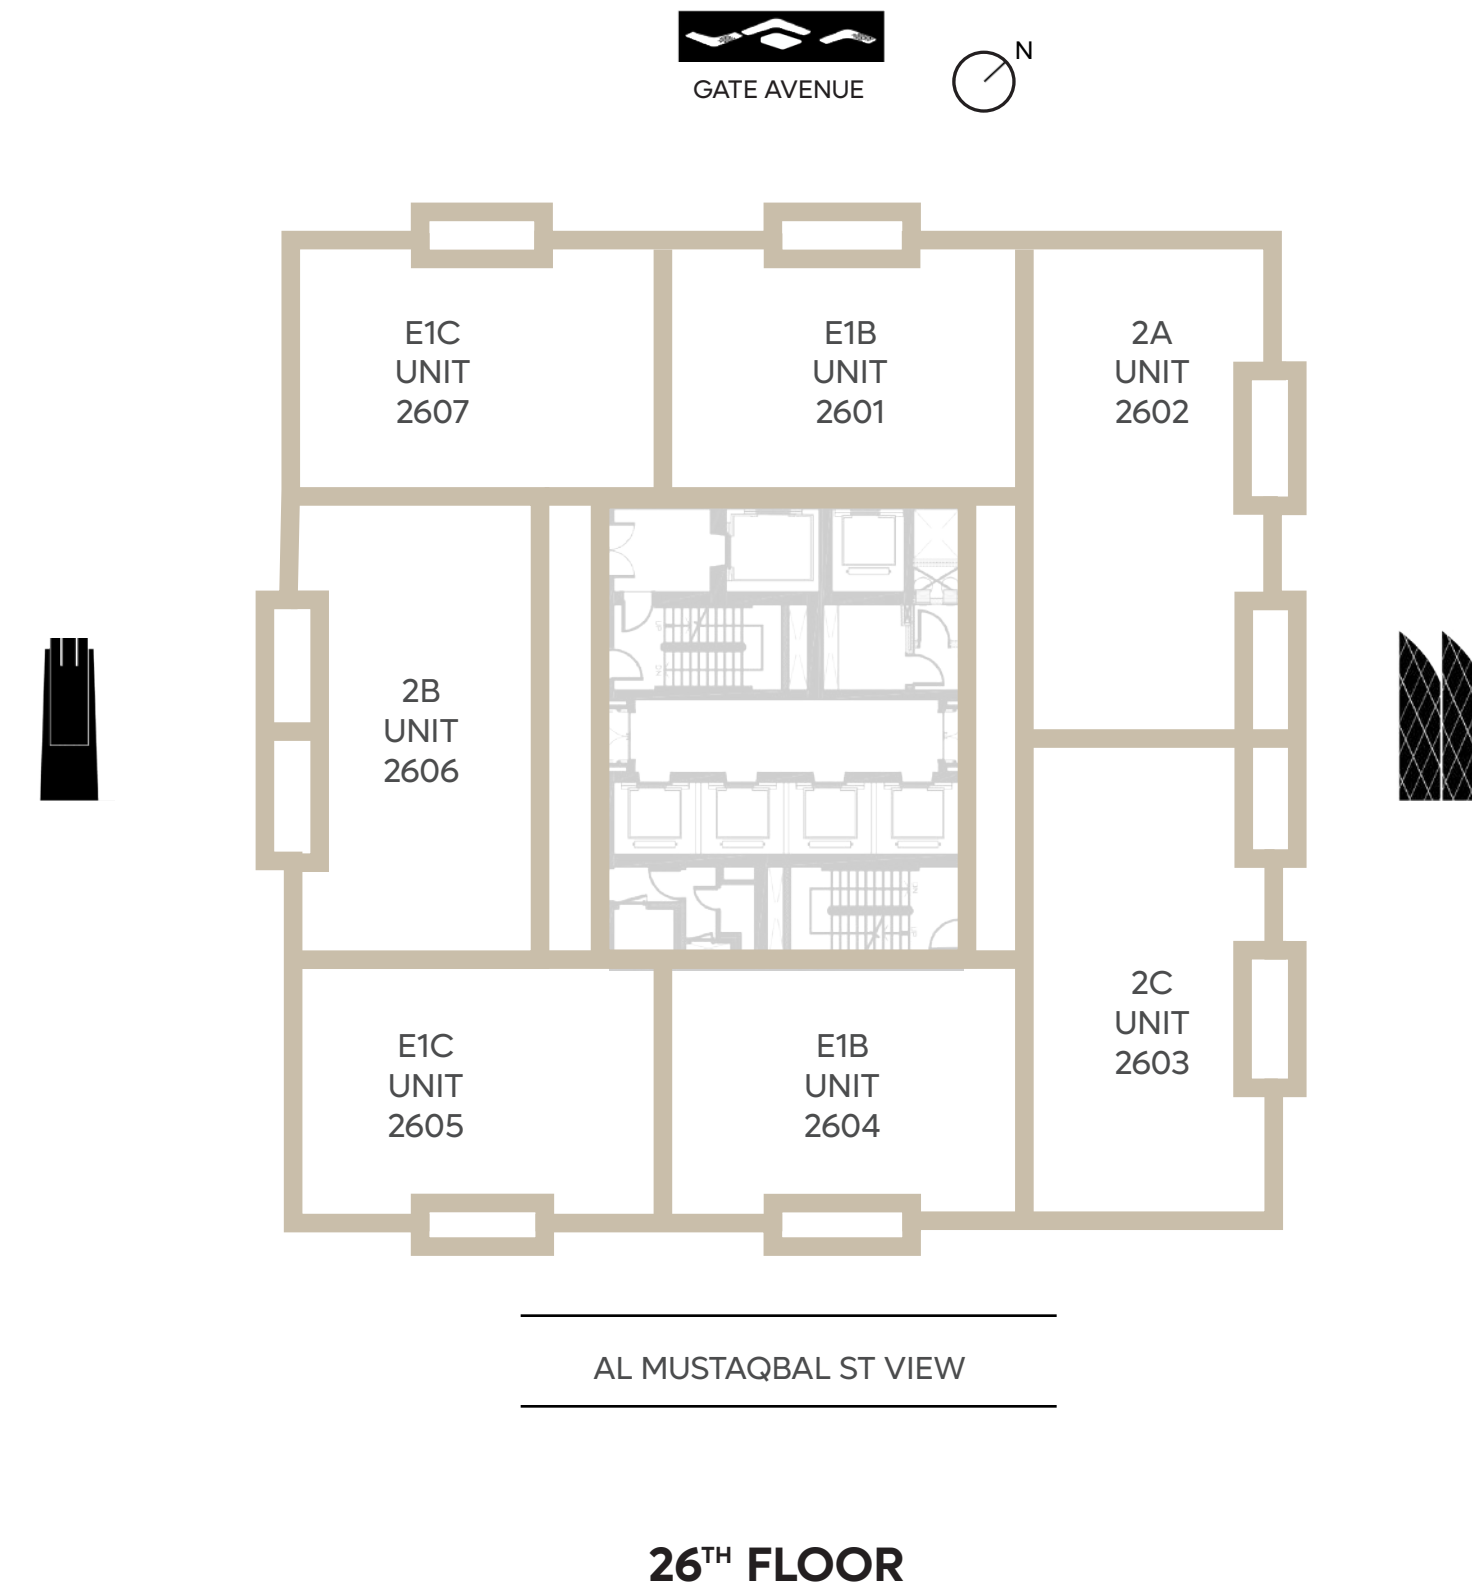

20<sup>TH</sup> FLOOR

FLOOR 21 & 22

AL MUSTAQBAL ST VIEW

21<sup>ST</sup> FLOOR

AL MUSTAQBAL ST VIEW

22<sup>ND</sup> FLOOR

FLOOR 23 & 24

AL MUSTAQBAL ST VIEW

23<sup>RD</sup> FLOOR

AL MUSTAQBAL ST VIEW

24<sup>TH</sup> FLOOR

FLOOR 25 & 26

FLOOR 27 & 28

FLOOR 29 & 30

29<sup>TH</sup> FLOOR

30<sup>TH</sup> FLOOR

FLOOR 31 & 32

FLOOR 33 & 34

For more information, please visit:

DIFC Living Sales Gallery

Gate Village | DIFC | Dubai

10am – 6pm from Monday – Saturday

[www.difcliving.ae](http://www.difcliving.ae)

---

#### **DISCLAIMER**

Please note that these floor plans are for marketing purposes and are to be used as a guide only. Best efforts have been made to ensure accuracy at the time of print, however these layouts are subject to change at the discretion of the developer.