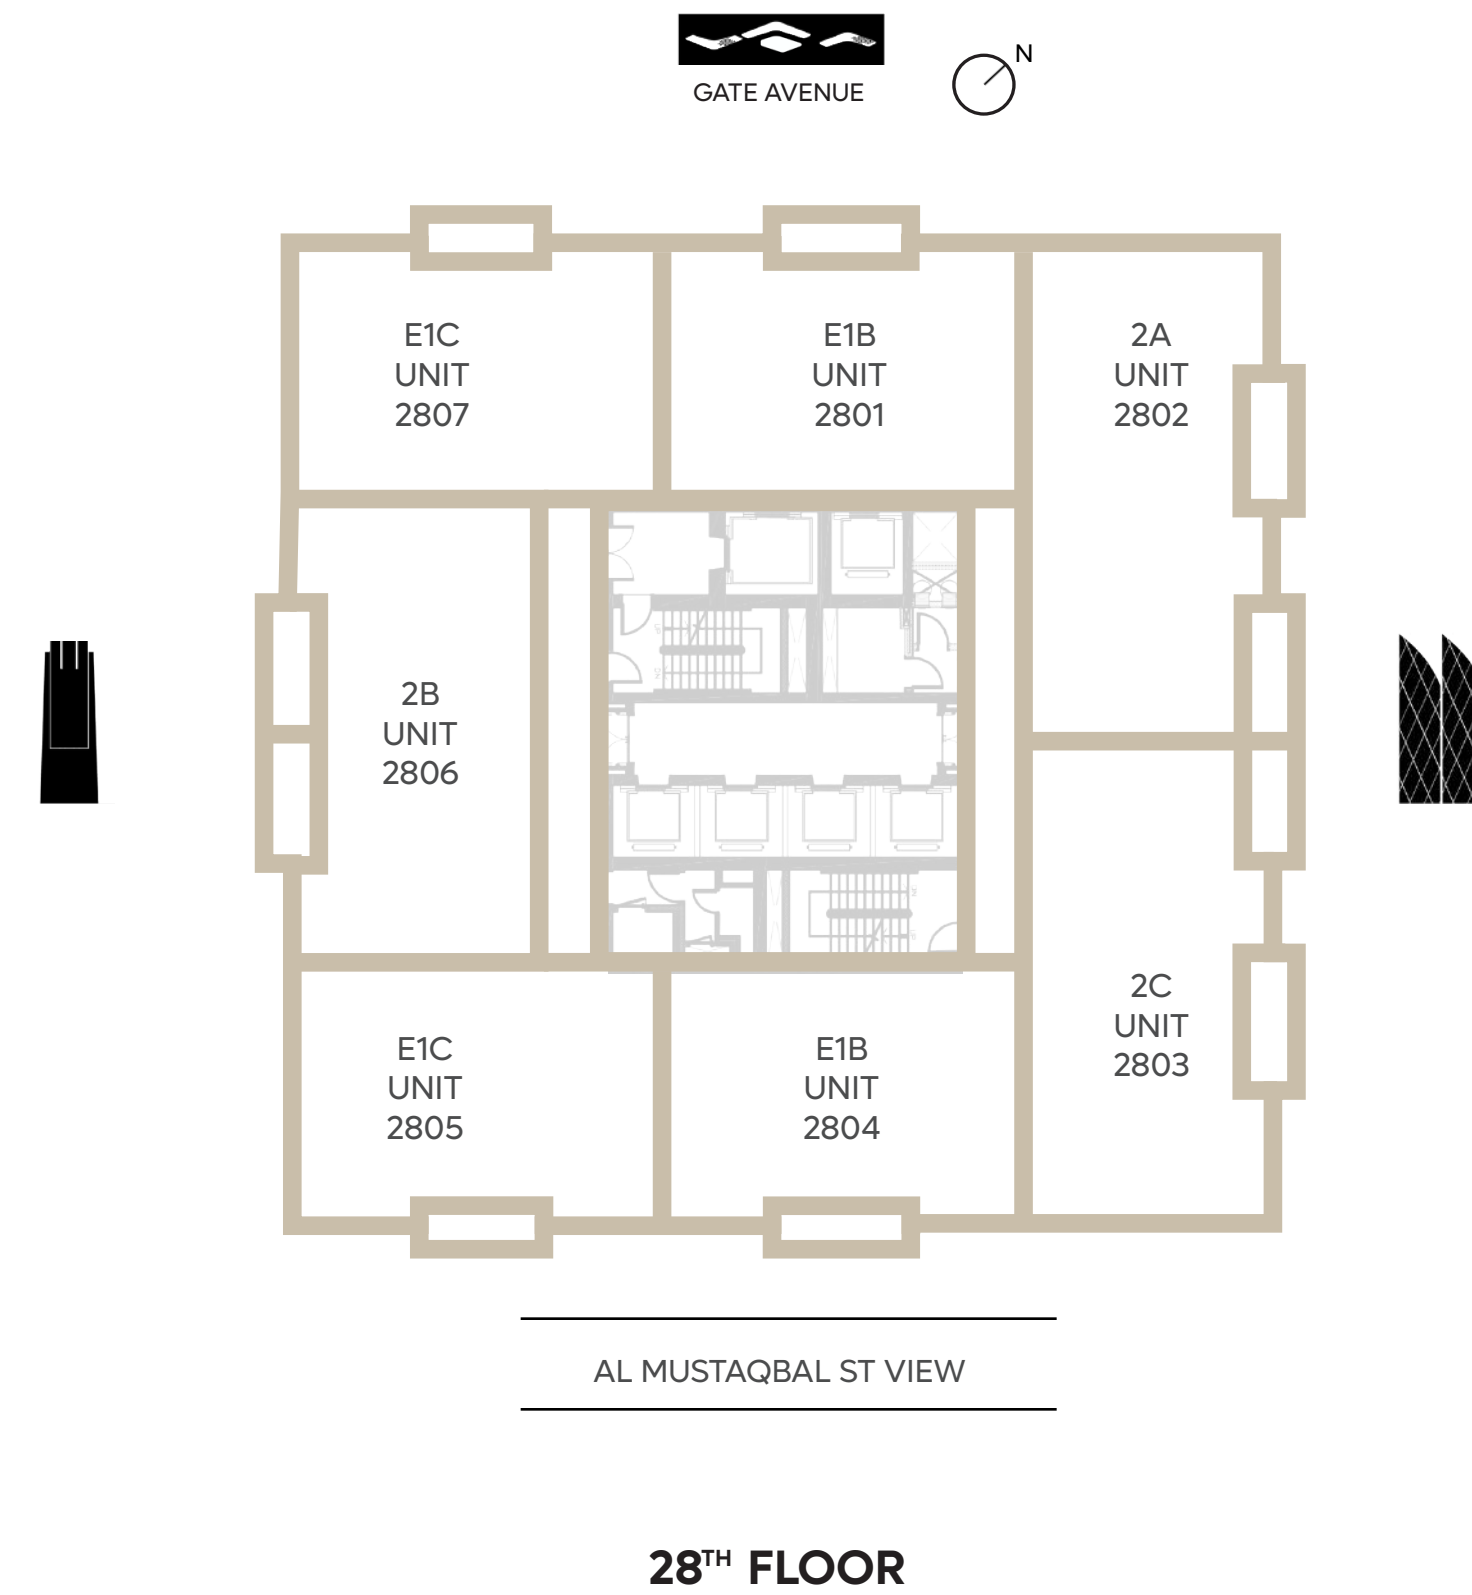

20<sup>TH</sup> FLOOR

FLOOR 21 & 22

AL MUSTAQBAL ST VIEW

21<sup>ST</sup> FLOOR

AL MUSTAQBAL ST VIEW

22<sup>ND</sup> FLOOR

FLOOR 23 & 24

AL MUSTAQBAL ST VIEW

23<sup>RD</sup> FLOOR

AL MUSTAQBAL ST VIEW

24<sup>TH</sup> FLOOR

FLOOR 25 & 26

FLOOR 27 & 28

FLOOR 29 & 30

29<sup>TH</sup> FLOOR

30<sup>TH</sup> FLOOR

FLOOR 31 & 32

FLOOR 33 & 34

For more information, please visit:

DIFC Living Sales Gallery

Gate Village | DIFC | Dubai

10am – 6pm from Monday – Saturday

[www.difcliving.ae](http://www.difcliving.ae)

---

#### **DISCLAIMER**

Please note that these floor plans are for marketing purposes and are to be used as a guide only. Best efforts have been made to ensure accuracy at the time of print, however these layouts are subject to change at the discretion of the developer.