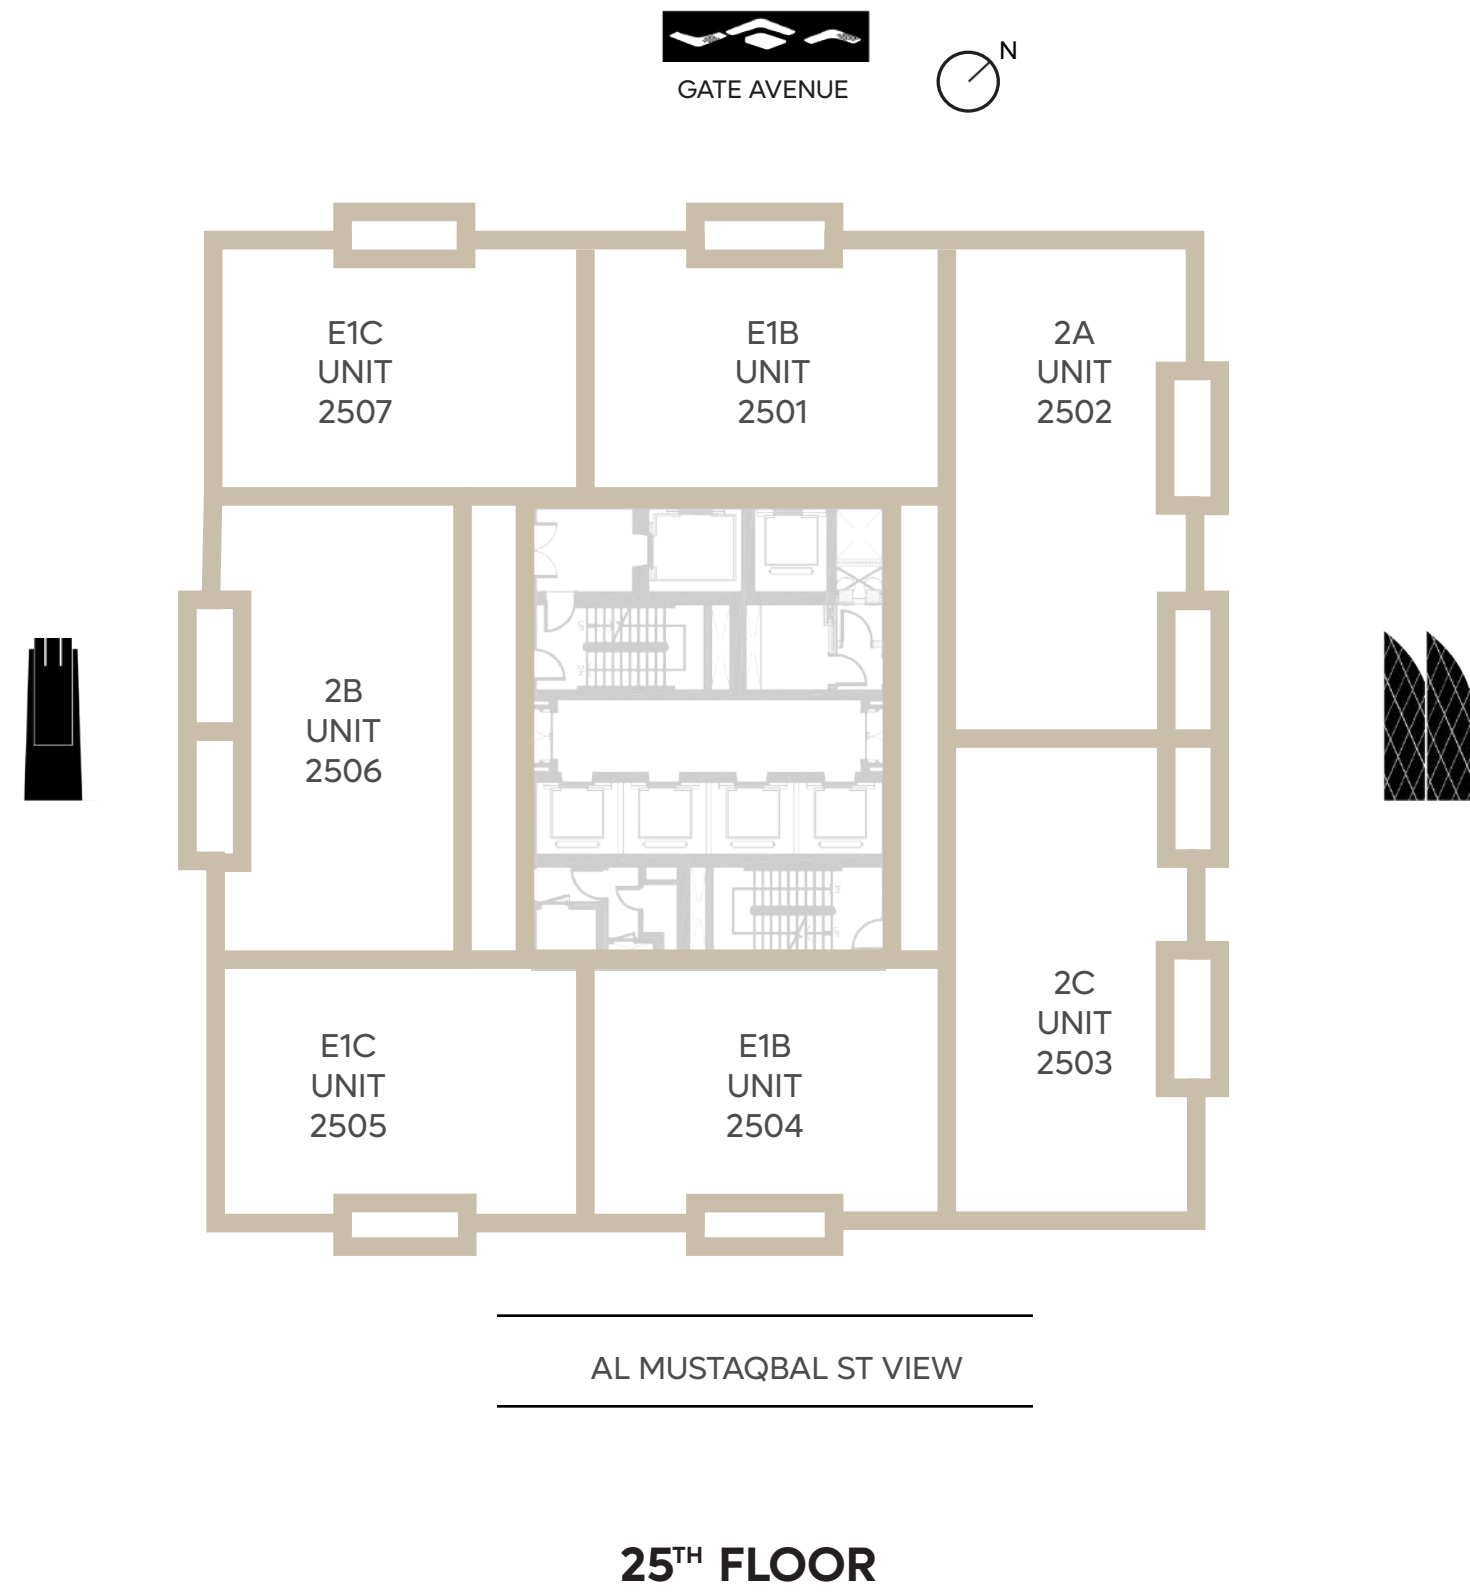

# DIFC Living

FLOOR PLATES

FLOOR 10 & 11

10<sup>TH</sup> FLOOR

11<sup>TH</sup> FLOOR

FLOOR 12 & 13

AL MUSTAQBAL ST VIEW

12<sup>TH</sup> FLOOR

20<sup>TH</sup> FLOOR

FLOOR 21 & 22

AL MUSTAQBAL ST VIEW

21<sup>ST</sup> FLOOR

AL MUSTAQBAL ST VIEW

22<sup>ND</sup> FLOOR

FLOOR 23 & 24

AL MUSTAQBAL ST VIEW

23<sup>RD</sup> FLOOR

AL MUSTAQBAL ST VIEW

24<sup>TH</sup> FLOOR

FLOOR 25 & 26

FLOOR 27 & 28

FLOOR 29 & 30

29<sup>TH</sup> FLOOR

30<sup>TH</sup> FLOOR

#### **DISCLAIMER**

Please note that these floor plans are for marketing purposes and are to be used as a guide only. Best efforts have been made to ensure accuracy at the time of print, however these layouts are subject to change at the discretion of the developer.