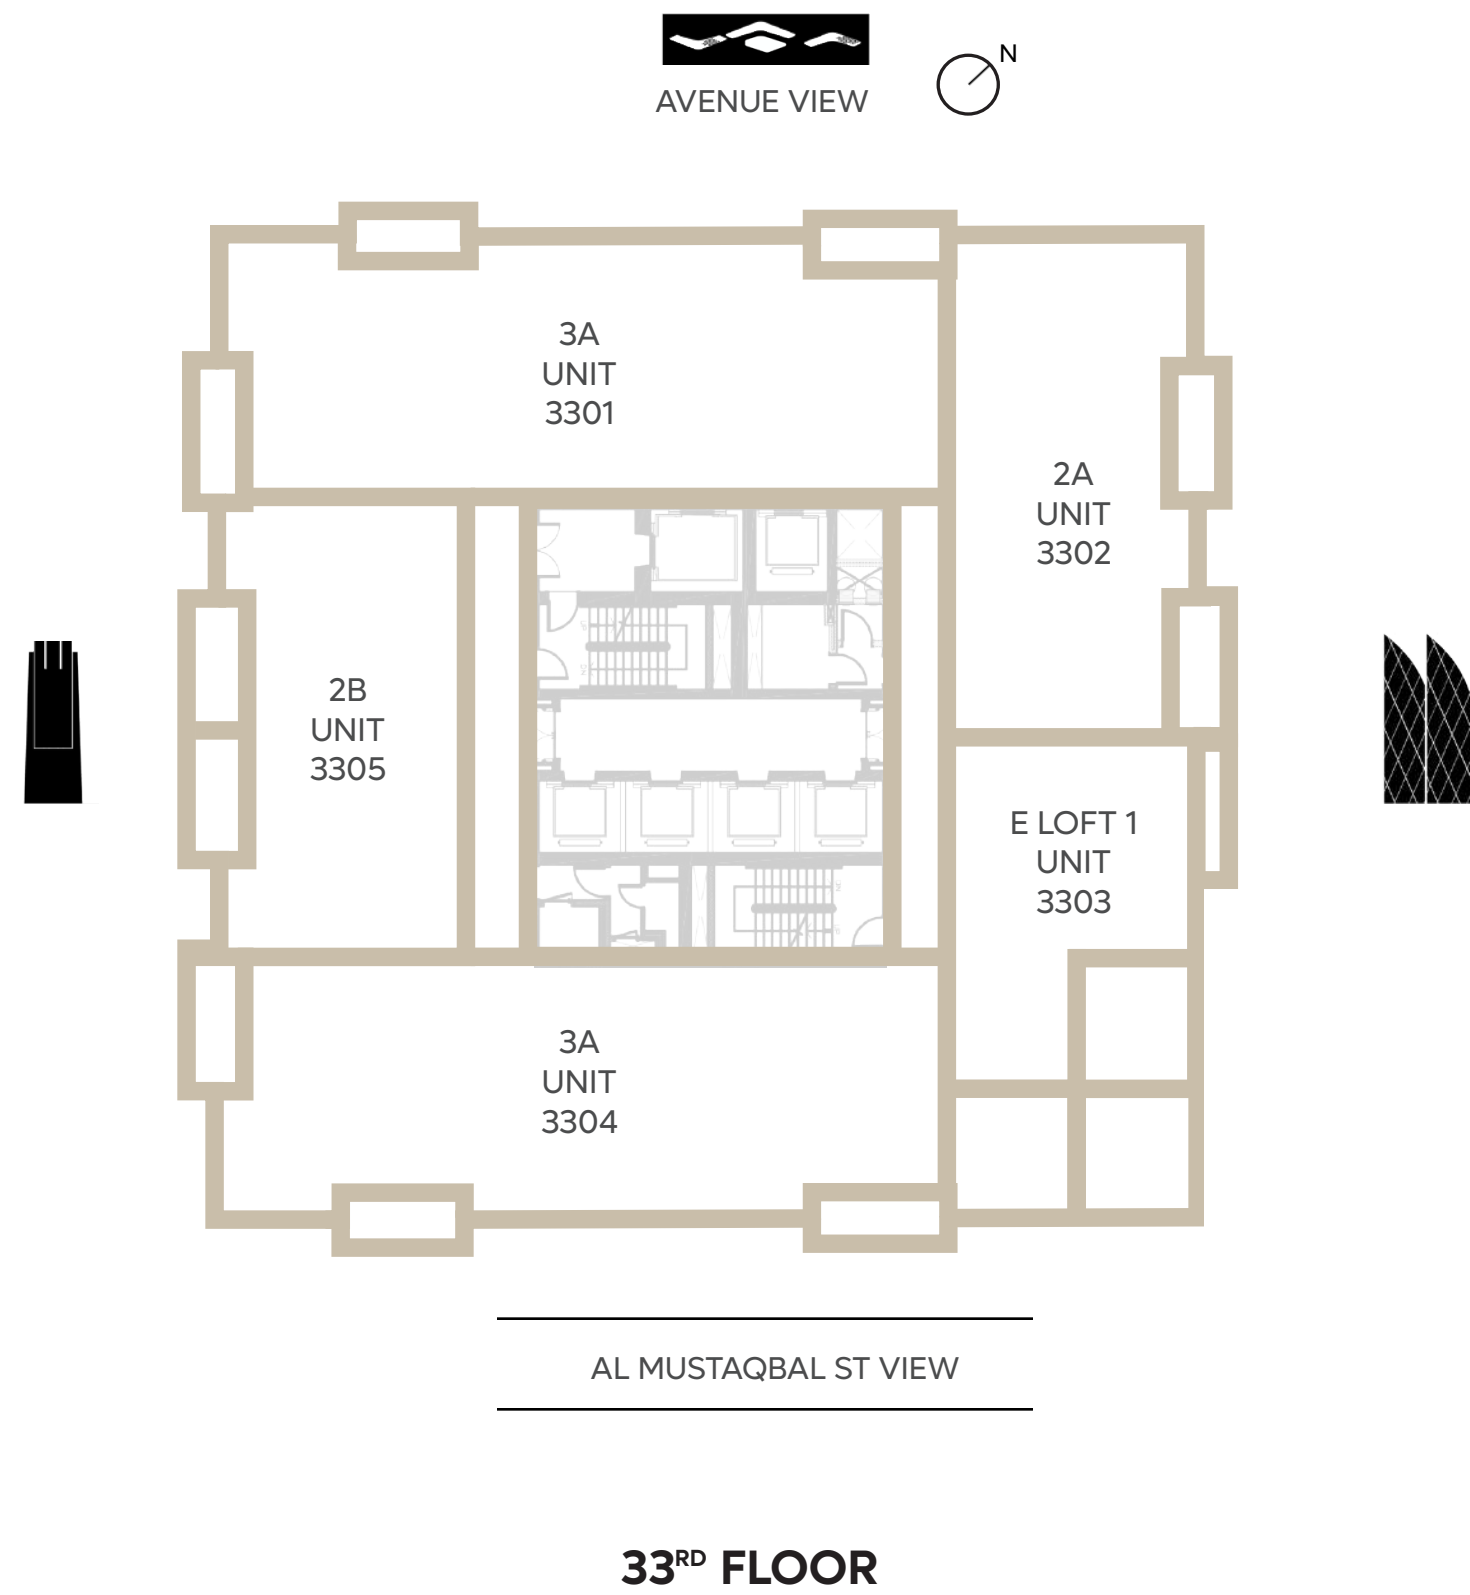

20<sup>TH</sup> FLOOR

FLOOR 21 & 22

AL MUSTAQBAL ST VIEW

21<sup>ST</sup> FLOOR

AL MUSTAQBAL ST VIEW

22<sup>ND</sup> FLOOR

FLOOR 23 & 24

AL MUSTAQBAL ST VIEW

23<sup>RD</sup> FLOOR

AL MUSTAQBAL ST VIEW

24<sup>TH</sup> FLOOR

FLOOR 25 & 26

FLOOR 27 & 28

FLOOR 29 & 30

29<sup>TH</sup> FLOOR

30<sup>TH</sup> FLOOR

FLOOR 31 & 32

FLOOR 33 & 34

For more information, please visit:

DIFC Living Sales Gallery

Gate Village | DIFC | Dubai

10am – 6pm from Monday – Saturday

[www.difcliving.ae](http://www.difcliving.ae)

---

#### **DISCLAIMER**

Please note that these floor plans are for marketing purposes and are to be used as a guide only. Best efforts have been made to ensure accuracy at the time of print, however these layouts are subject to change at the discretion of the developer.