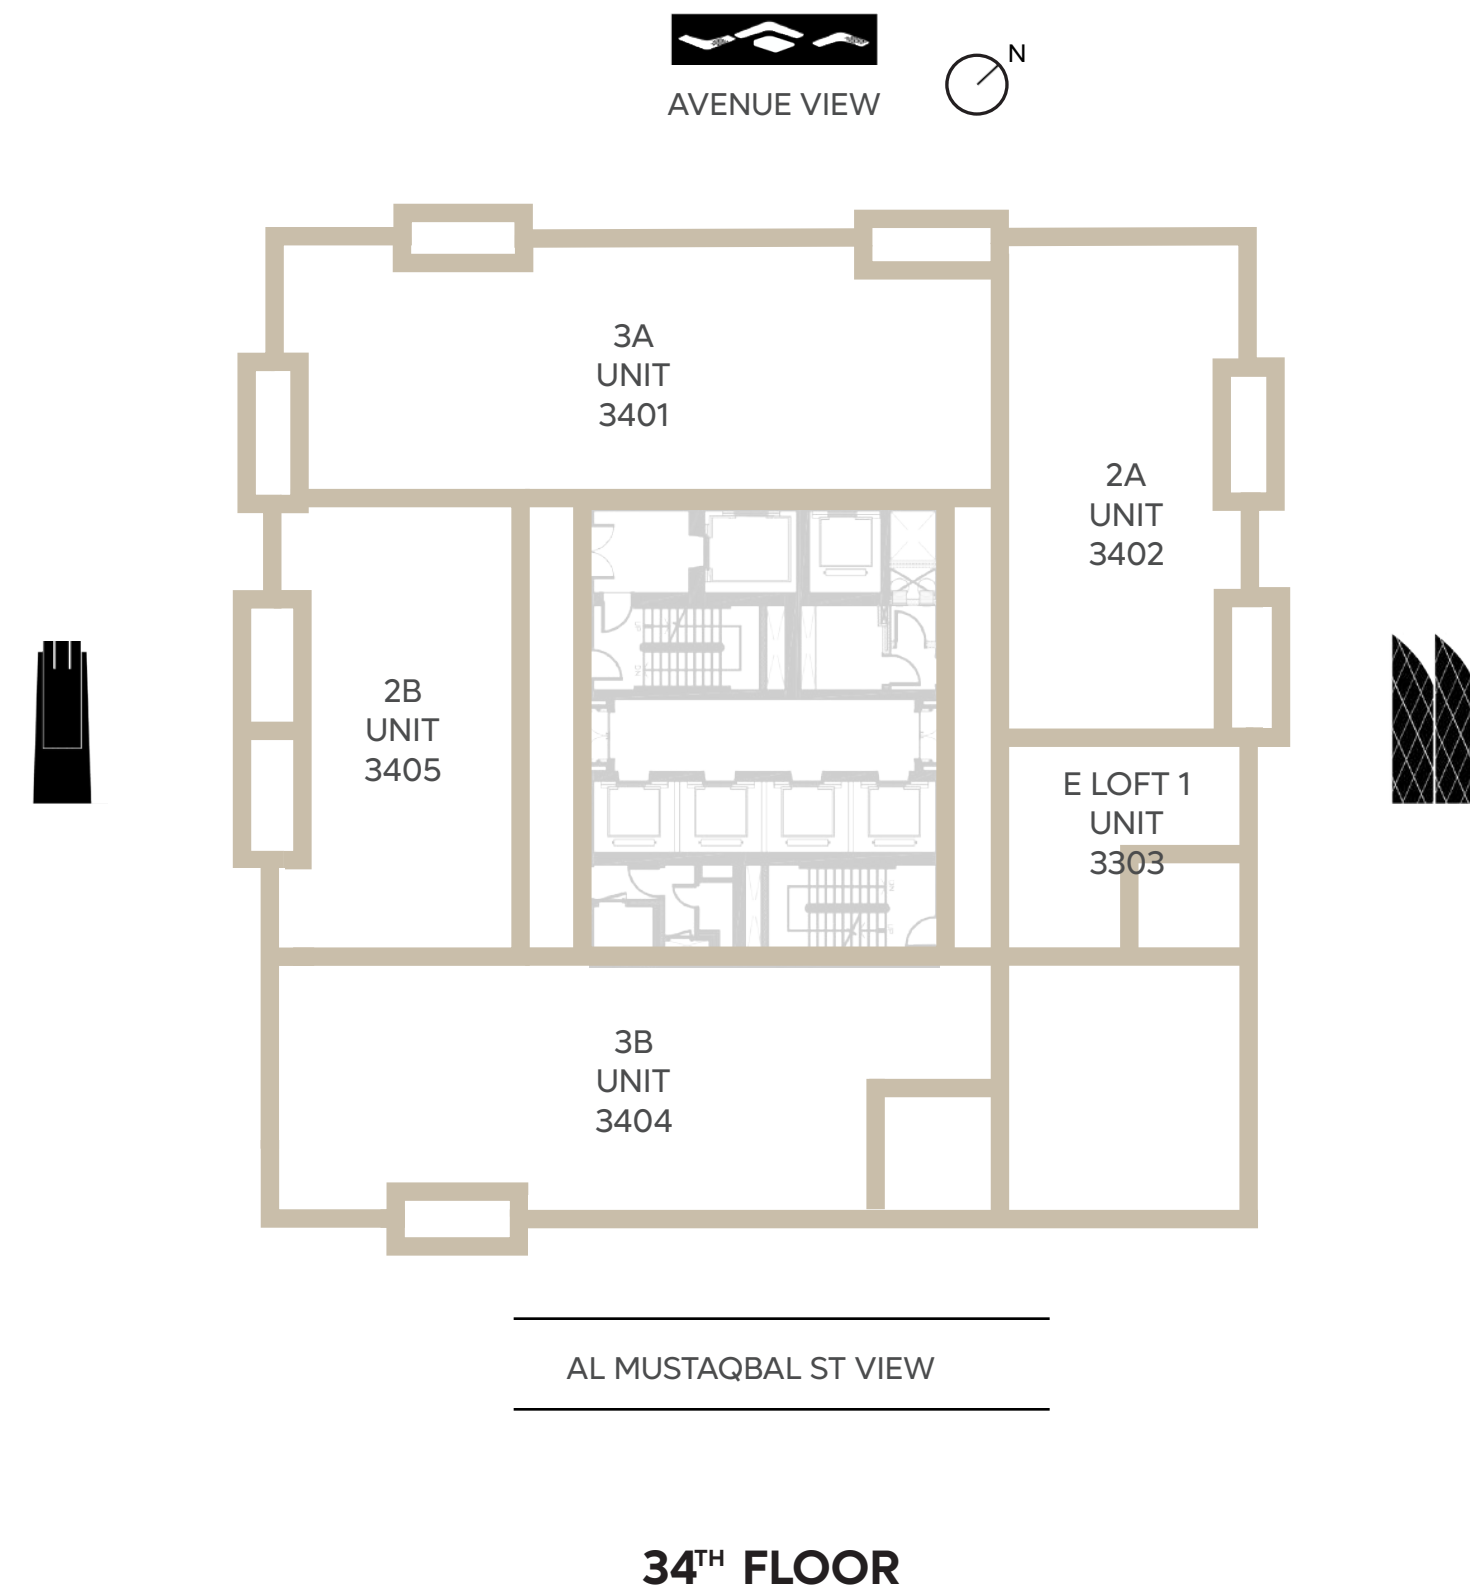

20<sup>TH</sup> FLOOR

FLOOR 21 & 22

AL MUSTAQBAL ST VIEW

21<sup>ST</sup> FLOOR

AL MUSTAQBAL ST VIEW

22<sup>ND</sup> FLOOR

FLOOR 23 & 24

AL MUSTAQBAL ST VIEW

23<sup>RD</sup> FLOOR

AL MUSTAQBAL ST VIEW

24<sup>TH</sup> FLOOR

FLOOR 25 & 26

FLOOR 27 & 28

FLOOR 29 & 30

29<sup>TH</sup> FLOOR

30<sup>TH</sup> FLOOR

FLOOR 31 & 32

FLOOR 33 & 34

For more information, please visit:

DIFC Living Sales Gallery

Gate Village | DIFC | Dubai

10am – 6pm from Monday – Saturday

[www.difcliving.ae](http://www.difcliving.ae)

---

#### **DISCLAIMER**

Please note that these floor plans are for marketing purposes and are to be used as a guide only. Best efforts have been made to ensure accuracy at the time of print, however these layouts are subject to change at the discretion of the developer.