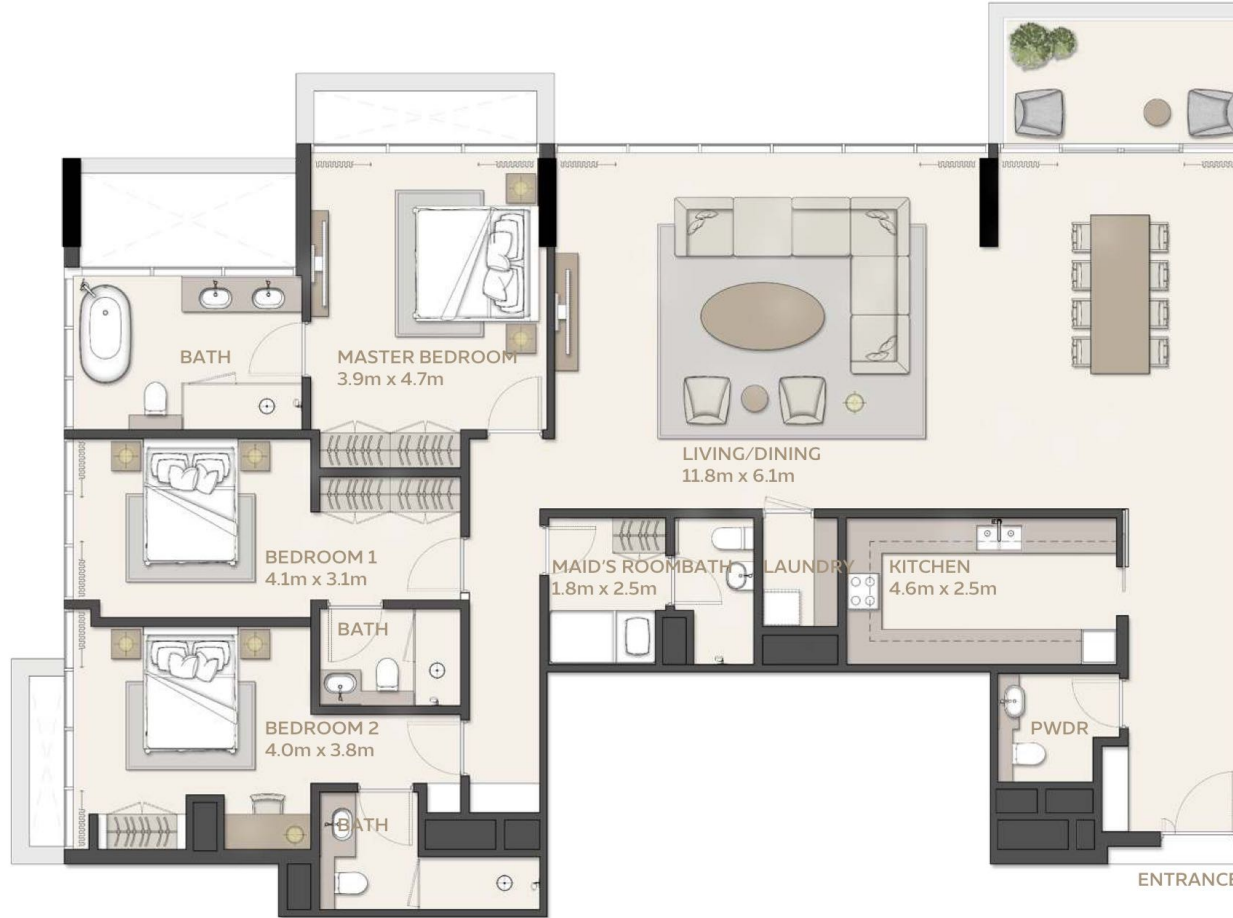

مانغروف ريزيدنسز MANGROVE RESIDENCES

Plot 2

3 BEDROOM
Type 1

		AREA	
UNIT	STARTING FROM	164.06 SQM	1765.93 SQFT
BALCONY	STARTING FROM	15.43 SQM	166.09 SQFT (8.6%)
TOTAL AREA	STARTING FROM	179.49 SQM	1932.02 SQFT

مانغروف
ريزيدنسز
MANGROVE
RESIDENCES

Plot 2

3 BEDROOM
Type 2

		AREA	
UNIT	STARTING FROM	148.7 SQM	1600.59 SQFT
BALCONY	STARTING FROM	9.35 SQM	100.64 SQFT (5.9%)
TOTAL AREA	STARTING FROM	158.05 SQM	1701.23 SQFT

مانغروف
ريزيدنسز
MANGROVE
RESIDENCES

Plot 2

3 BEDROOM
Type 3

UNIT	STARTING FROM	AREA	
		209.97 SQM	2260.10 SQFT
BALCONY	STARTING FROM	9.23 SQM	99.35 SQFT (4.2%)
TOTAL AREA	STARTING FROM	219.20 SQM	2359.45 SQFT

مانغروف
ريزيدنسز
MANGROVE
RESIDENCES

Plot 2

4 BEDROOM

		AREA	
UNIT	STARTING FROM	343.45 SQM	3696.87 SQFT
BALCONY	STARTING FROM	35.97 SQM	387.18 SQFT (9.5%)
TOTAL AREA	STARTING FROM	379.42 SQM	4084.05 SQFT