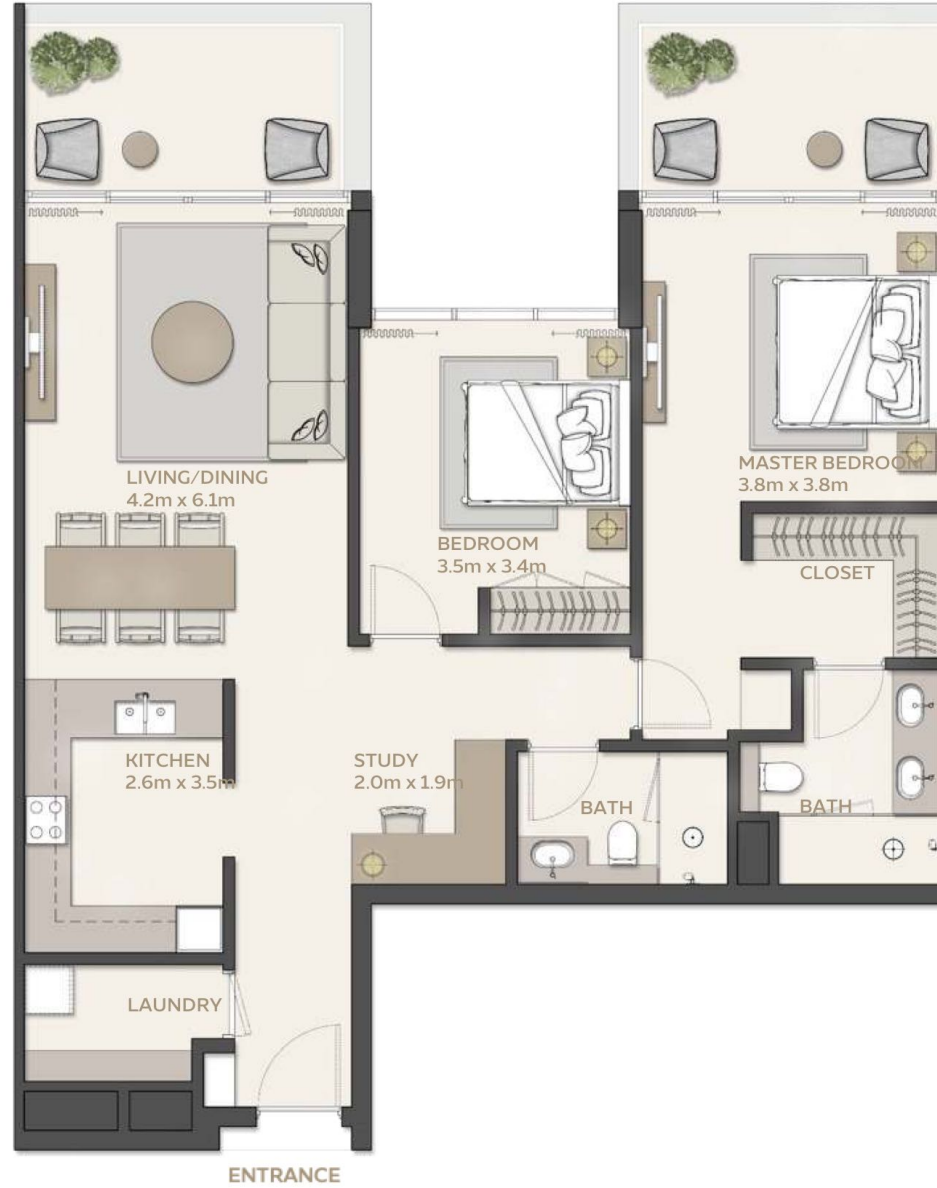

MANGROVE RESIDENCES

TRUE TO OUR SPIRIT

EXPO
CENTRAL

FLOOR PLANS

مانغروف ريزيدنسز MANGROVE RESIDENCES

Plot 2

1 BEDROOM
Type 1

		AREA	
UNIT	STARTING FROM	77.66 SQM	835.93 SQFT
BALCONY	STARTING FROM	12.40 SQM	133.47 SQFT (13.8%)
TOTAL AREA STARTING FROM		90.06 SQM	969.4 SQFT

مانغروف ريزيدنسز MANGROVE RESIDENCES

Plot 2

1 BEDROOM Type 2

		AREA	
UNIT	STARTING FROM	82.16 SQM	884.36 SQFT
BALCONY	STARTING FROM	8.8 SQM	94.72 SQFT (9.7 %)
TOTAL AREA STARTING FROM		90.96 SQM	979.08 SQFT

مانغروف ريزيدنسز MANGROVE RESIDENCES

Plot 2

2 BEDROOM Type 1

		AREA	
UNIT	STARTING FROM	118.14 SQM	1271.65 SQFT
BALCONY	STARTING FROM	9.24 SQM	99.46 SQFT (7.3 %)
TOTAL AREA	STARTING FROM	127.38 SQM	1371.11 SQFT

مانغروف ريزيدنسز MANGROVE RESIDENCES

Plot 2

2 BEDROOM
Type 2

		AREA	
UNIT	STARTING FROM	113.77 SQM	1224.61 SQFT
BALCONY	STARTING FROM	18.41 SQM	198.16 SQFT (13.9%)
TOTAL AREA	STARTING FROM	132.18 SQM	1422.77 SQFT