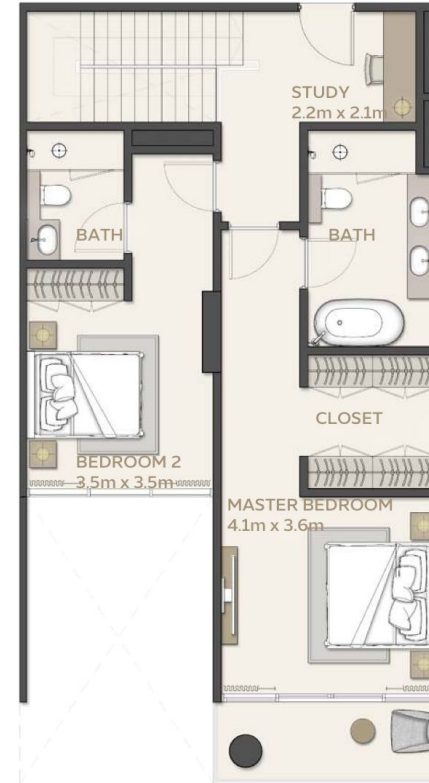

مانغروف
ريزيدنسز
MANGROVE
RESIDENCES

Plot 2

3 BEDROOM
Type 2

		AREA	
UNIT	STARTING FROM	148.7 SQM	1600.59 SQFT
BALCONY	STARTING FROM	9.35 SQM	100.64 SQFT (5.9%)
TOTAL AREA	STARTING FROM	158.05 SQM	1701.23 SQFT

مانغروف
ريزيدنسز
MANGROVE
RESIDENCES

Plot 2

3 BEDROOM
Type 3

UNIT	STARTING FROM	AREA	
		209.97 SQM	2260.10 SQFT
BALCONY	STARTING FROM	9.23 SQM	99.35 SQFT (4.2%)
TOTAL AREA	STARTING FROM	219.20 SQM	2359.45 SQFT

مانغروف
ريزيدنسز
MANGROVE
RESIDENCES

Plot 2

4 BEDROOM

		AREA	
UNIT	STARTING FROM	343.45 SQM	3696.87 SQFT
BALCONY	STARTING FROM	35.97 SQM	387.18 SQFT (9.5%)
TOTAL AREA	STARTING FROM	379.42 SQM	4084.05 SQFT

مانگروف ريزيدنسز MANGROVE RESIDENCES

Plot 2

**3 BEDROOM
TOWNHOUSE**

		AREA	
UNIT	STARTING FROM	169.39 SQM	1823.30 SQFT
BALCONY	STARTING FROM	48.43 SQM	521.30 SQFT (21.6%)
TOTAL AREA	STARTING FROM	224.43 SQM	2415.75 SQFT