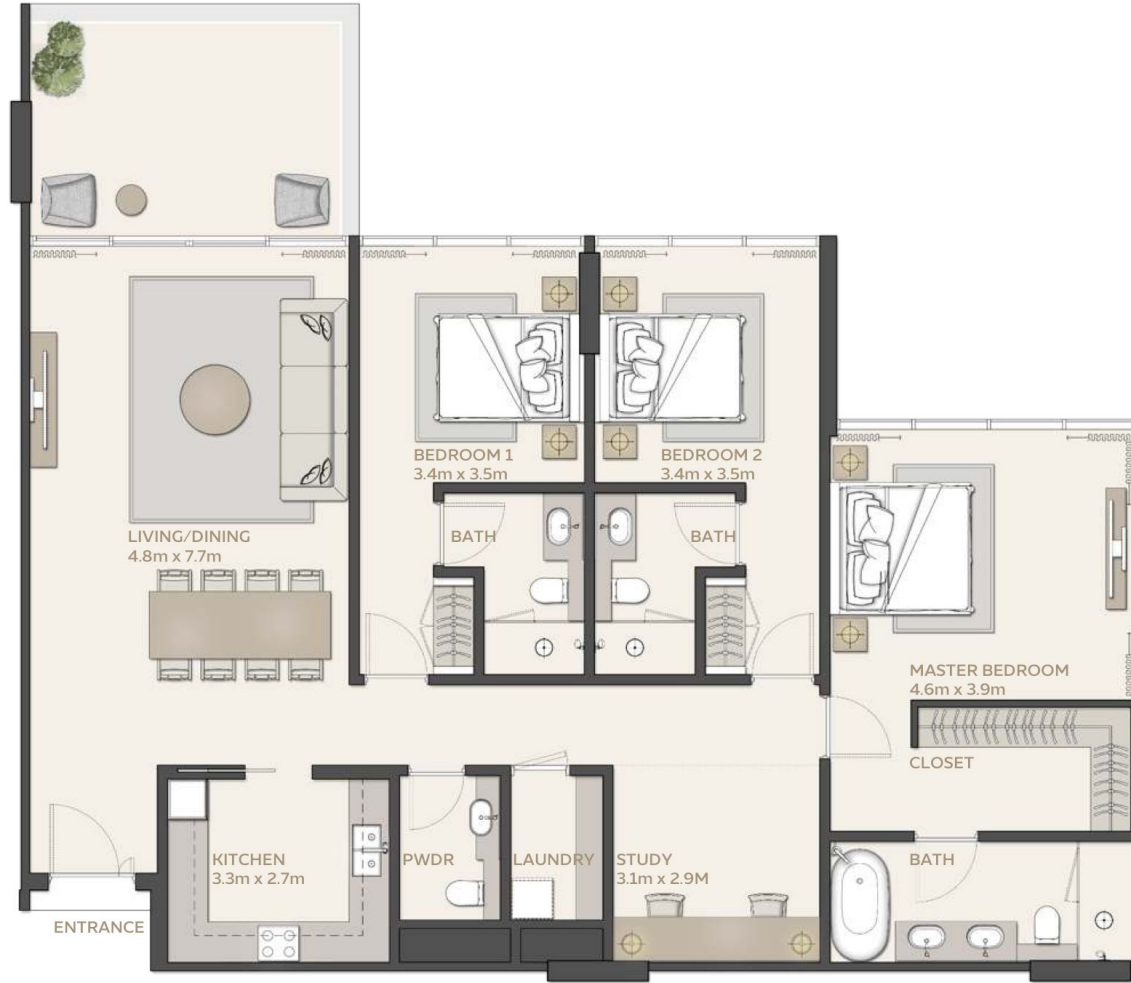

مانغروف ريزيدنسز MANGROVE RESIDENCES

Plot 2

2 BEDROOM Type 3

		AREA	
UNIT	STARTING FROM	112.96 SQM	1215.89 SQFT
BALCONY	STARTING FROM	18.94 SQM	203.87 SQFT (14.4 %)
TOTAL AREA	STARTING FROM	131.9 SQM	1419.76 SQFT

مانغروف ريزيدنسز MANGROVE RESIDENCES

Plot 2

2 BEDROOM
Type 4

		AREA	
UNIT	STARTING FROM	129.21 SQM	1390.80 SQFT
BALCONY	STARTING FROM	9.26 SQM	99.67 SQFT (6.9%)
TOTAL AREA	STARTING FROM	138.47 SQM	1490.47 SQFT

مانغروف ريزيدنسز MANGROVE RESIDENCES

Plot 2

3 BEDROOM
Type 1

		AREA	
UNIT	STARTING FROM	164.06 SQM	1765.93 SQFT
BALCONY	STARTING FROM	15.43 SQM	166.09 SQFT (8.6%)
TOTAL AREA	STARTING FROM	179.49 SQM	1932.02 SQFT

مانغروف
ريزيدنسز
MANGROVE
RESIDENCES

Plot 2

3 BEDROOM
Type 2

		AREA	
UNIT	STARTING FROM	148.7 SQM	1600.59 SQFT
BALCONY	STARTING FROM	9.35 SQM	100.64 SQFT (5.9%)
TOTAL AREA	STARTING FROM	158.05 SQM	1701.23 SQFT