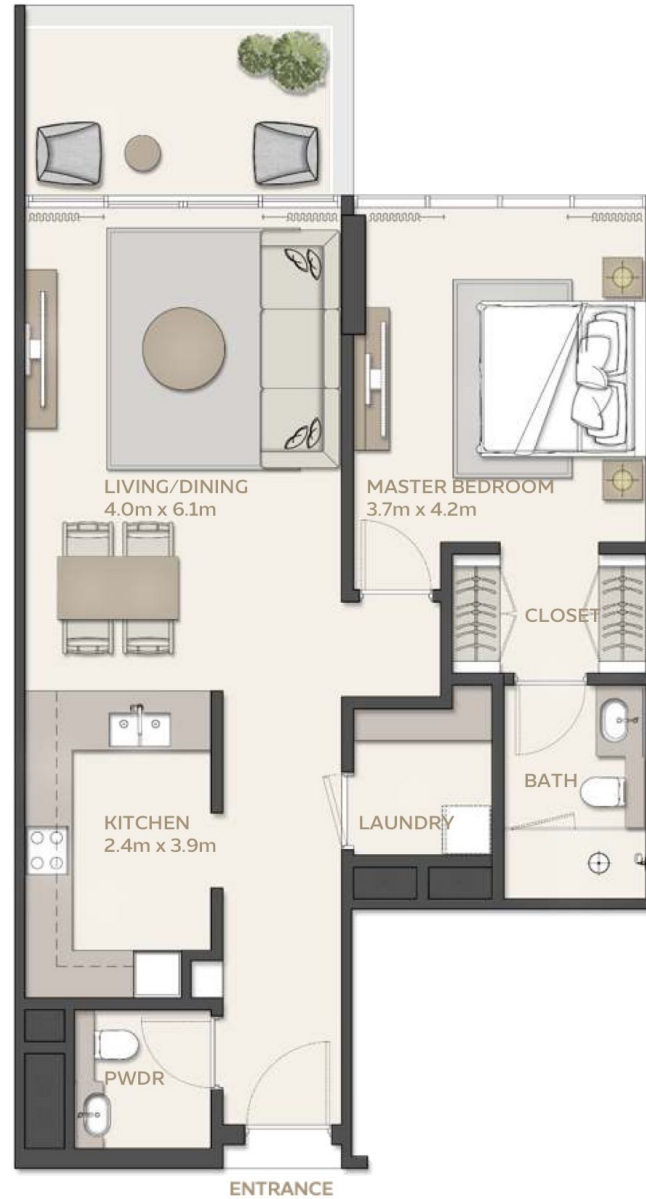

MANGROVE RESIDENCES

TRUE TO OUR SPIRIT

EXPO
CENTRAL

FLOOR PLANS

مانغروف ريزيدنسز MANGROVE RESIDENCES

Plot 2

1 BEDROOM
Type 1

		AREA	
UNIT	STARTING FROM	77.66 SQM	835.93 SQFT
BALCONY	STARTING FROM	12.40 SQM	133.47 SQFT (13.8%)
TOTAL AREA STARTING FROM		90.06 SQM	969.4 SQFT

مانغروف ريزيدنسز MANGROVE RESIDENCES

Plot 2

1 BEDROOM Type 2

		AREA	
UNIT	STARTING FROM	82.16 SQM	884.36 SQFT
BALCONY	STARTING FROM	8.8 SQM	94.72 SQFT (9.7 %)
TOTAL AREA STARTING FROM		90.96 SQM	979.08 SQFT

مانغروف ريزيدنسز MANGROVE RESIDENCES

Plot 2

2 BEDROOM Type 1

		AREA	
UNIT	STARTING FROM	118.14 SQM	1271.65 SQFT
BALCONY	STARTING FROM	9.24 SQM	99.46 SQFT (7.3 %)
TOTAL AREA	STARTING FROM	127.38 SQM	1371.11 SQFT

مانغروف ريزيدنسز MANGROVE RESIDENCES

Plot 2

2 BEDROOM
Type 2

		AREA	
UNIT	STARTING FROM	113.77 SQM	1224.61 SQFT
BALCONY	STARTING FROM	18.41 SQM	198.16 SQFT (13.9%)
TOTAL AREA	STARTING FROM	132.18 SQM	1422.77 SQFT