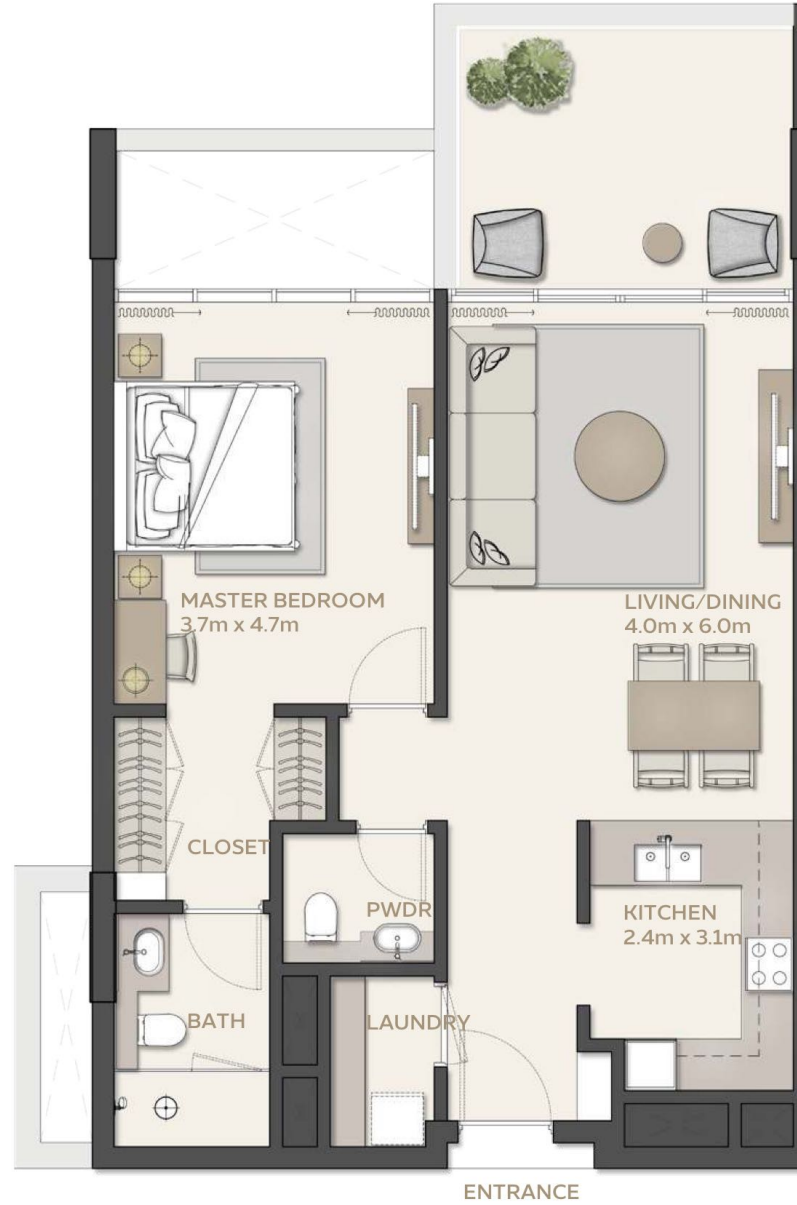

MANGROVE RESIDENCES

TRUE TO OUR SPIRIT

EXPO
CENTRAL

FLOOR PLANS

مانغروف ريزيدنسز MANGROVE RESIDENCES

Plot 2

1 BEDROOM
Type 1

		AREA	
UNIT	STARTING FROM	77.66 SQM	835.93 SQFT
BALCONY	STARTING FROM	12.40 SQM	133.47 SQFT (13.8%)
TOTAL AREA STARTING FROM		90.06 SQM	969.4 SQFT

مانغروف ريزيدنسز MANGROVE RESIDENCES

Plot 2

1 BEDROOM Type 2

		AREA	
UNIT	STARTING FROM	82.16 SQM	884.36 SQFT
BALCONY	STARTING FROM	8.8 SQM	94.72 SQFT (9.7 %)
TOTAL AREA STARTING FROM		90.96 SQM	979.08 SQFT

مانغروف ريزيدنسز MANGROVE RESIDENCES

Plot 2

2 BEDROOM Type 1

		AREA	
UNIT	STARTING FROM	118.14 SQM	1271.65 SQFT
BALCONY	STARTING FROM	9.24 SQM	99.46 SQFT (7.3 %)
TOTAL AREA	STARTING FROM	127.38 SQM	1371.11 SQFT

مانغروف ريزيدنسز MANGROVE RESIDENCES

Plot 2

2 BEDROOM
Type 2

		AREA	
UNIT	STARTING FROM	113.77 SQM	1224.61 SQFT
BALCONY	STARTING FROM	18.41 SQM	198.16 SQFT (13.9%)
TOTAL AREA	STARTING FROM	132.18 SQM	1422.77 SQFT