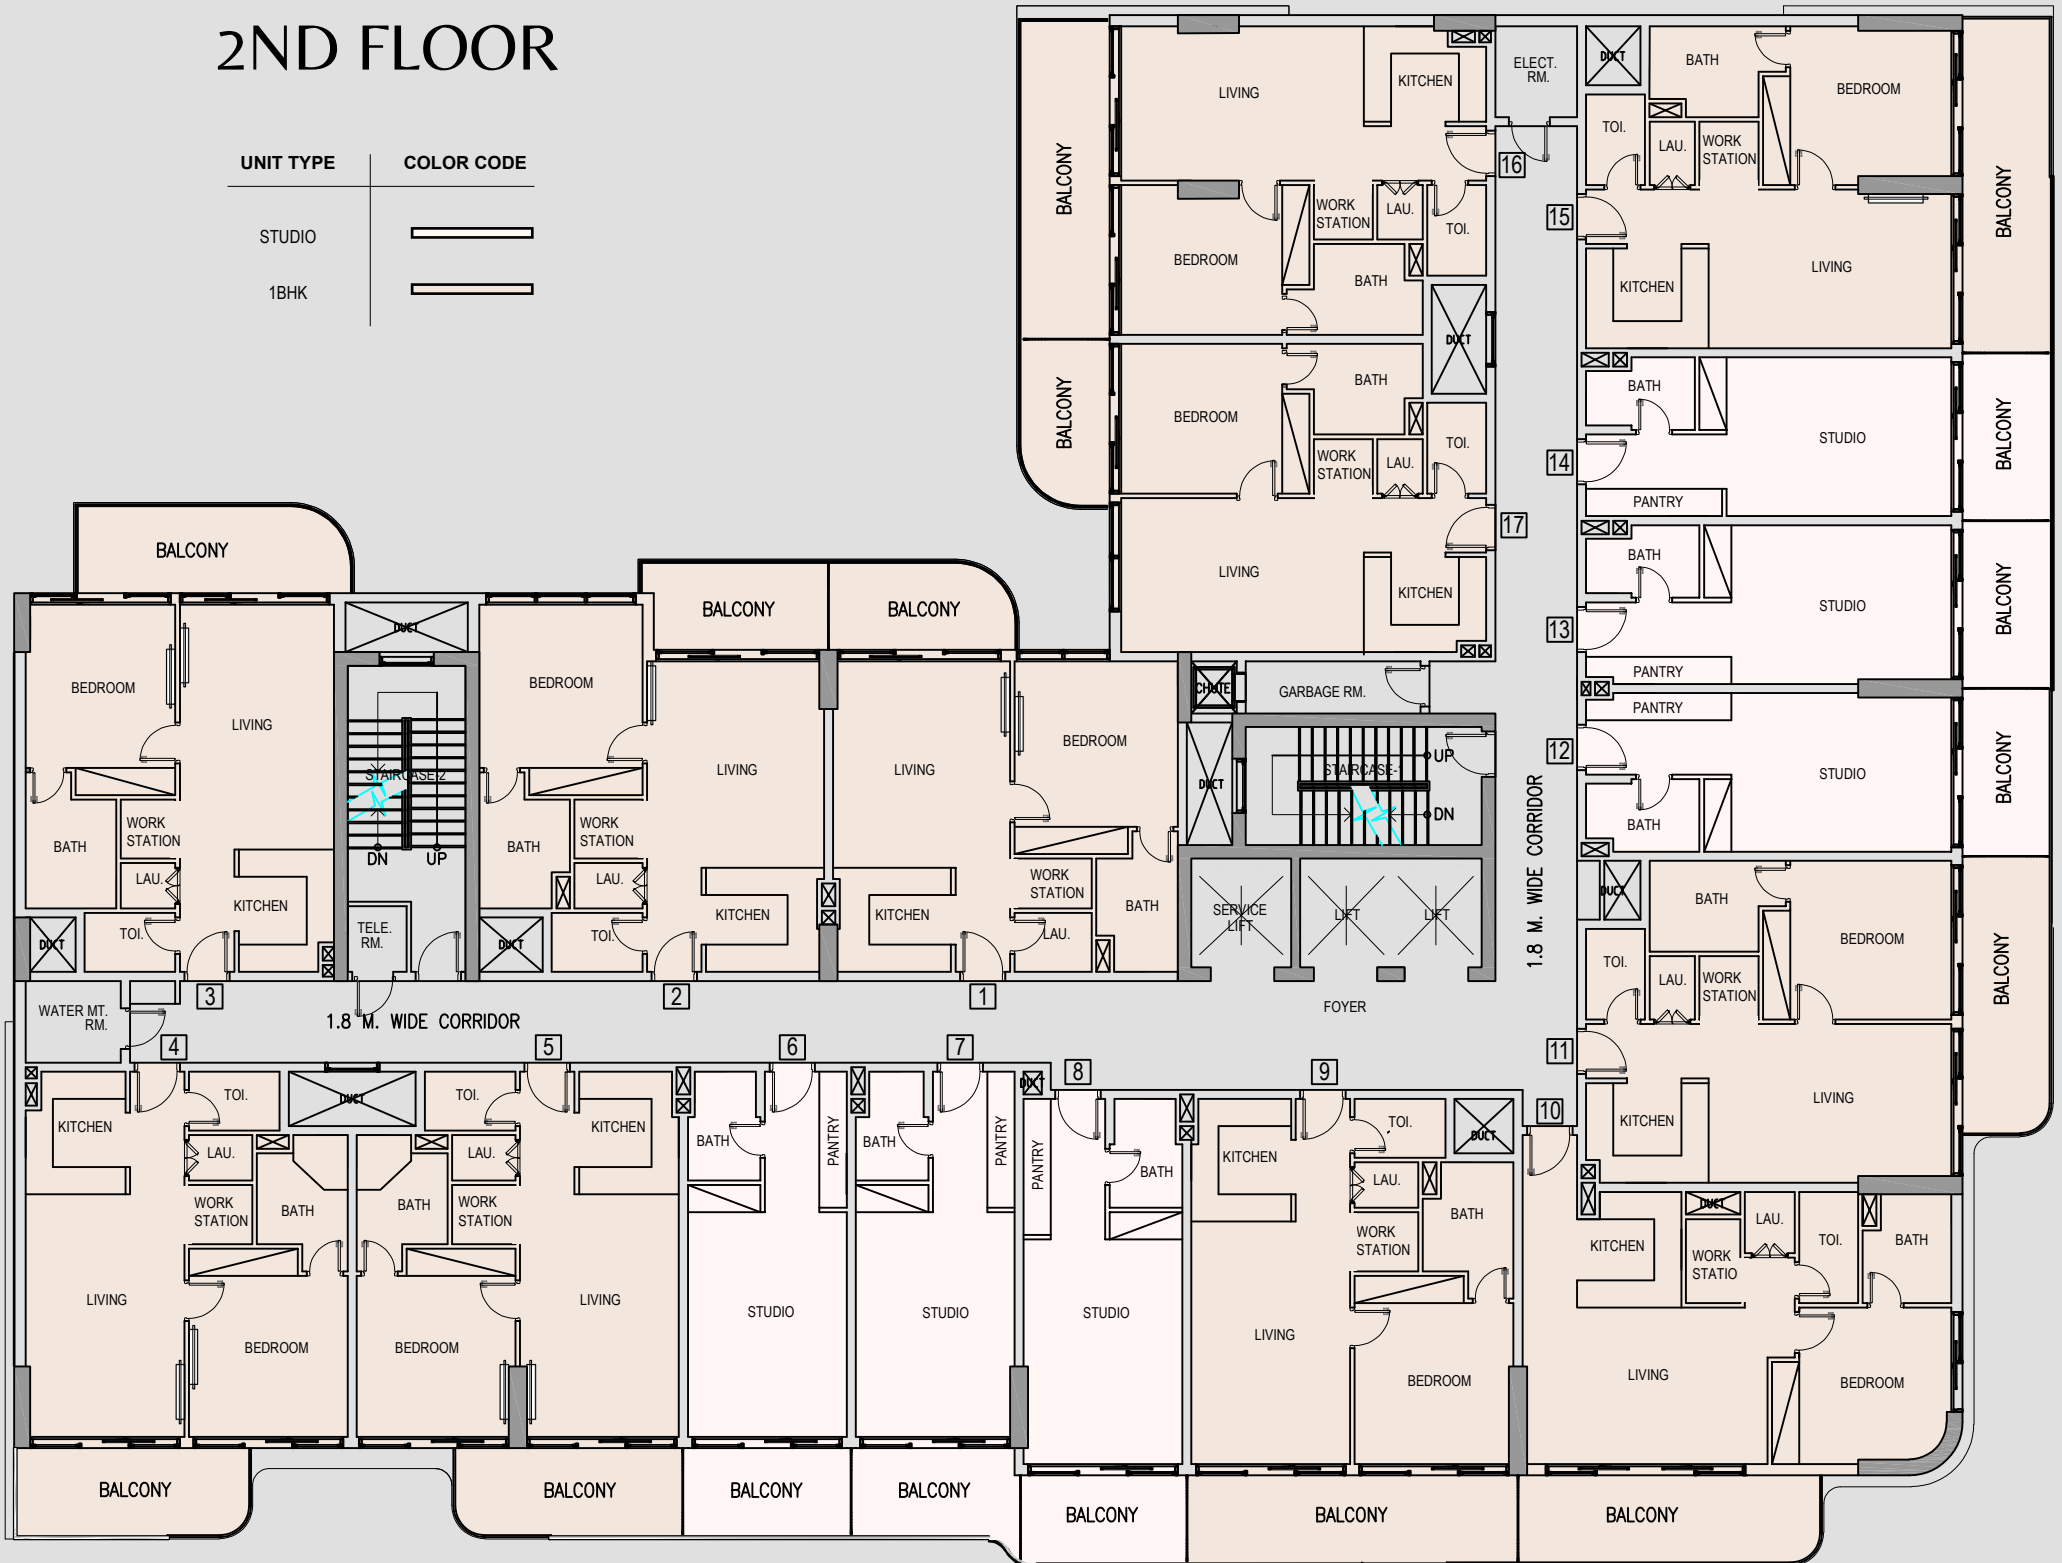

IMTIAZ
DEVELOPMENTS

Pearl
House
BY IMTIAZ

FLOOR PLAN

UNIT TYPE COLOR CODE

STUDIO

1BHK

1ST FLOOR

2ND FLOOR

UNIT TYPE	COLOR CODE
STUDIO	
1BHK	

3RD FLOOR

UNIT TYPE	COLOR CODE
STUDIO	
1BHK	

4TH FLOOR

UNIT TYPE	COLOR CODE
STUDIO	
1BHK	

5TH FLOOR

UNIT TYPE	COLOR CODE
STUDIO	
1BHK	

6TH FLOOR