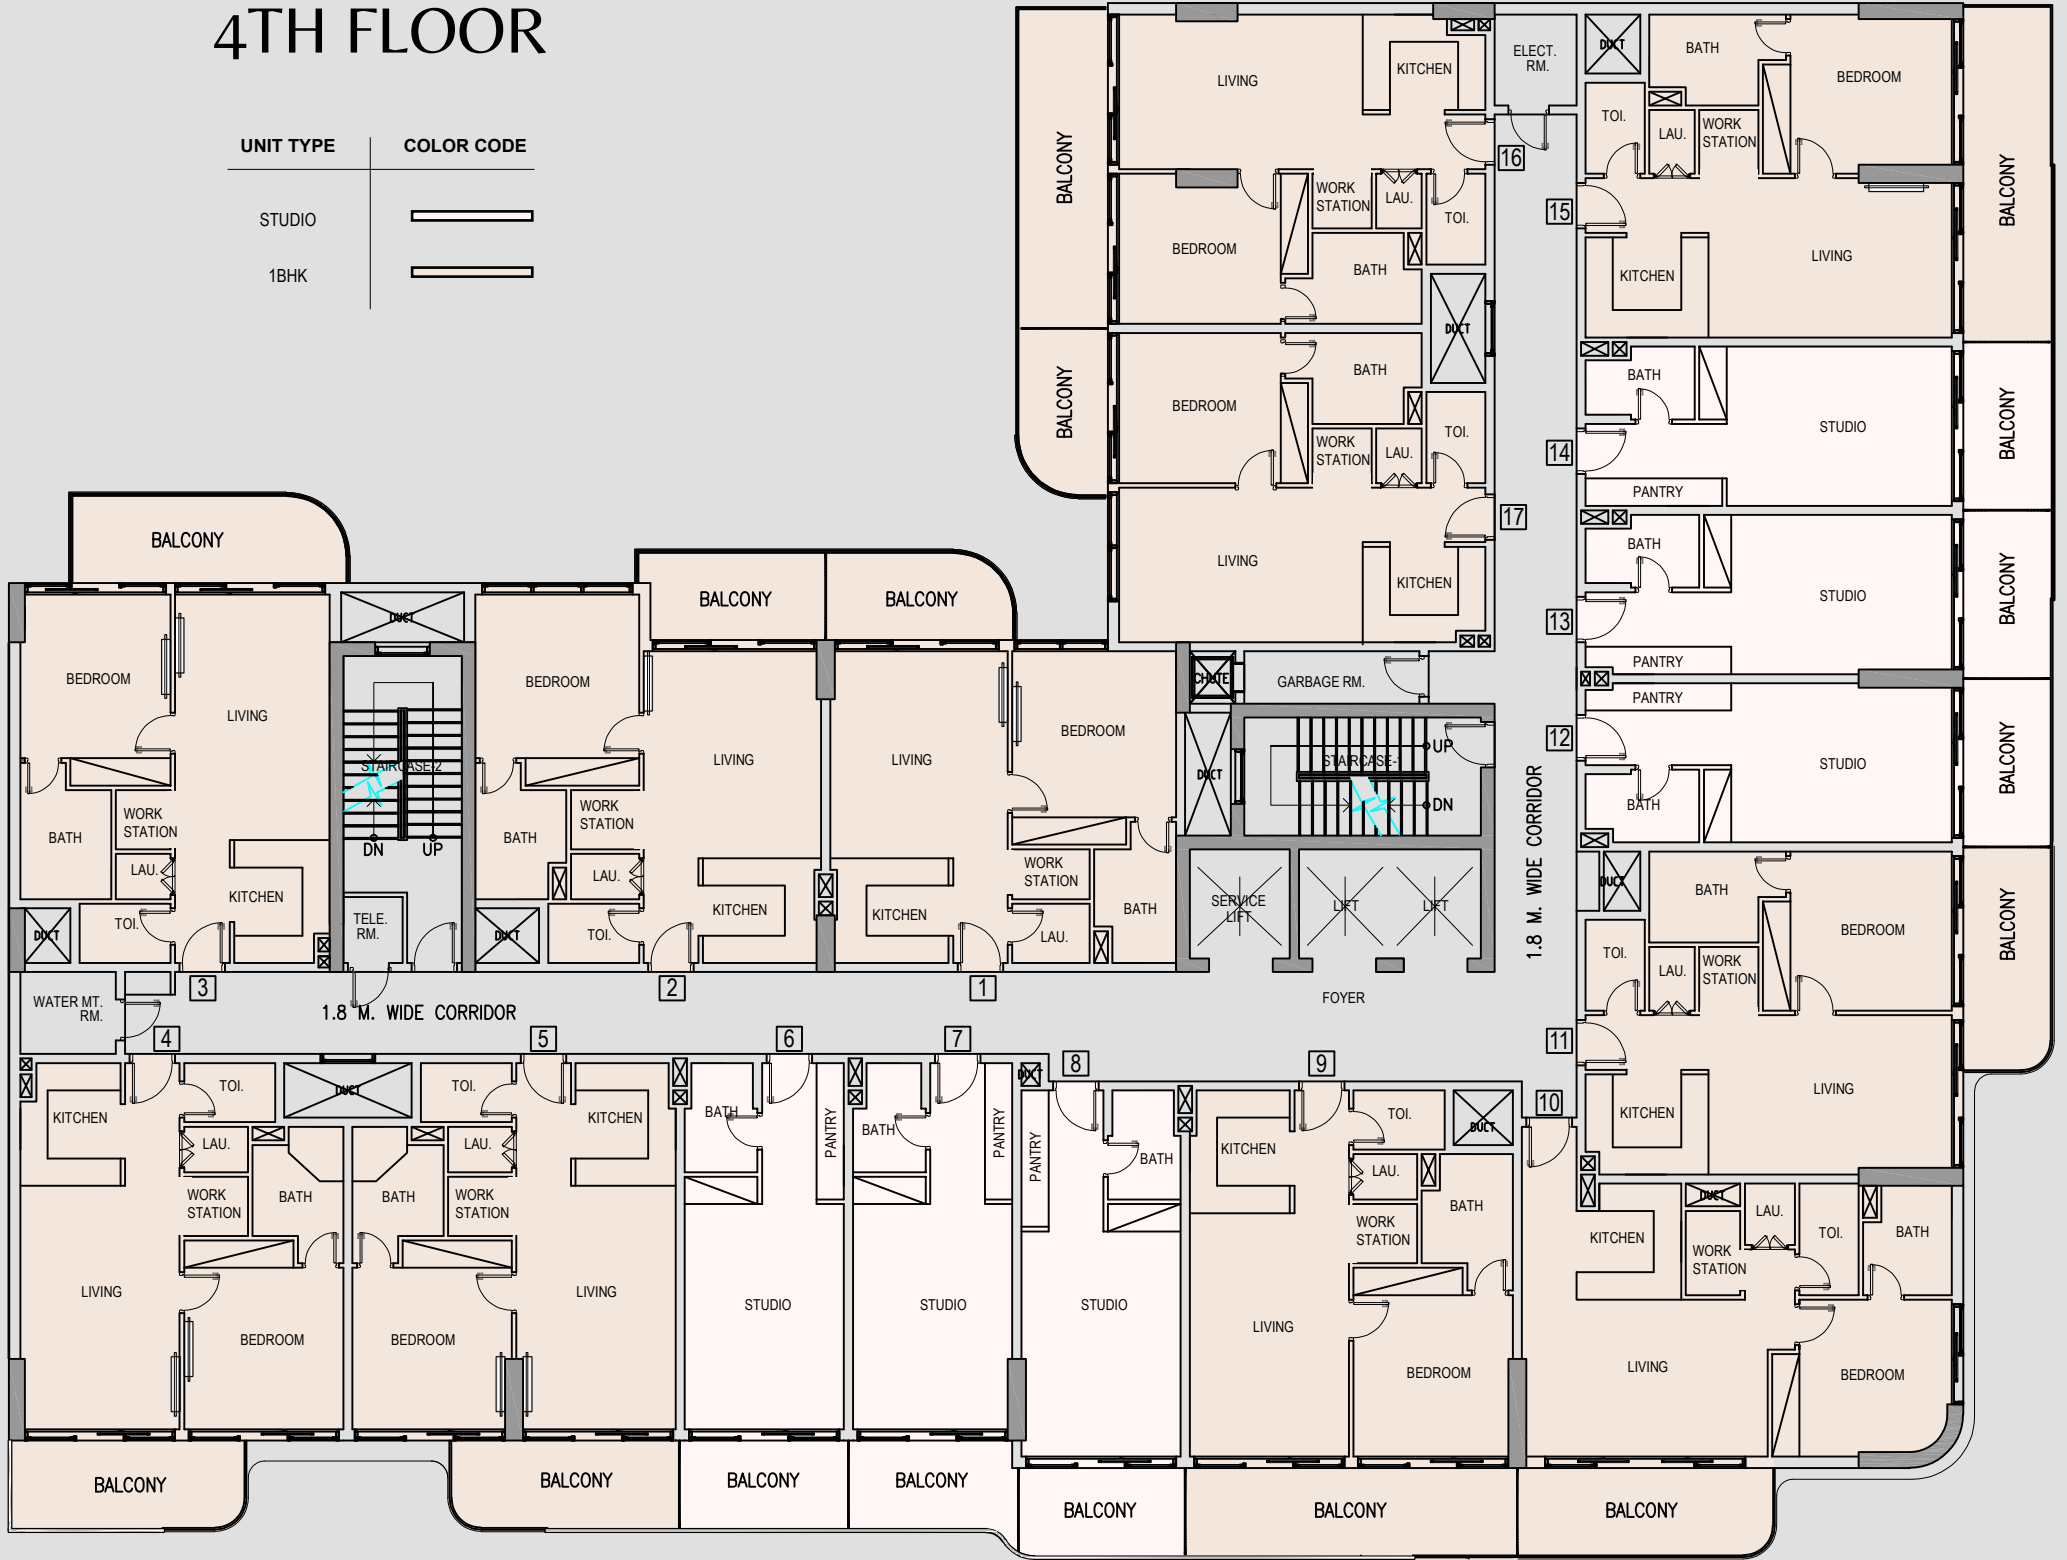

IMTIAZ
DEVELOPMENTS

Pearl
House
BY IMTIAZ

FLOOR PLAN

UNIT TYPE COLOR CODE

STUDIO

1BHK

1ST FLOOR

2ND FLOOR

UNIT TYPE	COLOR CODE
STUDIO	
1BHK	

3RD FLOOR

UNIT TYPE	COLOR CODE
STUDIO	
1BHK	

4TH FLOOR

UNIT TYPE	COLOR CODE
STUDIO	
1BHK	

5TH FLOOR

UNIT TYPE	COLOR CODE
STUDIO	
1BHK	

6TH FLOOR

UNIT TYPE	COLOR CODE
STUDIO	
1BHK	

7TH FLOOR

UNIT TYPE	COLOR CODE
STUDIO	
1BHK	

8TH FLOOR

UNIT TYPE	COLOR CODE
STUDIO	
1BHK	

9TH FLOOR

UNIT TYPE	COLOR CODE
STUDIO	
1BHK	

10TH FLOOR