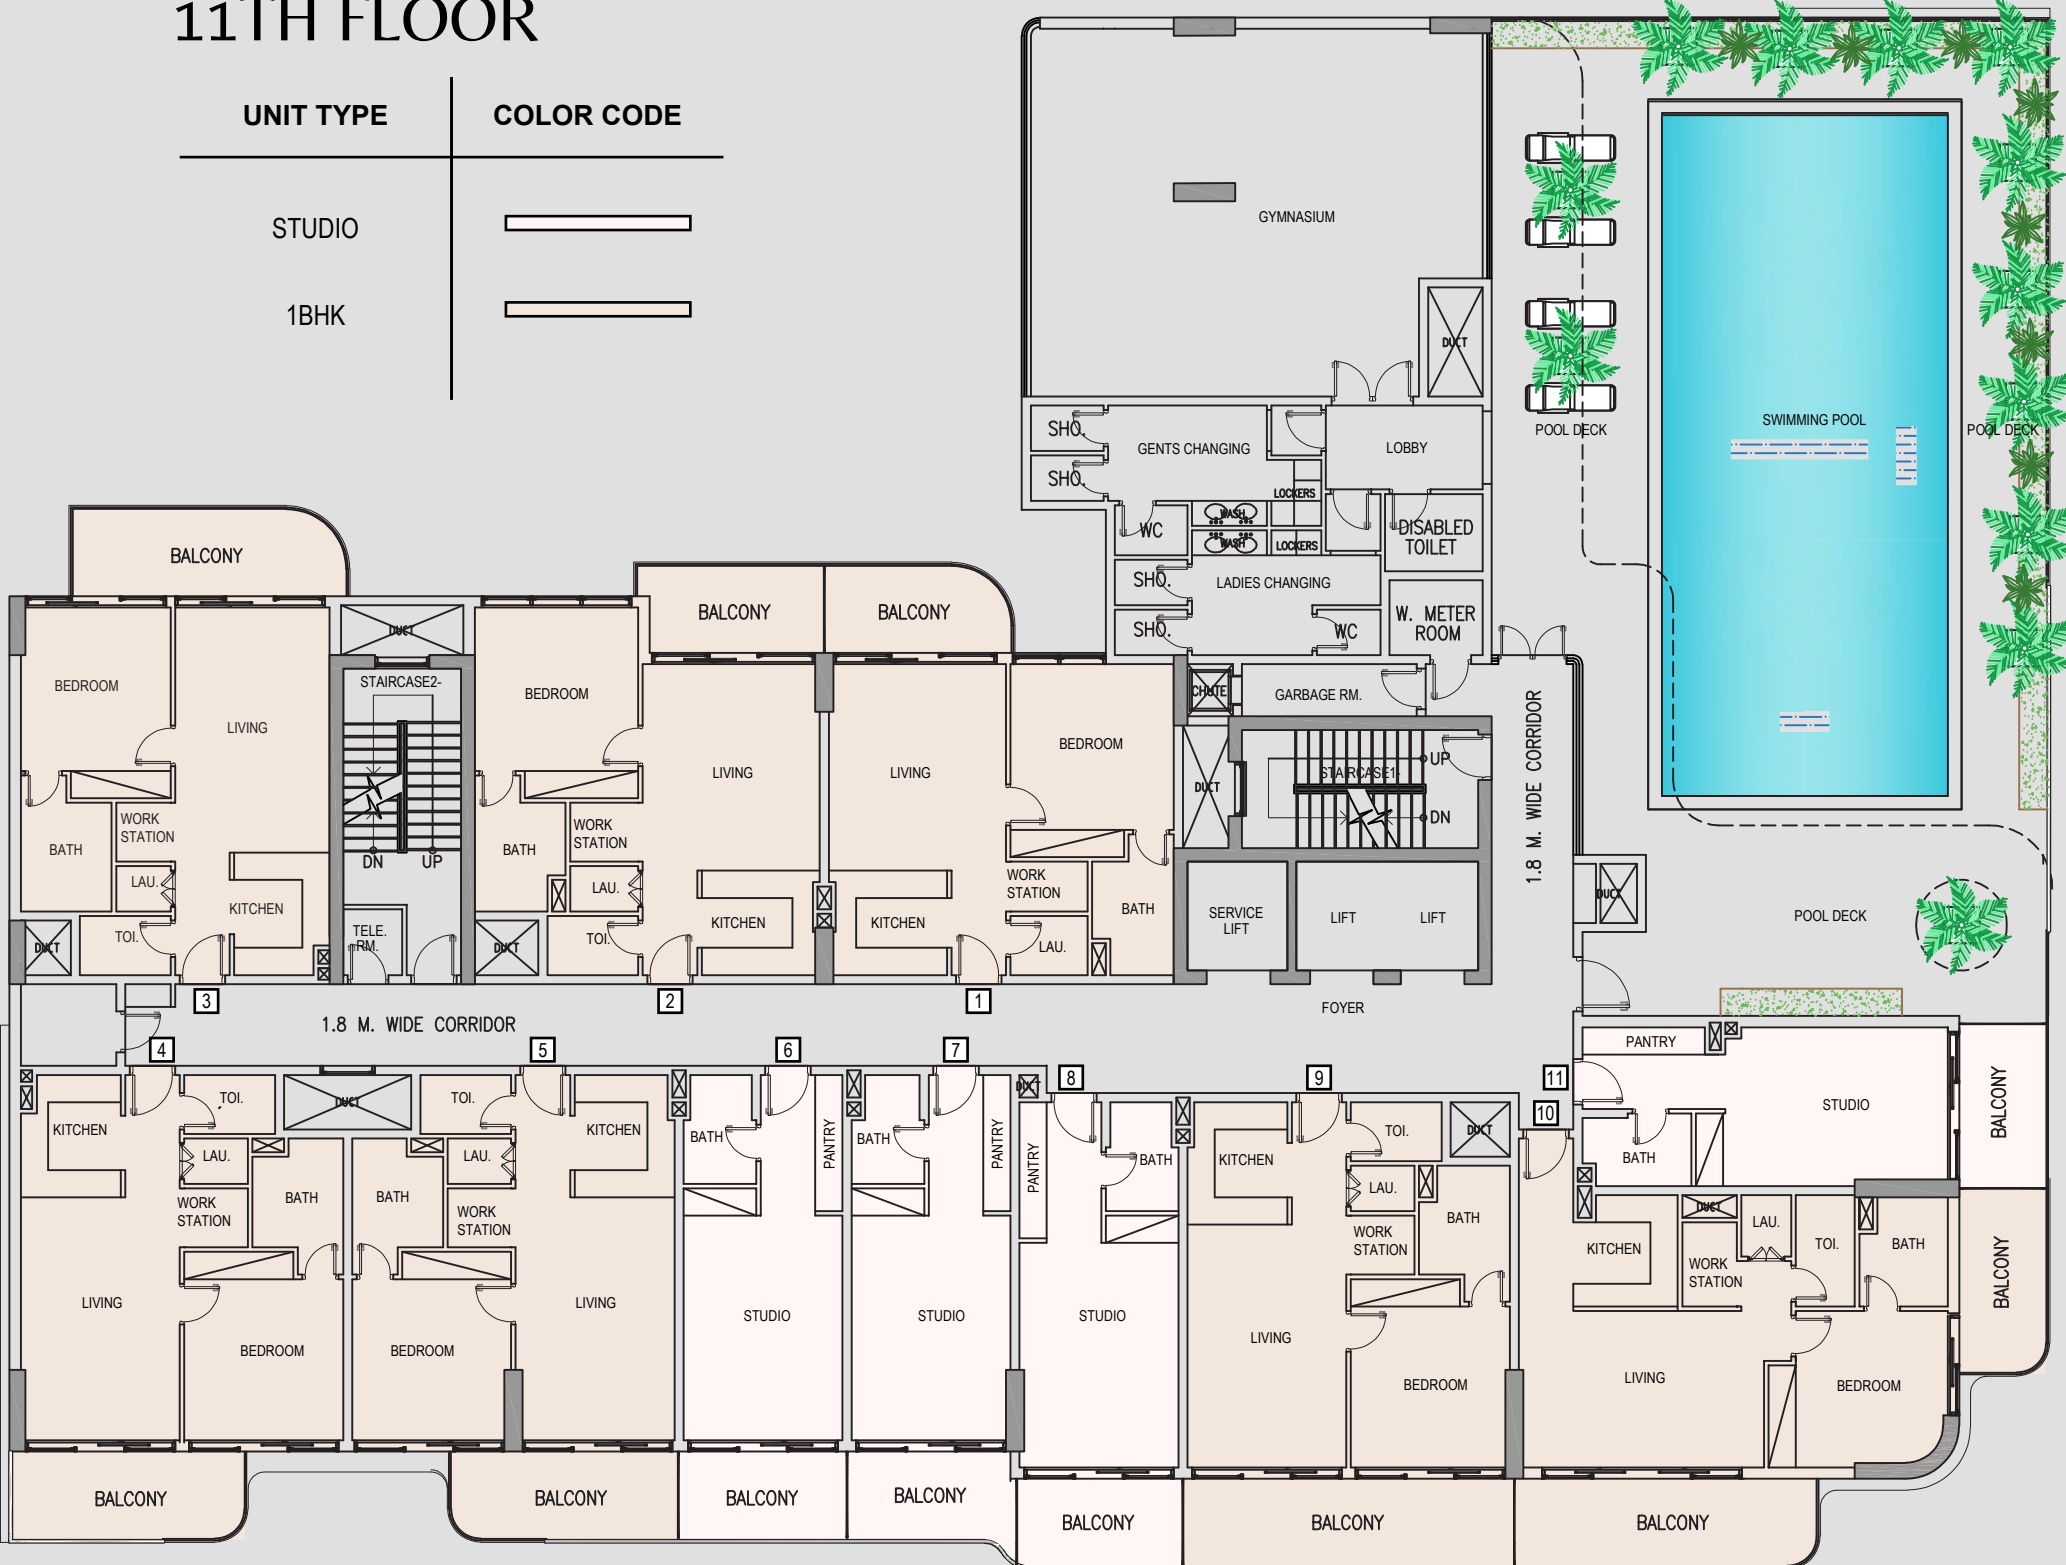

IMTIAZ
DEVELOPMENTS

Pearl
House
BY IMTIAZ

FLOOR PLAN

UNIT TYPE COLOR CODE

STUDIO

1BHK

1ST FLOOR

2ND FLOOR

UNIT TYPE	COLOR CODE
STUDIO	
1BHK	

7TH FLOOR

UNIT TYPE	COLOR CODE
STUDIO	
1BHK	

8TH FLOOR

UNIT TYPE	COLOR CODE
STUDIO	
1BHK	

9TH FLOOR

UNIT TYPE	COLOR CODE
STUDIO	
1BHK	

10TH FLOOR

UNIT TYPE	COLOR CODE
STUDIO	
1BHK	

11TH FLOOR

UNIT TYPE	COLOR CODE
STUDIO	
1BHK	

RETAIL FLOOR