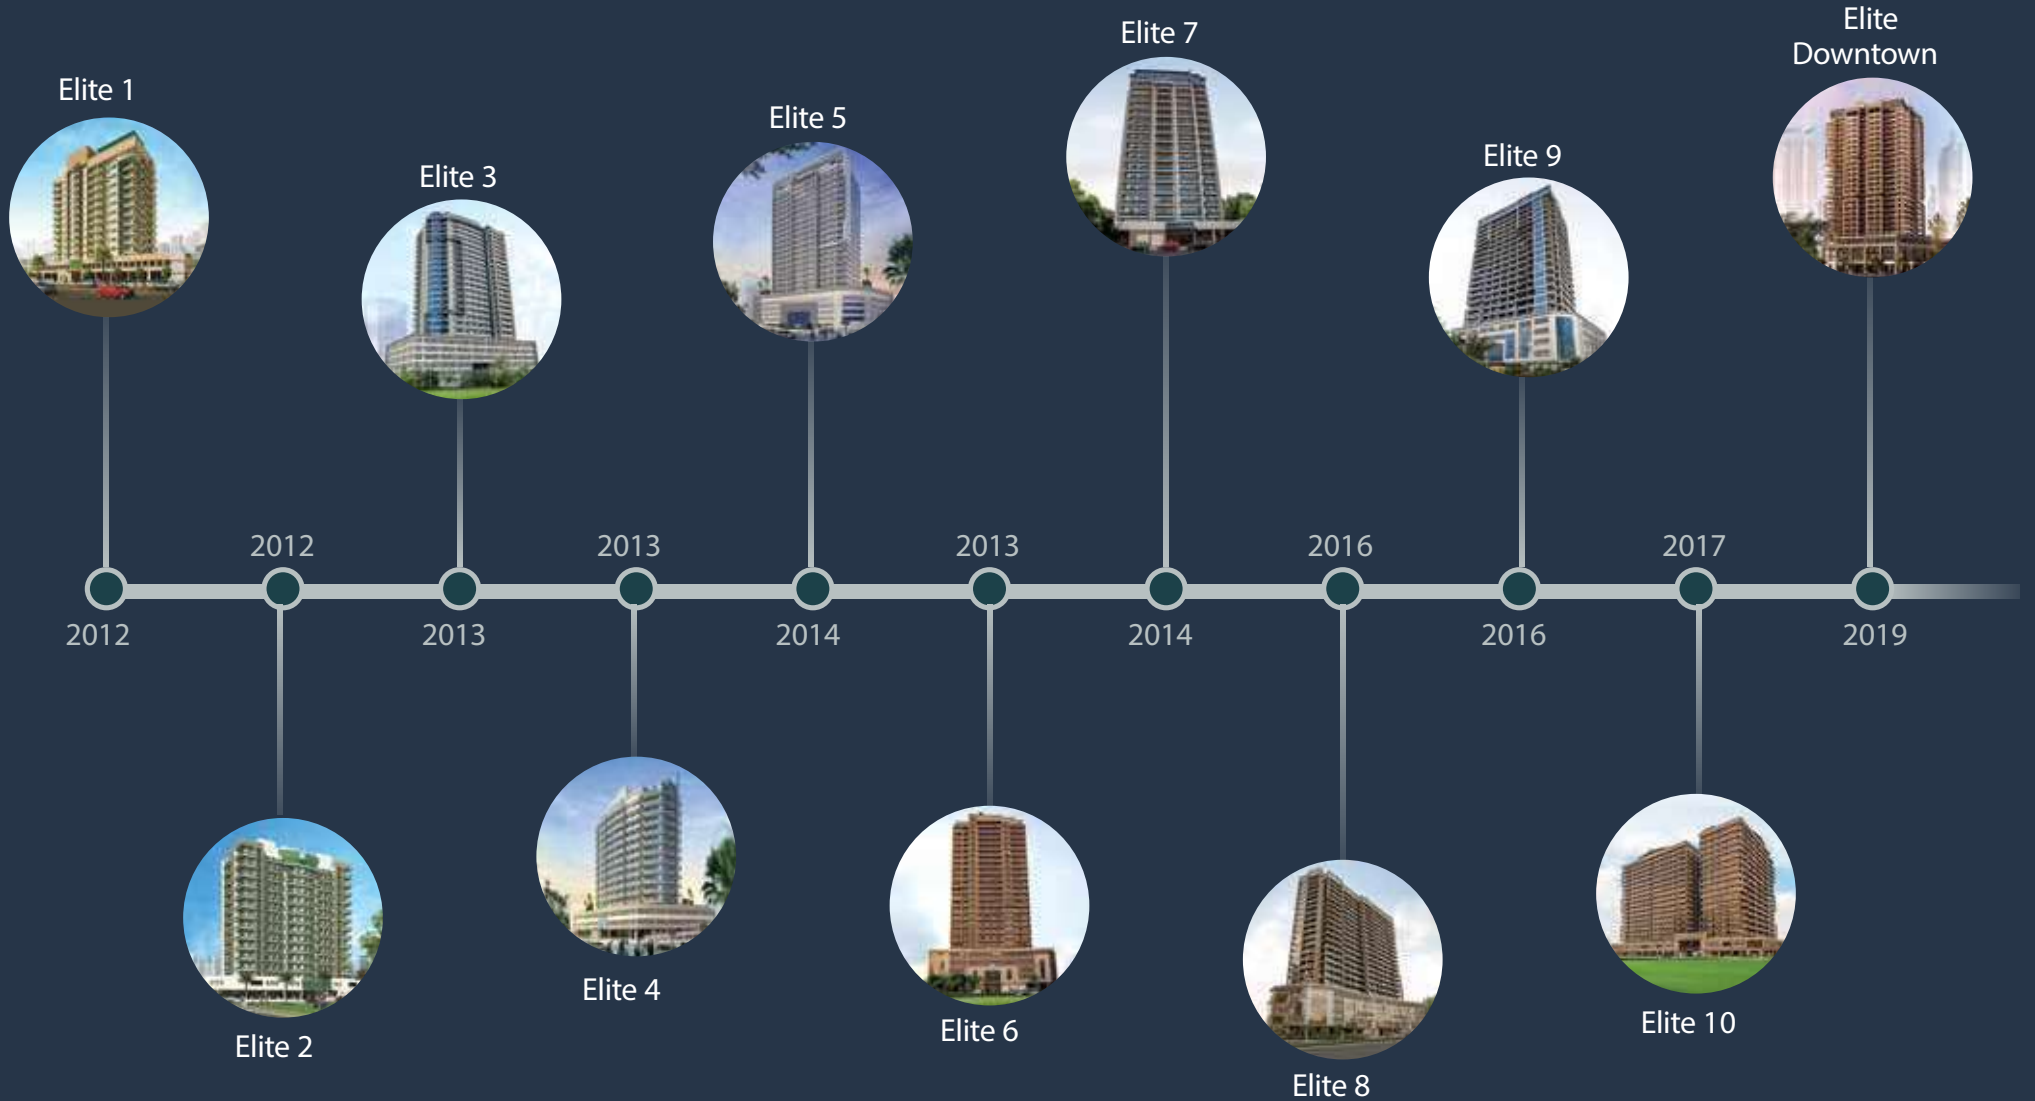

Elite
DOWNTOWN

DOWNTOWN DUBAI

Welcome to the Heart of City

LOCATION

A location like no other

International Airport
15 minutes

Metro Station
8 minutes

Beach
13 minutes

Hospital
10 minutes

Shopping Mall
6 minutes

Public Park
7 minutes

Elite

DOWNTOWN RESIDENCE

Designed for the future

A beautifully designed 24-storey residential development. Offers true value for money. Tastefully designed, fully views of Dubai's iconic landmarks to the luxurious recreational amenities. Residents will have everything they need to feel part of a truly privileged lifestyle.

SPLASH LEISURE

A life of luxury

VIEWS

Stunning views that take your breath away

RETAIL

At your door step

WHERE WE BEGAN

Projects in Dubai, UAE