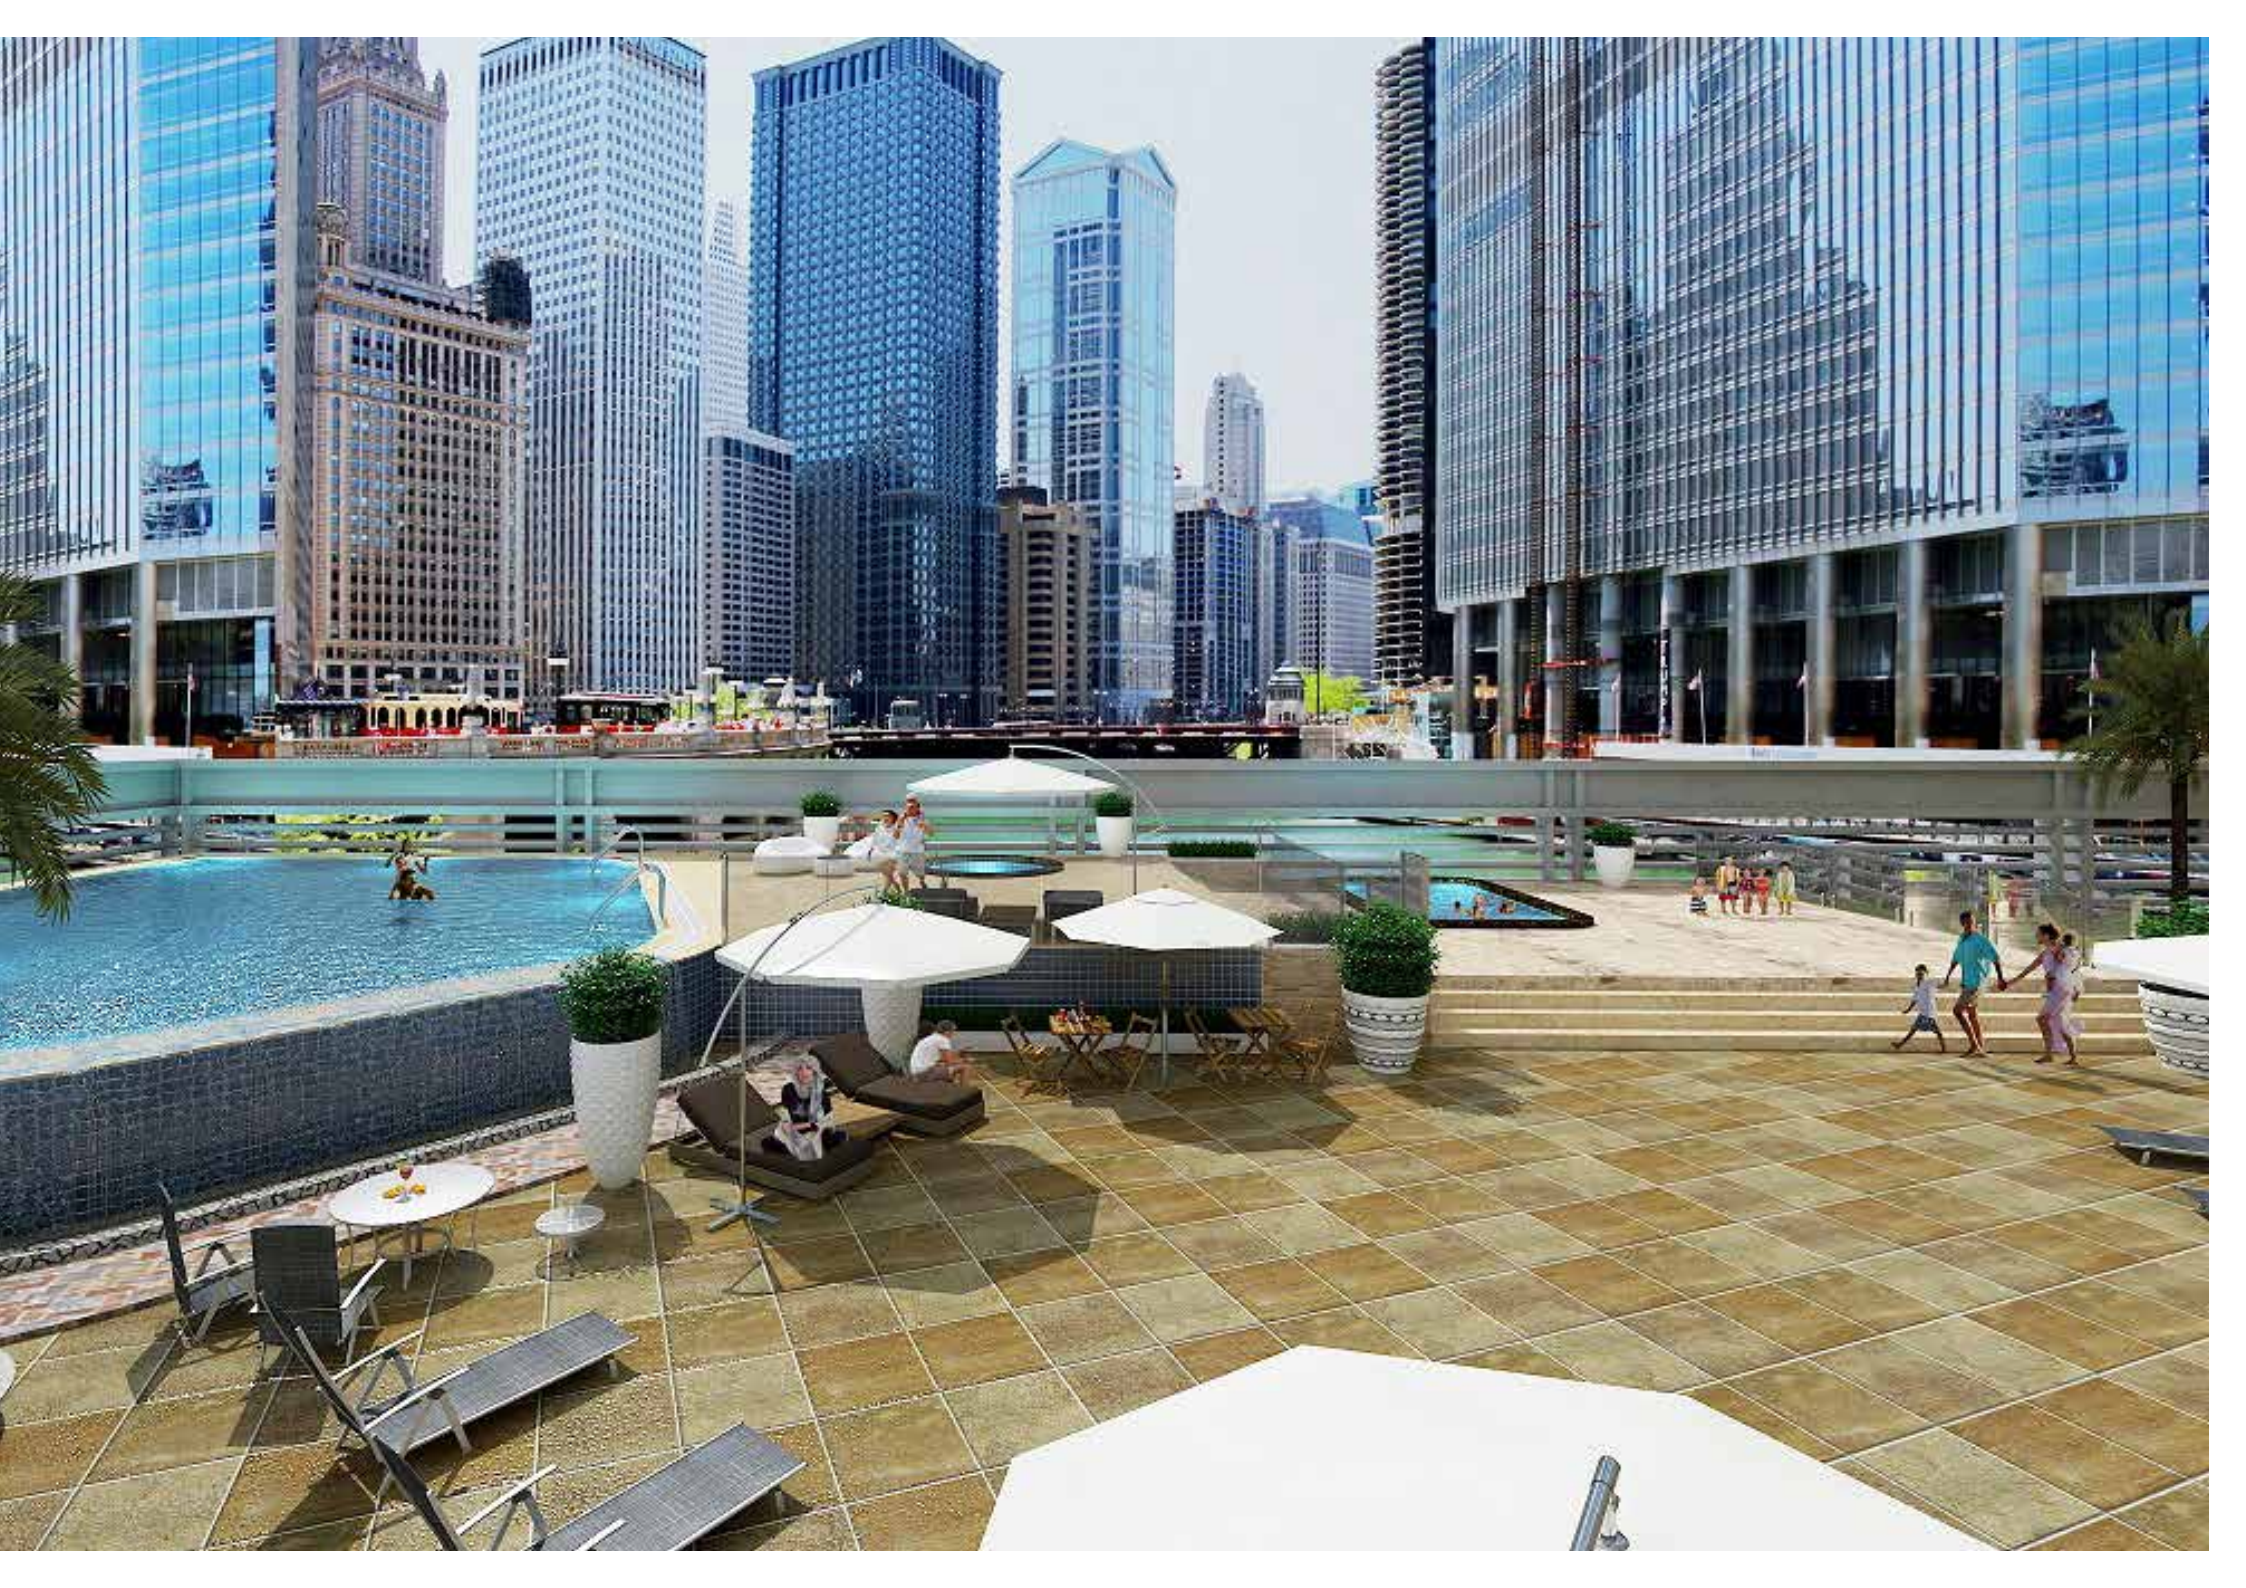

Hospital
10 minutes

Shopping Mall
6 minutes

Public Park
7 minutes

Elite

DOWNTOWN RESIDENCE

Designed for the future

A beautifully designed 24-storey residential development. Offers true value for money. Tastefully designed, fully views of Dubai's iconic landmarks to the luxurious recreational amenities. Residents will have everything they need to feel part of a truly privileged lifestyle.

SPLASH LEISURE

A life of luxury

VIEWS

Stunning views that take your breath away

RETAIL

At your door step

WHERE WE BEGAN

Projects in Dubai, UAE