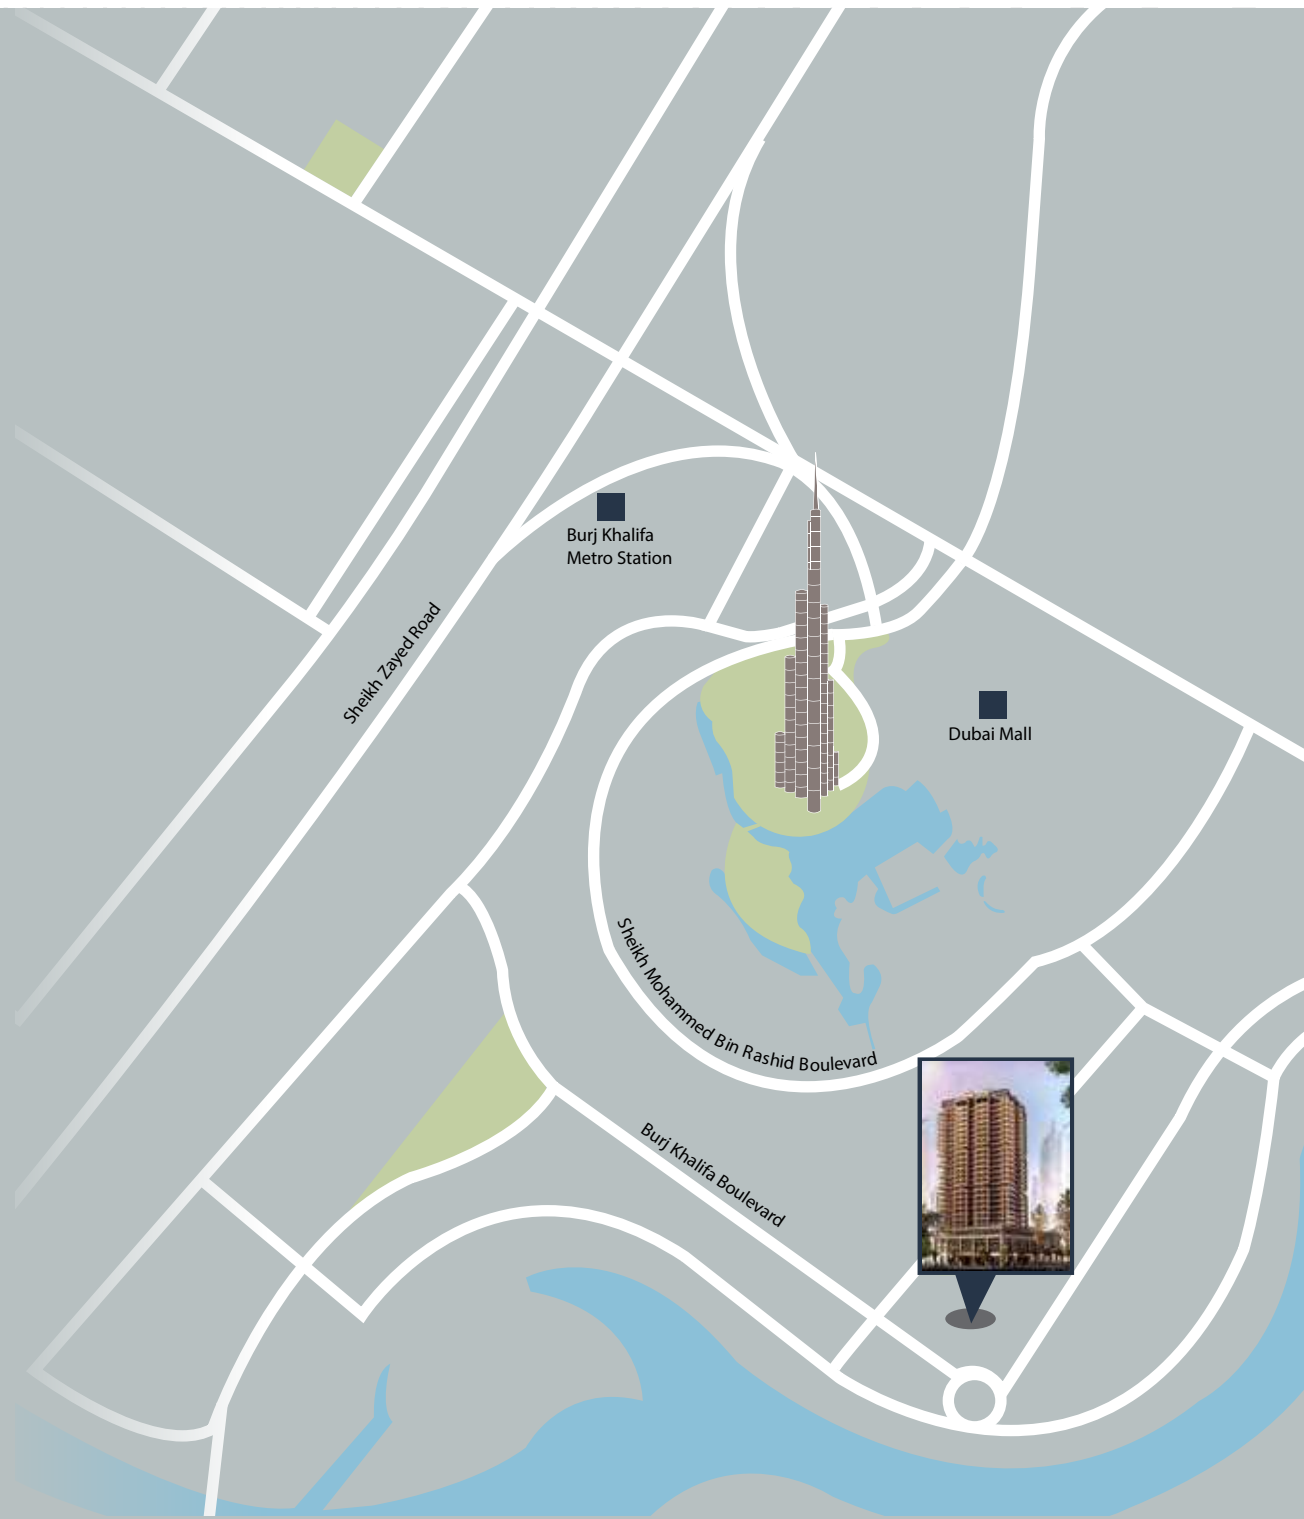

Elite
DOWNTOWN

DOWNTOWN DUBAI

Welcome to the Heart of City

LOCATION

A location like no other

International Airport
15 minutes

Metro Station
8 minutes

Beach
13 minutes

Hospital
10 minutes

Shopping Mall
6 minutes

Public Park
7 minutes

Elite

DOWNTOWN RESIDENCE

Designed for the future

A beautifully designed 24-storey residential development. Offers true value for money. Tastefully designed, fully views of Dubai's iconic landmarks to the luxurious recreational amenities. Residents will have everything they need to feel part of a truly privileged lifestyle.