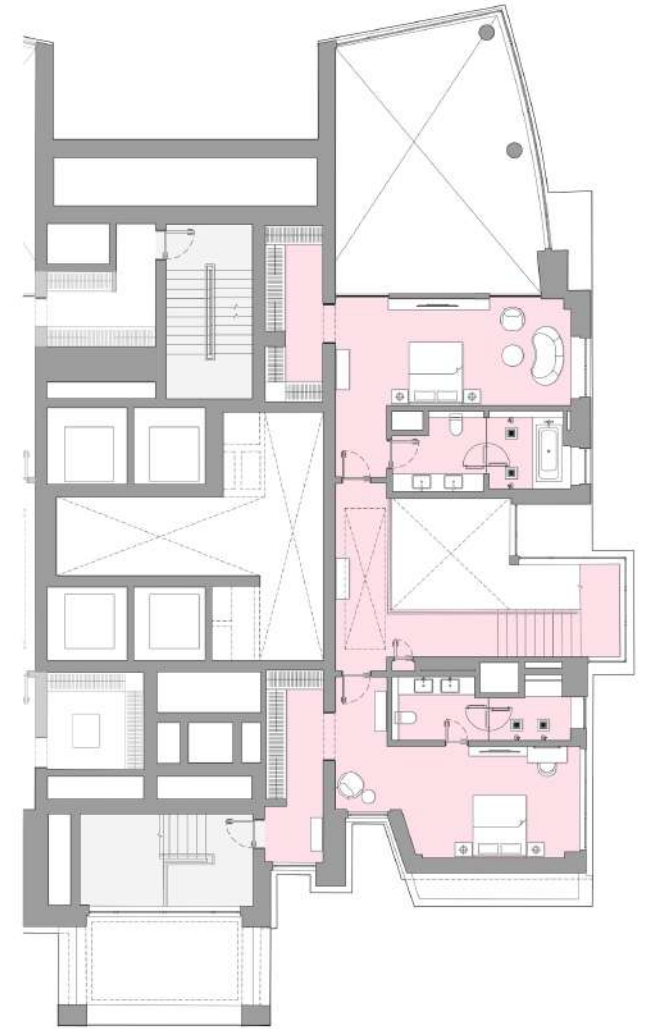

# TYPICAL FLOORPLANS

**LIV**  
WATERSIDE  
DUBAI MARINA

Residential Levels

**Level 17** ( 1 & 2 BEDROOM UNITS )

- 1 BR - E
- 1 BR - F
- 1 BR - G
- 1 BR - H1
- 1 BR - I
- 1 BR - J
- 2 BR - D

# TYPICAL FLOORPLANS

**LIV**  
WATERSIDE  
DUBAI MARINA

Residential Levels

Level 18 - 24 ( 1 & 2 BEDROOM UNITS )

- 1 BR - E
- 1 BR - F
- 1 BR - G
- 1 BR - H2
- 1 BR - I
- 1 BR - J
- 2 BR - D

**LIV**  
WATERSIDE  
DUBAI MARINA

## TYPICAL FLOORPLANS

Penthouse Levels 25 & 26

**UNIT 2501**

3 BEDROOM DUPLEX PENTHOUSES

LOWER FLOOR

UPPER FLOOR

**LIV**  
WATERSIDE  
DUBAI MARINA

## TYPICAL FLOORPLANS

Penthouse Levels 25 & 26

**UNIT 2502**

3 BEDROOM DUPLEX PENTHOUSES

LOWER FLOOR

UPPER FLOOR