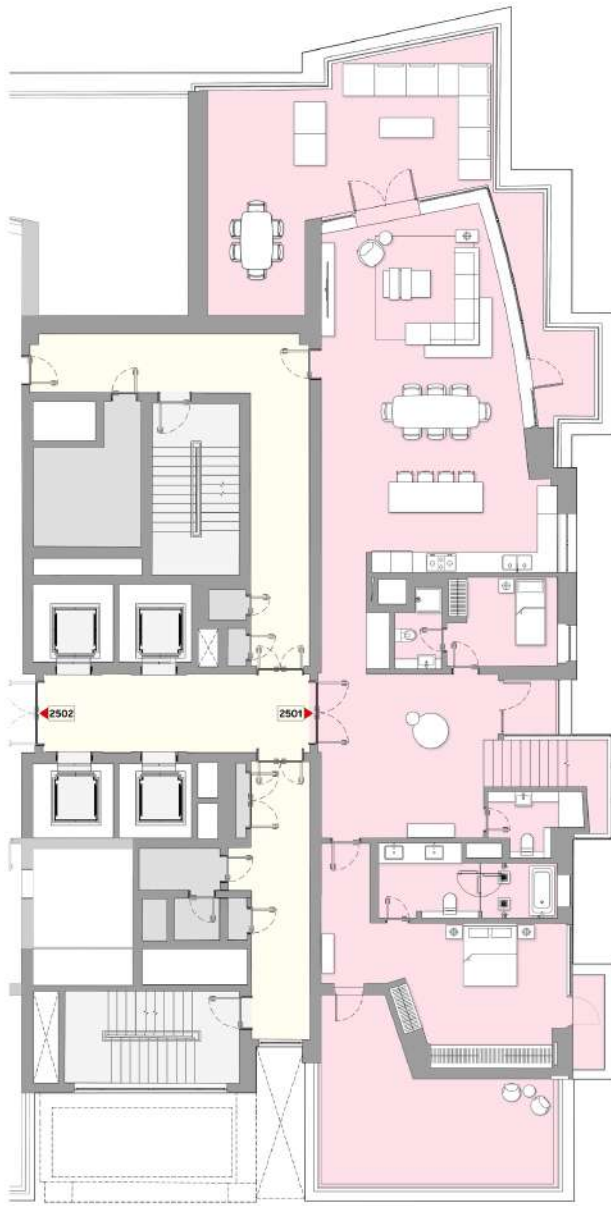

# TYPICAL FLOORPLANS

Residential Levels

**Levels 02** ( 1, 2 & 3 BEDROOM UNITS )

- 1 BR - A
- 1 BR - B
- 1 BR - C
- 1 BR - D
- 2 BR - A
- 3 BR - A

**LIV**  
WATERSIDE  
DUBAI MARINA

# TYPICAL FLOORPLANS

**LIV**  
WATERSIDE  
DUBAI MARINA

Residential Levels

**Level 17** ( 1 & 2 BEDROOM UNITS )

- 1 BR - E
- 1 BR - F
- 1 BR - G
- 1 BR - H1
- 1 BR - I
- 1 BR - J
- 2 BR - D

# TYPICAL FLOORPLANS

**LIV**  
WATERSIDE  
DUBAI MARINA

Residential Levels

Level 18 - 24 ( 1 & 2 BEDROOM UNITS )

- 1 BR - E
- 1 BR - F
- 1 BR - G
- 1 BR - H2
- 1 BR - I
- 1 BR - J
- 2 BR - D

**LIV**  
WATERSIDE  
DUBAI MARINA

## TYPICAL FLOORPLANS

Penthouse Levels 25 & 26

**UNIT 2501**

3 BEDROOM DUPLEX PENTHOUSES

LOWER FLOOR

UPPER FLOOR

**LIV**  
WATERSIDE  
DUBAI MARINA