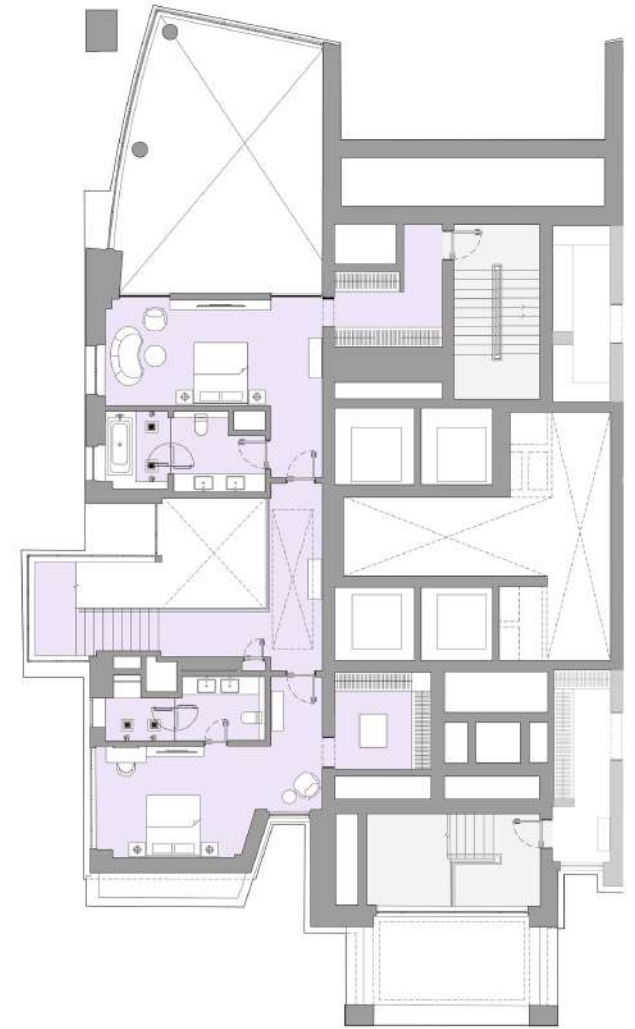

# TYPICAL FLOORPLANS

**LIV**  
WATERSIDE  
DUBAI MARINA

Residential Levels

Level 18 - 24 ( 1 & 2 BEDROOM UNITS )

- 1 BR - E
- 1 BR - F
- 1 BR - G
- 1 BR - H2
- 1 BR - I
- 1 BR - J
- 2 BR - D

**LIV**  
WATERSIDE  
DUBAI MARINA

## TYPICAL FLOORPLANS

Penthouse Levels 25 & 26

**UNIT 2501**

3 BEDROOM DUPLEX PENTHOUSES

LOWER FLOOR

UPPER FLOOR

**LIV**  
WATERSIDE  
DUBAI MARINA

## TYPICAL FLOORPLANS

Penthouse Levels 25 & 26

**UNIT 2502**

3 BEDROOM DUPLEX PENTHOUSES

LOWER FLOOR

UPPER FLOOR