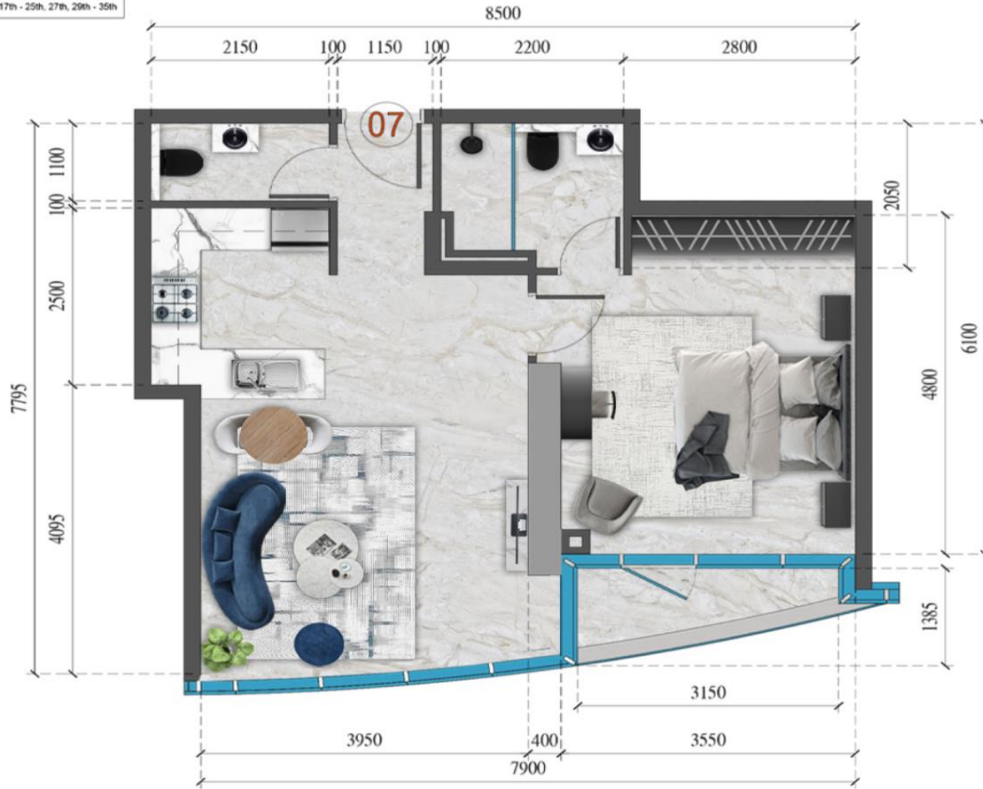

Floorplans : Renad Tower, Abu Dhabi

One Bedroom: Floors 1<sup>st</sup> – 13<sup>th</sup> / 15<sup>th</sup>-27<sup>th</sup> / 29<sup>th</sup>-35<sup>th</sup>

Type 01 : 727.64sqft

Type 02: 651.22sqft

Type 03: 615.48sqft

APARTMENT 3 ( 1 BEDROOM Type 5a )  
 FLOOR NOS. : 2nd - 13th, 15th - 27th, 29th - 32nd

Type 06: 588.03sqft

APARTMENT 6 ( 1 BEDROOM Type 6b )  
 FLOOR NOS. : 2nd - 5th, 7th - 13th, 15th, 17th - 25th, 27th, & 29th - 32nd

Type 07: 625.71sqft

APARTMENT 7 ( 1 BEDROOM Type 3b )  
 FLOOR NOS. : 2nd - 5th, 7th - 13th, 15th, 17th - 25th, 27th, 29th - 35th

Type 08: 711.49sqft

APARTMENT 4 ( 1 BEDROOM Type 4 )  
 FLOOR NOS. : 1st FLOOR

APARTMENT 8 ( 1 BEDROOM Type 4 )  
 FLOOR NOS. : 2nd - 5th, 7th - 13th, 15th, 17th - 25th, 27th, 29th - 35th

Two Bedroom: Floors 2<sup>nd</sup> – 13<sup>th</sup> / 15<sup>th</sup>-27<sup>th</sup> / 29<sup>th</sup> – 32<sup>nd</sup>