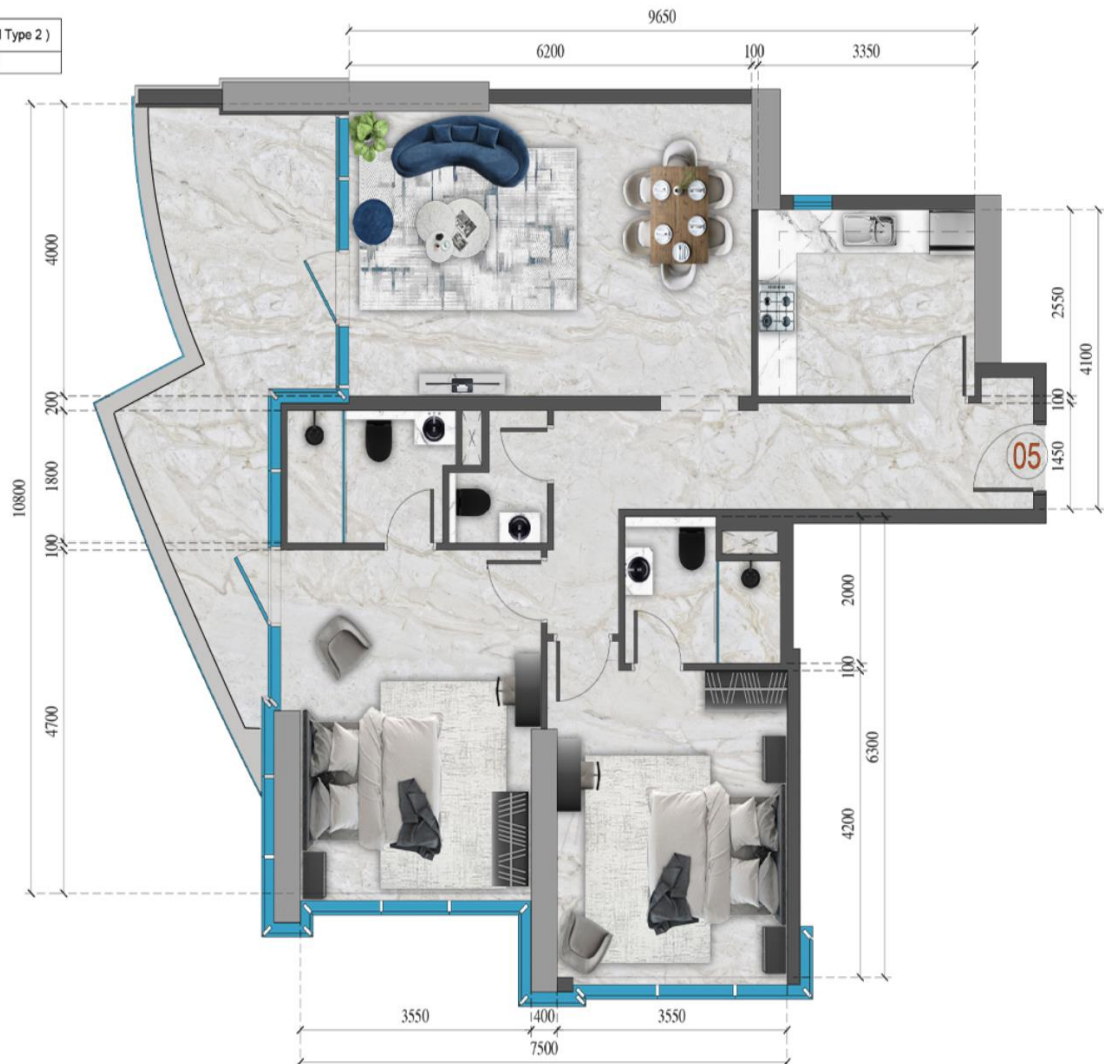

Floorplans : Renad Tower, Abu Dhabi

One Bedroom: Floors 1<sup>st</sup> – 13<sup>th</sup> / 15<sup>th</sup>-27<sup>th</sup> / 29<sup>th</sup>-35<sup>th</sup>

Type 01 : 727.64sqft

Type 02: 651.22sqft

Type 03: 615.48sqft

APARTMENT 8 ( 1 BEDROOM Type 4 )  
 FLOOR NOS. : 2nd - 5th, 7th - 13th, 15th, 17th - 25th, 27th, 29th - 35th

Two Bedroom: Floors 2<sup>nd</sup> – 13<sup>th</sup> / 15<sup>th</sup>-27<sup>th</sup> / 29<sup>th</sup> – 32<sup>nd</sup>

Type 04: 1274.55sqft

APARTMENT 4 ( 2 BEDROOM Type 1 )  
FLOOR NOS. : 2nd - 13th, 15th - 27th, 29th - 32nd

Type 05: 1265.94sqft

APARTMENT 5 ( 2 BEDROOM Type 2 )  
FLOOR NOS. : 2nd - 13th, 15th - 27th, 29th - 32nd

Type 03: 1617.6sqft

Type 04: 1641.82sqft