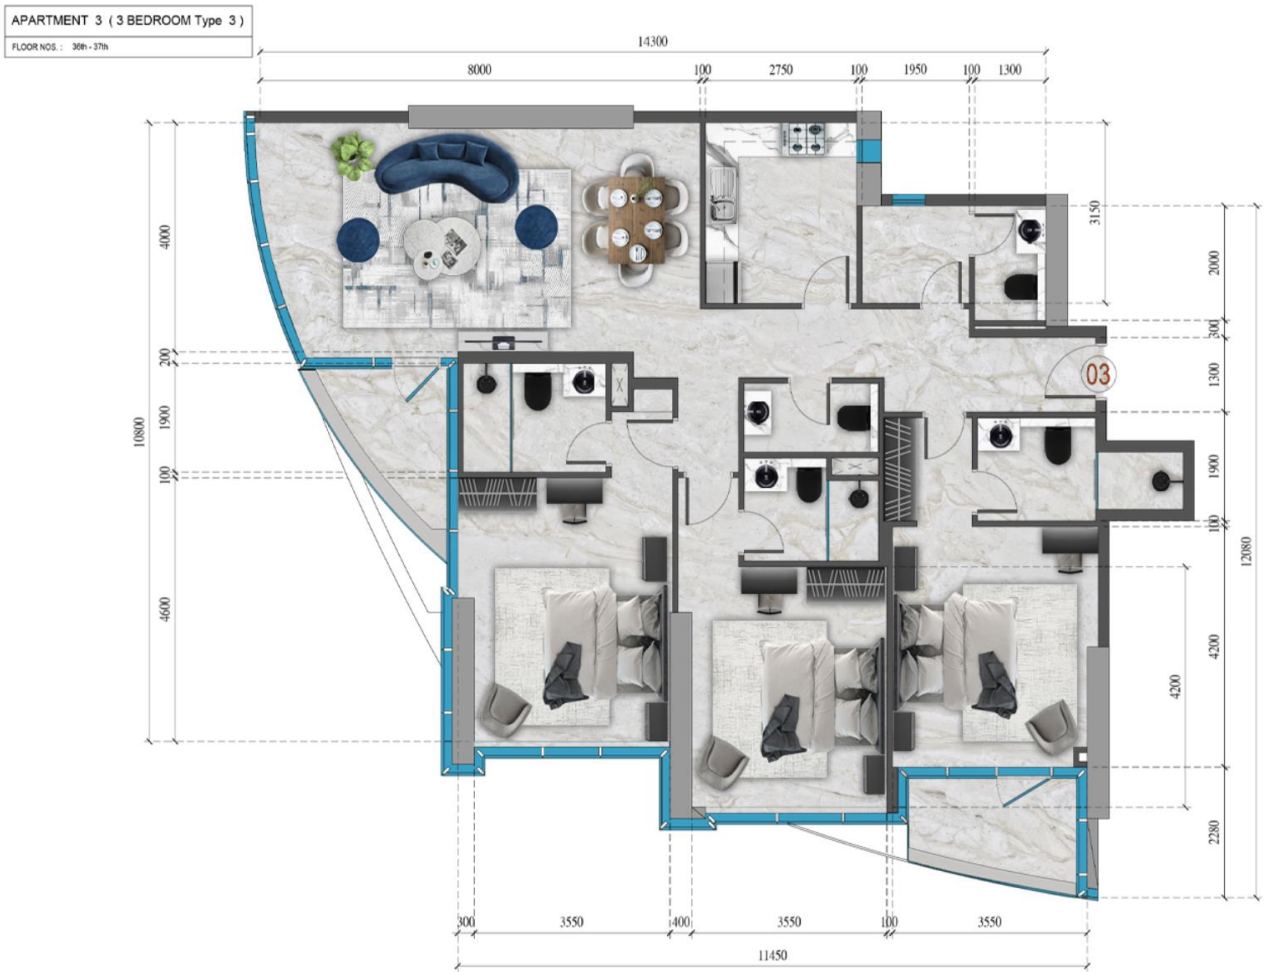

Floorplans : Renad Tower, Abu Dhabi

One Bedroom: Floors 1<sup>st</sup> – 13<sup>th</sup> / 15<sup>th</sup>-27<sup>th</sup> / 29<sup>th</sup>-35<sup>th</sup>

Type 01 : 727.64sqft

Type 02: 651.22sqft

Type 03: 615.48sqft

Three Bedroom: Floors 36<sup>th</sup> – 37<sup>th</sup>

Type 01: 1690.90sqft

APARTMENT 1 ( 3 BEDROOM Type 1 )  
FLOOR NOS : 36th - 37th

Type 02: 1647.74sqft

APARTMENT 2 ( 3 BEDROOM Type 2 )  
FLOOR NOS : 36th - 37th

Type 03: 1617.6sqft

Type 04: 1641.82sqft