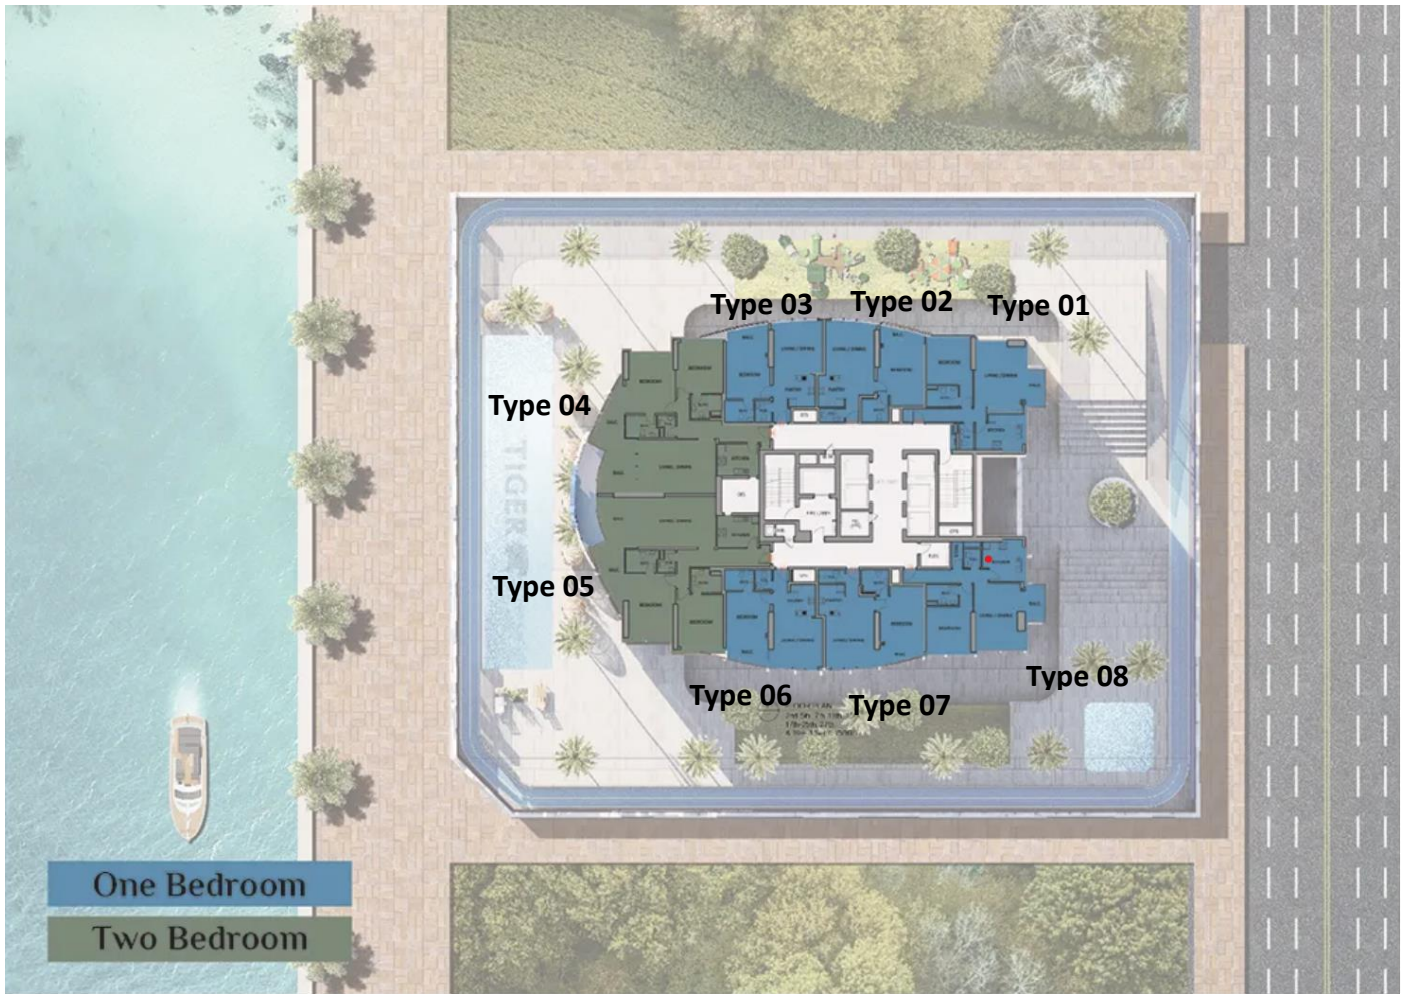

Floorplans : Renad Tower, Abu Dhabi

One Bedroom: Floors 1<sup>st</sup> – 13<sup>th</sup> / 15<sup>th</sup>-27<sup>th</sup> / 29<sup>th</sup>-35<sup>th</sup>

Type 01 : 727.64sqft

Type 02: 651.22sqft

Type 03: 615.48sqft

APARTMENT 3 ( 1 BEDROOM Type 5a )  
 FLOOR NOS. : 2nd - 13th, 15th - 27th, 29th - 32nd

Type 06: 588.03sqft

APARTMENT 6 ( 1 BEDROOM Type 6b )  
 FLOOR NOS. : 2nd - 5th, 7th - 13th, 15th, 17th - 25th, 27th, & 29th - 32nd

Type 07: 625.71sqft

APARTMENT 7 ( 1 BEDROOM Type 3b )  
 FLOOR NOS. : 2nd - 5th, 7th - 13th, 15th, 17th - 25th, 27th, 29th - 35th

Type 08: 711.49sqft

APARTMENT 4 ( 1 BEDROOM Type 4 )  
 FLOOR NOS. : 1st FLOOR

Type 03: 1617.6sqft

Type 04: 1641.82sqft