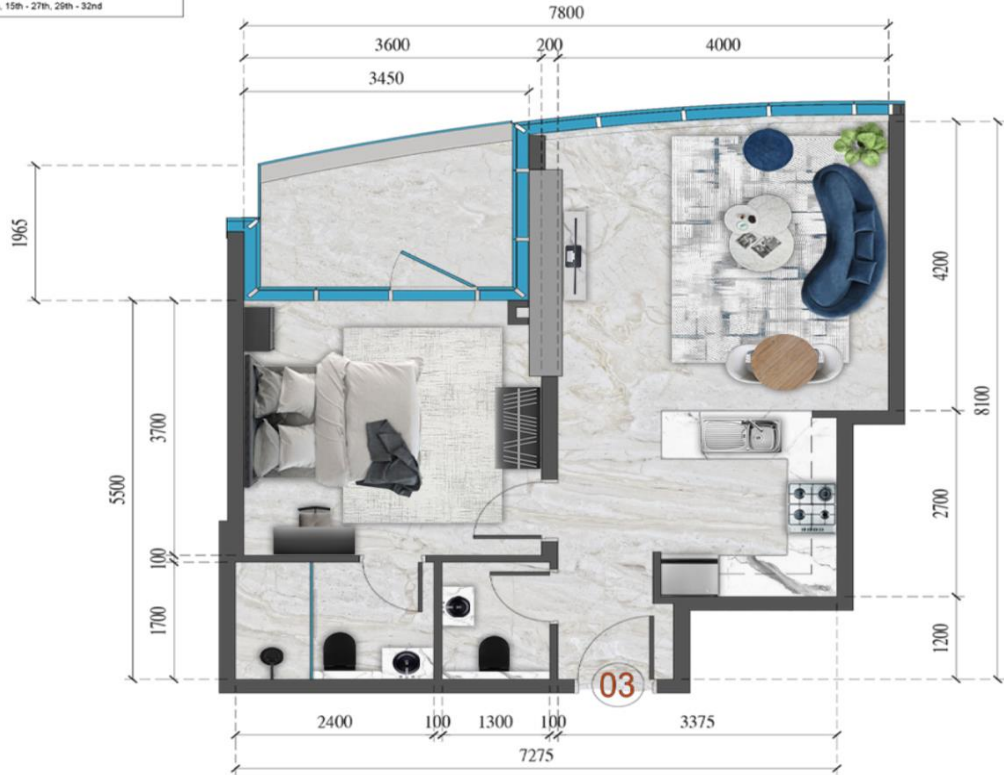

Floorplans : Renad Tower, Abu Dhabi

One Bedroom: Floors 1<sup>st</sup> – 13<sup>th</sup> / 15<sup>th</sup>-27<sup>th</sup> / 29<sup>th</sup>-35<sup>th</sup>

Type 01 : 727.64sqft

Type 02: 651.22sqft

Type 03: 615.48sqft

APARTMENT 3 ( 1 BEDROOM Type 5a )  
 FLOOR NOS. : 2nd - 13th, 15th - 27th, 29th - 32nd

Type 06: 588.03sqft

APARTMENT 6 ( 1 BEDROOM Type 6b )  
 FLOOR NOS. : 2nd - 5th, 7th - 13th, 15th, 17th - 25th, 27th, & 29th - 32nd

Type 07: 625.71sqft

APARTMENT 7 ( 1 BEDROOM Type 3b )  
 FLOOR NOS. : 2nd - 5th, 7th - 13th, 15th, 17th - 25th, 27th, 29th - 35th

Type 08: 711.49sqft

APARTMENT 4 ( 1 BEDROOM Type 4 )  
 FLOOR NOS. : 1st FLOOR

APARTMENT 8 ( 1 BEDROOM Type 4 )  
 FLOOR NOS. : 2nd - 5th, 7th - 13th, 15th, 17th - 25th, 27th, 29th - 35th

Two Bedroom: Floors 2<sup>nd</sup> – 13<sup>th</sup> / 15<sup>th</sup>-27<sup>th</sup> / 29<sup>th</sup> – 32<sup>nd</sup>