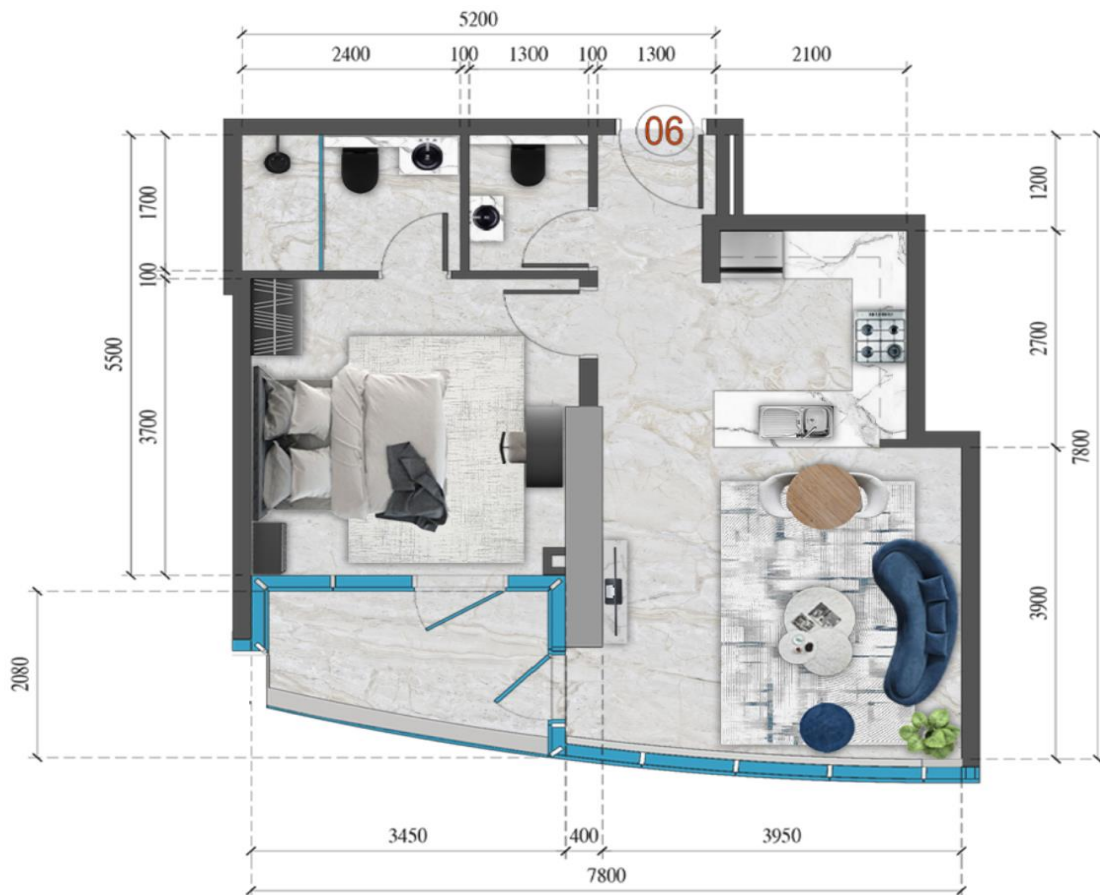

Floorplans : Renad Tower, Abu Dhabi

One Bedroom: Floors 1<sup>st</sup> – 13<sup>th</sup> / 15<sup>th</sup>-27<sup>th</sup> / 29<sup>th</sup>-35<sup>th</sup>

Type 01 : 727.64sqft

Type 02: 651.22sqft

Type 03: 615.48sqft

APARTMENT 3 ( 1 BEDROOM Type 5a )  
 FLOOR NOS. : 2nd - 13th, 15th - 27th, 29th - 32nd

Type 06: 588.03sqft

APARTMENT 6 ( 1 BEDROOM Type 6b )  
 FLOOR NOS. : 2nd - 5th, 7th - 13th, 15th, 17th - 25th, 27th, & 29th - 32nd

Type 07: 625.71sqft

APARTMENT 7 ( 1 BEDROOM Type 3b )  
 FLOOR NOS. : 2nd - 5th, 7th - 13th, 15th, 17th - 25th, 27th, 29th - 35th

Type 08: 711.49sqft

APARTMENT 4 ( 1 BEDROOM Type 4 )  
 FLOOR NOS. : 1st FLOOR

APARTMENT 8 ( 1 BEDROOM Type 4 )  
 FLOOR NOS. : 2nd - 5th, 7th - 13th, 15th, 17th - 25th, 27th, 29th - 35th

Two Bedroom: Floors 2<sup>nd</sup> – 13<sup>th</sup> / 15<sup>th</sup>-27<sup>th</sup> / 29<sup>th</sup> – 32<sup>nd</sup>