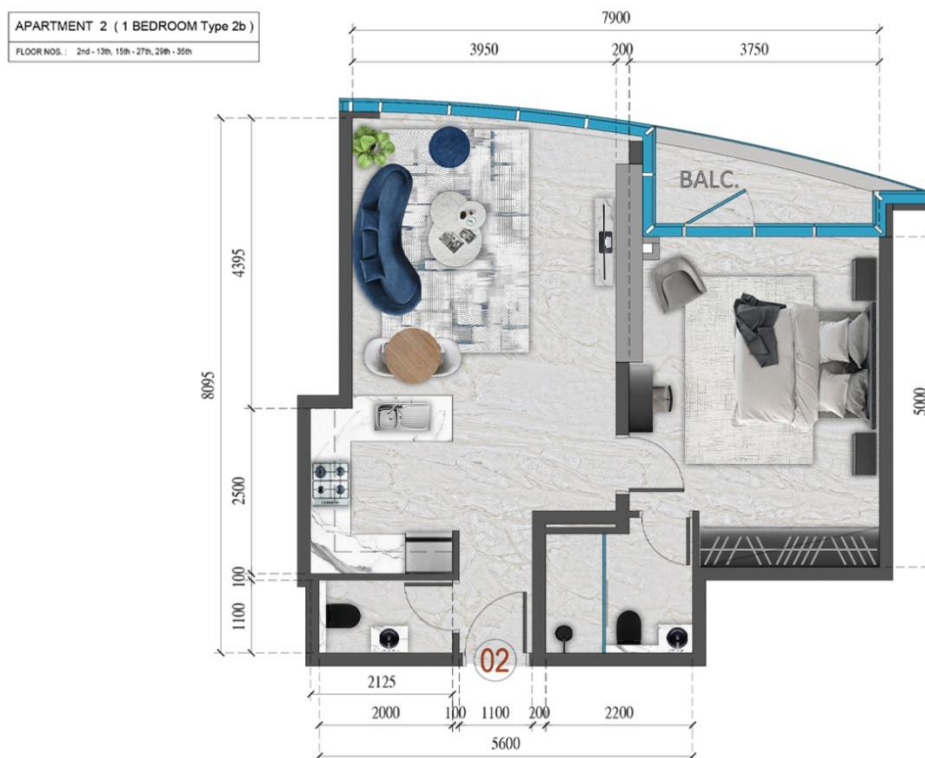

Floorplans : Renad Tower, Abu Dhabi

One Bedroom: Floors 1<sup>st</sup> – 13<sup>th</sup> / 15<sup>th</sup>-27<sup>th</sup> / 29<sup>th</sup>-35<sup>th</sup>

Type 01 : 727.64sqft

Type 02: 651.22sqft

Type 03: 615.48sqft

APARTMENT 3 ( 1 BEDROOM Type 5a )  
 FLOOR NOS. : 2nd - 13th, 15th - 27th, 29th - 32nd

Type 06: 588.03sqft

APARTMENT 6 ( 1 BEDROOM Type 6b )  
 FLOOR NOS. : 2nd - 5th, 7th - 13th, 15th, 17th - 25th, 27th, & 29th - 32nd

Type 07: 625.71sqft

APARTMENT 7 ( 1 BEDROOM Type 3b )  
 FLOOR NOS. : 2nd - 5th, 7th - 13th, 15th, 17th - 25th, 27th, 29th - 35th

Type 08: 711.49sqft

APARTMENT 4 ( 1 BEDROOM Type 4 )  
 FLOOR NOS. : 1st FLOOR

Type 03: 1617.6sqft

Type 04: 1641.82sqft