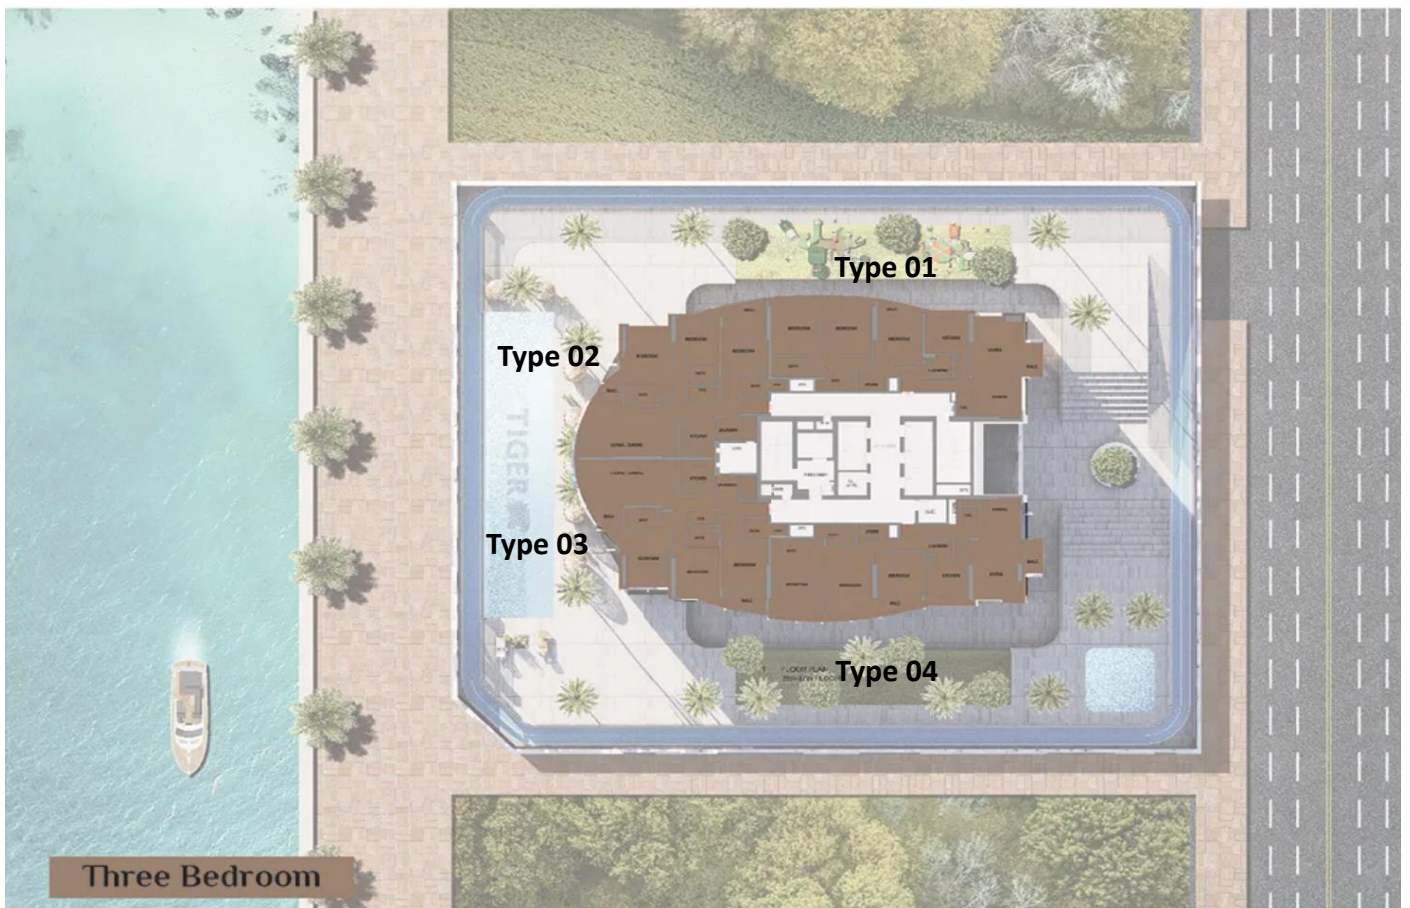

Floorplans : Renad Tower, Abu Dhabi

One Bedroom: Floors 1<sup>st</sup> – 13<sup>th</sup> / 15<sup>th</sup>-27<sup>th</sup> / 29<sup>th</sup>-35<sup>th</sup>

Type 01 : 727.64sqft

Type 02: 651.22sqft

Type 03: 615.48sqft

APARTMENT 3 ( 1 BEDROOM Type 5a )  
 FLOOR NOS. : 2nd - 13th, 15th - 27th, 29th - 32nd

Type 06: 588.03sqft

APARTMENT 6 ( 1 BEDROOM Type 6b )  
 FLOOR NOS. : 2nd - 5th, 7th - 13th, 15th, 17th - 25th, 27th, & 29th - 32nd