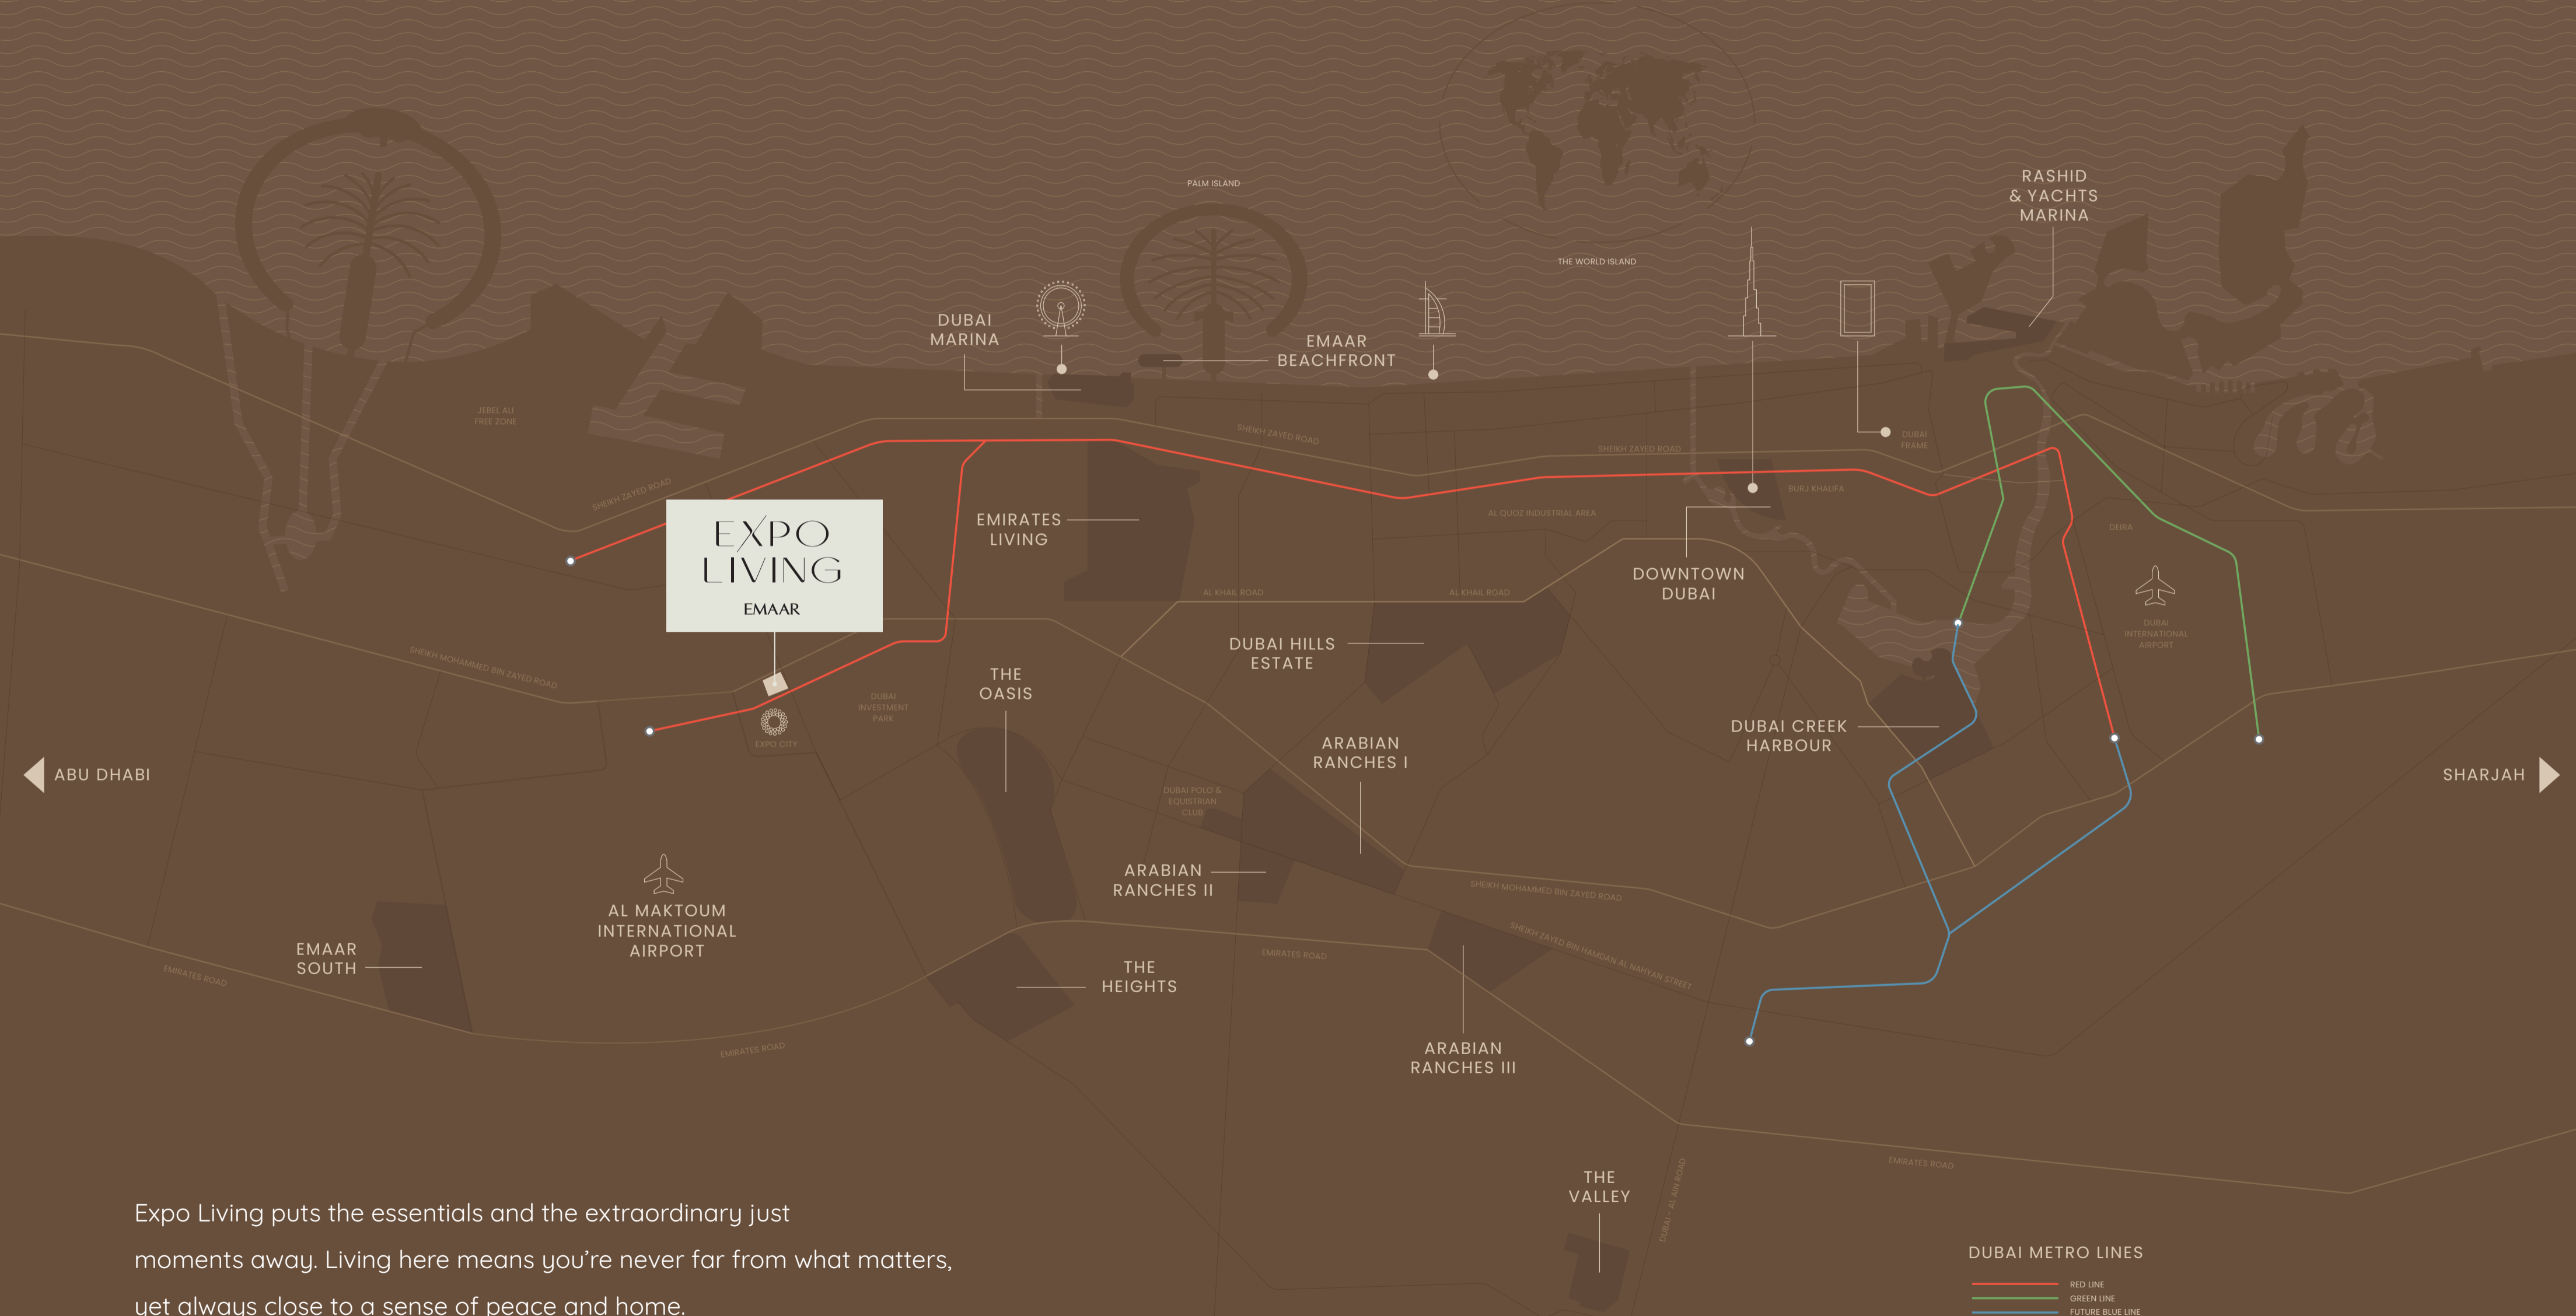

Whether immersed in world-class events or savouring the stillness of nature, life at Expo Living stays effortlessly in sync with your rhythm.

A World of Connections

5 Mins

Walk to Expo City

10 Mins

Drive to Al Maktoum International Airport

15 Mins

Drive to Dubai Marina

Expo Living puts the essentials and the extraordinary just moments away. Living here means you're never far from what matters, yet always close to a sense of peace and home.

Welcome to
*Terra
Heights*

EXPO LIVING

At the Heart of What's Next

Set within the Expo Living community in Expo City, Terra Heights offers a fresh take on modern living. Located just minutes from Dubai's mega gateway, Al Maktoum International Airport, this development combines thoughtful architecture, lush courtyards, and inviting spaces.