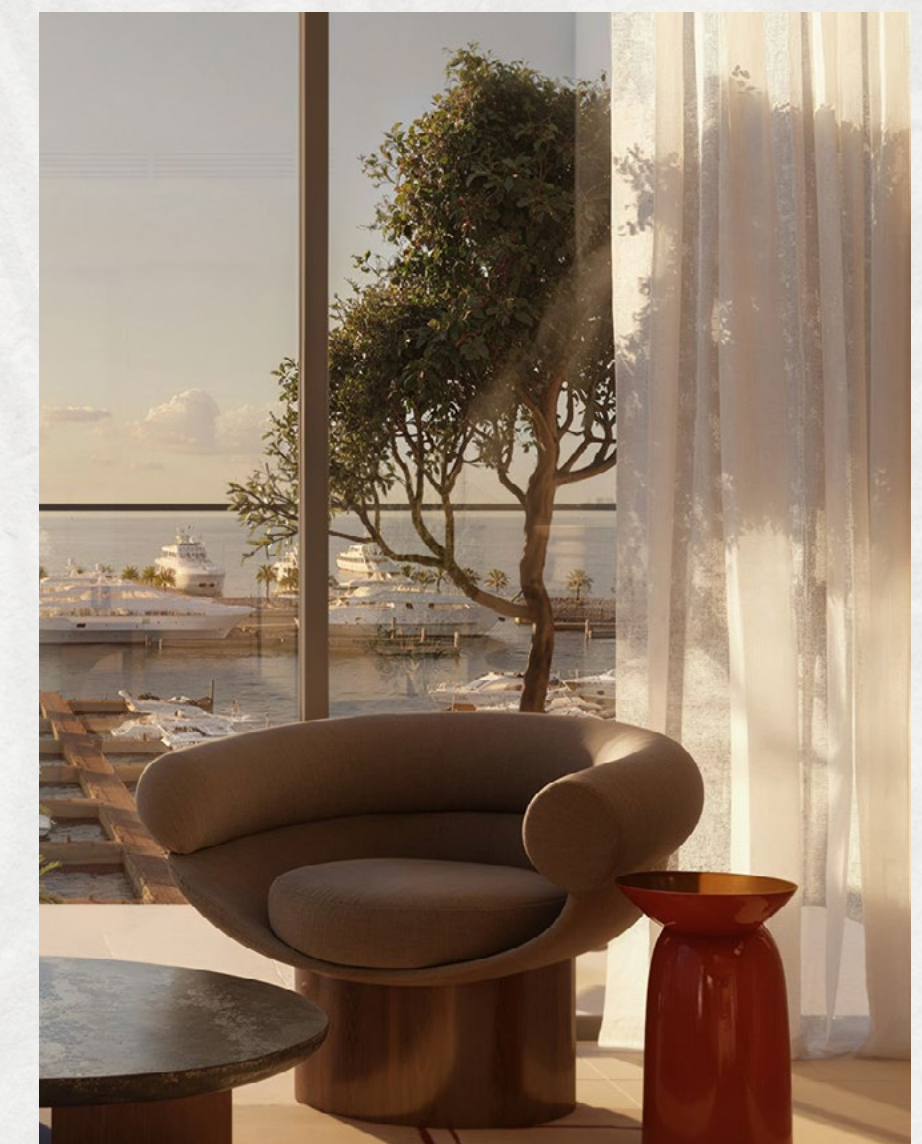

Awe Inspiring *Vistas*

Experience breathtaking views that will leave you in awe. Marvel at the beauty of the surroundings and let your eyes wander over the stunning landscapes. Immerse yourself in the tranquilly and serenity that these views offer, creating a sense of peace and relaxation.

A Gateway to Timeless Elegance

Immerse yourself in the rich history of Dubai and indulge in the convenience of being just a stone's throw away from Downtown. Marina Views offers unrivalled proximity to the city's most renowned landmarks. Indulge in the captivating blend of timeless traditions and modern dynamism that Dubai has to offer.

Every Destination

Moments Away

Timeless Luxury

Experience a new level of modern living at Marina Views, where meticulously designed high-rise buildings effortlessly combine functionality with style. Indulge in the carefully designed homes that maximise space, invite abundant natural light, and prioritise your comfort. These residences effortlessly blend beauty and functionality.

Where Luxury
Embraces Functionality

A Sanctuary of Elegance

Discover a range of exquisite residences at Marina Views, from intimate 1-bedroom apartments to expansive 4-bedroom homes. Every unit is meticulously designed, ensuring meticulous attention to detail and an emphasis on optimising space and allowing natural light to flood in. Impeccable craftsmanship and cutting-edge design guarantee that each residence is a haven of opulence and relaxation.