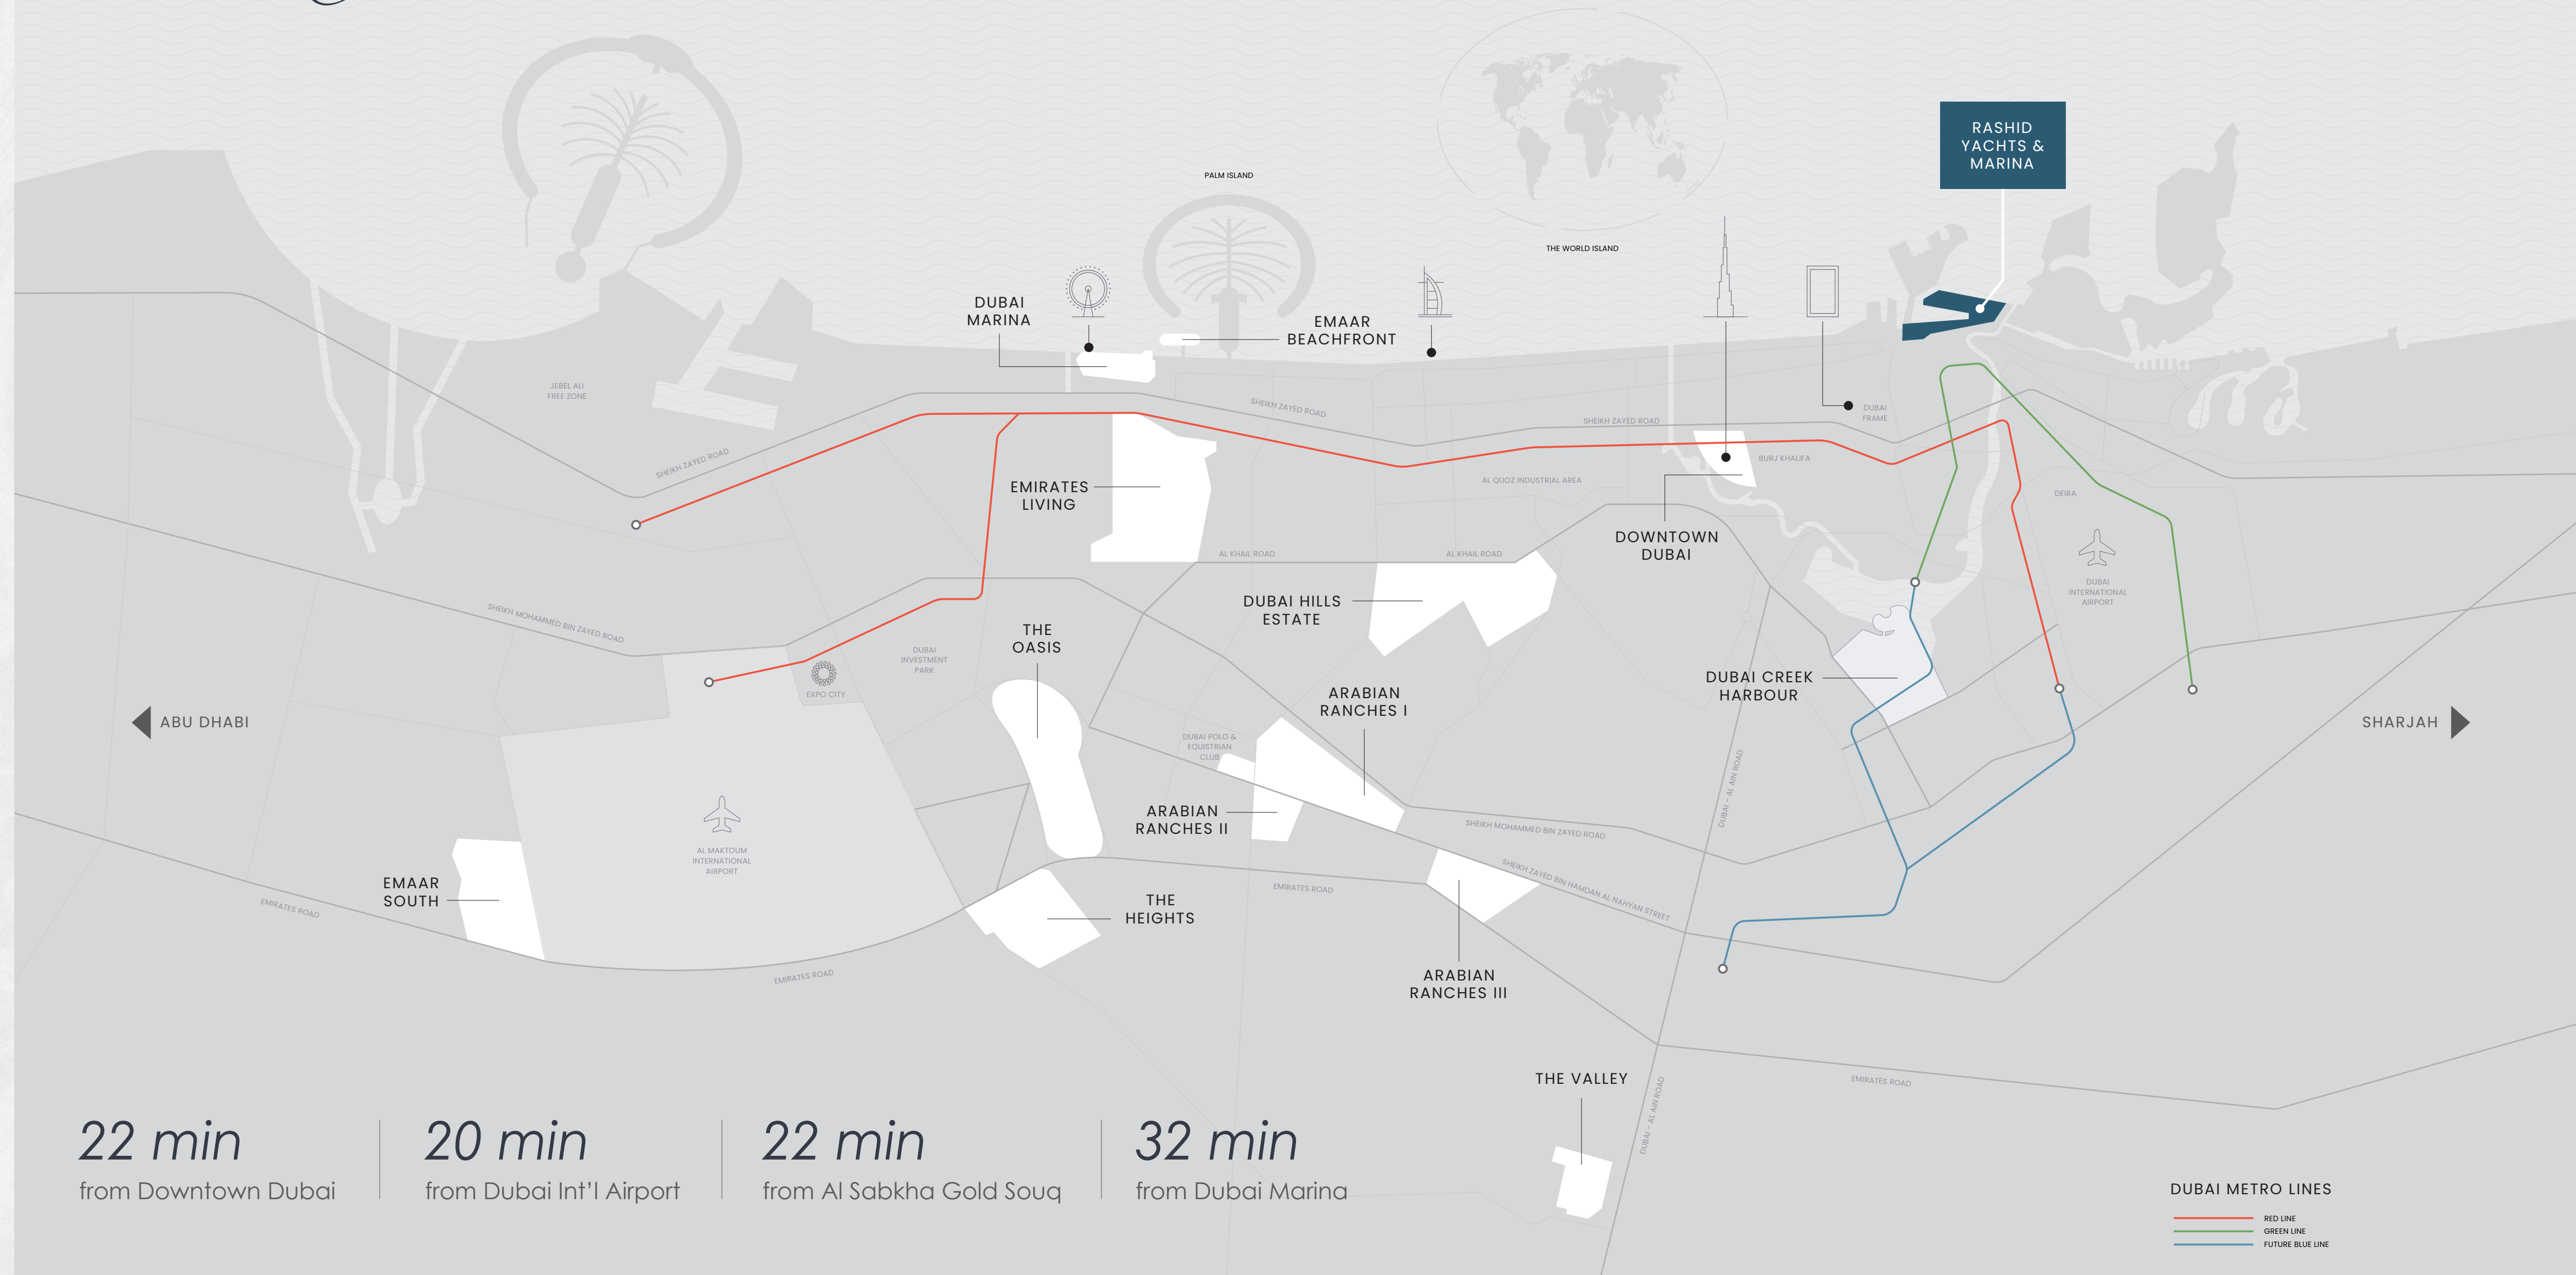

Marina VIEWS
RASHID YACHTS & MARINA

EMAAR

Marina Living

in Dubai

Rashid Yachts & Marina

The new global destination for discerning yacht owners to experience Dubai's buzzing scene in an elegant environment where beauty and luxury collide. Designed to encapsulate the ultimate modern waterfront architecture, it combines luxury residences and a full-service marina with an appealing mix of restaurants and shops, creating a unique definition of living at sea.

Generous Promenades

World-Class Superyacht Marina

Signature Hotels

QE2 Hotel

Perfectly Connected

22 min
from Downtown Dubai

20 min
from Dubai Int'l Airport

22 min
from Al Sabkha Gold Souq

32 min
from Dubai Marina

DUBAI METRO LINES
RED LINE
GREEN LINE
FUTURE BLUE LINE

Welcome to Marina Views

World Class Super Yacht Hub

The new Marina at Rashid Yachts & Marina offers convenient, hassle-free access to Dubai, accommodating 430 wet berths for yachts up to 100m long with a range of flexible berthing options, from a single night through to seasonal and annual stays.

A Gateway to Timeless Elegance

Immerse yourself in the rich history of Dubai and indulge in the convenience of being just a stone's throw away from Downtown. Marina Views offers unrivalled proximity to the city's most renowned landmarks. Indulge in the captivating blend of timeless traditions and modern dynamism that Dubai has to offer.