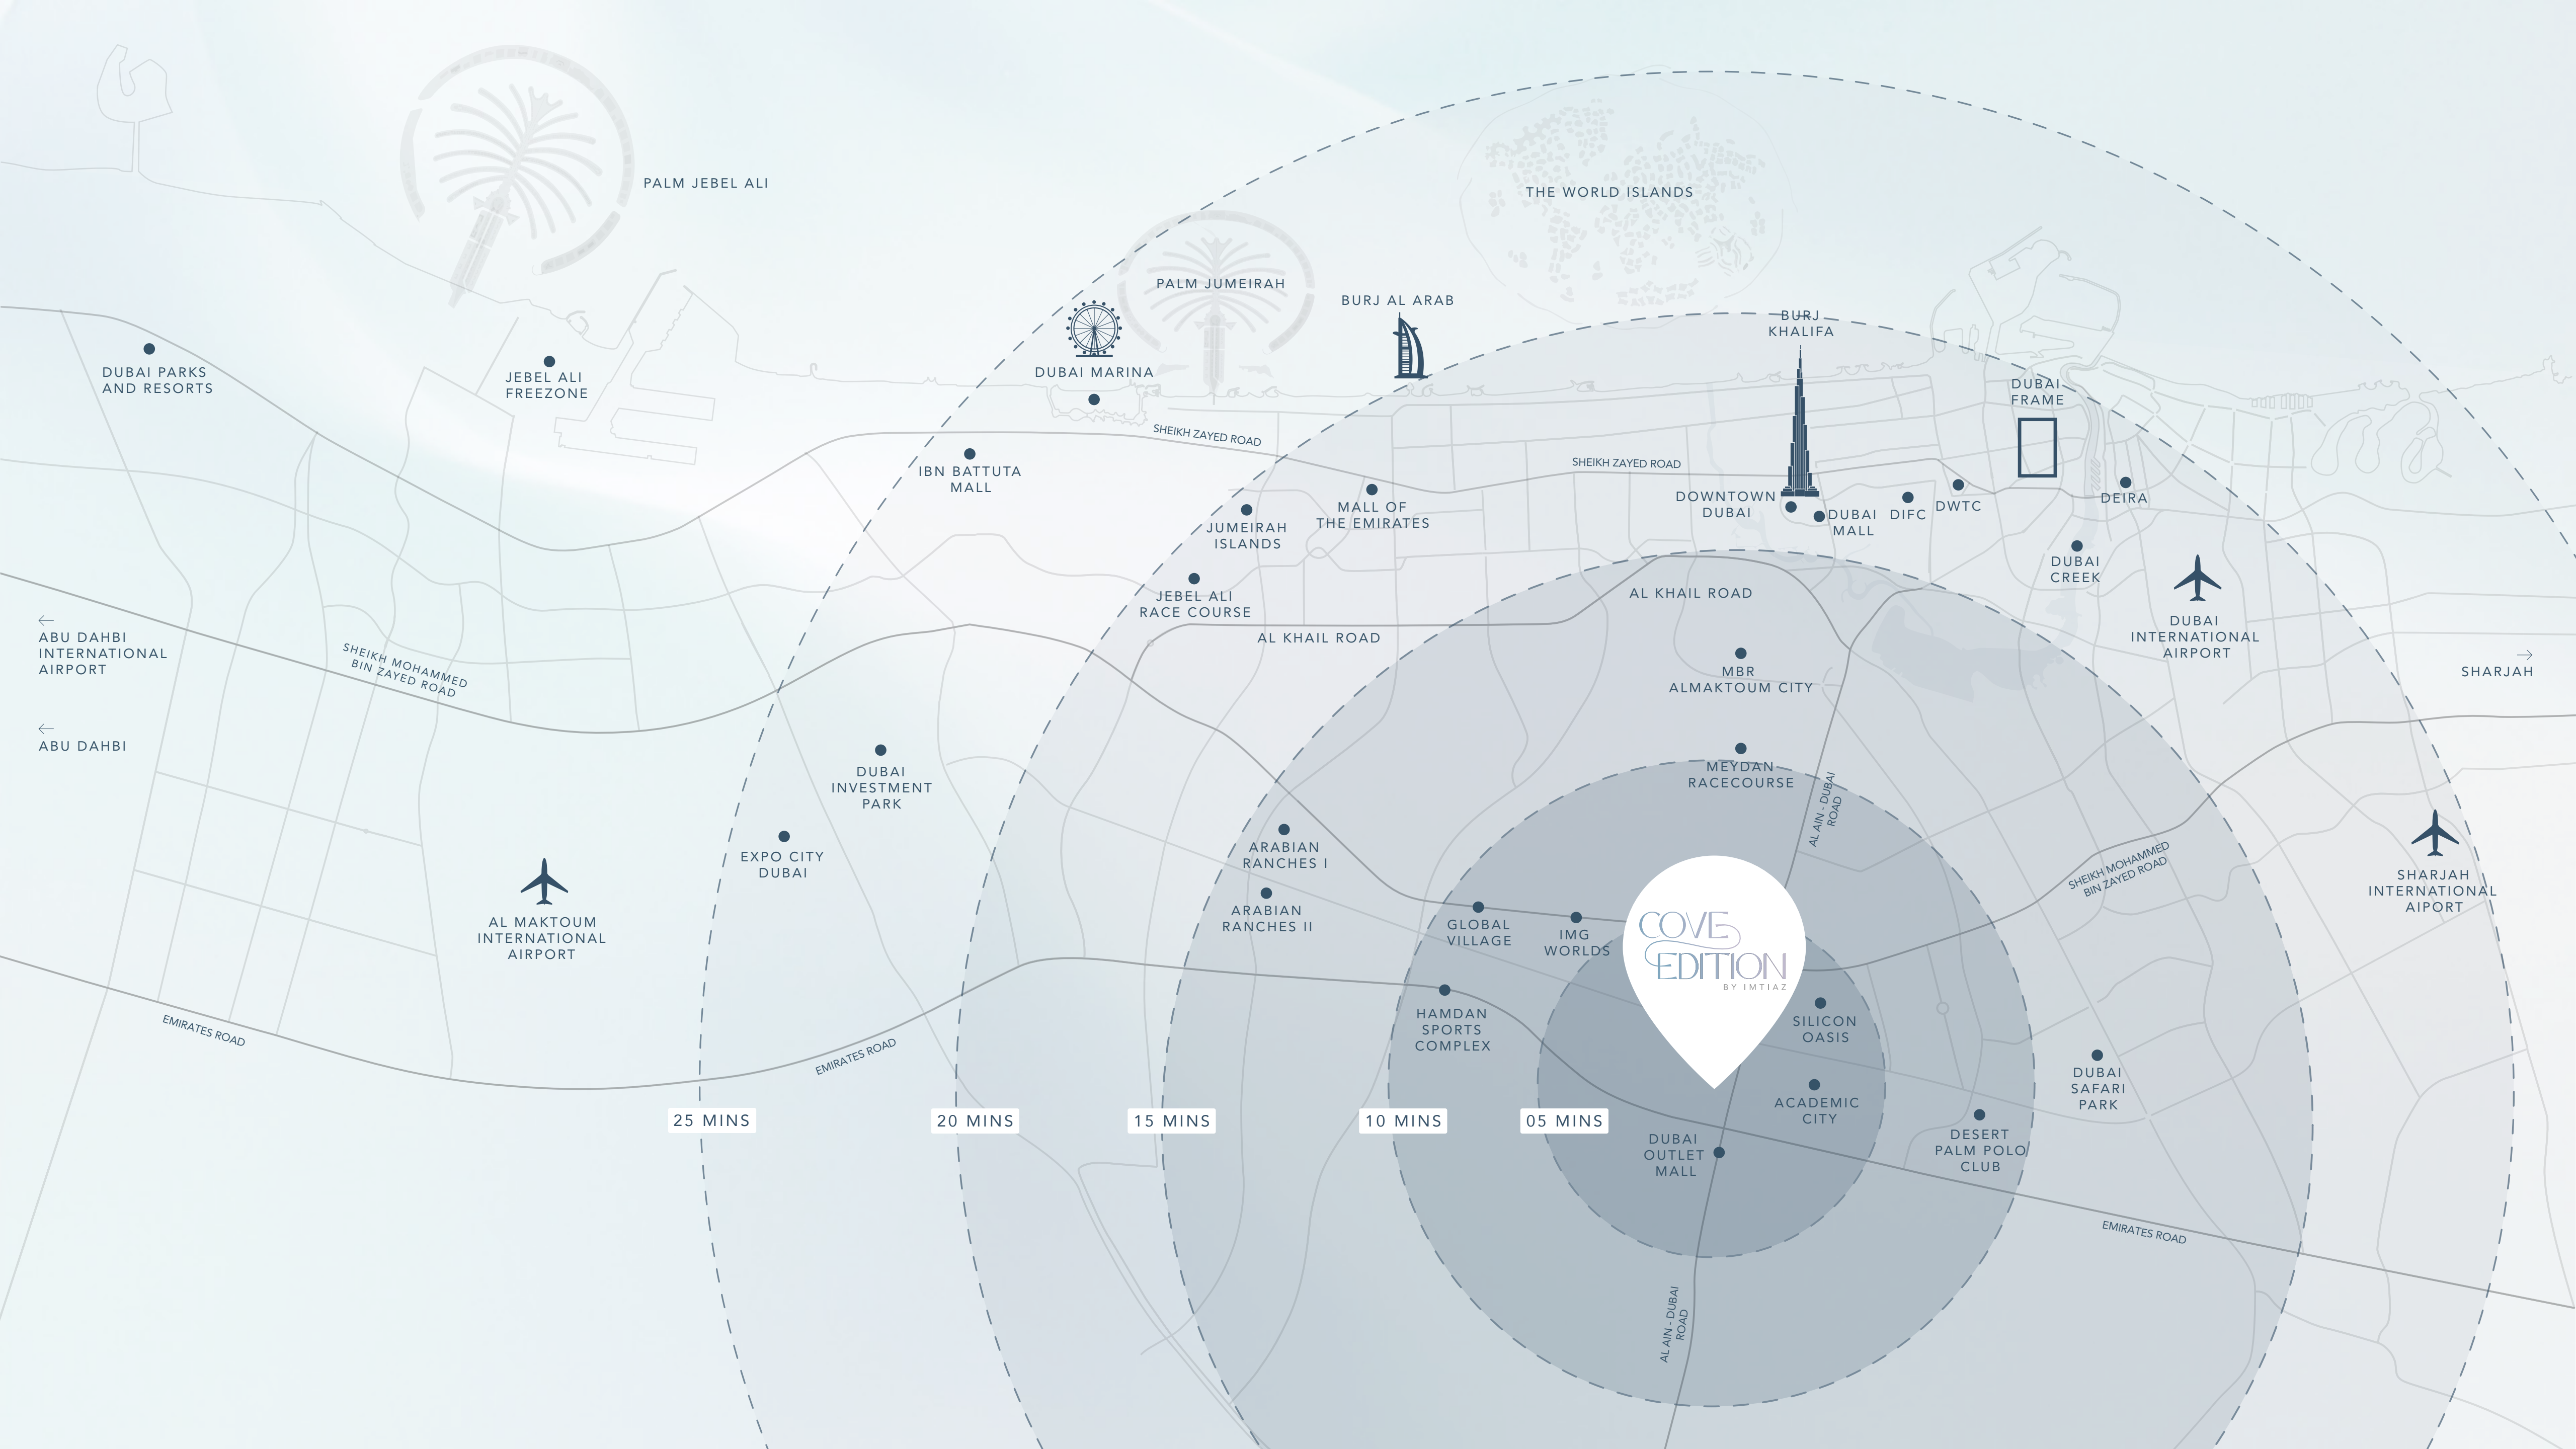

Cabanas

Rooftop
Lounges

Extra Visitor's
Parking

Kids Pool

Club Room

Private
Pool

Rooftop Pool

Fully Furnished

BBQ Area

COVE
EDITION
BY IMTIAZ

PALM JEBEL ALI

THE WORLD ISLANDS

PALM JUMEIRAH

BURJ AL ARAB

BURJ KHALIFA

DUBAI FRAME

DUBAI PARKS AND RESORTS

JEBEL ALI FREEZONE

DUBAI MARINA

IBN BATTUTA MALL

JUMEIRAH ISLANDS

MALL OF THE EMIRATES

DOWNTOWN DUBAI

DUBAI MALL

DIFC

DWTC

DEIRA

DUBAI CREEK

DUBAI INTERNATIONAL AIRPORT

← ABU DAHBI INTERNATIONAL AIRPORT

SHEIKH MOHAMMED BIN ZAYED ROAD

→ SHARJAH

← ABU DAHBI

JEBEL ALI RACE COURSE

AL KHAIL ROAD

AL KHAIL ROAD

MBR ALMAKTOUM CITY

DUBAI INVESTMENT PARK

MEYDAN RACECOURSE

EXPO CITY DUBAI

ARABIAN RANCHES I

ARABIAN RANCHES II

GLOBAL VILLAGE

IMG WORLDS

AL MAKTOUM INTERNATIONAL AIRPORT

SHEIKH MOHAMMED BIN ZAYED ROAD

SHARJAH INTERNATIONAL AIRPORT

EMIRATES ROAD

EMIRATES ROAD

25 MINS

20 MINS

15 MINS

10 MINS

05 MINS

SILICON OASIS

ACADEMIC CITY

DUBAI SAFARI PARK

DESERT PALM POLO CLUB

DUBAI OUTLET MALL

HAMDAN SPORTS COMPLEX

EMIRATES ROAD

AL AIN - DUBAI ROAD