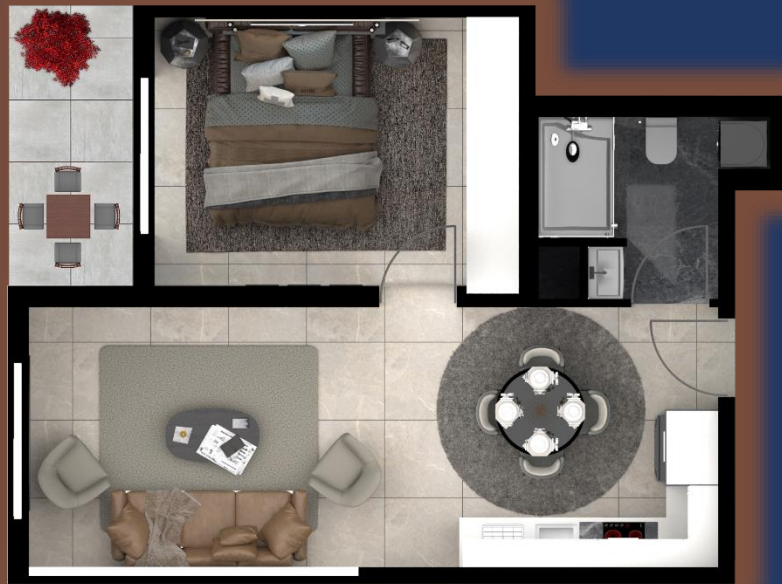

(55 M² + 7 M² TERRACE)

CC TOWERS

CC TOWERS

1+1 APARTMENT

TYPE D

(55M2 + 4.3 M2 TERRACE)

CC TOWERS

CC TOWER'S