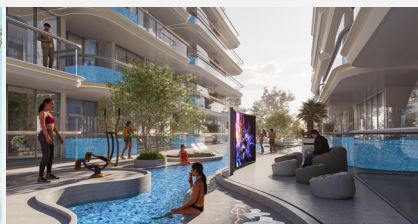

SAMANA ROME

AUTOGRAPH COLLECTION

LIVE THE TIMELESS ELEGANCE

SAMANA ROME – LIVE THE TIMELESS ELEGANCE

SAMANA Rome is all about luxury – from its modern design to its innovative interiors, it offers the perfect home for you. Its great location near famous landmarks and popular venues ensures a cosmopolitan lifestyle, while also offering a peaceful haven within its gated community. Inside SAMANA Rome, there's always something new to discover, blending modern comfort with the art of everyday living.

KEY FEATURES

- Strategically placed with excellent connectivity
- Innovative design
- Private pool apartments
- Green space
- Recreational facilities
- World-class amenities
- Flexible payment plan
- High return on investment

COMMUNITY AMENITIES

- A blend of modern residences, family-friendly communities
- Meydan race course
- Recreational amenities
- Proximity to prime Dubai destinations