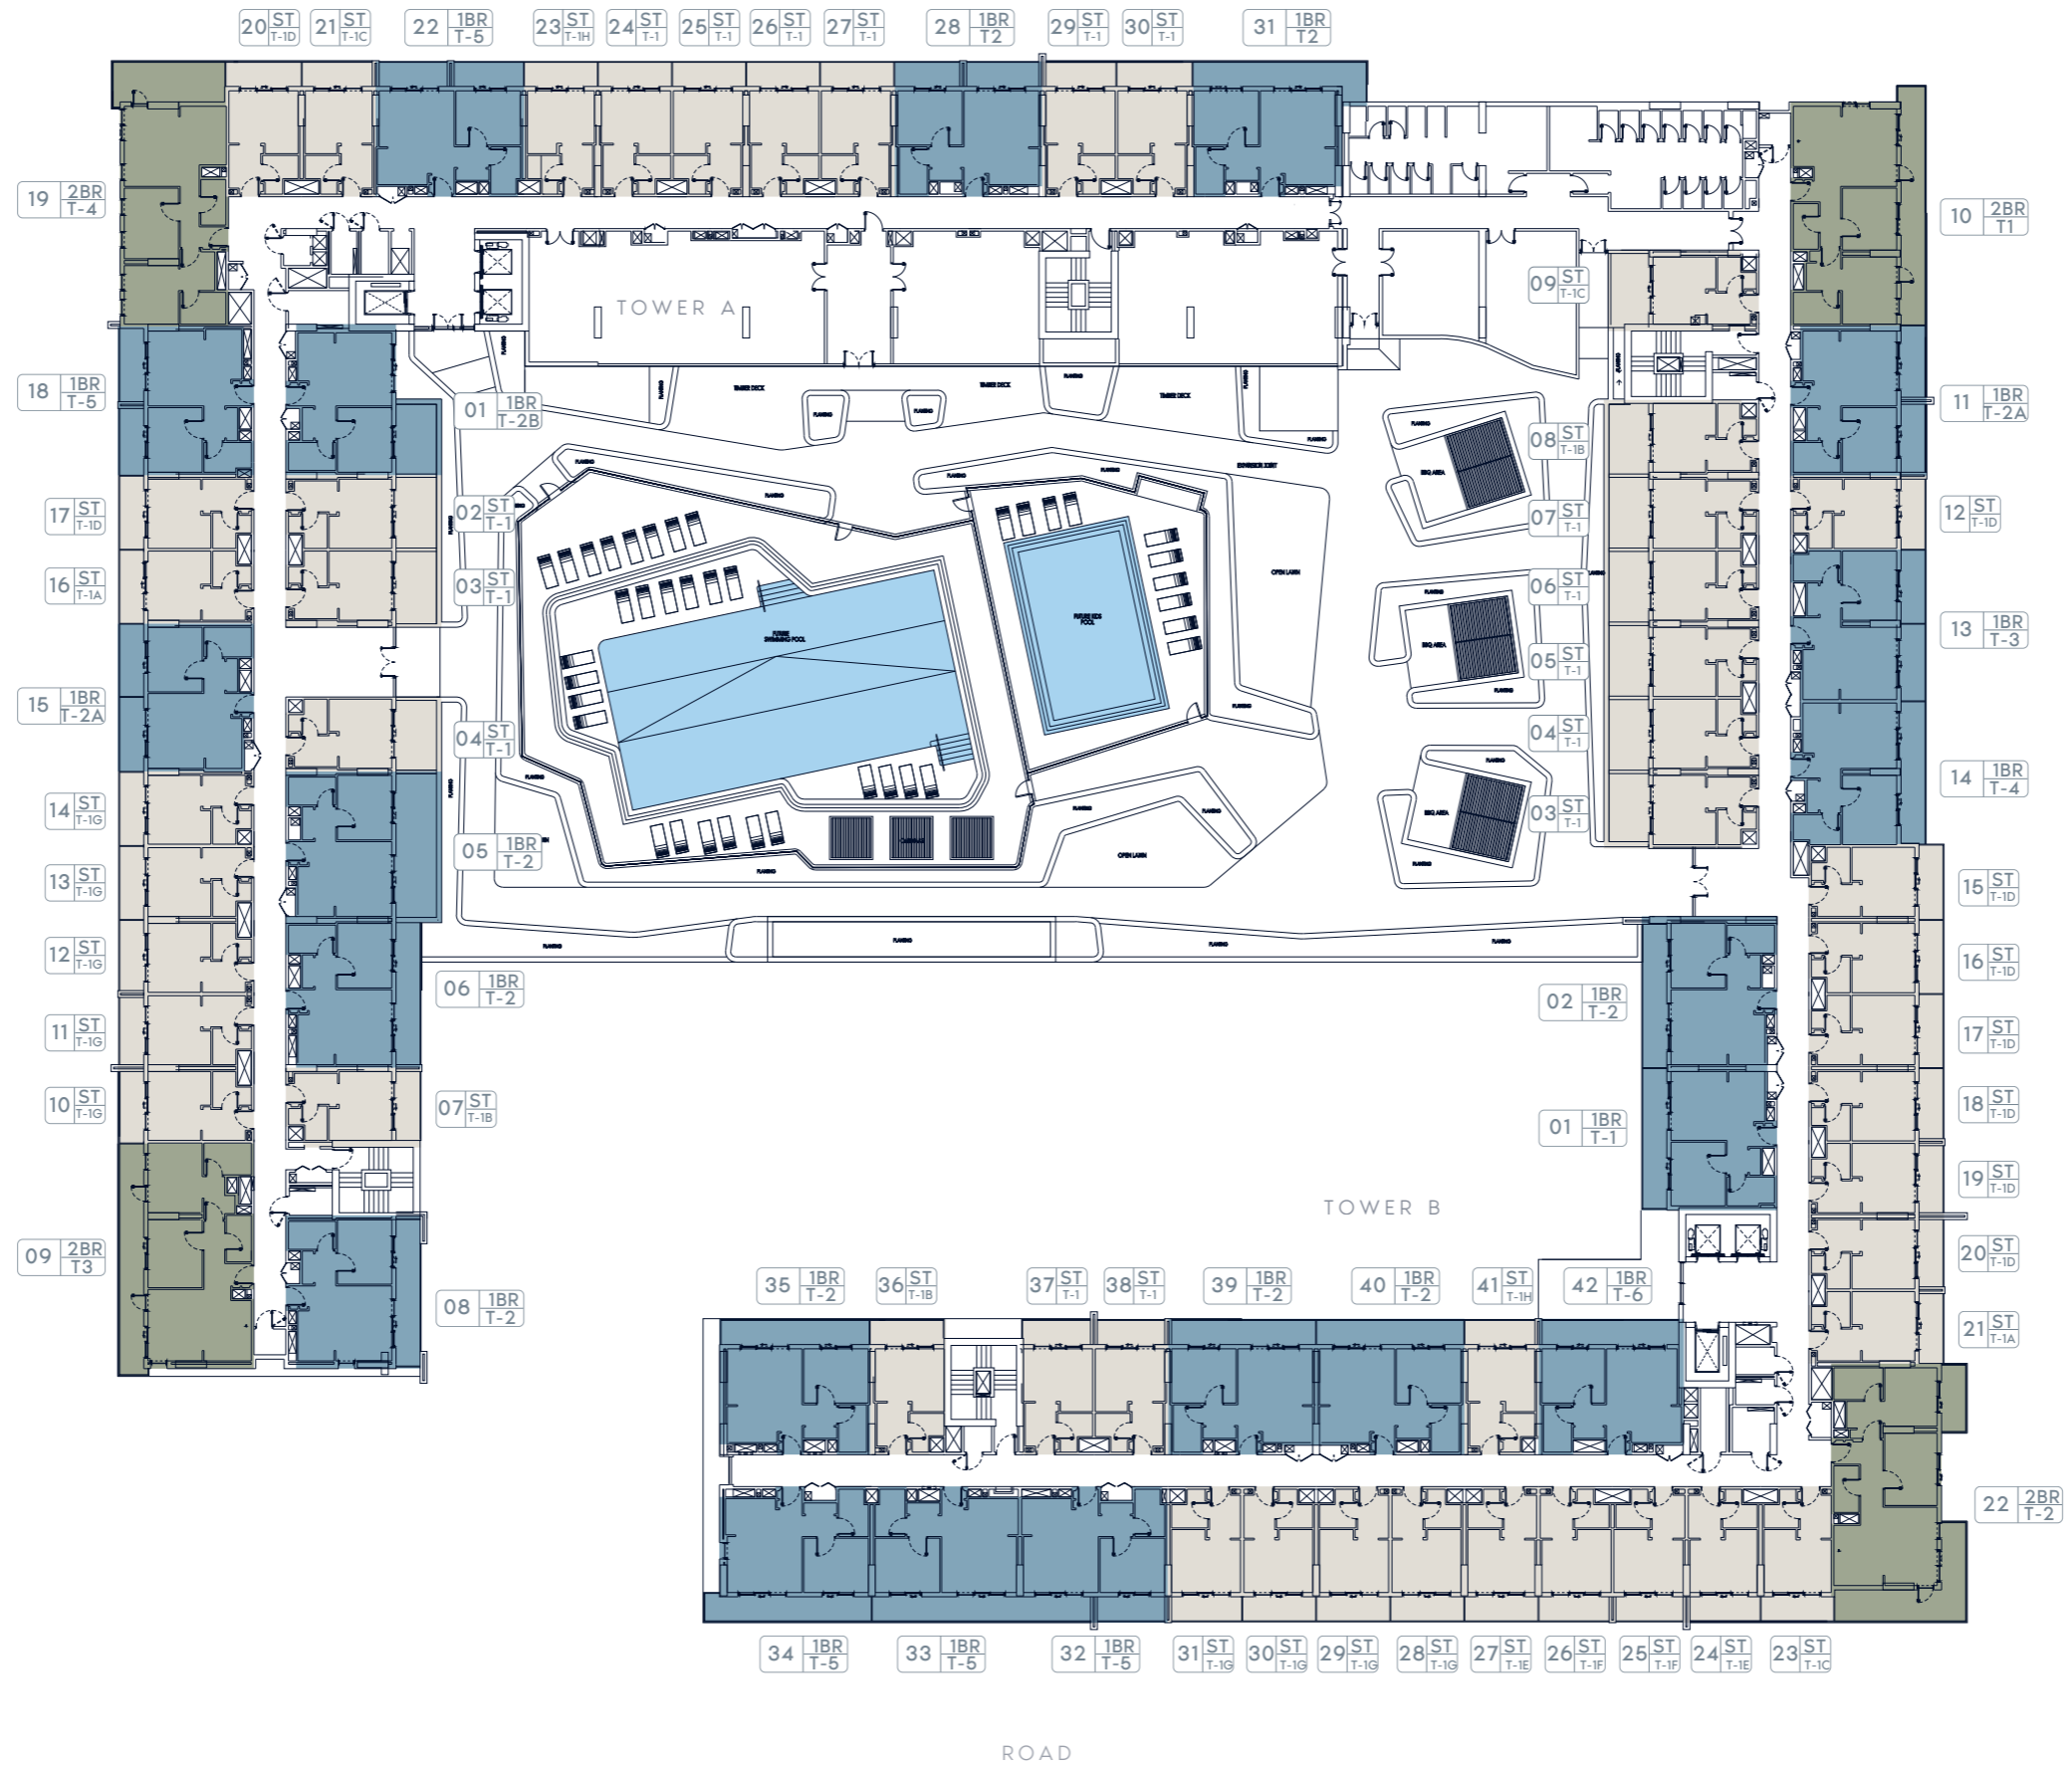

OPEN SPACE

ROAD
OPEN SPACE

EXISTING BUILDING

ROAD

PROJECT NAME
BEACH OASIS 2

TYPE
FLOOR PLAN

UNIT TYPE

FLOOR NO.
1ST FLOOR

STUDIO 1 BEDROOM 2 BEDROOM

PAGE NO.
DATE

OPEN SPACE

ROAD
OPEN SPACE

EXISTING BUILDING

ROAD

PROJECT NAME
BEACH OASIS 2

TYPE
FLOOR PLAN

OPEN SPACE

EXISTING BUILDING

ROAD

PROJECT NAME
BEACH OASIS 2

TYPE
FLOOR PLAN

UNIT TYPE
FLOOR NO.
3RD, 5TH, 7TH FLOOR

STUDIO 1 BEDROOM 2 BEDROOM

PAGE NO.
DATE

ROAD
OPEN SPACE

OPEN SPACE

EXISTING BUILDING

ROAD

PROJECT NAME
BEACH OASIS 2

TYPE
FLOOR PLAN

UNIT TYPE

FLOOR NO.
4TH, 6TH, 8TH FLOOR