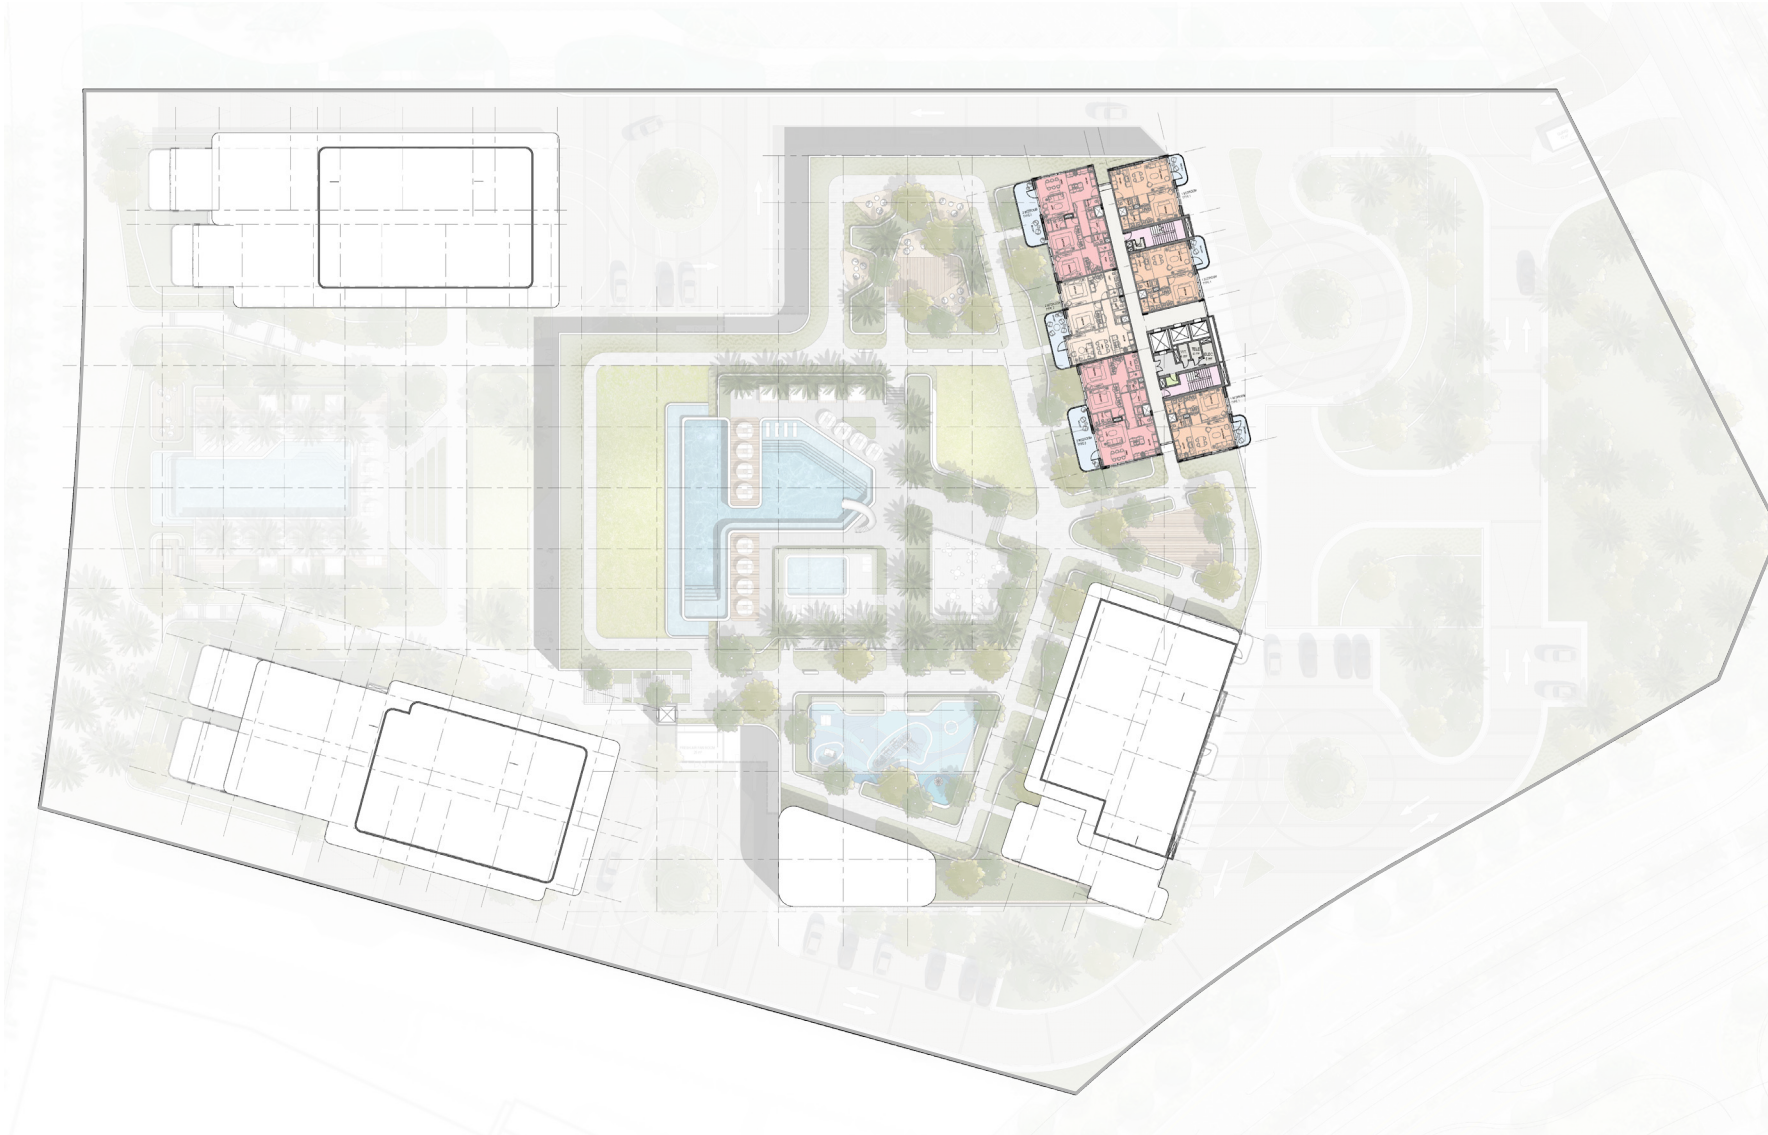

Level 19

- 1 BEDROOM
- 2 BEDROOM PRIME
- 2 BEDROOM WITH MAID
- 3 BEDROOM
- DUPLEX PENTHOUSE