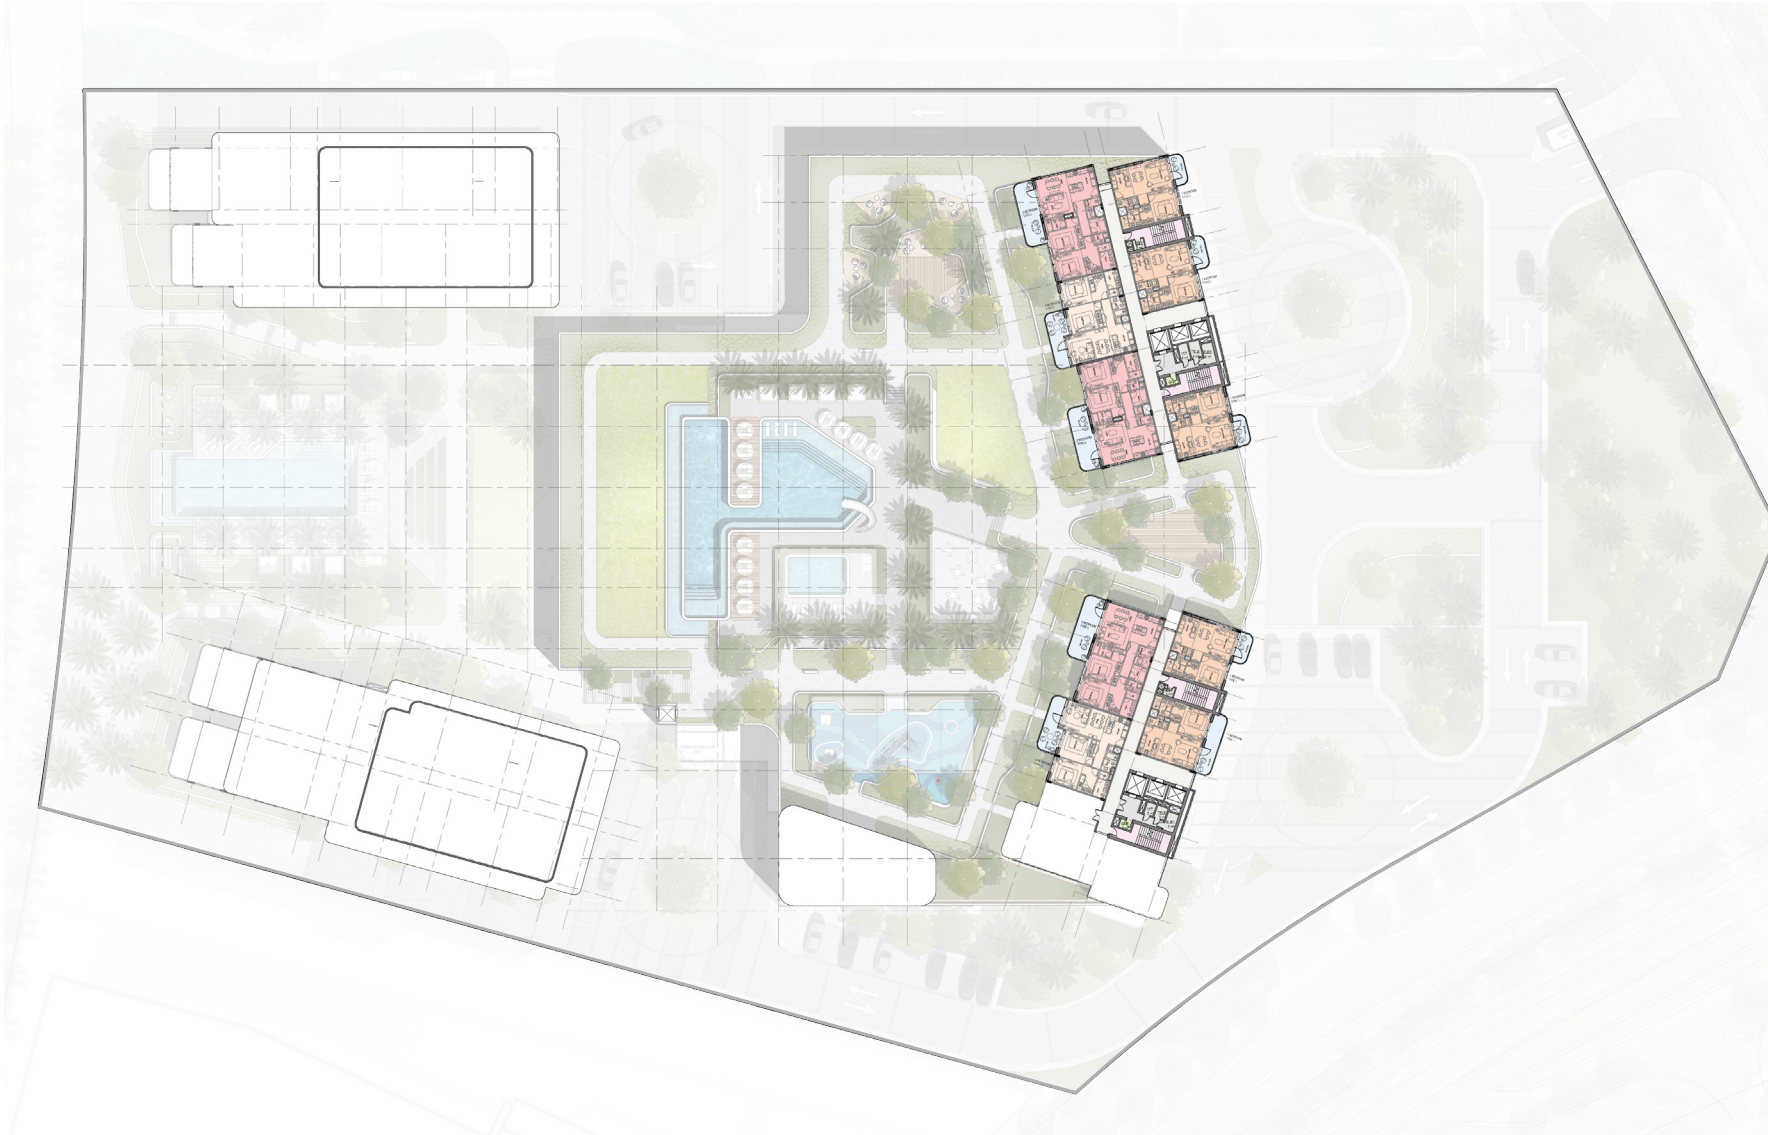

Level 18

- 1 BEDROOM
- 2 BEDROOM PRIME
- 2 BEDROOM WITH MAID
- 3 BEDROOM
- DUPLEX PENTHOUSE