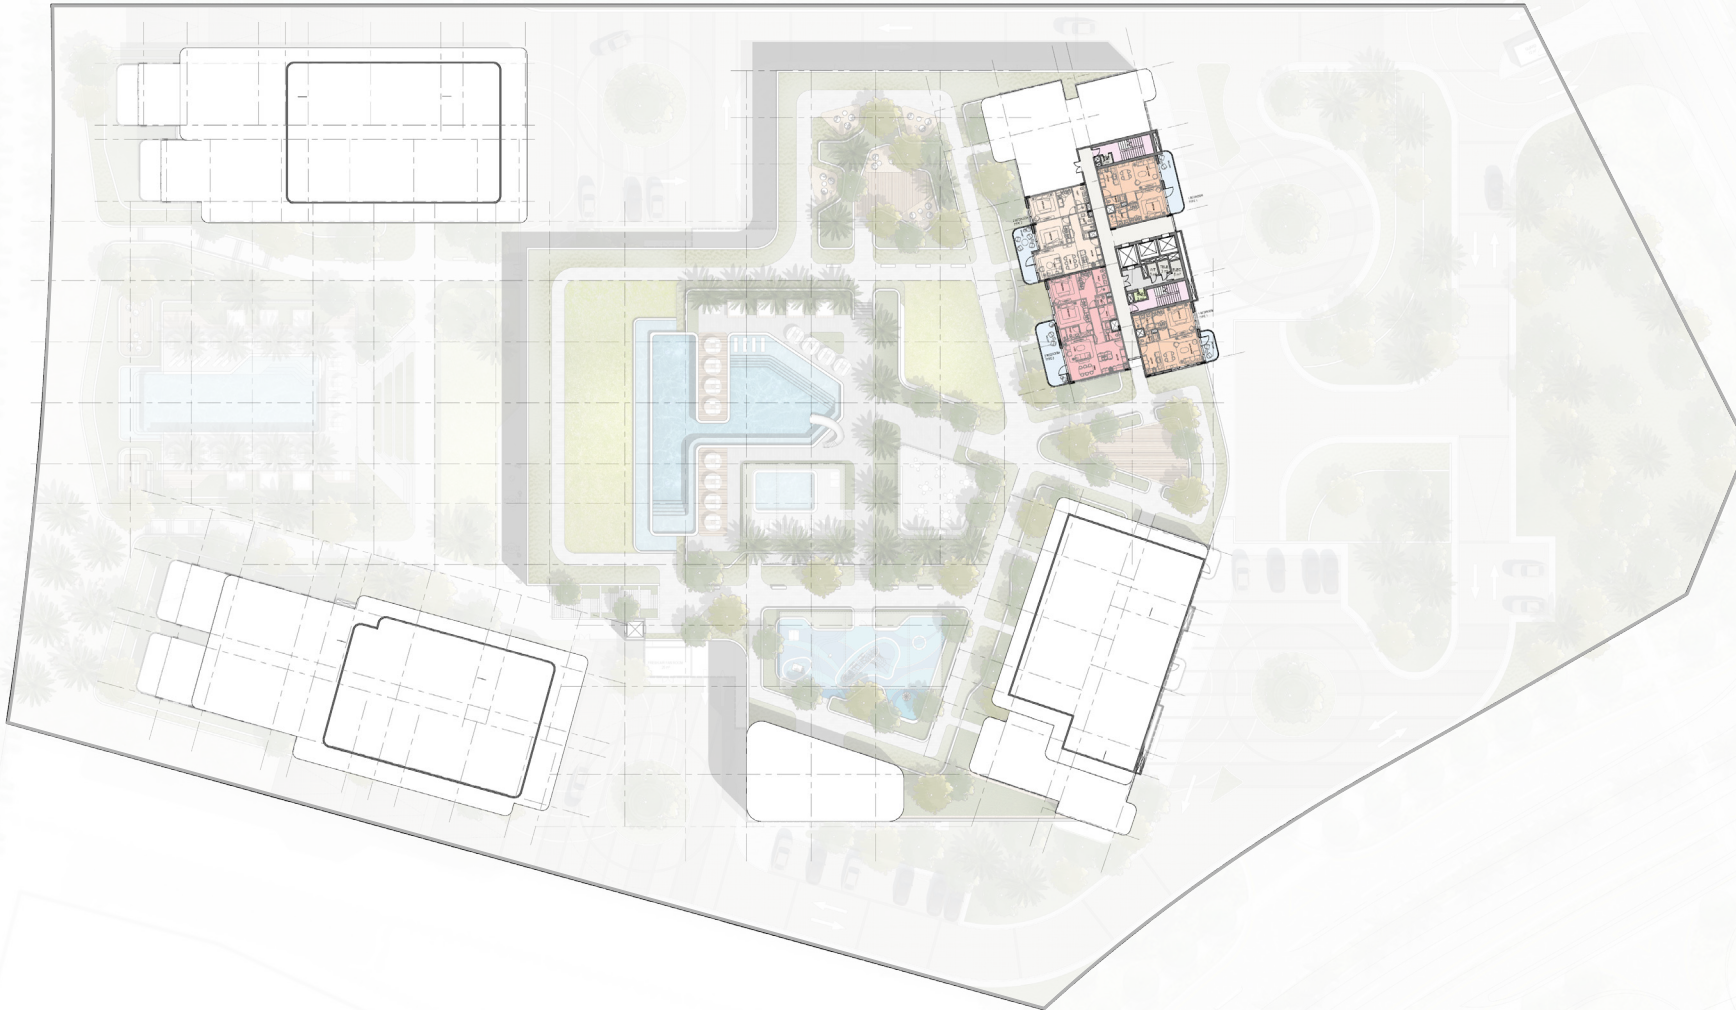

# Level 20

- 1 BEDROOM
- 2 BEDROOM PRIME
- 2 BEDROOM WITH MAID
- 3 BEDROOM
- DUPLEX PENTHOUSE

The background is a solid teal color with several white, wavy, ribbon-like lines that flow across the frame, creating a sense of movement and depth. The lines vary in thickness and curvature, some appearing as multiple parallel strands.