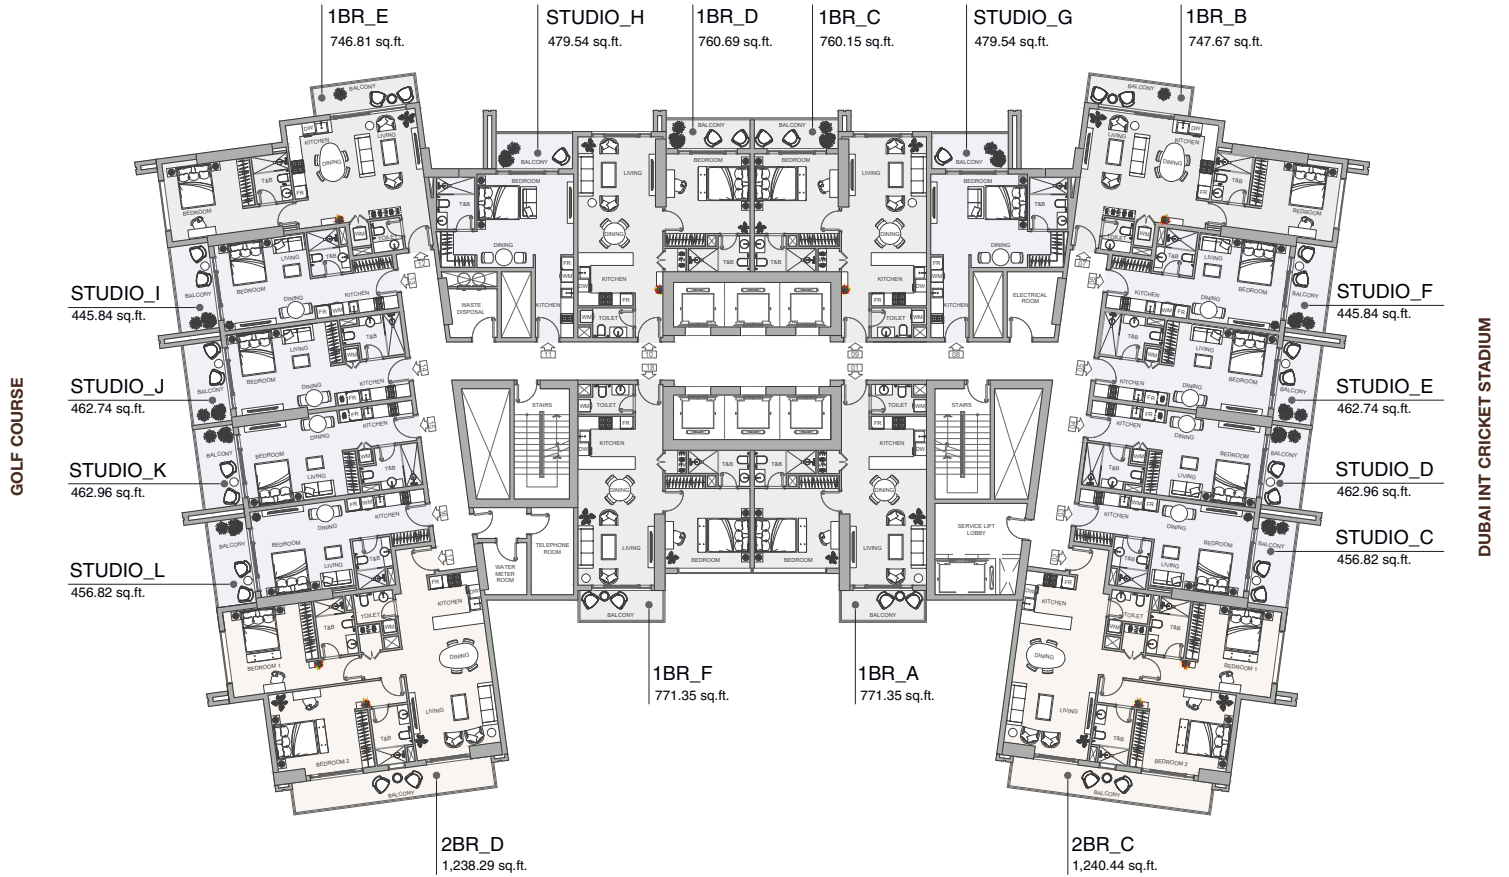

AURELIA
RESIDENCE

Floor Plans

GROUND FLOOR PLAN

FLOOR: G

AURELIA

RESIDENCE

TYPICAL FLOOR PLAN

FLOOR: 1

AURELIA

RESIDENCE

JVC COMMUNITY

SPORT CITY COMMUNITY

TYPICAL FLOOR PLAN

FLOOR: 2 - 15

AURELIA

RESIDENCE

JVC COMMUNITY

SPORT CITY COMMUNITY

TYPICAL FLOOR PLAN

FLOOR: 16 - 19

AURELIA

RESIDENCE

JVC COMMUNITY

SPORT CITY COMMUNITY

TYPICAL FLOOR PLAN

FLOOR: 20 - 23

AURELIA

RESIDENCE

JVC COMMUNITY

SPORT CITY COMMUNITY

Object 1