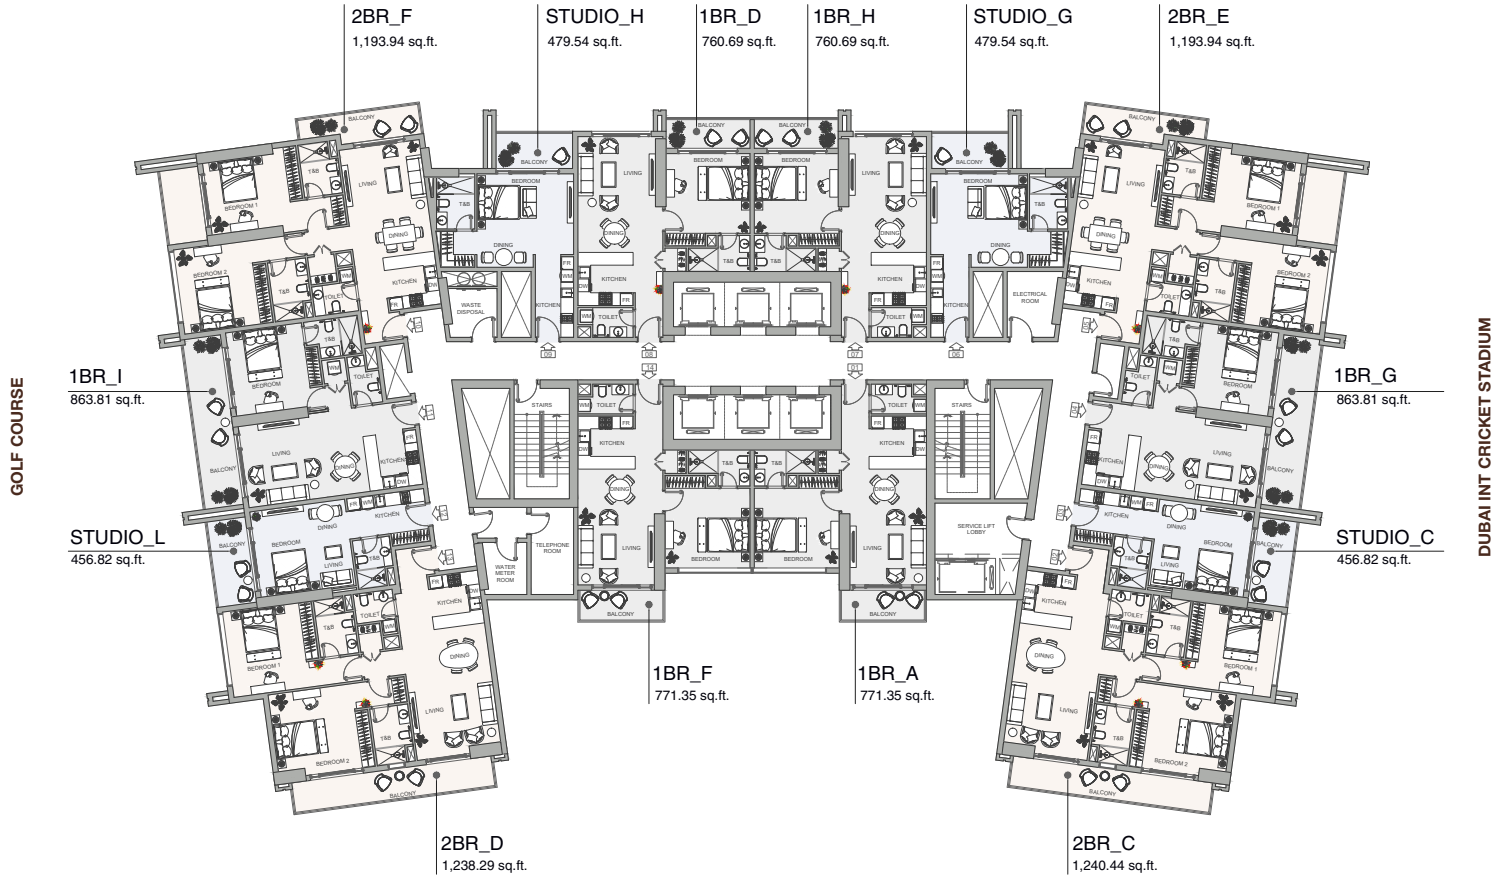

AURELIA
RESIDENCE

Floor Plans

GROUND FLOOR PLAN

FLOOR: G

AURELIA

RESIDENCE

TYPICAL FLOOR PLAN

FLOOR: 1

AURELIA

RESIDENCE

JVC COMMUNITY

SPORT CITY COMMUNITY

TYPICAL FLOOR PLAN

FLOOR: 2 - 15

AURELIA

RESIDENCE

JVC COMMUNITY

SPORT CITY COMMUNITY

TYPICAL FLOOR PLAN

FLOOR: 16 - 19

AURELIA

RESIDENCE

JVC COMMUNITY

SPORT CITY COMMUNITY

TYPICAL FLOOR PLAN

FLOOR: 20 - 23

AURELIA

RESIDENCE

JVC COMMUNITY

SPORT CITY COMMUNITY

Object 1