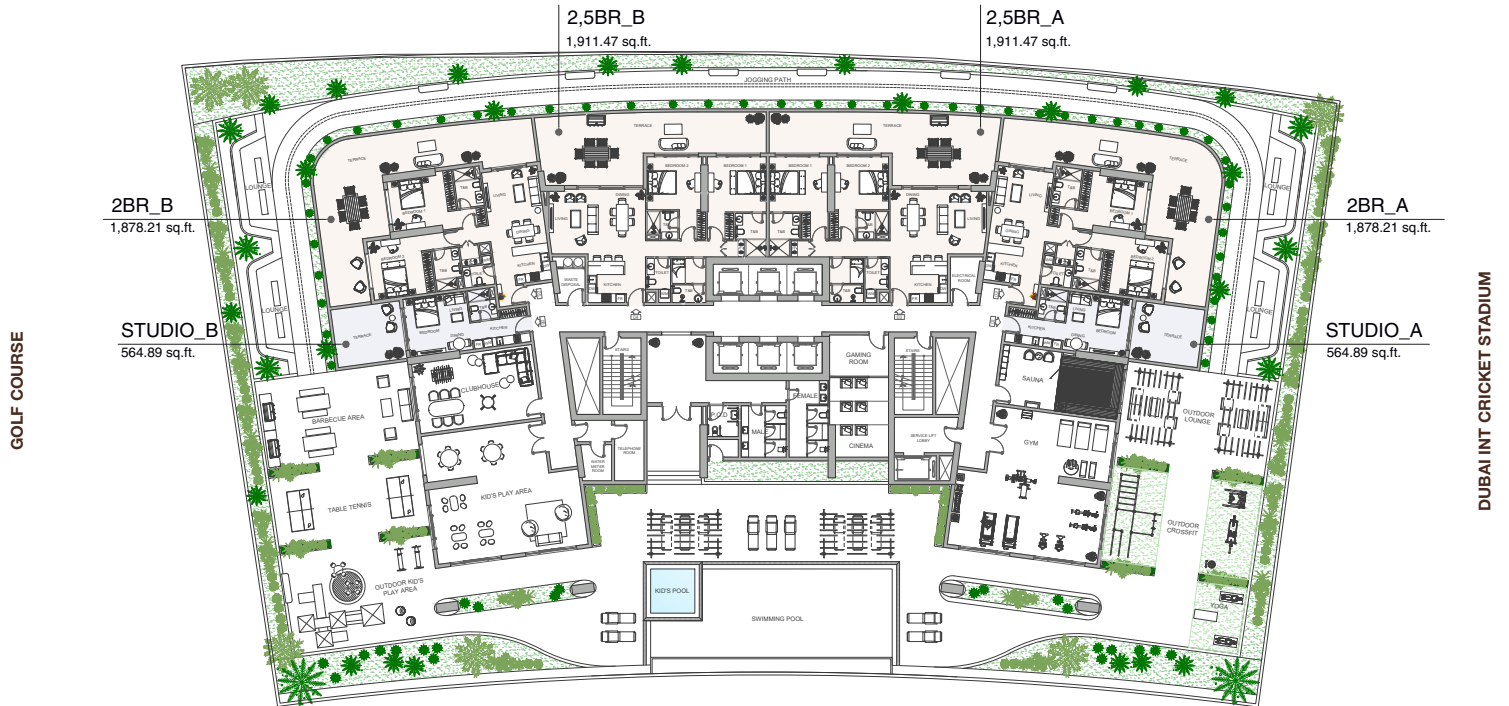

AURELIA
RESIDENCE

Floor Plans

GROUND FLOOR PLAN

FLOOR: G

AURELIA

RESIDENCE

TYPICAL FLOOR PLAN

FLOOR: 1

AURELIA

RESIDENCE

JVC COMMUNITY

SPORT CITY COMMUNITY

TYPICAL FLOOR PLAN

FLOOR: 2 - 15

AURELIA

RESIDENCE

JVC COMMUNITY

SPORT CITY COMMUNITY

TYPICAL FLOOR PLAN

FLOOR: 16 - 19

AURELIA

RESIDENCE

JVC COMMUNITY

SPORT CITY COMMUNITY

TYPICAL FLOOR PLAN

FLOOR: 20 - 23

AURELIA

RESIDENCE

JVC COMMUNITY

SPORT CITY COMMUNITY

Object 1