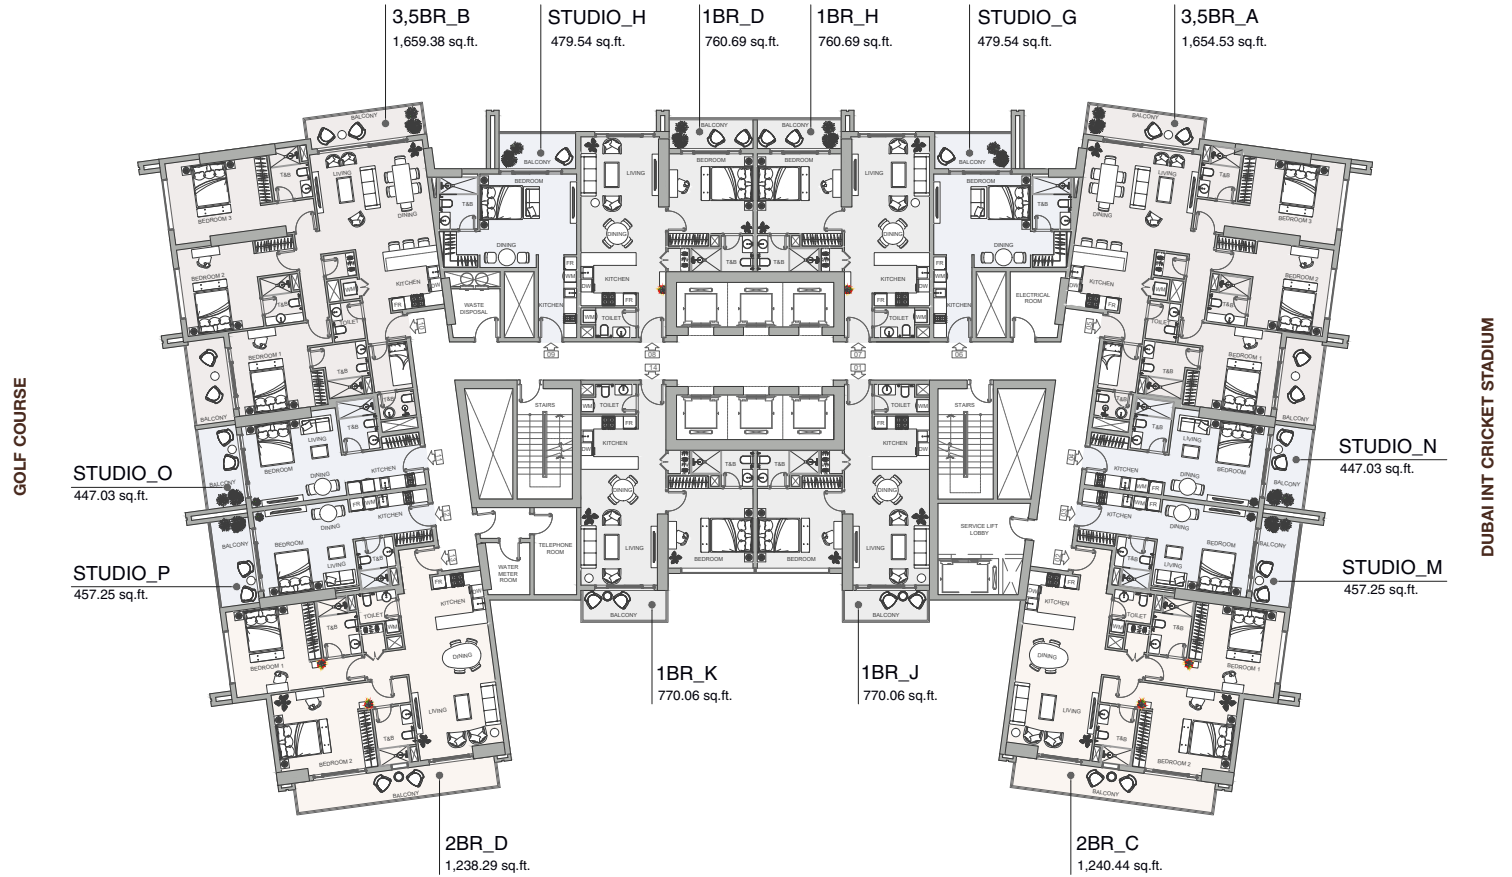

AURELIA
RESIDENCE

Floor Plans

GROUND FLOOR PLAN

FLOOR: G

AURELIA

RESIDENCE

TYPICAL FLOOR PLAN

FLOOR: 1

AURELIA

RESIDENCE

JVC COMMUNITY

SPORT CITY COMMUNITY

TYPICAL FLOOR PLAN

FLOOR: 2 - 15

AURELIA

RESIDENCE

JVC COMMUNITY

SPORT CITY COMMUNITY

TYPICAL FLOOR PLAN

FLOOR: 16 - 19

AURELIA

RESIDENCE

JVC COMMUNITY

SPORT CITY COMMUNITY

TYPICAL FLOOR PLAN

FLOOR: 20 - 23

AURELIA

RESIDENCE

JVC COMMUNITY

SPORT CITY COMMUNITY

Object 1