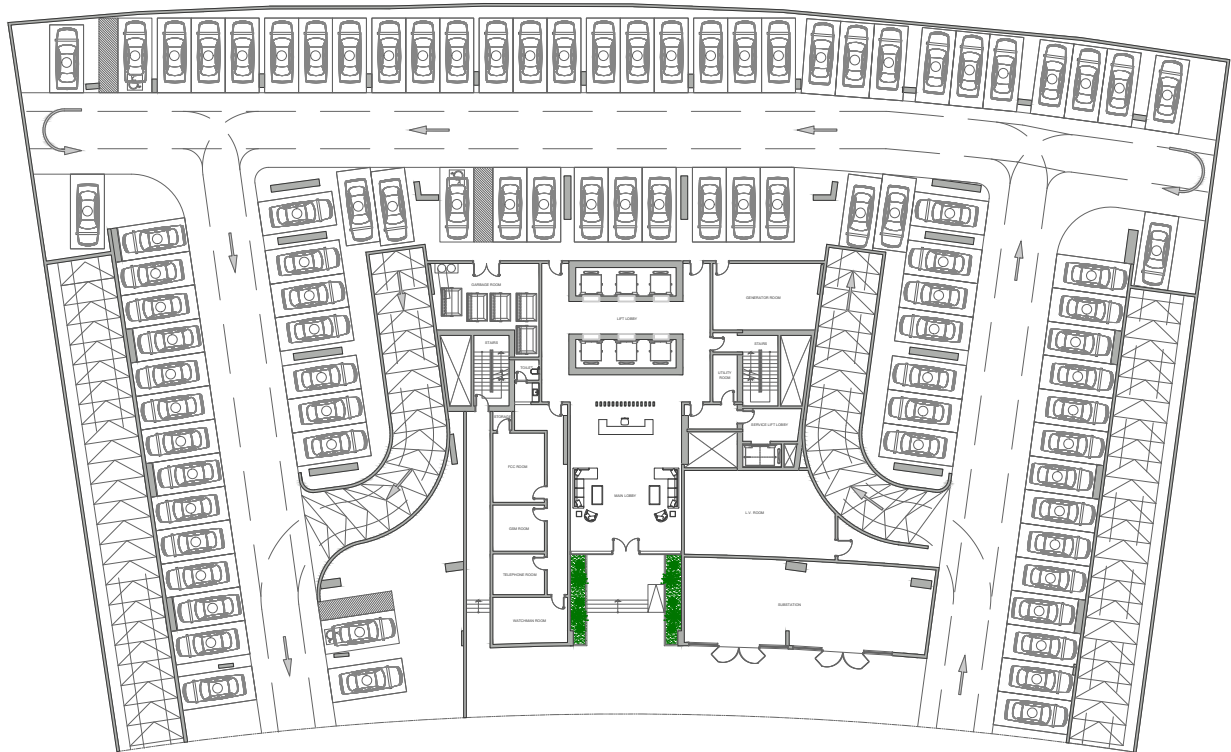

GROUND FLOOR PLAN

FLOOR: G

AURELIA

RESIDENCE