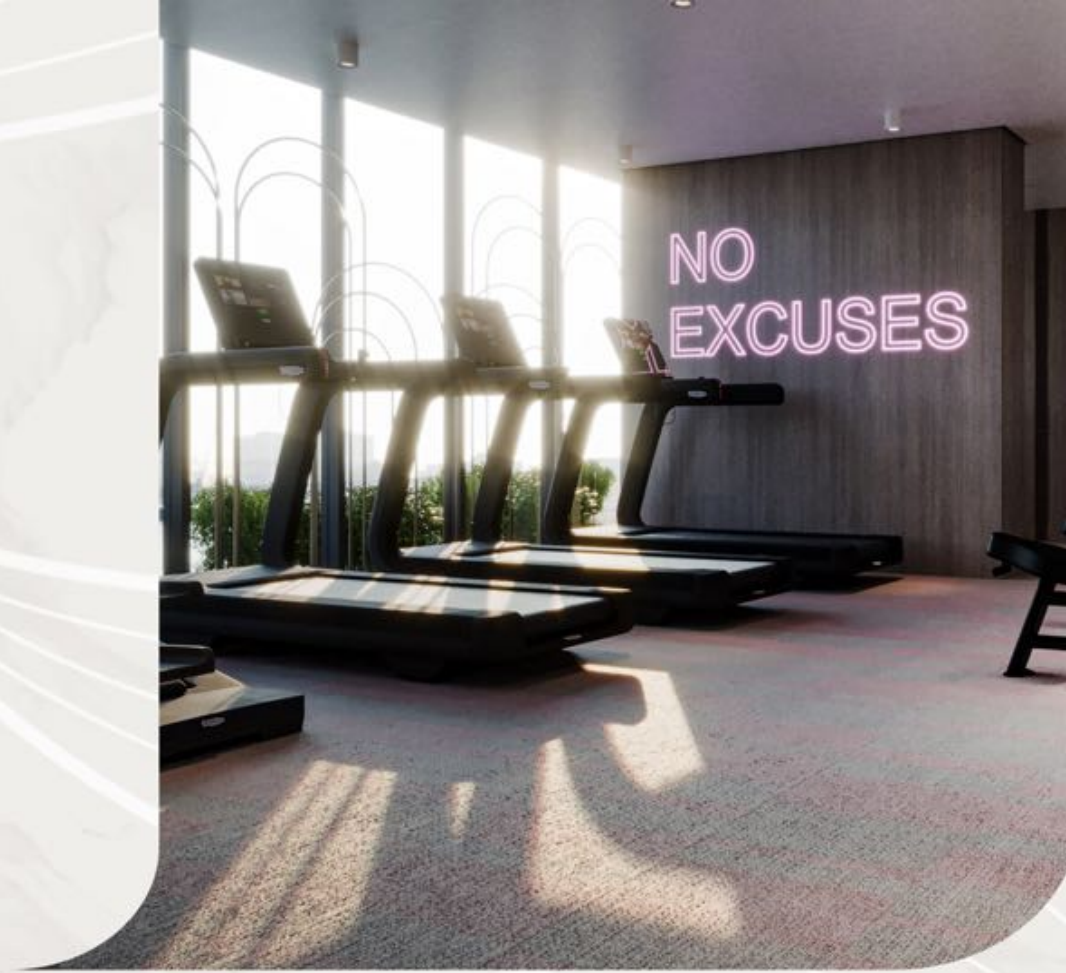

AMENITIES

GYM