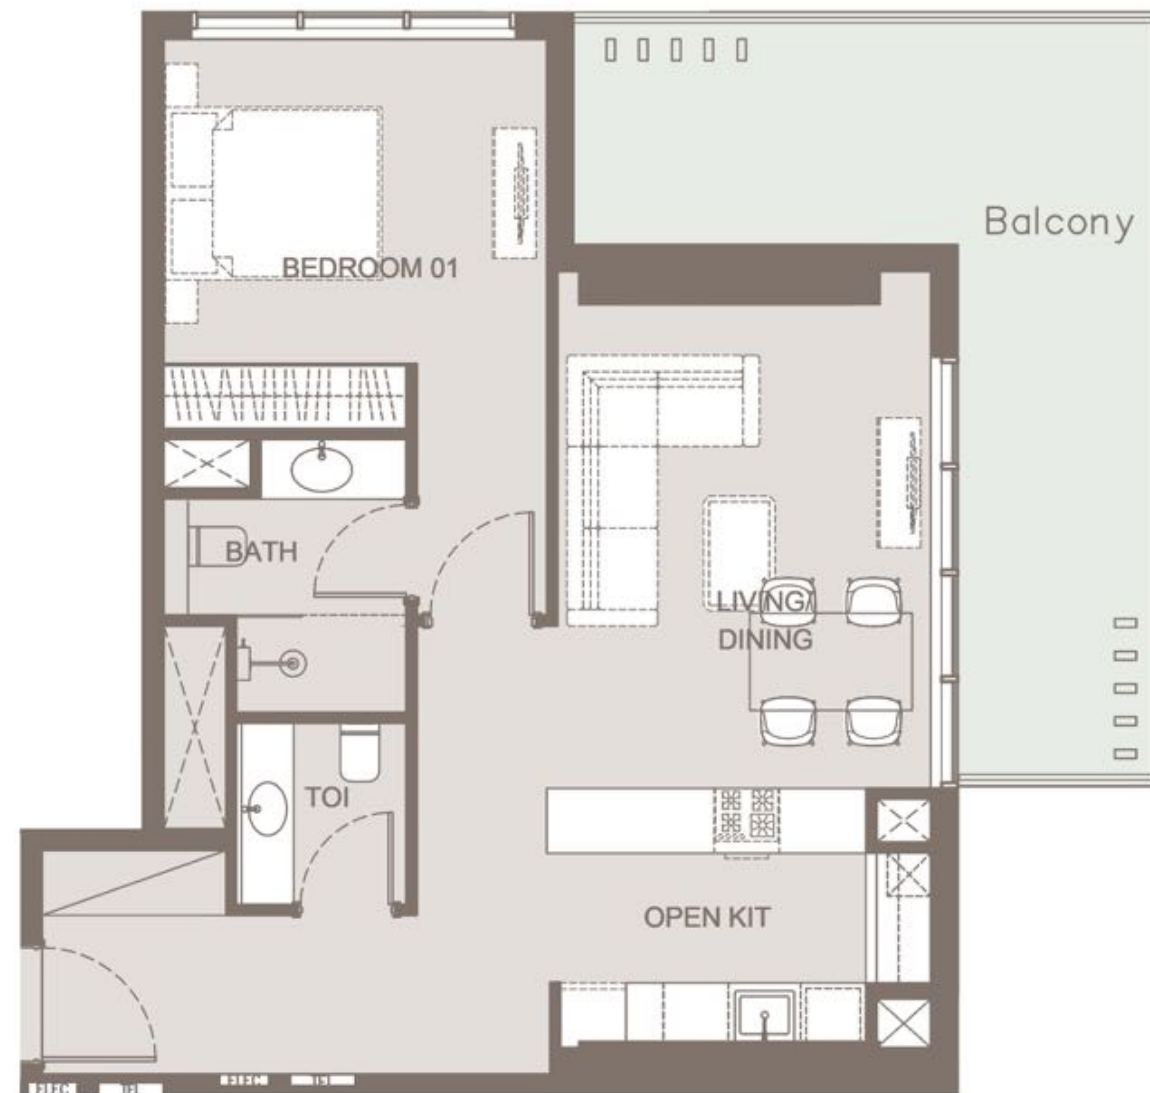

Villeroy & Boch
Grohe Sanitaryware

Floor-to-Ceiling
Panoramic Windows

Siemens
Electric Appliances

Q GARDENS ALIYA

INTERIOR DESIGN

THE SWEETNESS OF BRANDED DESIGNED HOME

Your home should tell the story of who you are,
and be a collection of what you love .

Q GARDENS ALIYA

AMENITIES

GYM

Squash court

Cinema room

Arcade game room

Co-working spaces

Rooftop sky lounge

AMENITIES

Apartment area
673.16 sq.ft

Balcony area
228.52 sq.ft

Total area
901.68 sq.ft

Apartment area
87.73 sq.ft

Balcony area
304.06 sq.ft

Total area
391.79 sq.ft